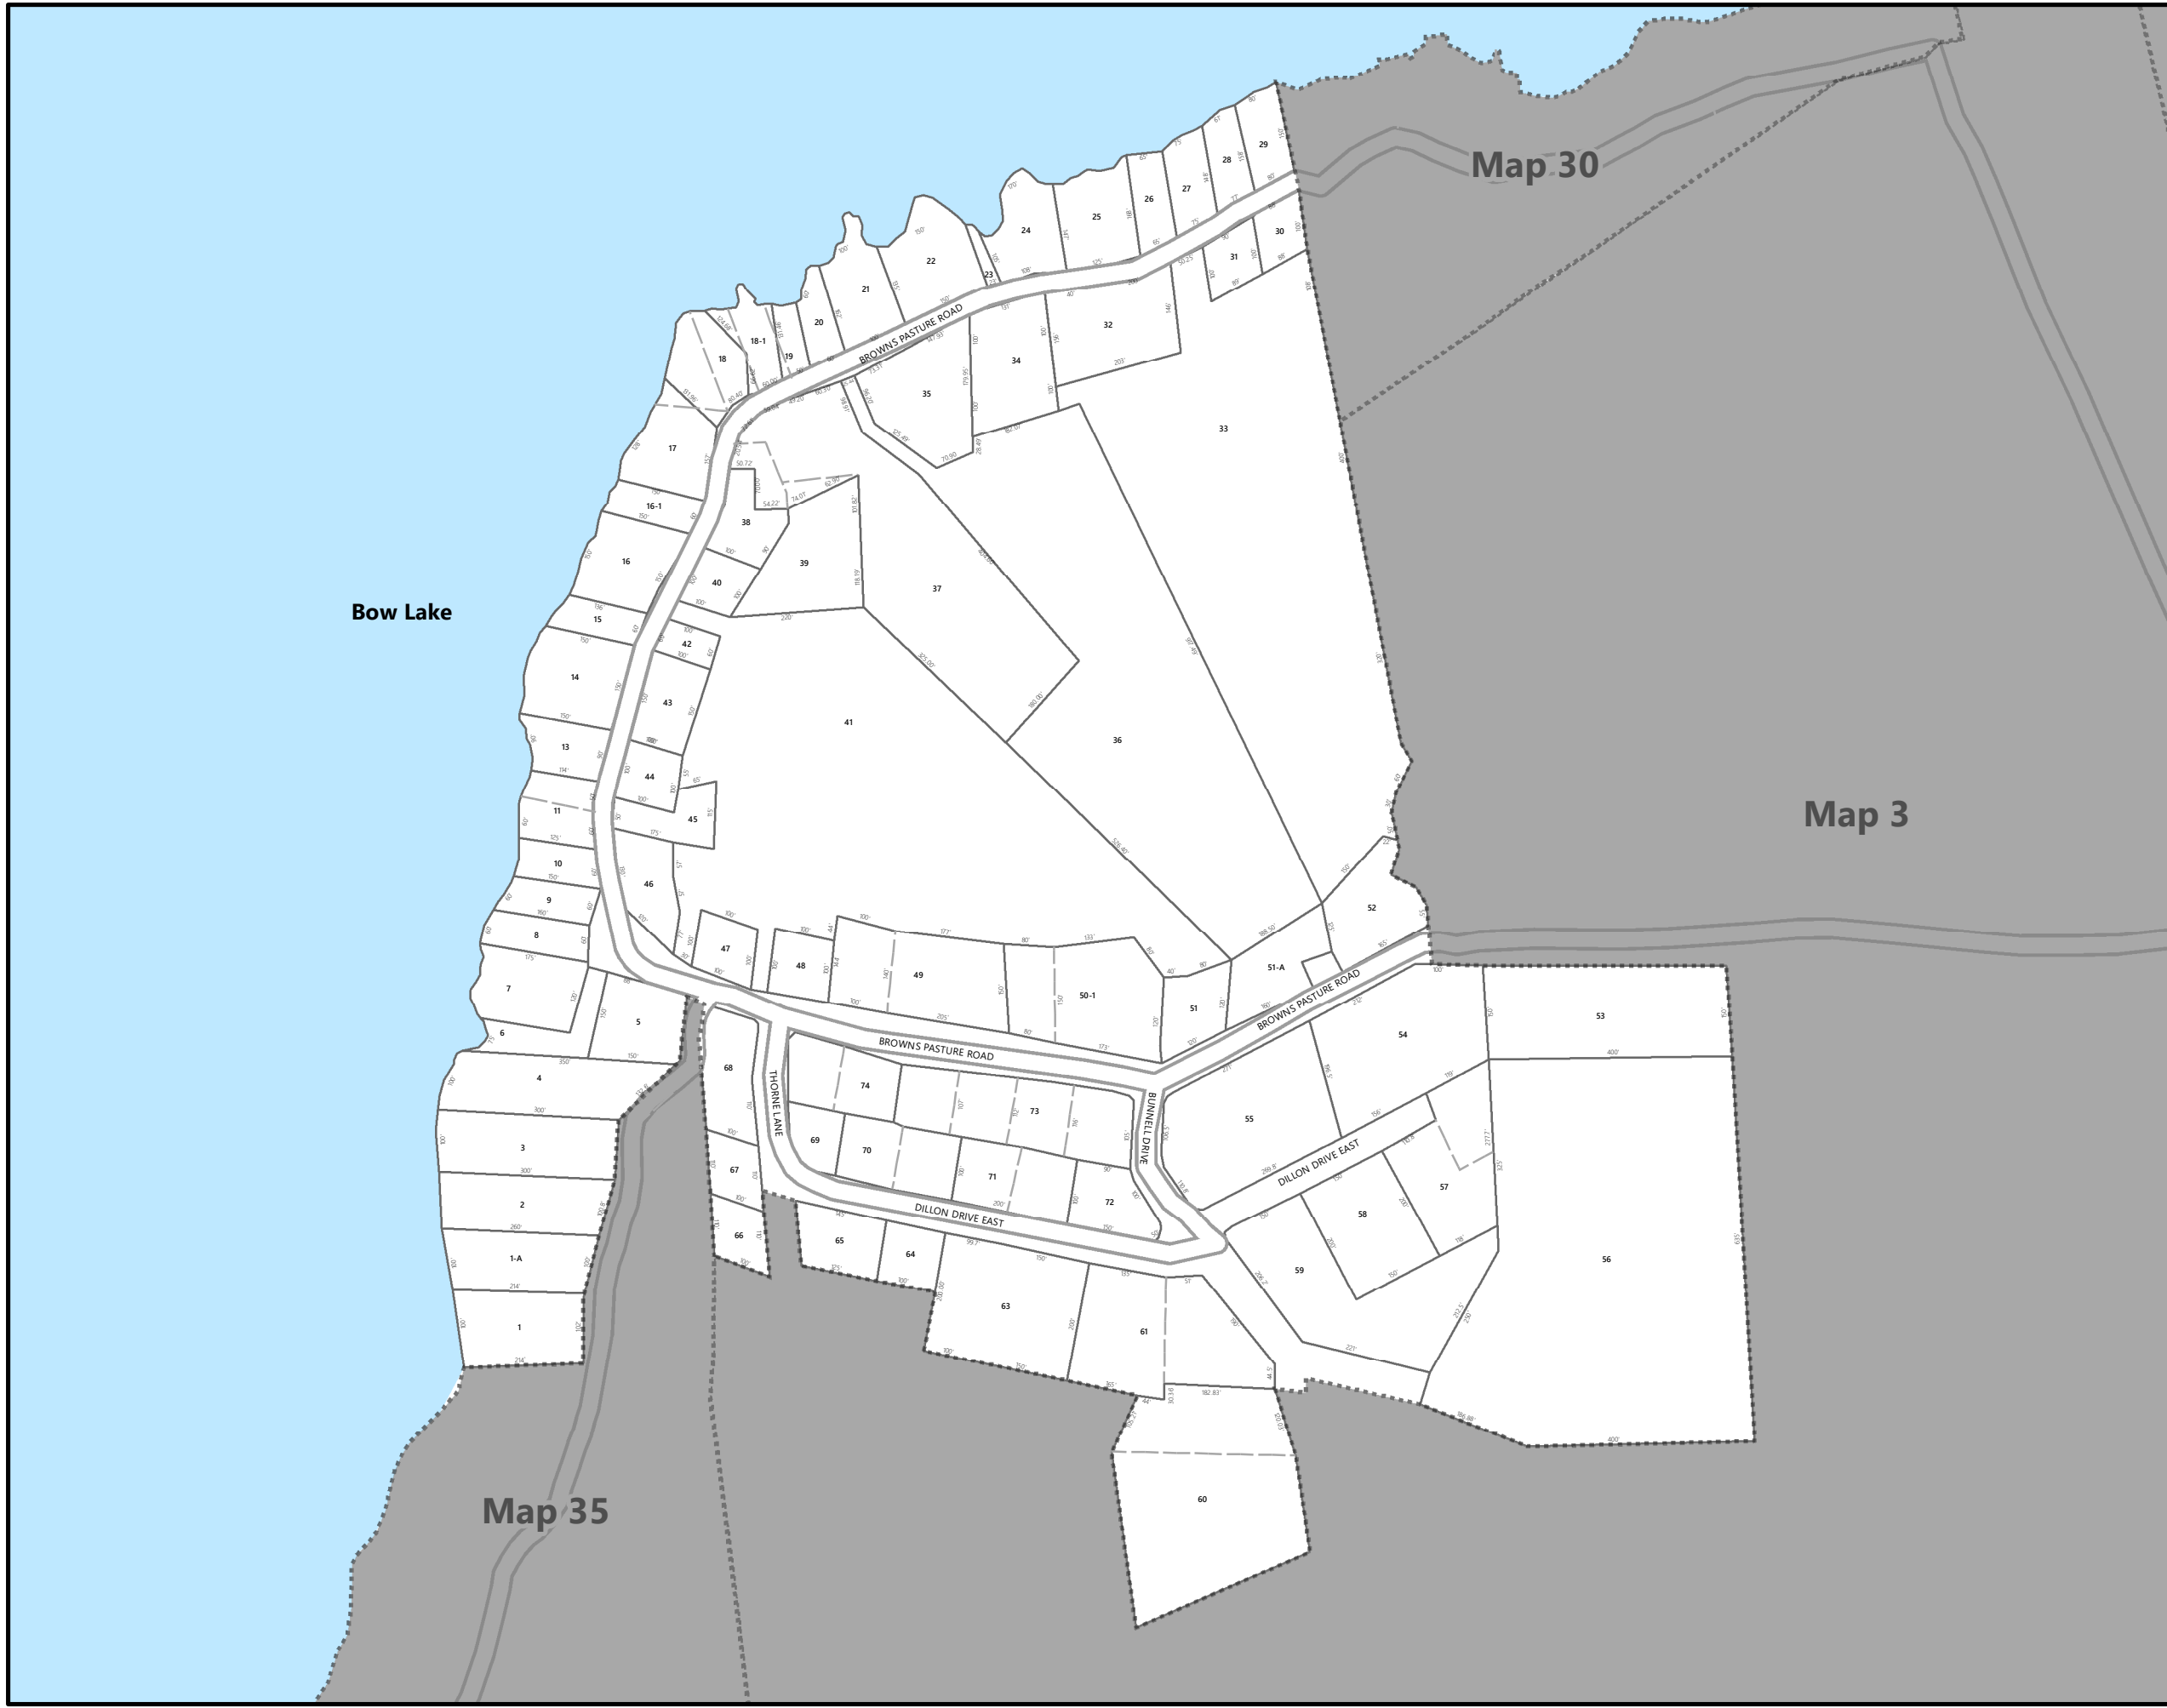

Map 33

TAX PARCELS MAP
STRAFFORD
NEW HAMPSHIRE

0 0.01750.035 0.07 Miles

0 130 260 520 Feet

Legend

- Easements
- Adjacent Map Sheets
- Current Map Sheet Parcels
- Lakes and Ponds

**THIS MAP IS FOR ASSESSMENT PURPOSES ONLY.
IT IS NOT INTENDED FOR LEGAL DESCRIPTION
OR CONVEYANCE.**

Prepared by the **Strafford Regional Planning Commission**
150 Wakefield St. Suite 12 Rochester, NH 03867
Phone: (603) 994-3500
Email: srpc@strafford.org

Date: 6/23/2020
Author: Jackson Rand and Stephen Geis

2019
Town of Strafford, NH