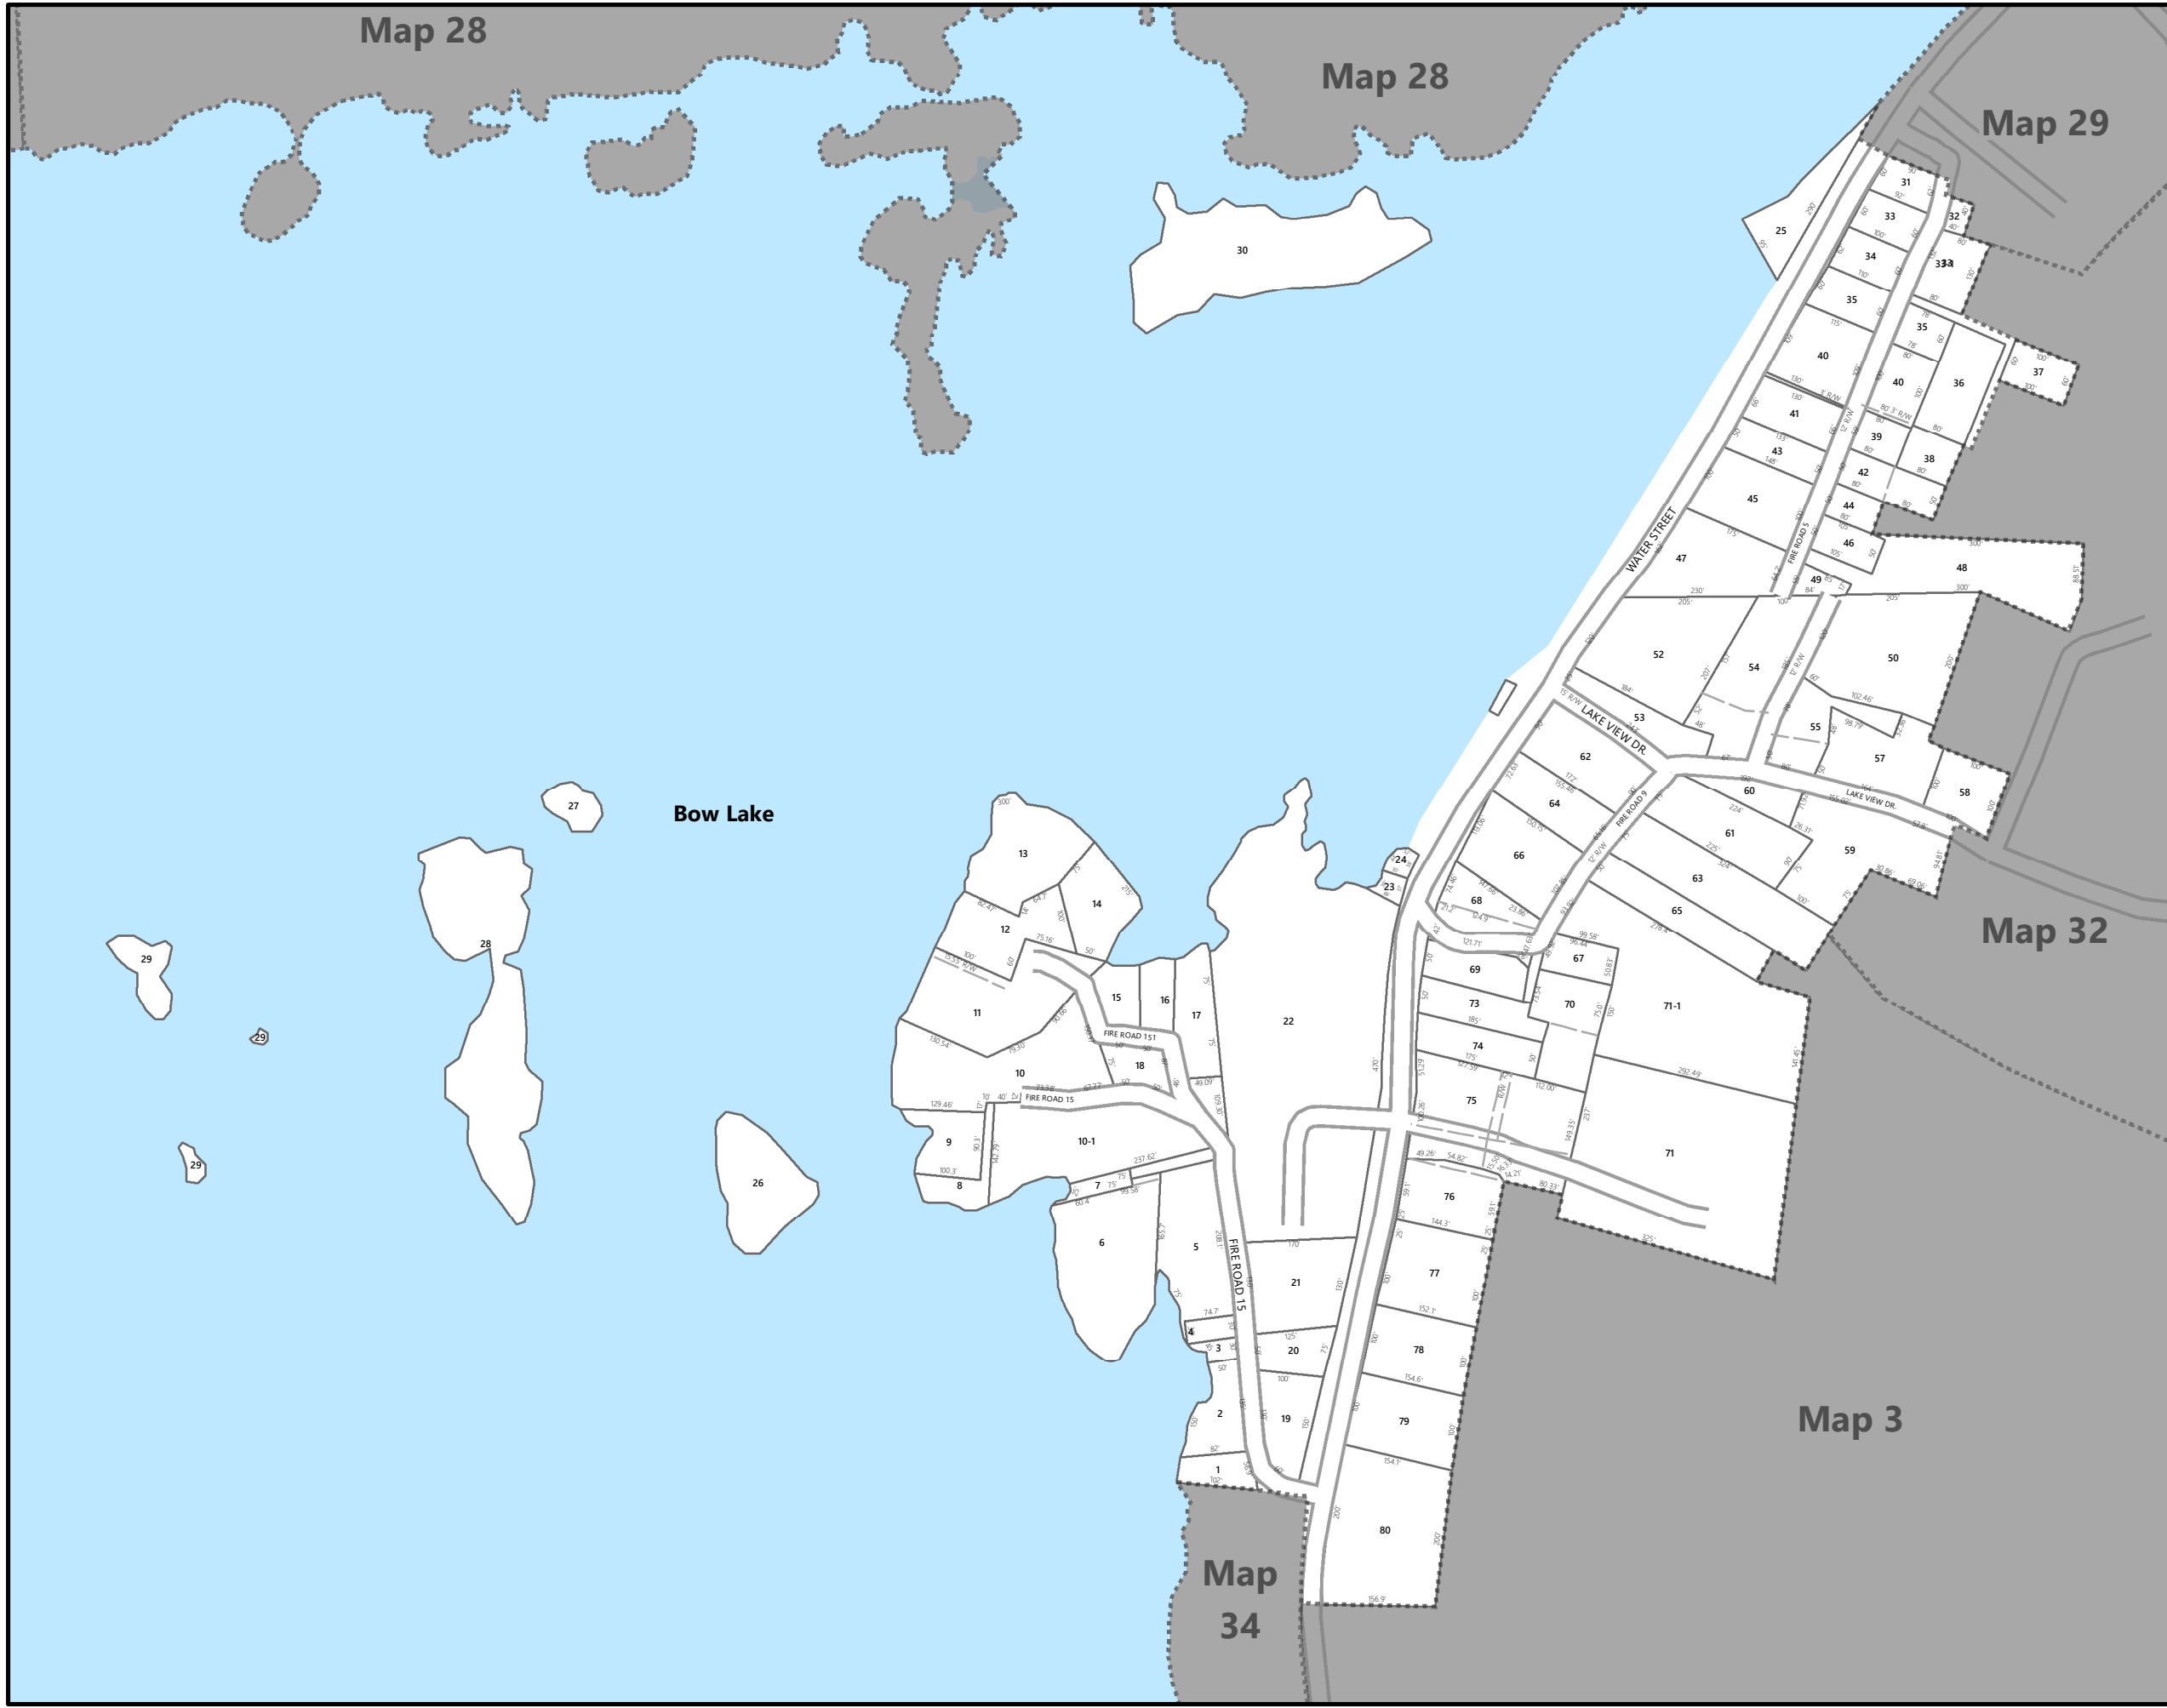

Map 28

Map 28

Map 29

Map 31

TAX PARCELS MAP
STRAFFORD
NEW HAMPSHIRE

0 0.015 0.03 0.06 Miles

0 112.5 225 450 Feet

Legend

- Easements
- Adjacent Map Sheets
- Current Map Sheet Parcels
- Lakes and Ponds

**THIS MAP IS FOR ASSESSMENT PURPOSES ONLY.
IT IS NOT INTENDED FOR LEGAL DESCRIPTION
OR CONVEYANCE.**

Prepared by the **Strafford Regional Planning Commission**
150 Wakefield St. Suite 12 Rochester, NH 03867
Phone: (603) 994-3500
Email: srpc@strafford.org

Date: 6/23/2020
Author: Jackson Rand and Stephen Geis

2019
Town of Strafford, NH