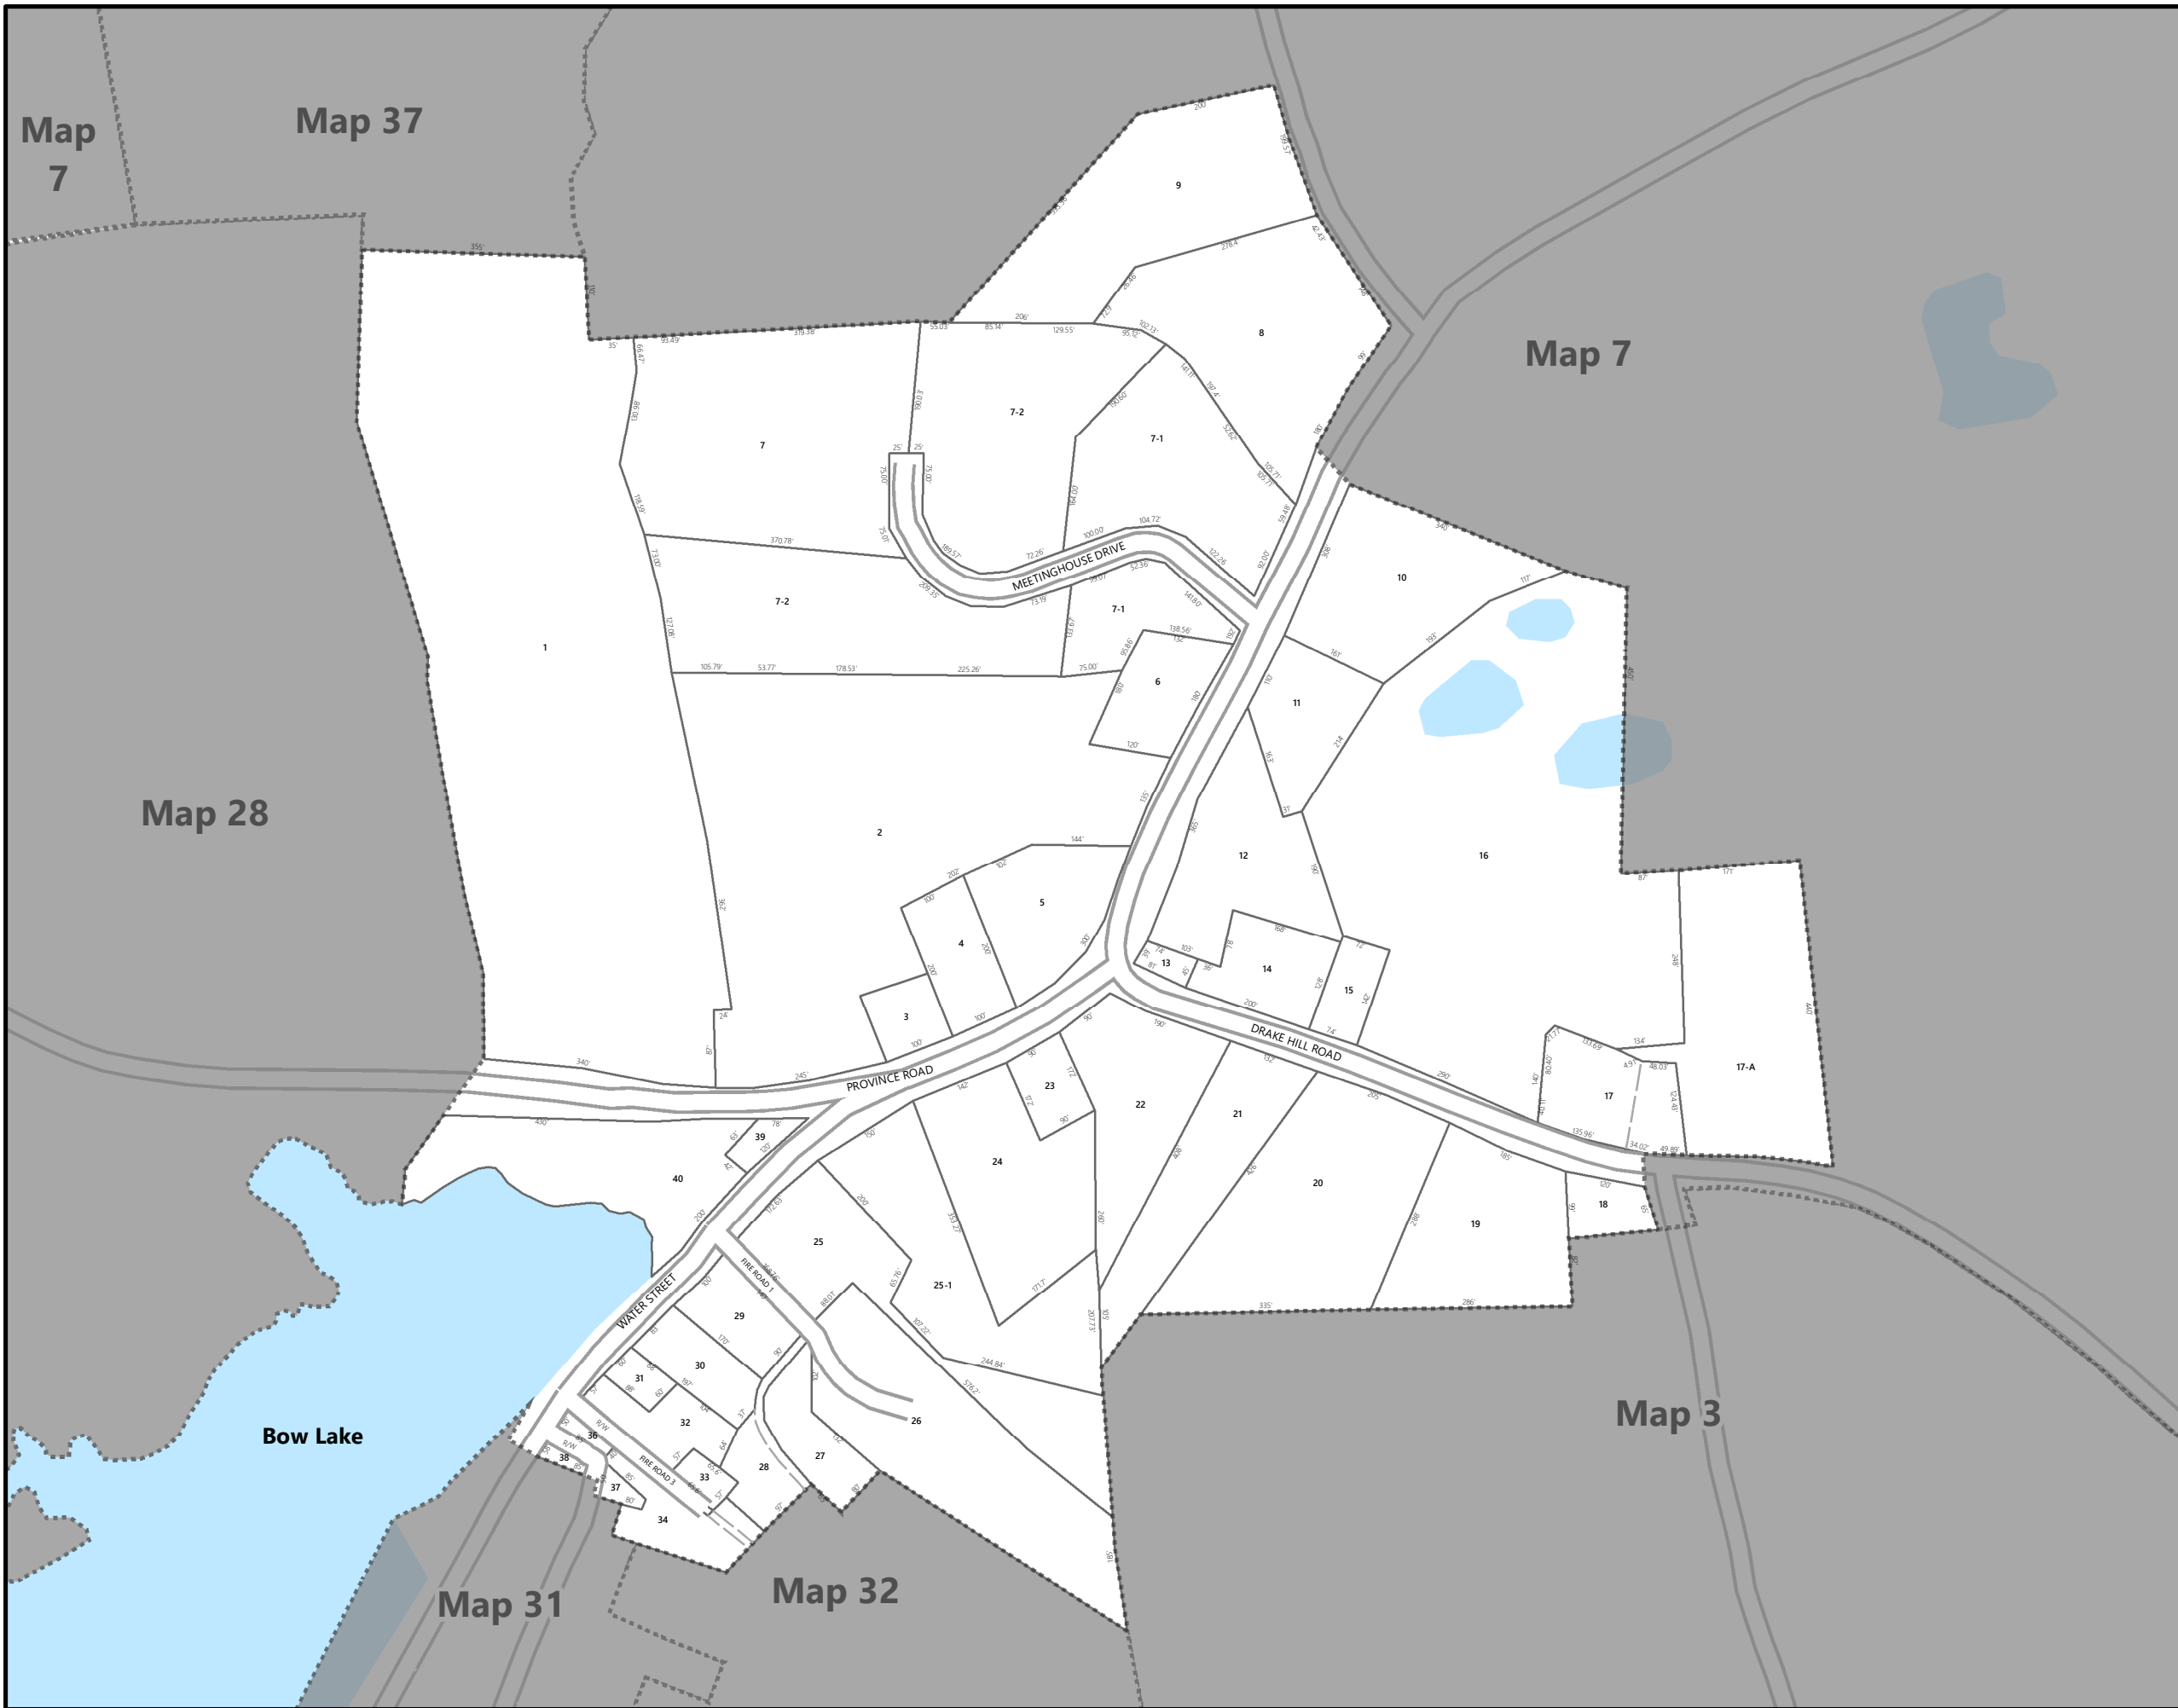

Map 29

TAX PARCELS MAP
STRAFFORD
NEW HAMPSHIRE

0 0.015 0.03 0.06 Miles

0 115 230 460 Feet

Legend

- Easements
- Adjacent Map Sheets
- Current Map Sheet Parcels
- Lakes and Ponds

**THIS MAP IS FOR ASSESSMENT PURPOSES ONLY.
IT IS NOT INTENDED FOR LEGAL DESCRIPTION
OR CONVEYANCE.**

Prepared by the **Strafford Regional Planning Commission**
150 Wakefield St. Suite 12 Rochester, NH 03867
Phone: (603) 994-3500
Email: srpc@strafford.org

Date: 6/23/2020
Author: Jackson Rand and Stephen Geis

2019
Town of Strafford, NH