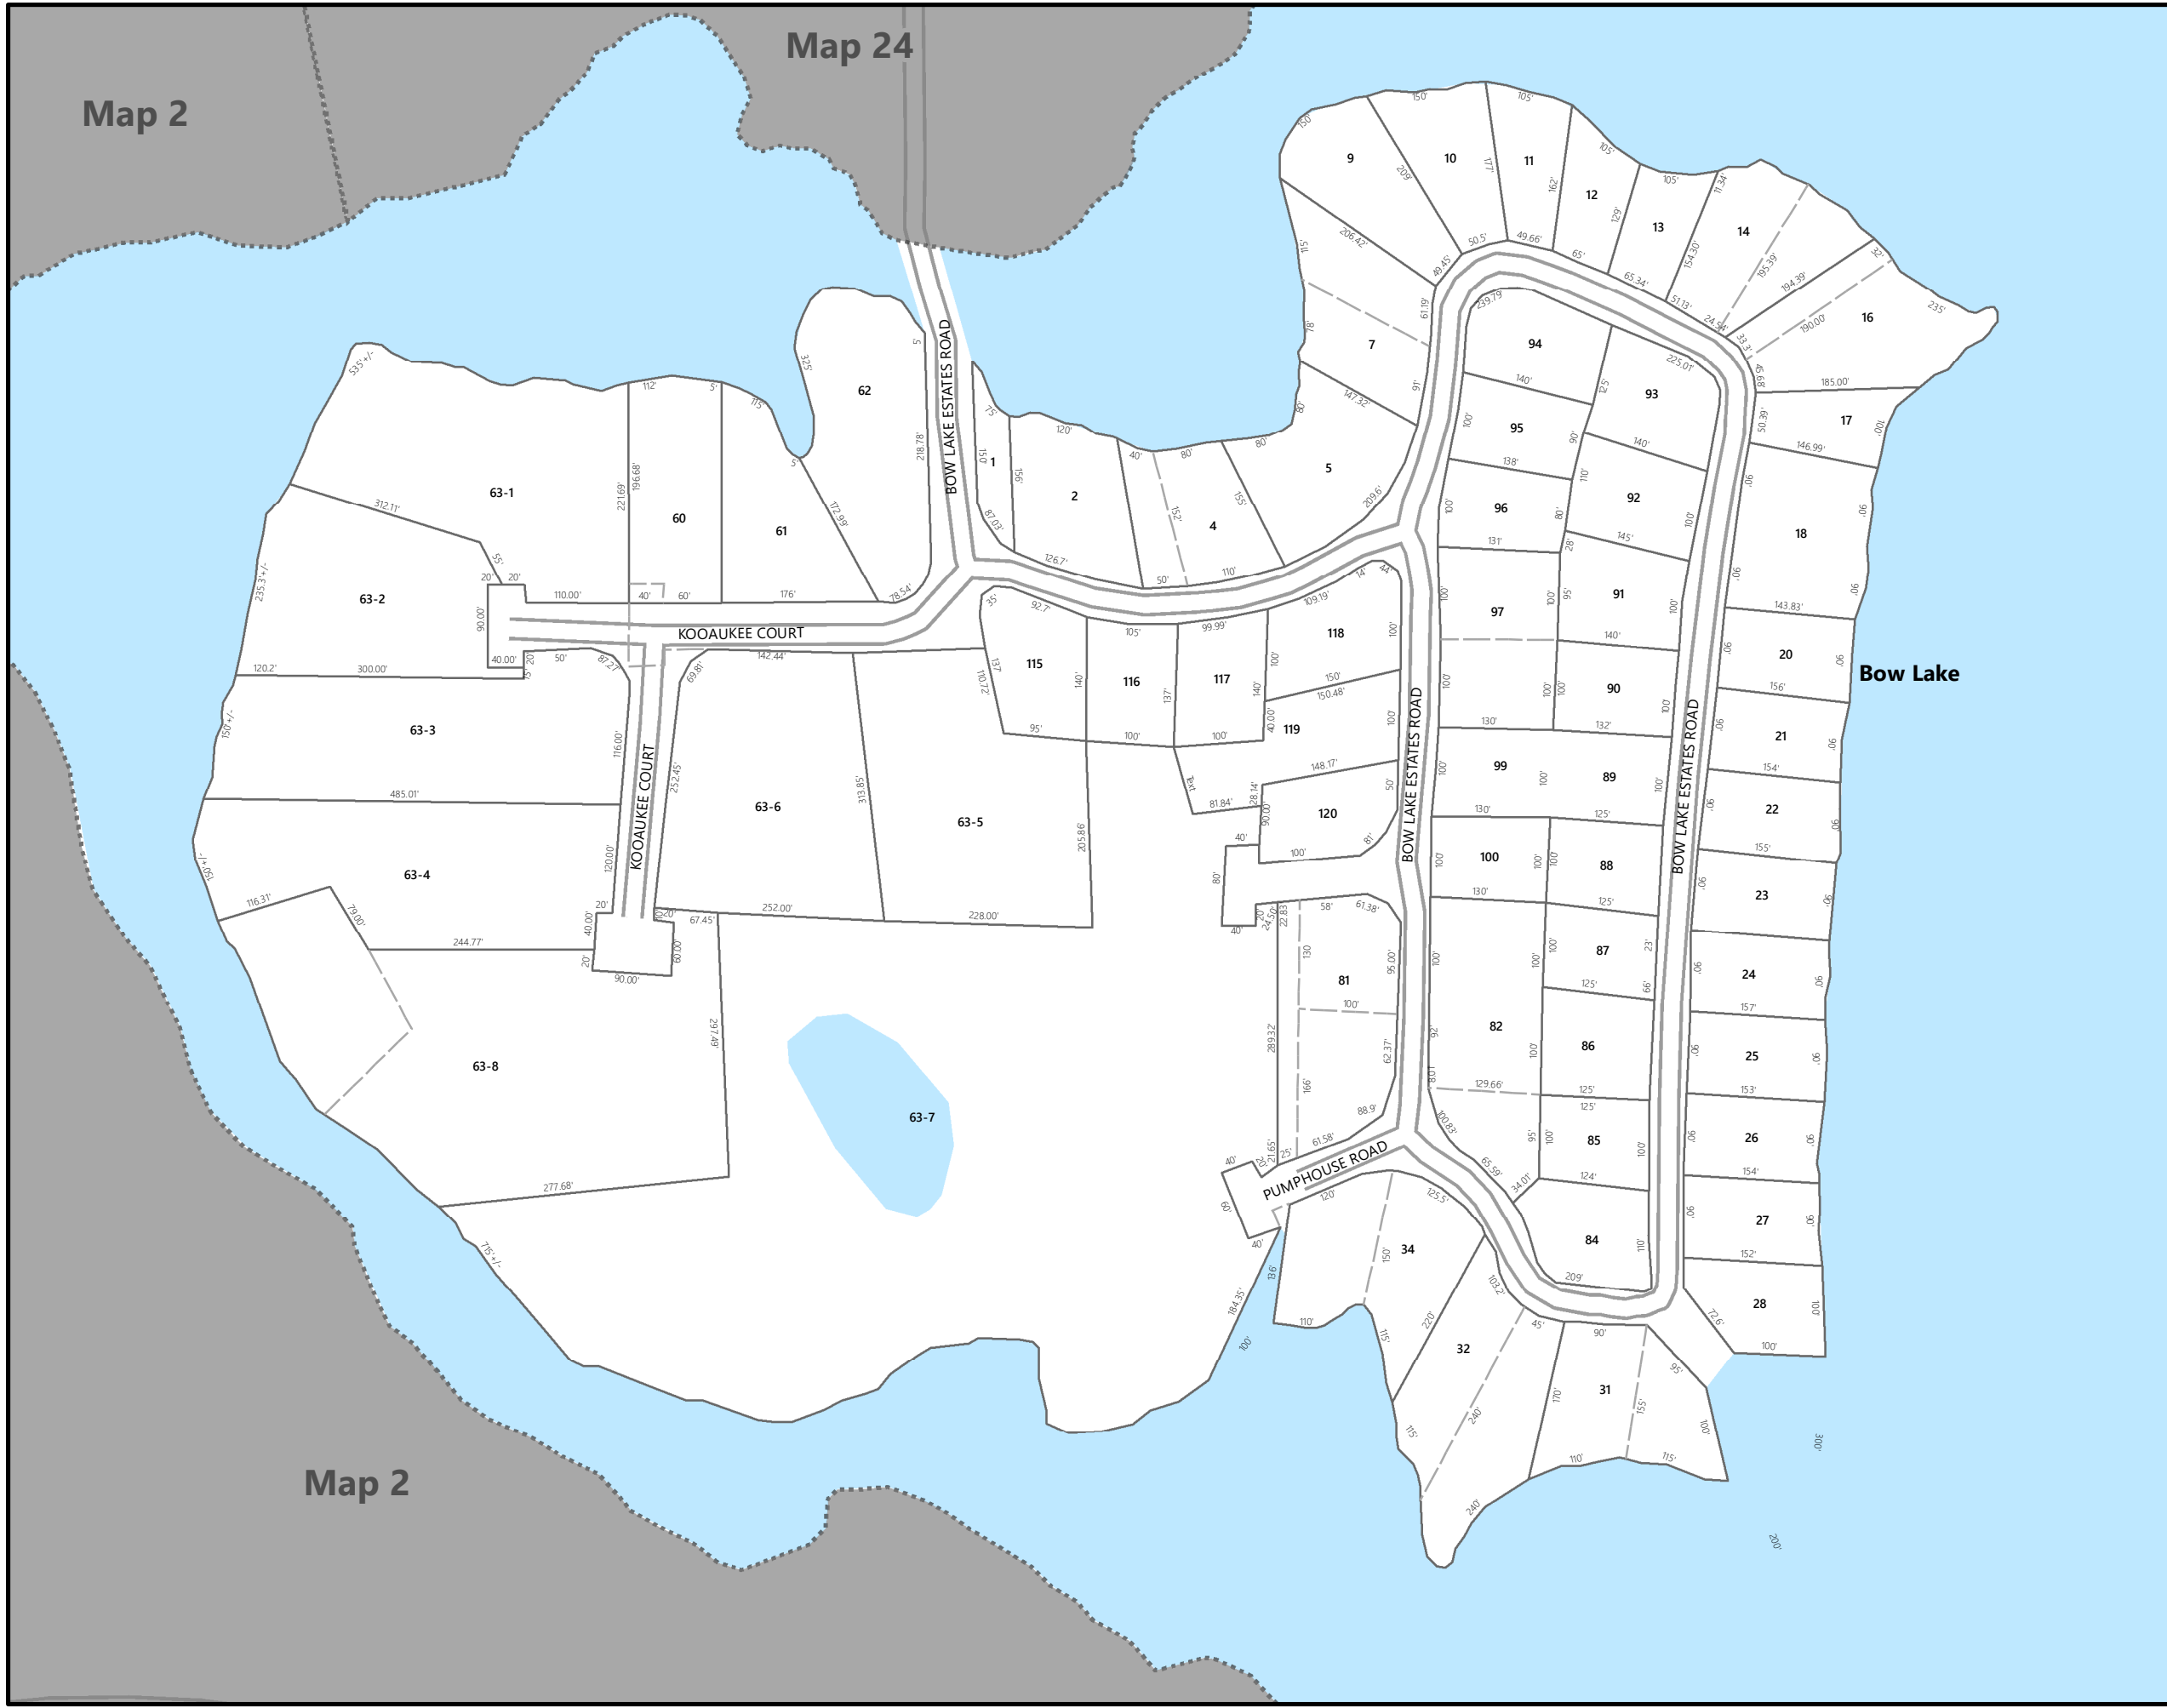

Map 2

Map 24

Map 2

Map 23

TAX PARCELS MAP
STRAFFORD
NEW HAMPSHIRE

0 0.01250.025 0.05 Miles

0 87.5 175 350 Feet

Legend

- Easements
- Adjacent Map Sheets
- Current Map Sheet Parcels
- Lakes and Ponds

**THIS MAP IS FOR ASSESSMENT PURPOSES ONLY.
IT IS NOT INTENDED FOR LEGAL DESCRIPTION
OR CONVEYANCE.**

Prepared by the **Strafford Regional Planning Commission**
150 Wakefield St. Suite 12 Rochester, NH 03867
Phone: (603) 994-3500
Email: srpc@strafford.org

Date: 6/23/2020
Author: Jackson Rand and Stephen Geis

2019
Town of Strafford, NH