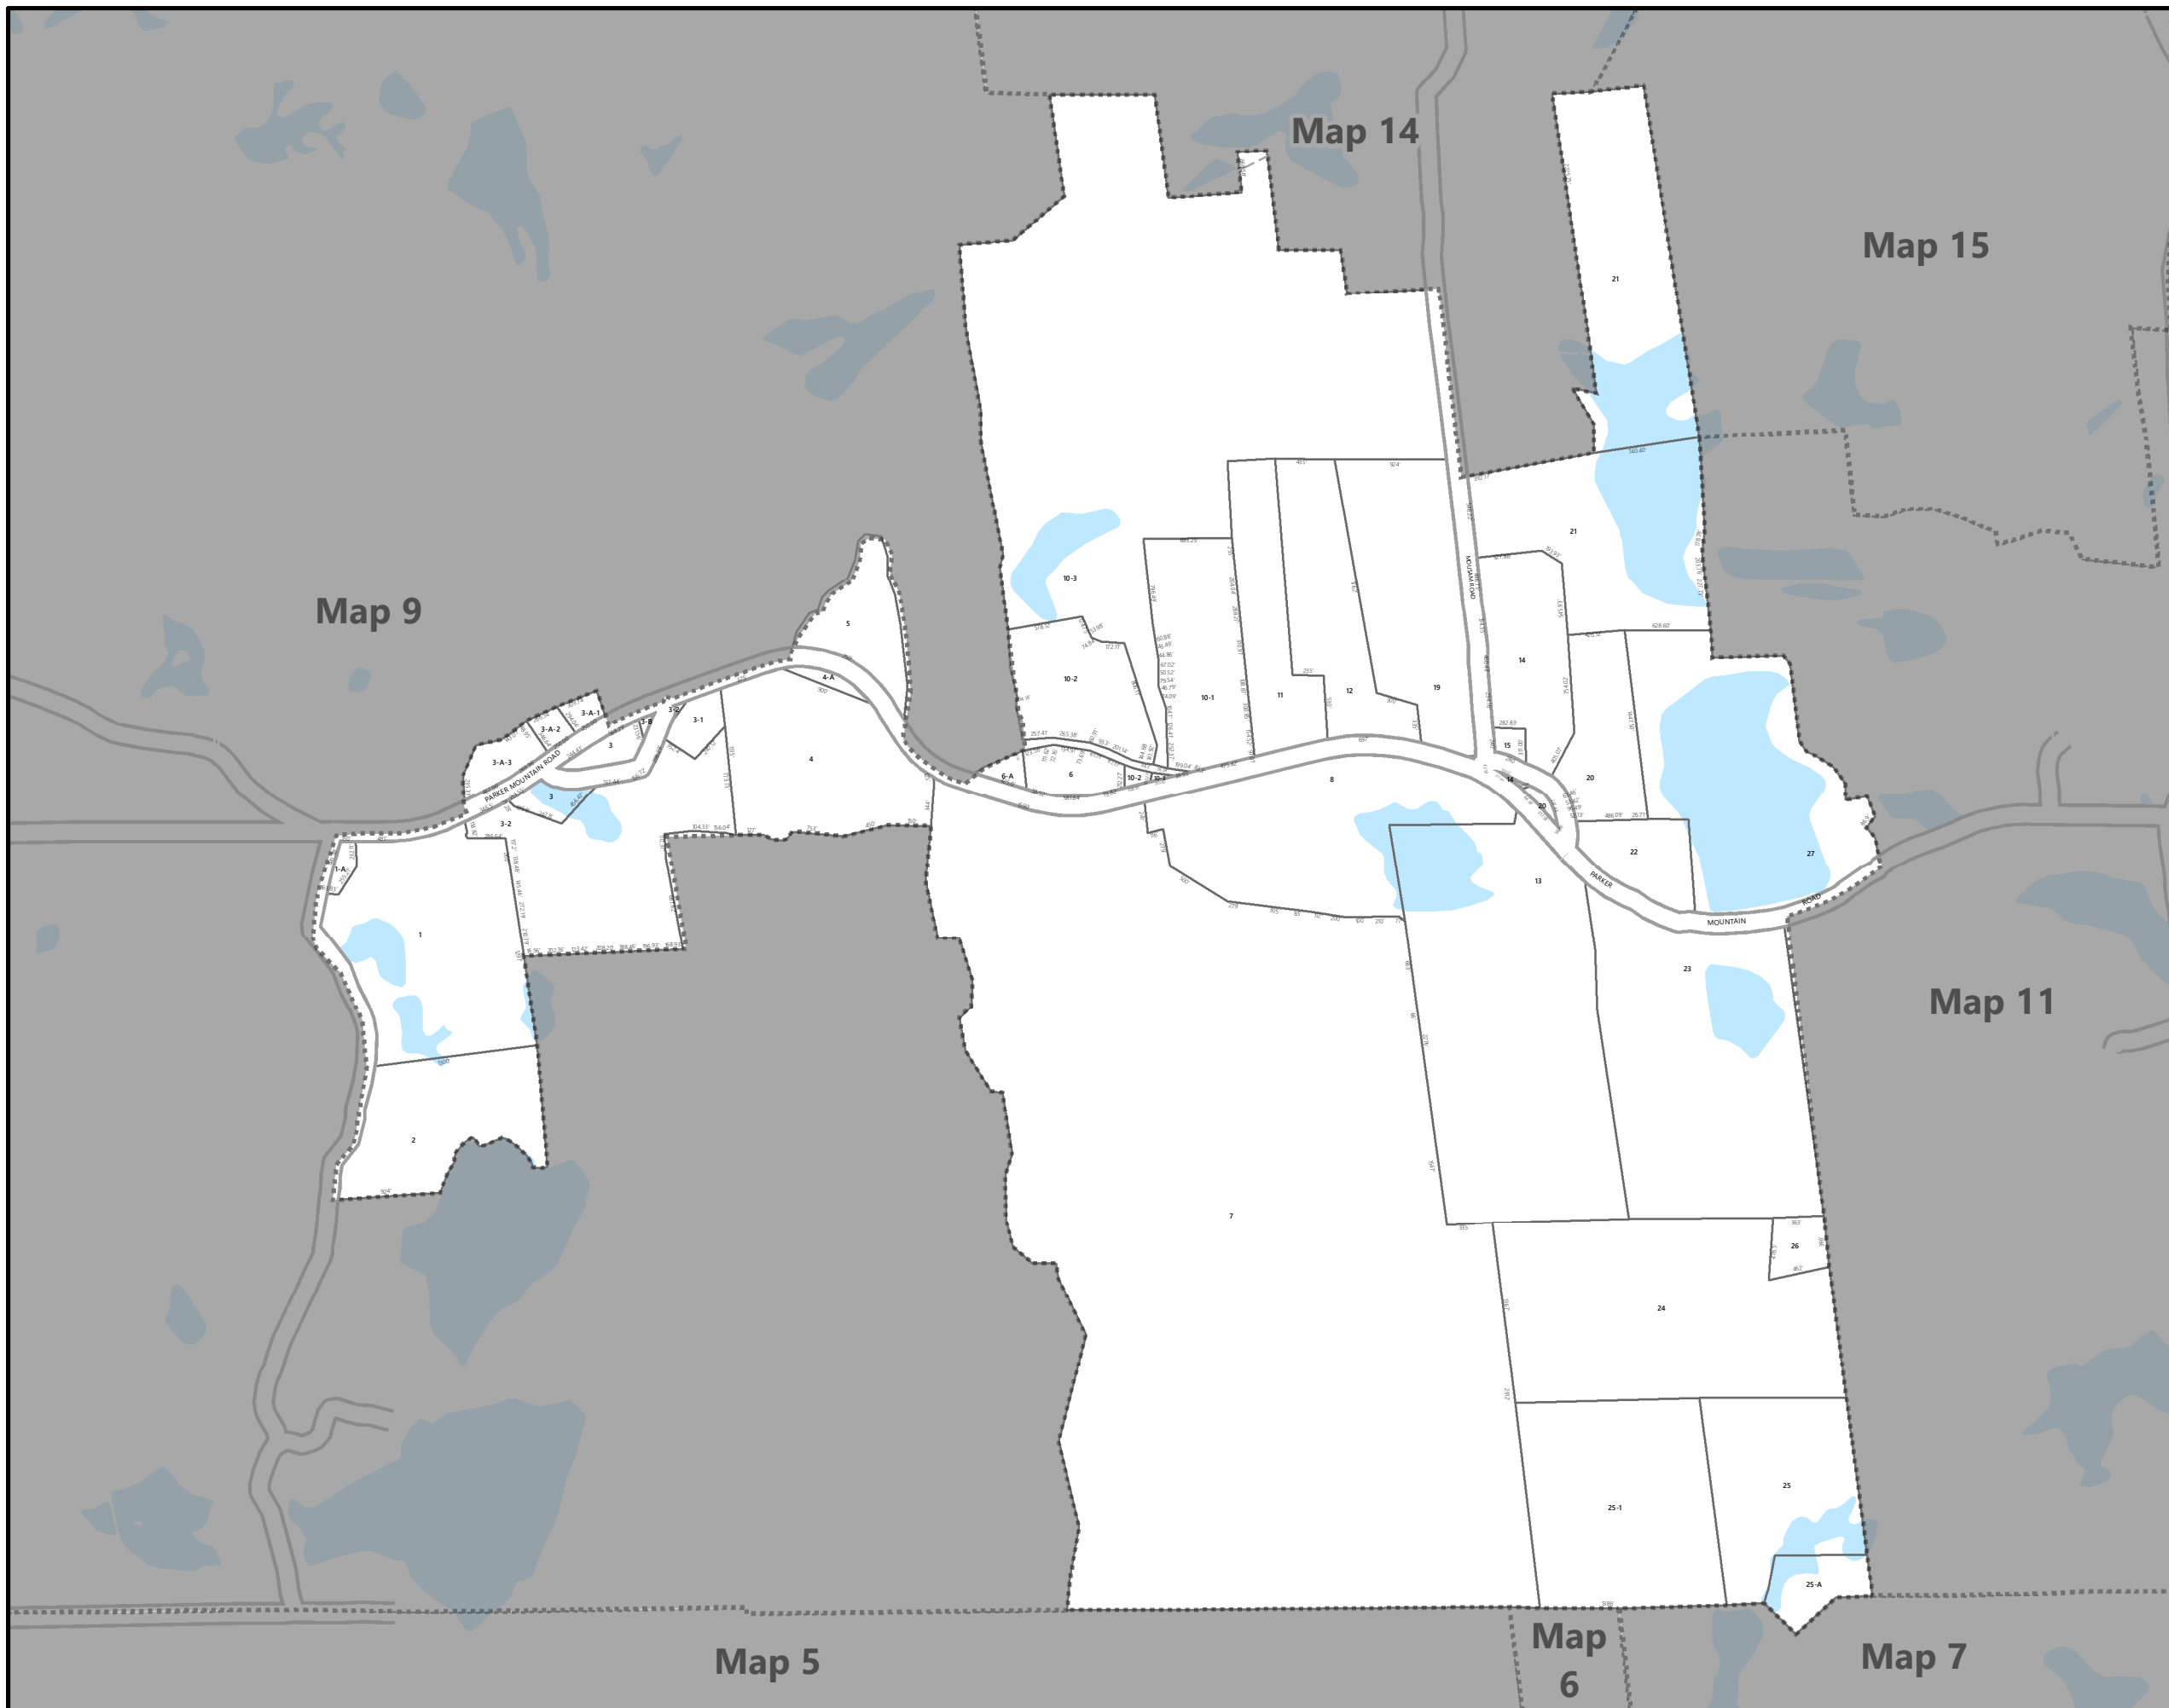

Map 10

TAX PARCELS MAP
STRAFFORD
NEW HAMPSHIRE

0 0.075 0.15 0.3 Miles

0 550 1,100 2,200 Feet

Legend

- Easements
- Adjacent Map Sheets
- Current Map Sheet Parcels
- Lakes and Ponds

**THIS MAP IS FOR ASSESSMENT PURPOSES ONLY.
IT IS NOT INTENDED FOR LEGAL DESCRIPTION
OR CONVEYANCE.**

Prepared by the **Stafford Regional Planning Commission**
150 Wakefield St. Suite 12 Rochester, NH 03867
Phone: (603) 994-3500
Email: srpc@stafford.org

Date: 6/23/2020
Author: Jackson Rand and Stephen Geis

2019
Town of Stafford, NH