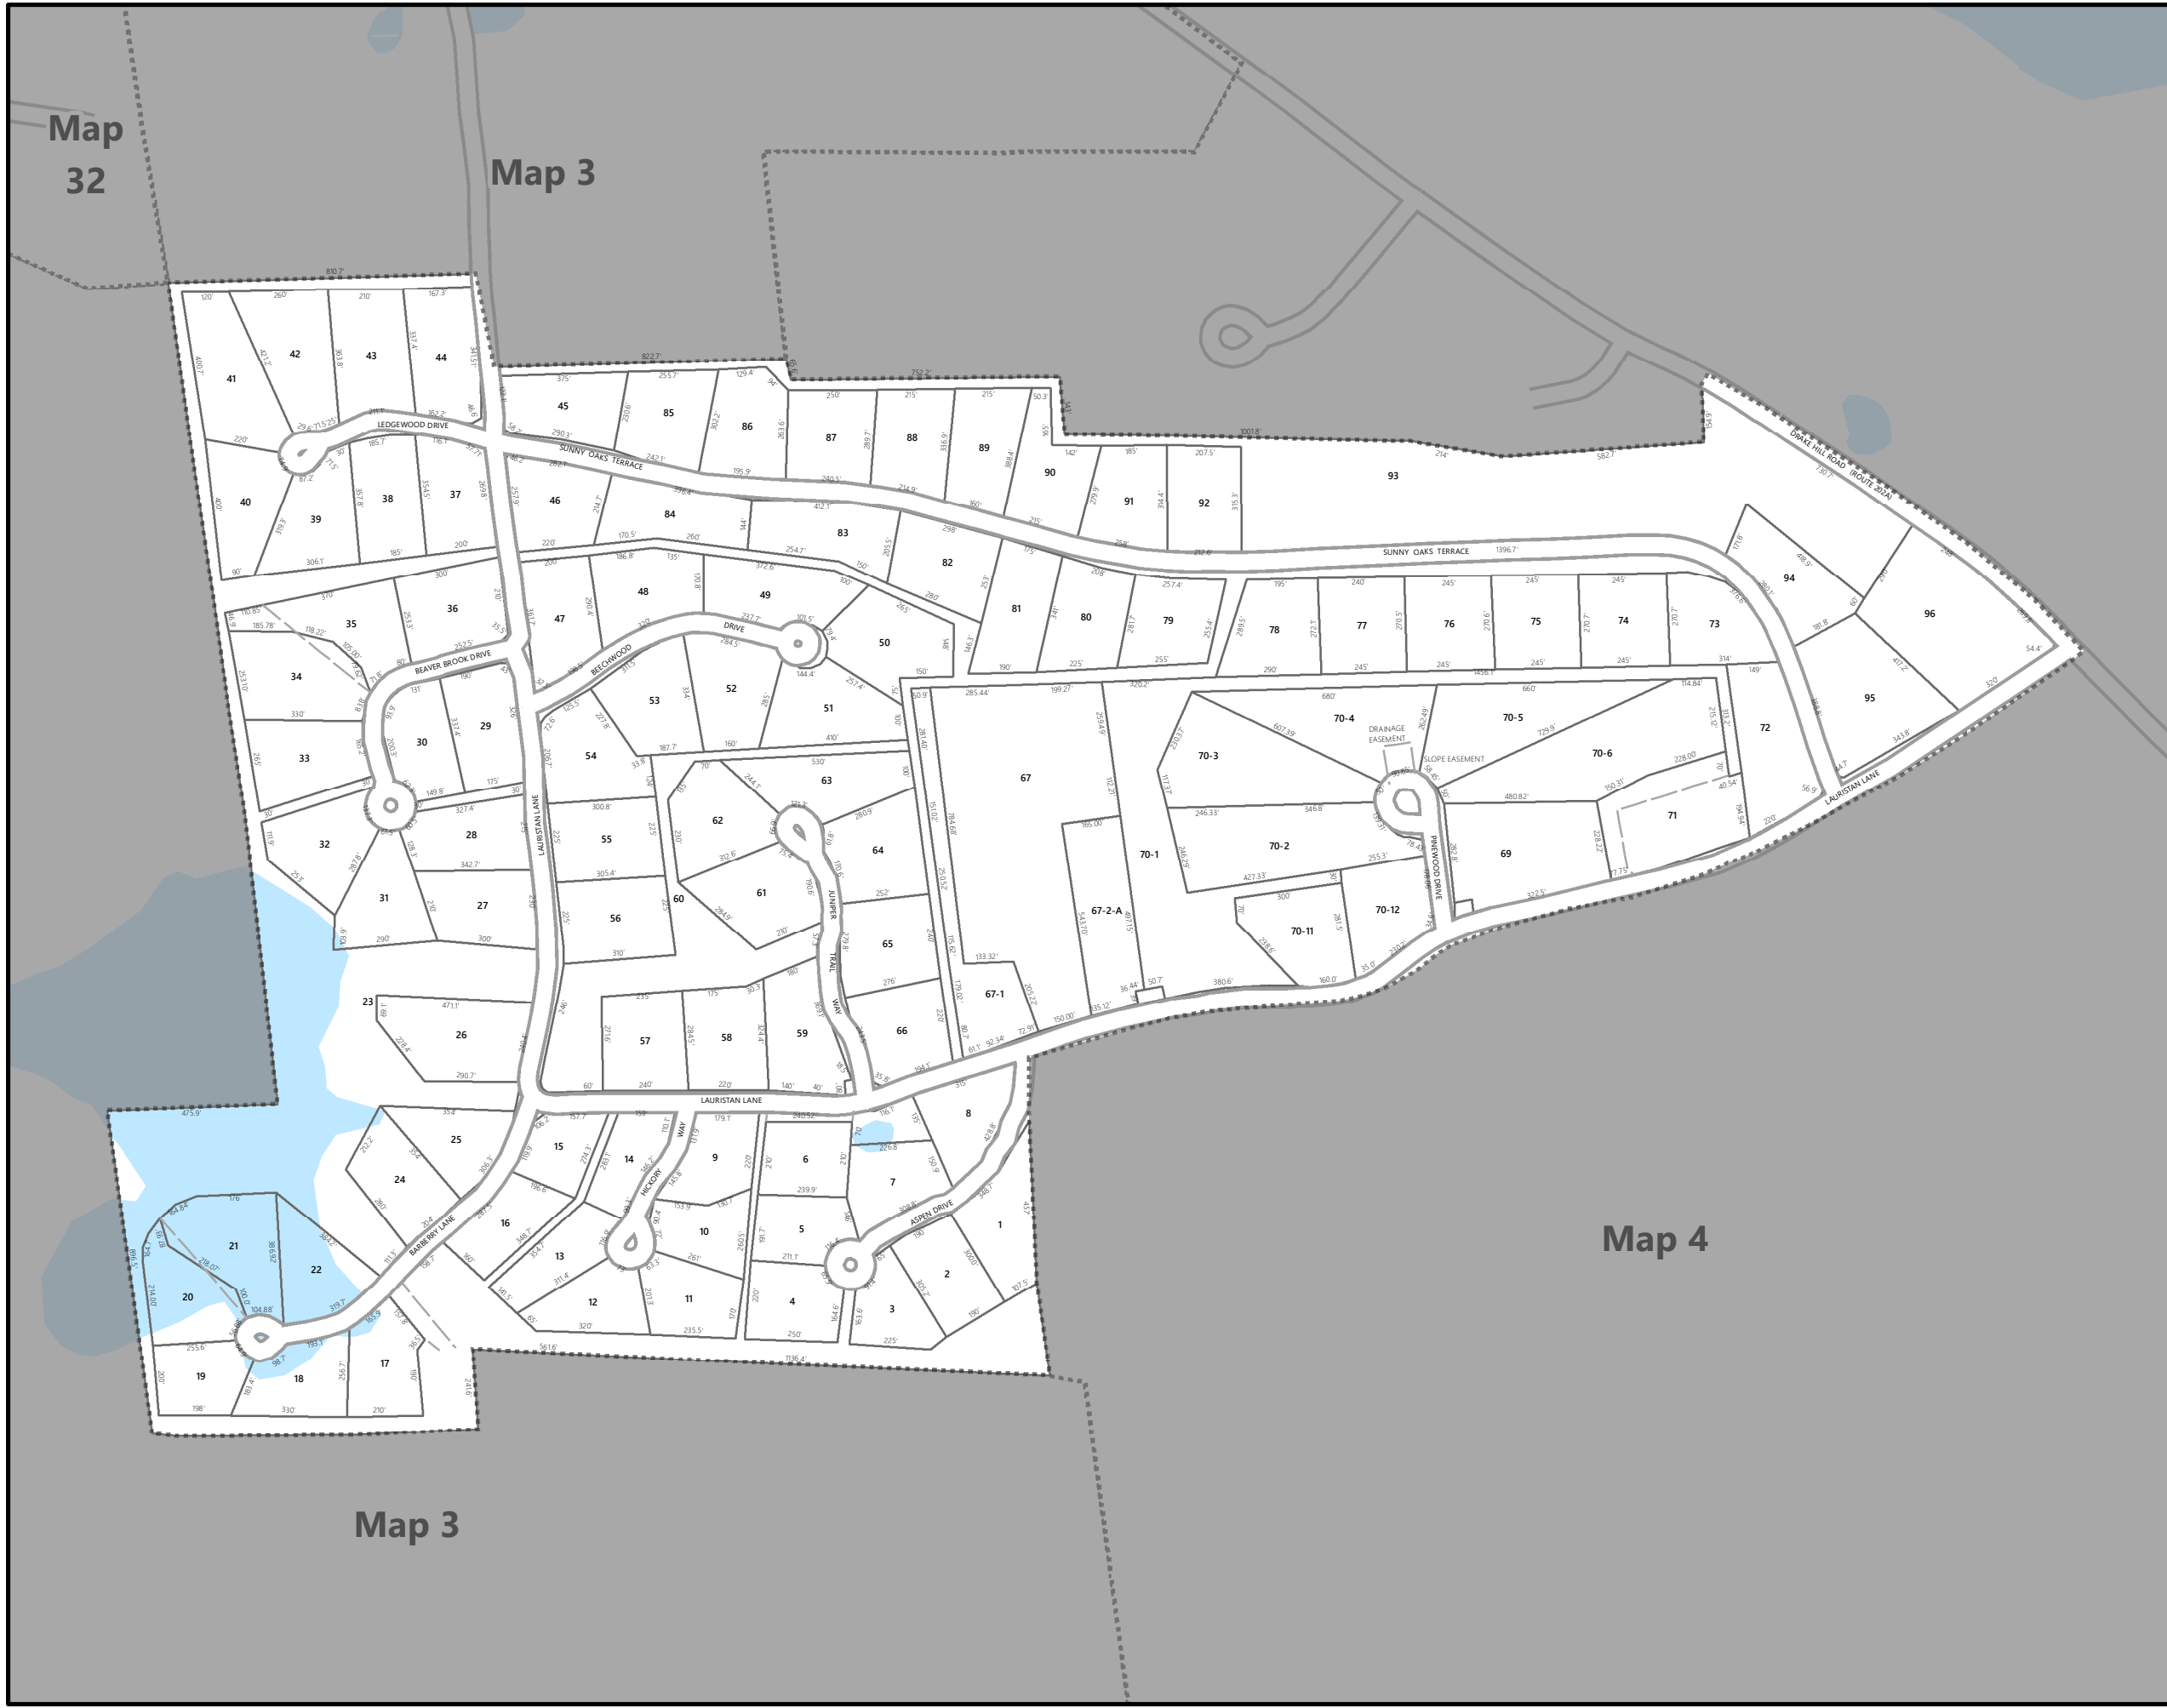

Map 32

Map 3

Map 4

Map 3

Map 36

TAX PARCELS MAP
STRAFFORD
NEW HAMPSHIRE

0 0.03250.065 0.13 Miles

0 225 450 900 Feet

Legend

- Easements
- Adjacent Map Sheets
- Current Map Sheet Parcels
- Lakes and Ponds

**THIS MAP IS FOR ASSESSMENT PURPOSES ONLY.
IT IS NOT INTENDED FOR LEGAL DESCRIPTION
OR CONVEYANCE.**

Prepared by the **Strafford Regional Planning Commission**
150 Wakefield St. Suite 12 Rochester, NH 03867
Phone: (603) 994-3500
Email: srpc@strafford.org

Date: 6/23/2020
Author: Jackson Rand and Stephen Geis

2019
Town of Strafford, NH