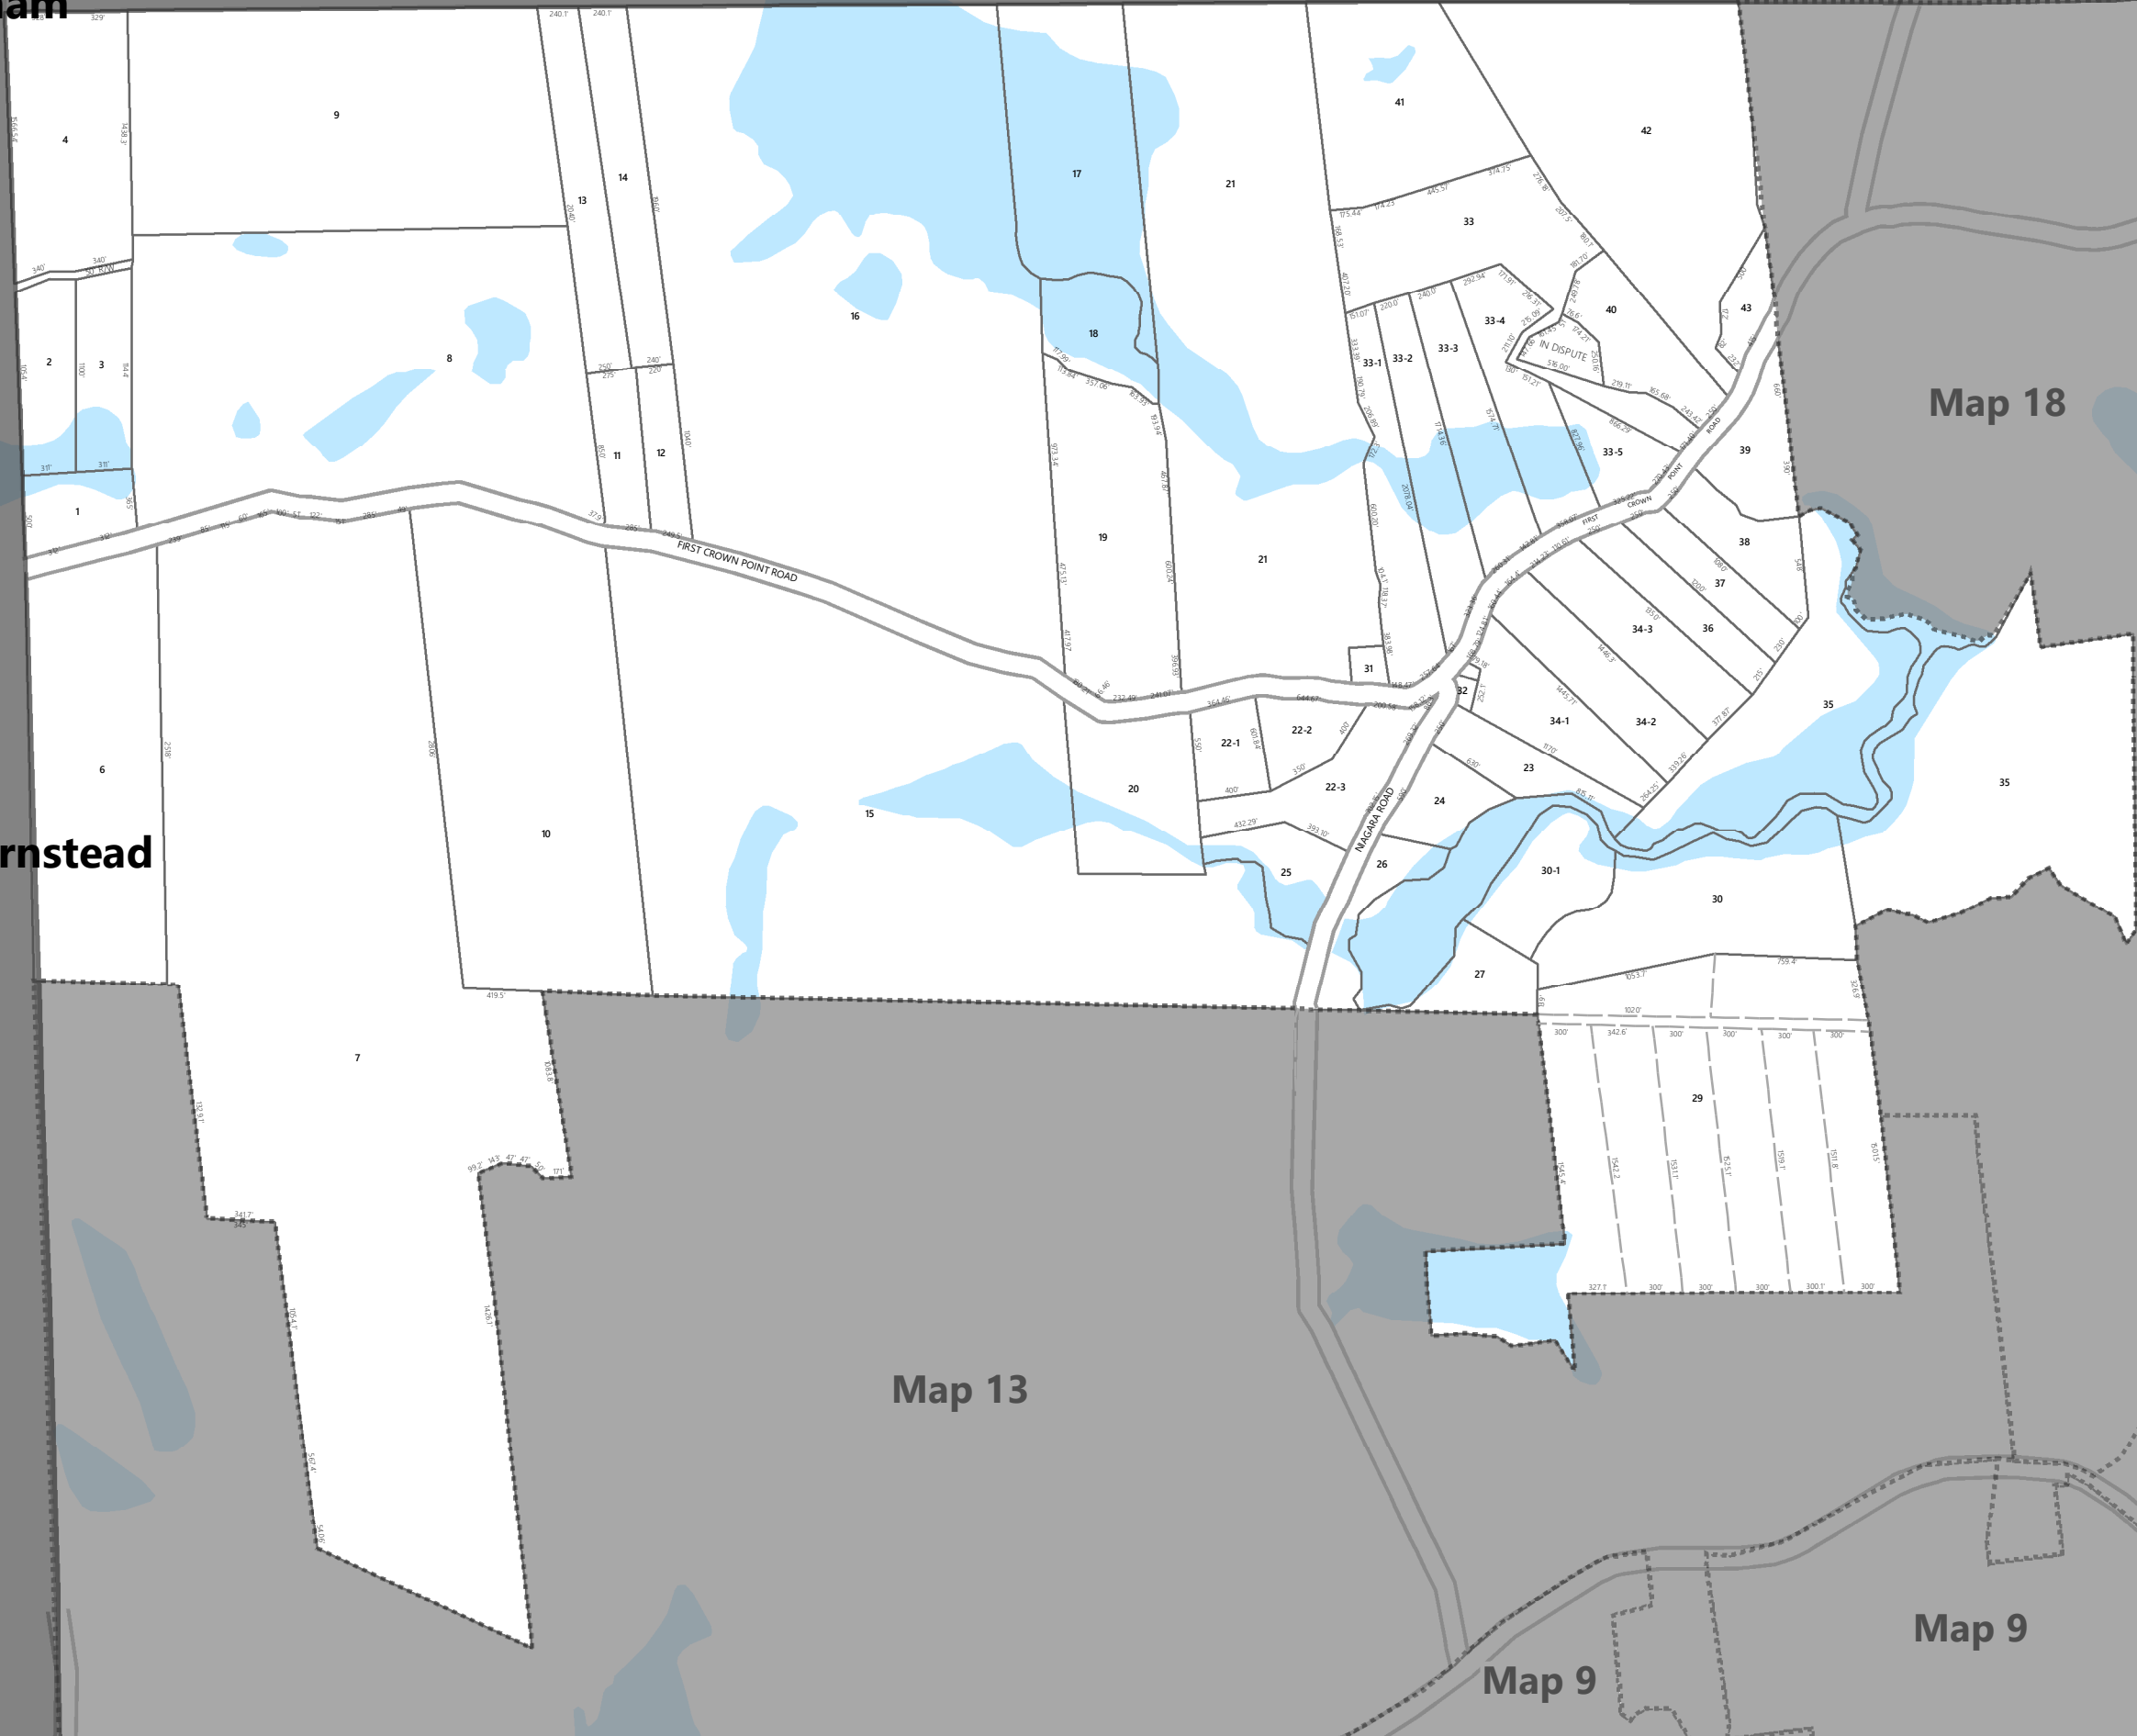

New
Durham

Farmington

Barnstead

Map 17

TAX PARCELS MAP
STRAFFORD
NEW HAMPSHIRE

0 0.05 0.1 0.2 Miles

0 462.5 925 1,850 Feet

Legend

- Easements
- Adjacent Map Sheets
- Current Map Sheet Parcels
- Lakes and Ponds

**THIS MAP IS FOR ASSESSMENT PURPOSES ONLY.
IT IS NOT INTENDED FOR LEGAL DESCRIPTION
OR CONVEYANCE.**

Prepared by the **Strafford Regional Planning Commission**
150 Wakefield St. Suite 12 Rochester, NH 03867
Phone: (603) 994-3500
Email: srpc@strafford.org

Date: 6/23/2020
Author: Jackson Rand and Stephen Geis

2019
Town of Strafford, NH