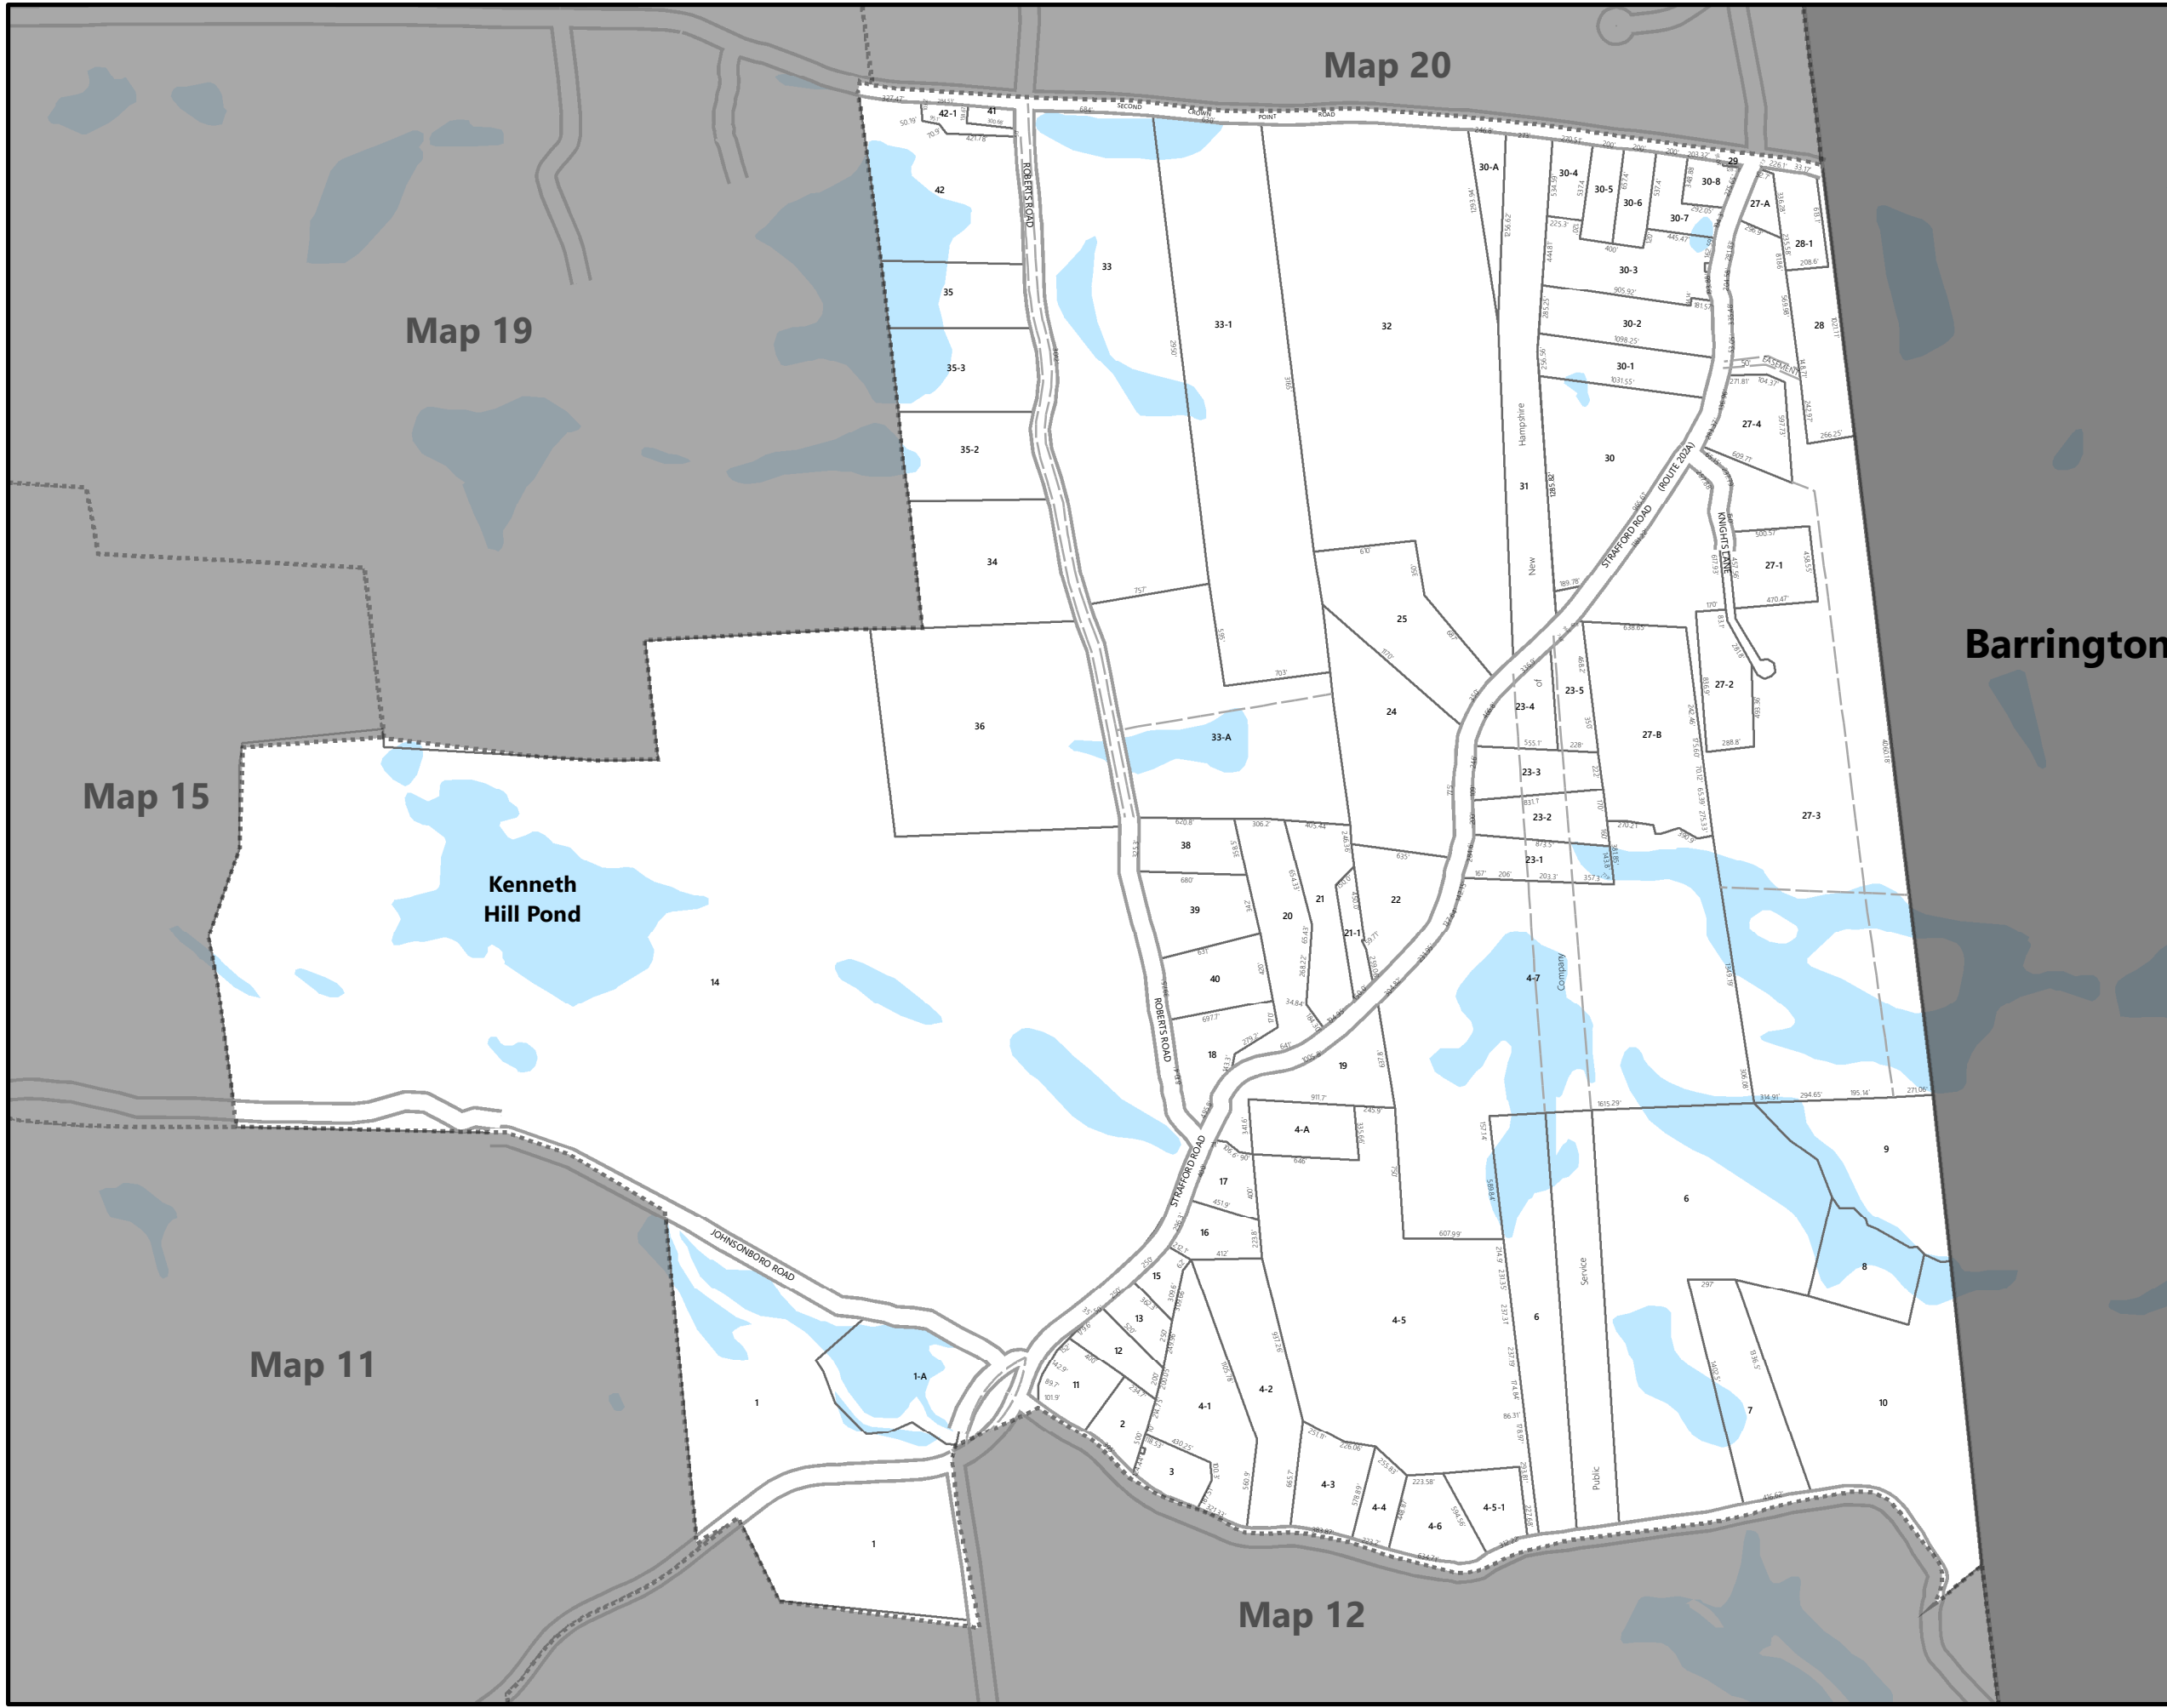

Map 16

TAX PARCELS MAP
STRAFFORD
NEW HAMPSHIRE

0 0.05 0.1 0.2 Miles

0 462.5 925 1,850 Feet

Legend

- Easements
- Adjacent Map Sheets
- Current Map Sheet Parcels
- Lakes and Ponds

**THIS MAP IS FOR ASSESSMENT PURPOSES ONLY.
IT IS NOT INTENDED FOR LEGAL DESCRIPTION
OR CONVEYANCE.**

Prepared by the **Strafford Regional Planning Commission**
150 Wakefield St. Suite 12 Rochester, NH 03867
Phone: (603) 994-3500
Email: srpc@strafford.org

Date: 6/23/2020
Author: Jackson Rand and Stephen Geis

2019
Town of Strafford, NH