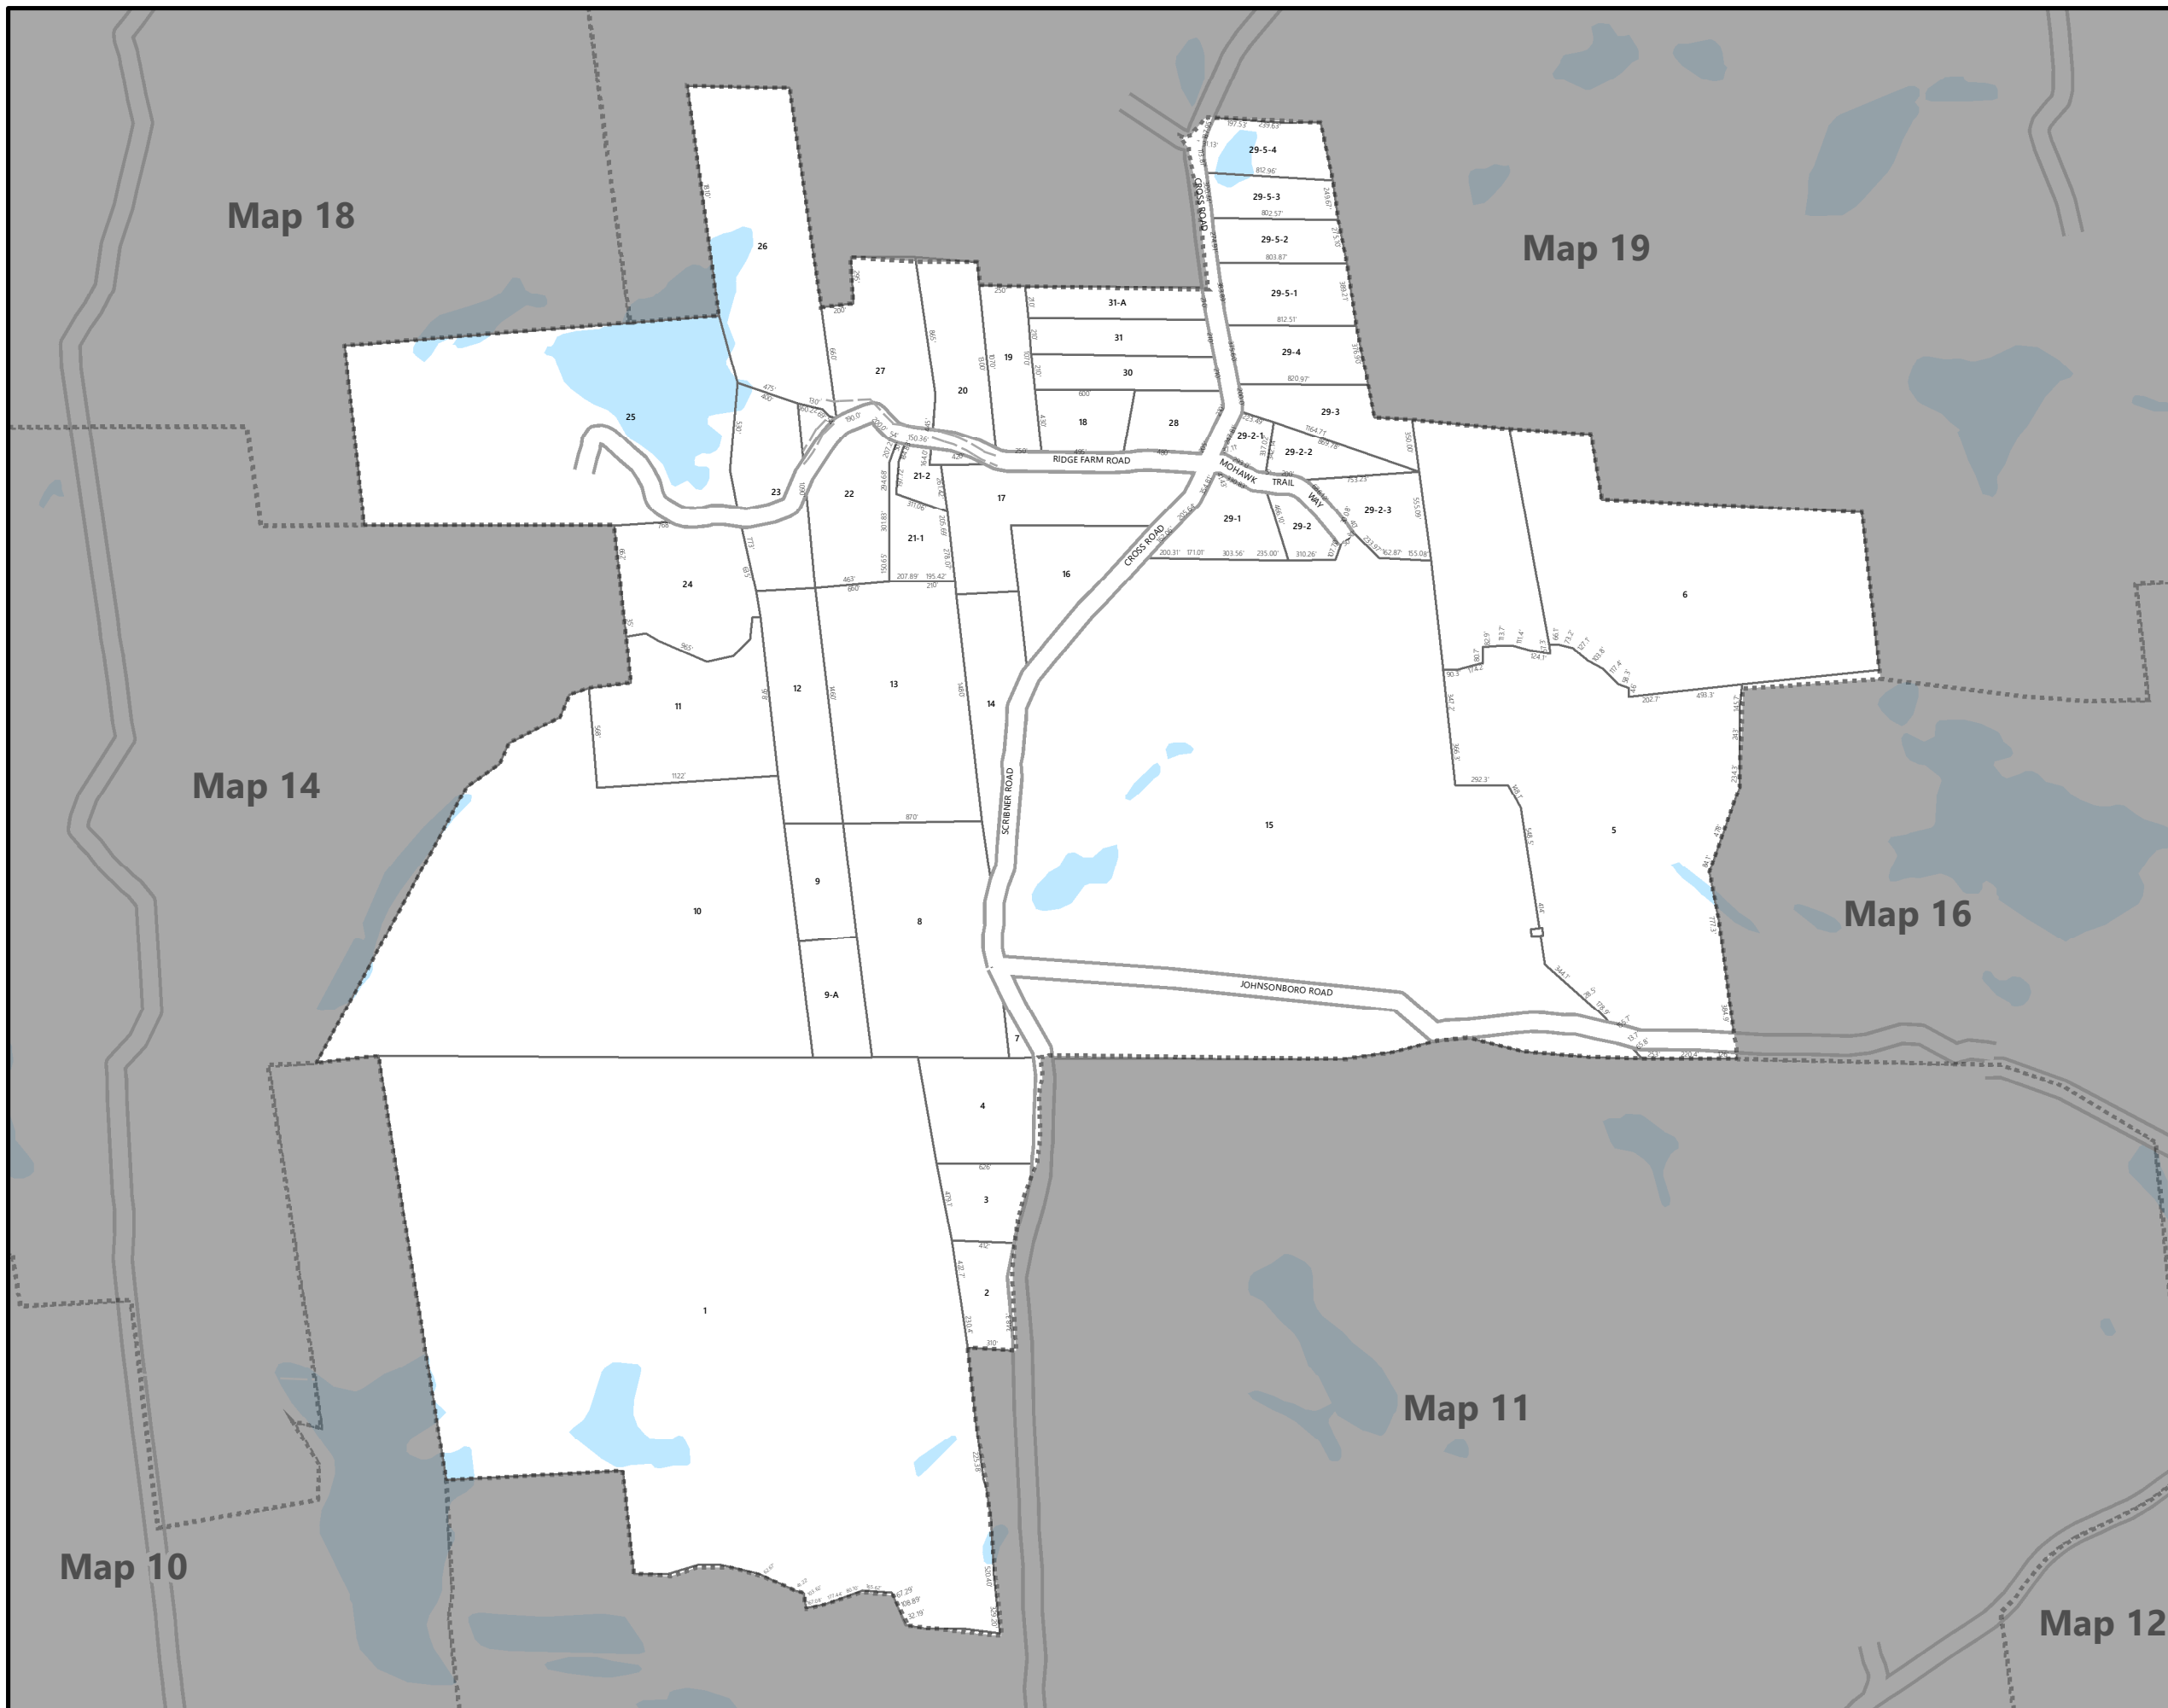

Map 15

TAX PARCELS MAP
STRAFFORD
NEW HAMPSHIRE

0 0.075 0.15 0.3 Miles

0 475 950 1,900 Feet

Legend

- Easements
- Adjacent Map Sheets
- Current Map Sheet Parcels
- Lakes and Ponds

**THIS MAP IS FOR ASSESSMENT PURPOSES ONLY.
IT IS NOT INTENDED FOR LEGAL DESCRIPTION
OR CONVEYANCE.**

Prepared by the **Strafford Regional Planning Commission**
150 Wakefield St. Suite 12 Rochester, NH 03867
Phone: (603) 994-3500
Email: srpc@strafford.org

Date: 6/23/2020
Author: Jackson Rand and Stephen Geis

2019
Town of Strafford, NH