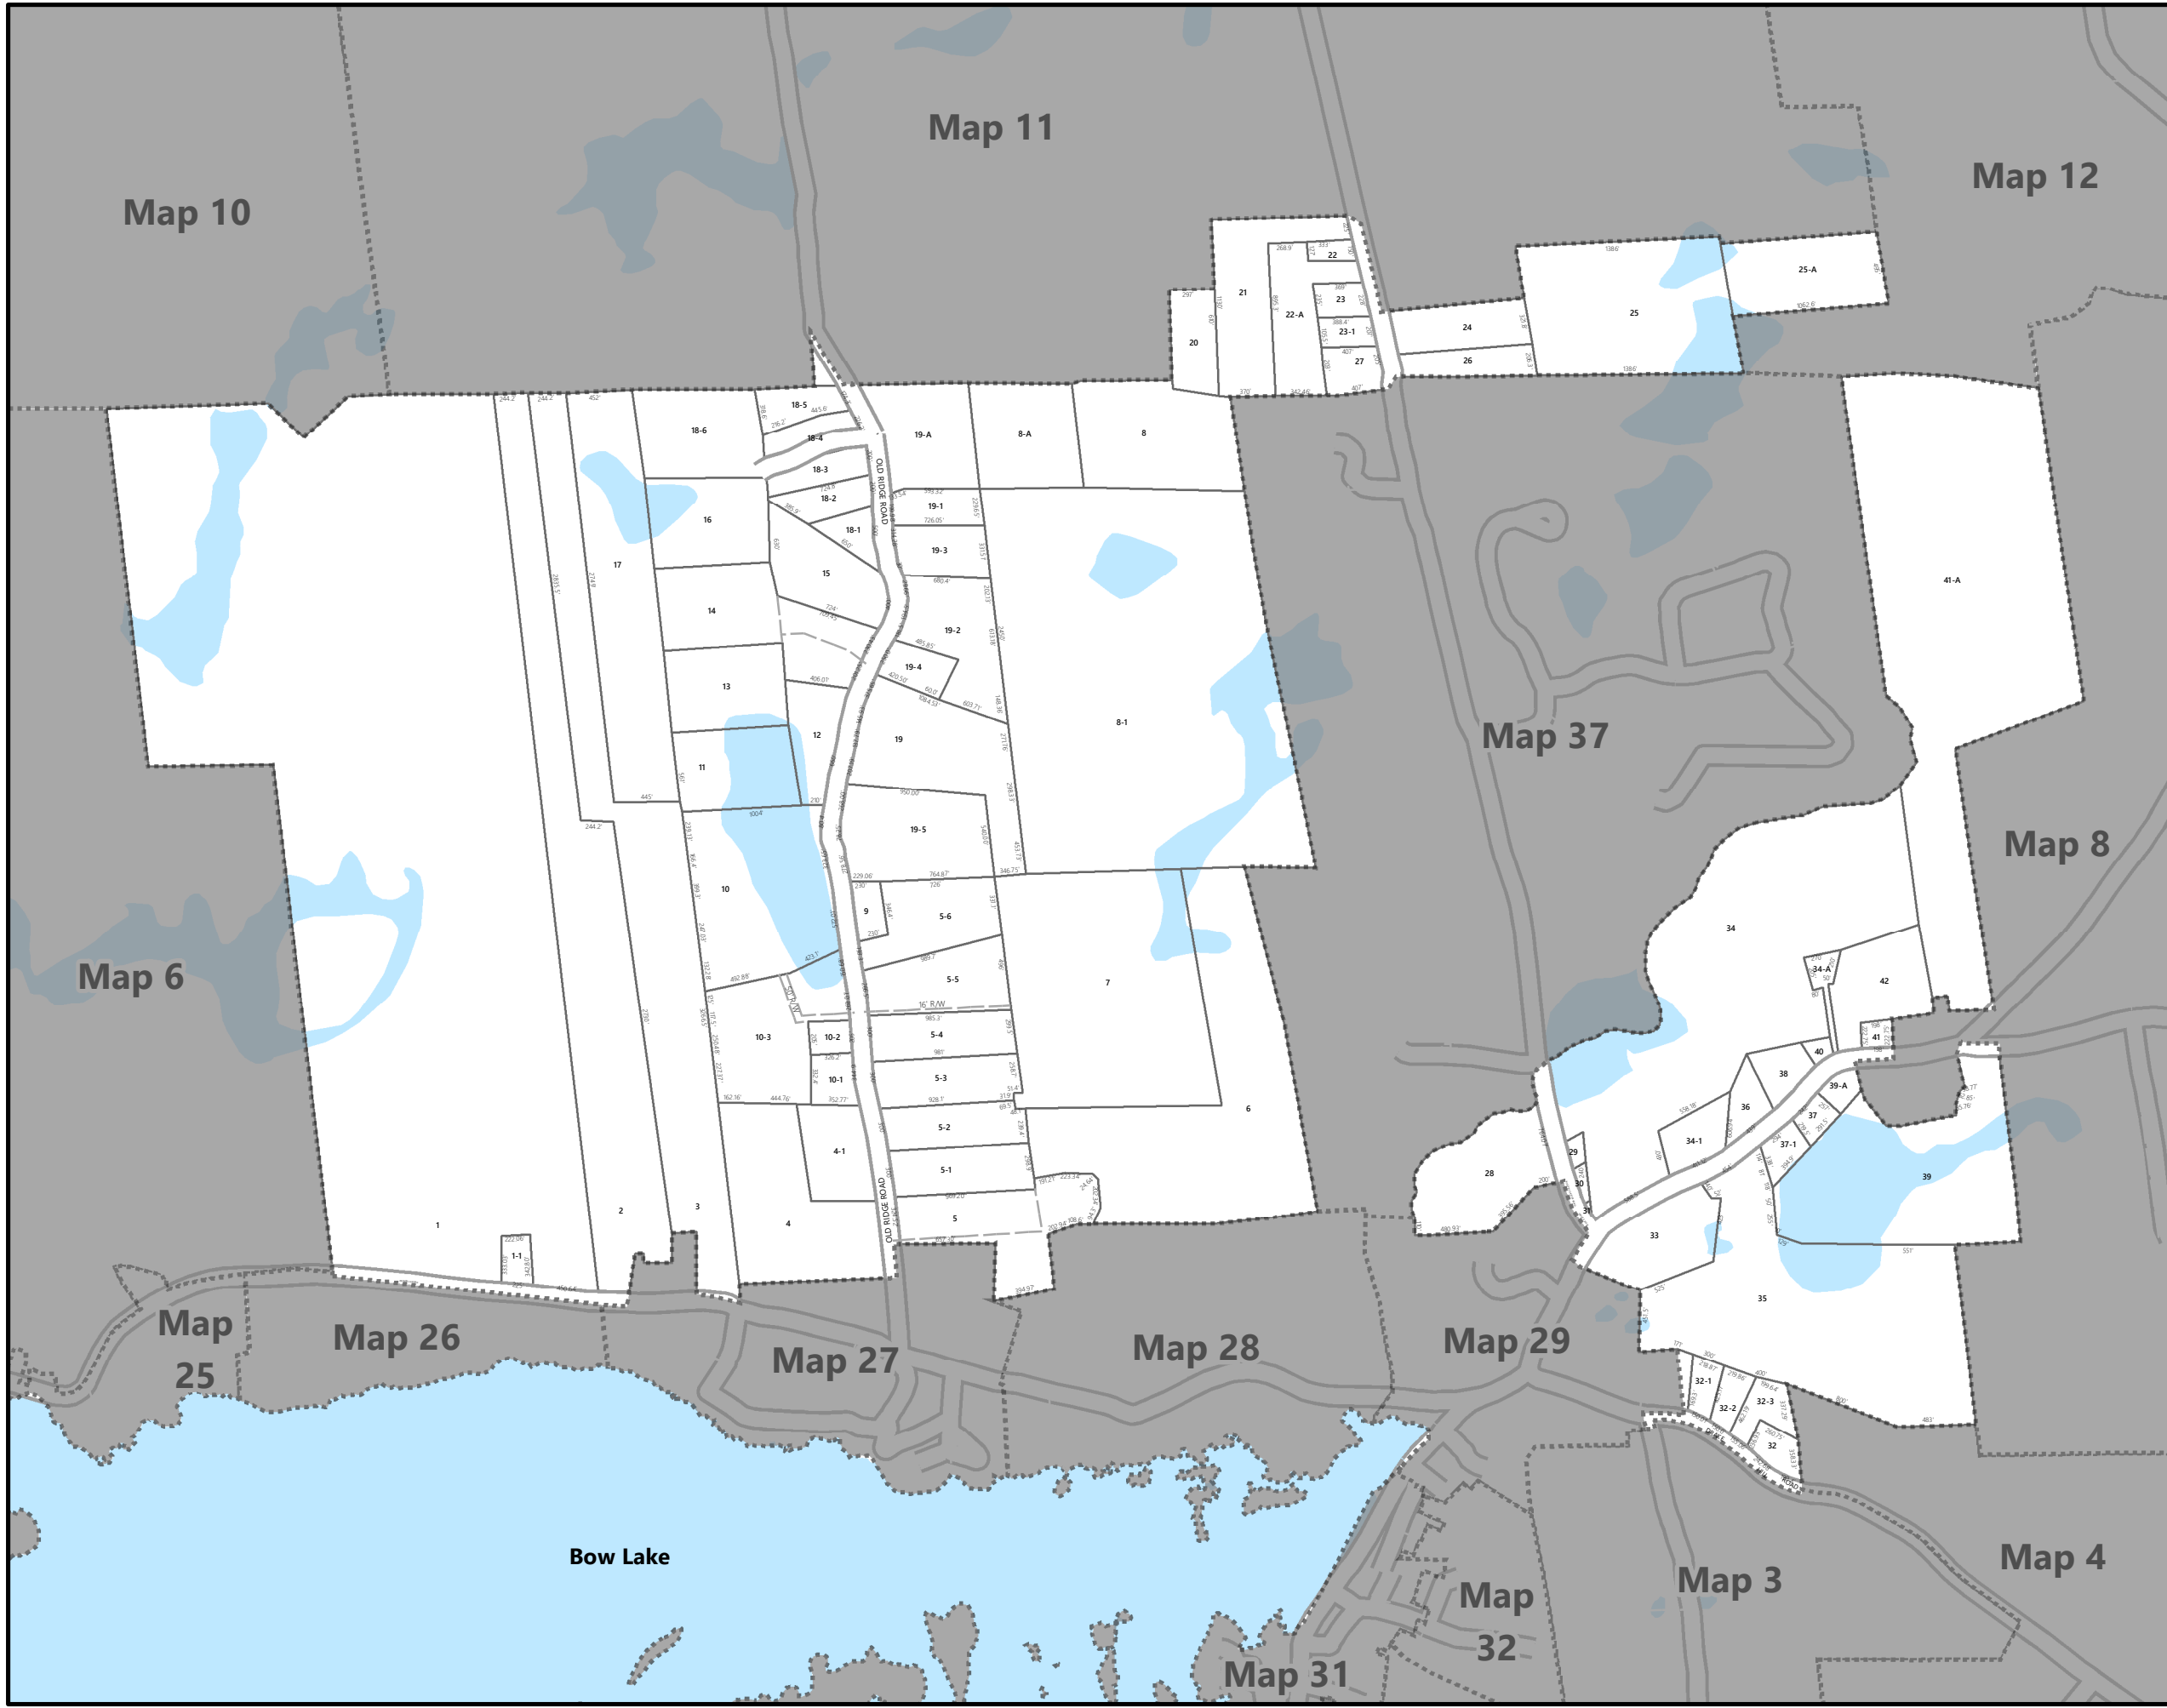

Map 7

TAX PARCELS MAP
STRAFFORD
NEW HAMPSHIRE

Legend

- Easements
- Adjacent Map Sheets
- Current Map Sheet Parcels
- Lakes and Ponds

**THIS MAP IS FOR ASSESSMENT PURPOSES ONLY.
IT IS NOT INTENDED FOR LEGAL DESCRIPTION
OR CONVEYANCE.**

Prepared by the **Strafford Regional Planning Commission**
150 Wakefield St. Suite 12 Rochester, NH 03867
Phone: (603) 994-3500
Email: srpc@strafford.org

Date: 6/23/2020
Author: Jackson Rand and Stephen Geis

2019
Town of Strafford, NH