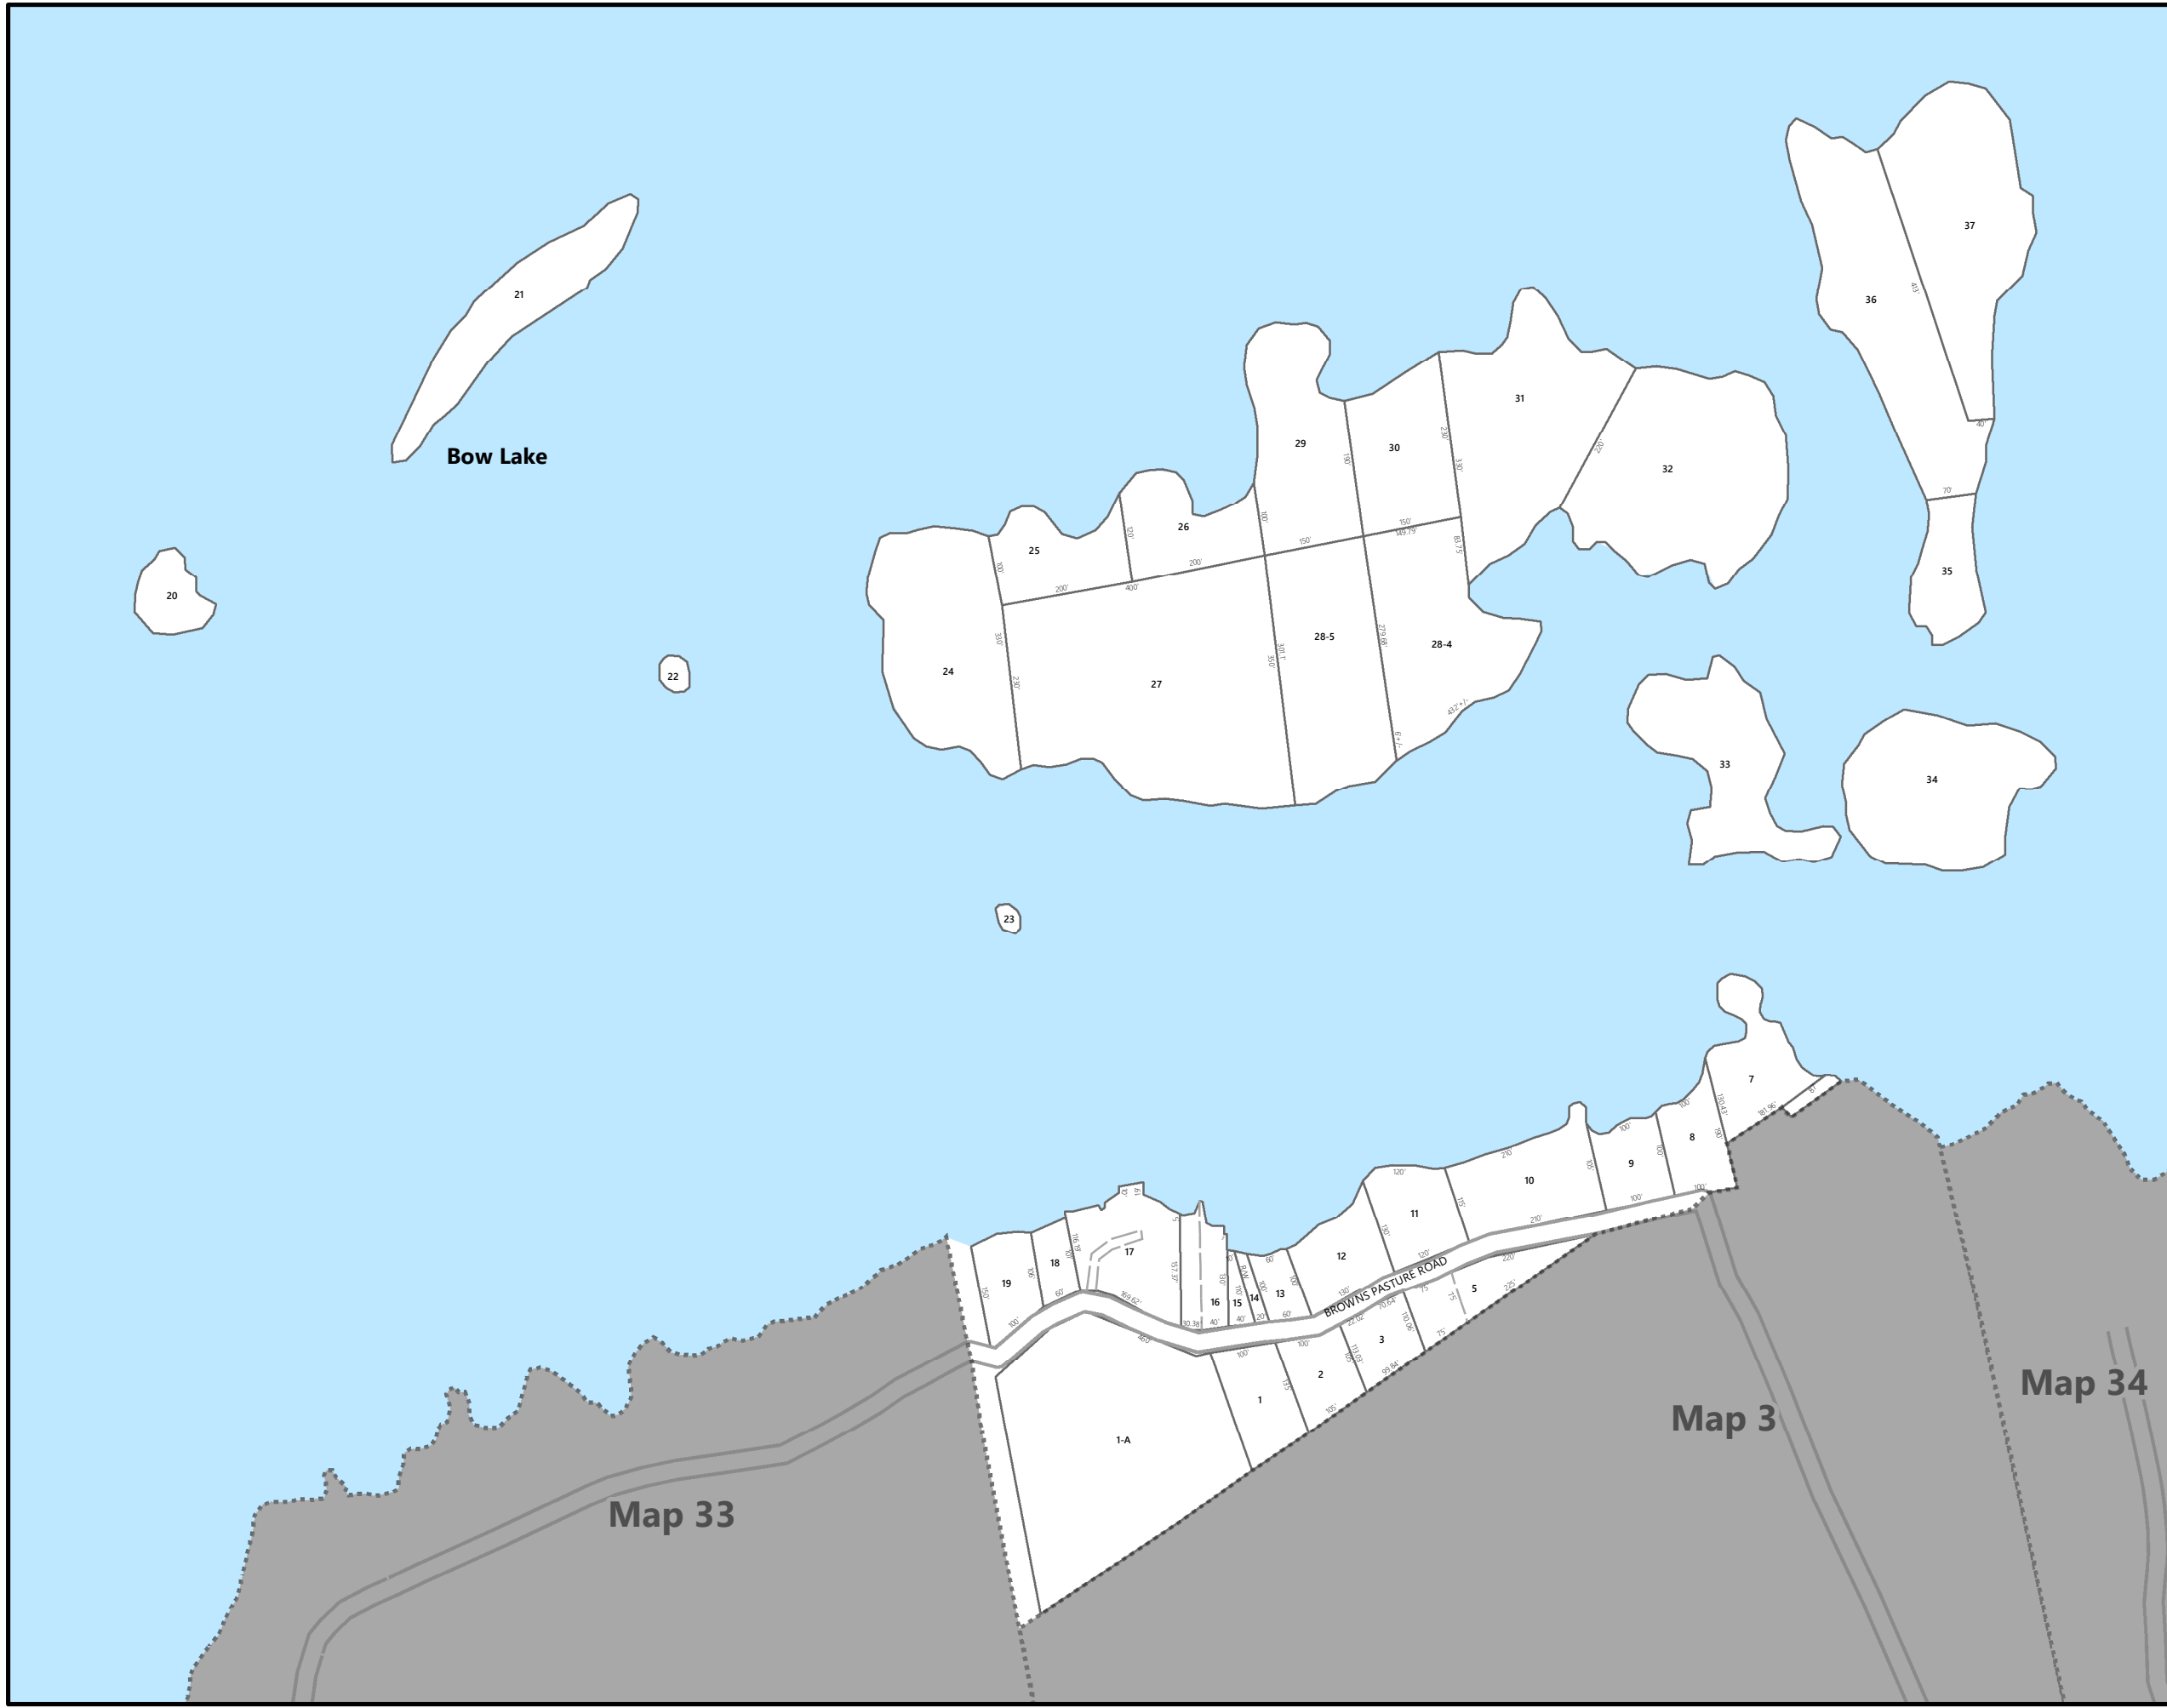

Map 30

TAX PARCELS MAP
STRAFFORD
NEW HAMPSHIRE

0 0.015 0.03 0.06 Miles

0 112.5 225 450 Feet

Legend

- --- Easements
- ▨ Adjacent Map Sheets
- Current Map Sheet Parcels
- Lakes and Ponds

**THIS MAP IS FOR ASSESSMENT PURPOSES ONLY.
IT IS NOT INTENDED FOR LEGAL DESCRIPTION
OR CONVEYANCE.**

Prepared by the **Stafford Regional Planning Commission**
150 Wakefield St. Suite 12 Rochester, NH 03867
Phone: (603) 994-3500
Email: srpc@stafford.org

Date: 6/23/2020
Author: Jackson Rand and Stephen Geis

2019
Town of Stafford, NH