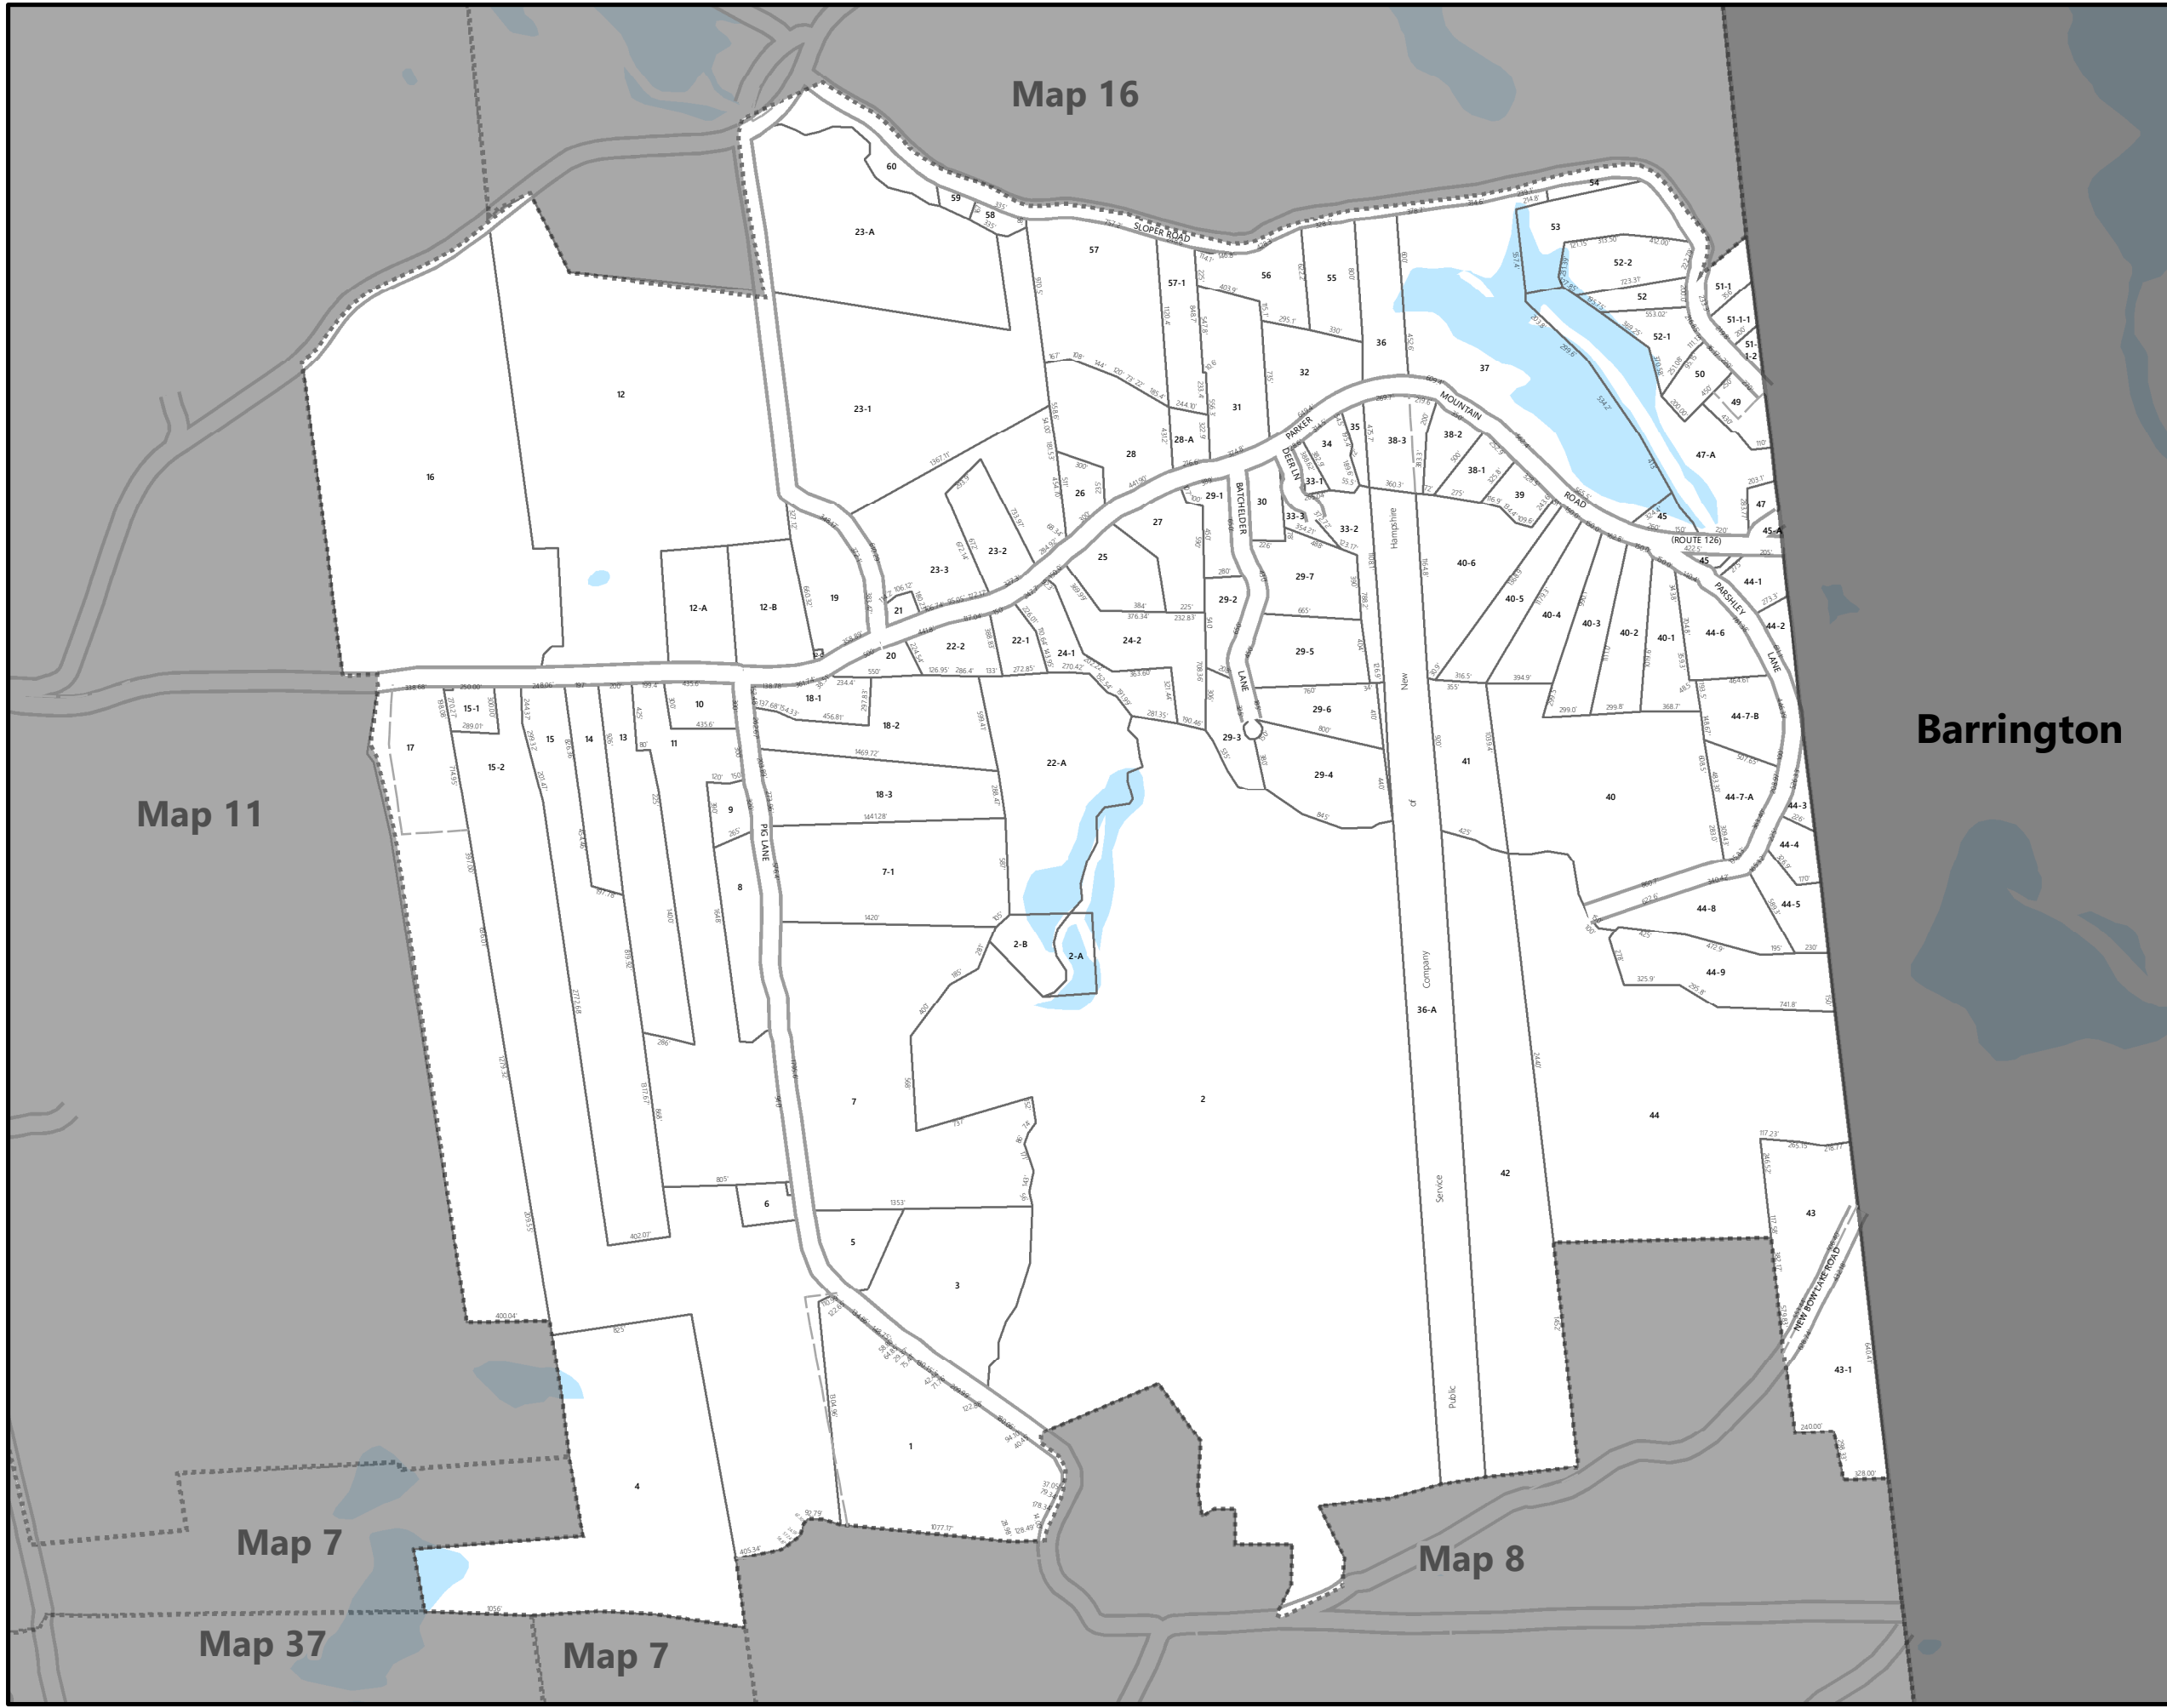

Map 12

TAX PARCELS MAP
STRAFFORD
NEW HAMPSHIRE

Legend

- Easements
- Adjacent Map Sheets
- Current Map Sheet Parcels
- Lakes and Ponds

**THIS MAP IS FOR ASSESSMENT PURPOSES ONLY.
IT IS NOT INTENDED FOR LEGAL DESCRIPTION
OR CONVEYANCE.**

Prepared by the **Strafford Regional Planning Commission**
150 Wakefield St. Suite 12 Rochester, NH 03867
Phone: (603) 994-3500
Email: srpc@strafford.org

Date: 6/23/2020
Author: Jackson Rand and Stephen Geis

2019
Town of Strafford, NH