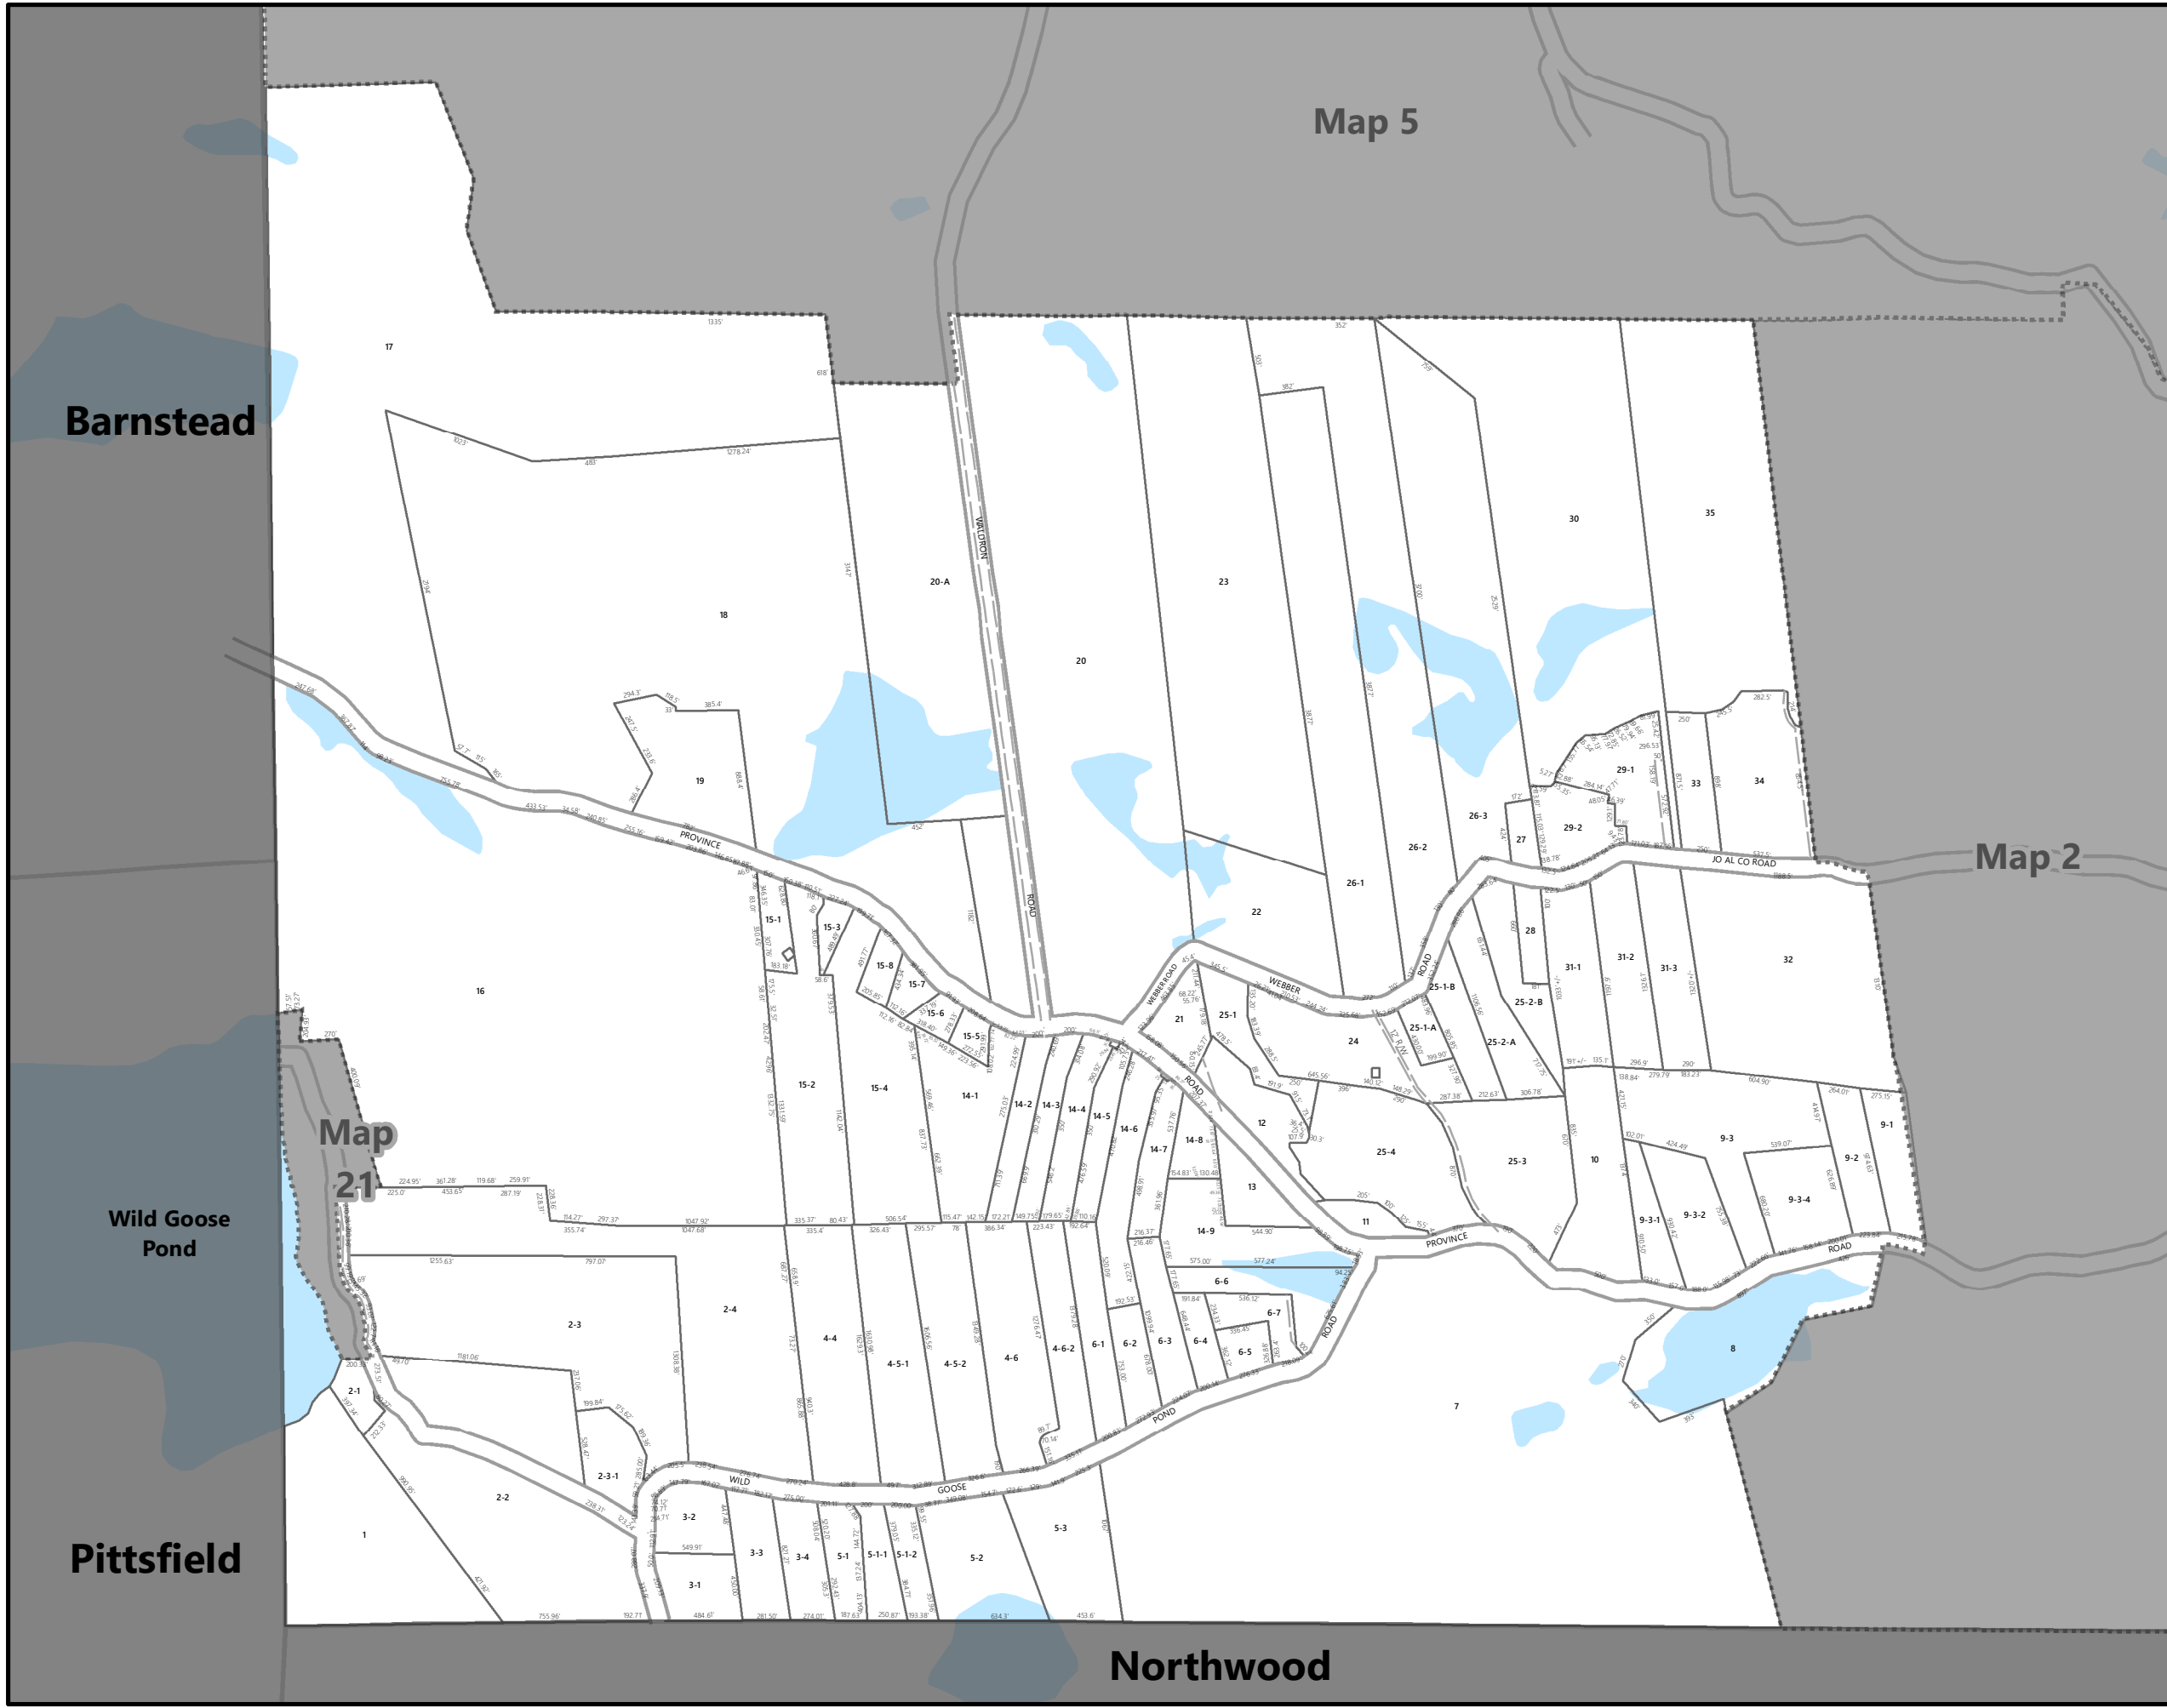

Map 1

TAX PARCELS MAP
STRAFFORD
NEW HAMPSHIRE

Legend

- Easements
- Adjacent Map Sheets
- Current Map Sheet Parcels
- Lakes and Ponds

**THIS MAP IS FOR ASSESSMENT PURPOSES ONLY.
IT IS NOT INTENDED FOR LEGAL DESCRIPTION
OR CONVEYANCE.**

Prepared by the **Strafford Regional Planning Commission**
150 Wakefield St. Suite 12 Rochester, NH 03867
Phone: (603) 994-3500
Email: srpc@strafford.org

Date: 6/23/2020
Author: Jackson Rand and Stephen Geis

2019
Town of Strafford, NH