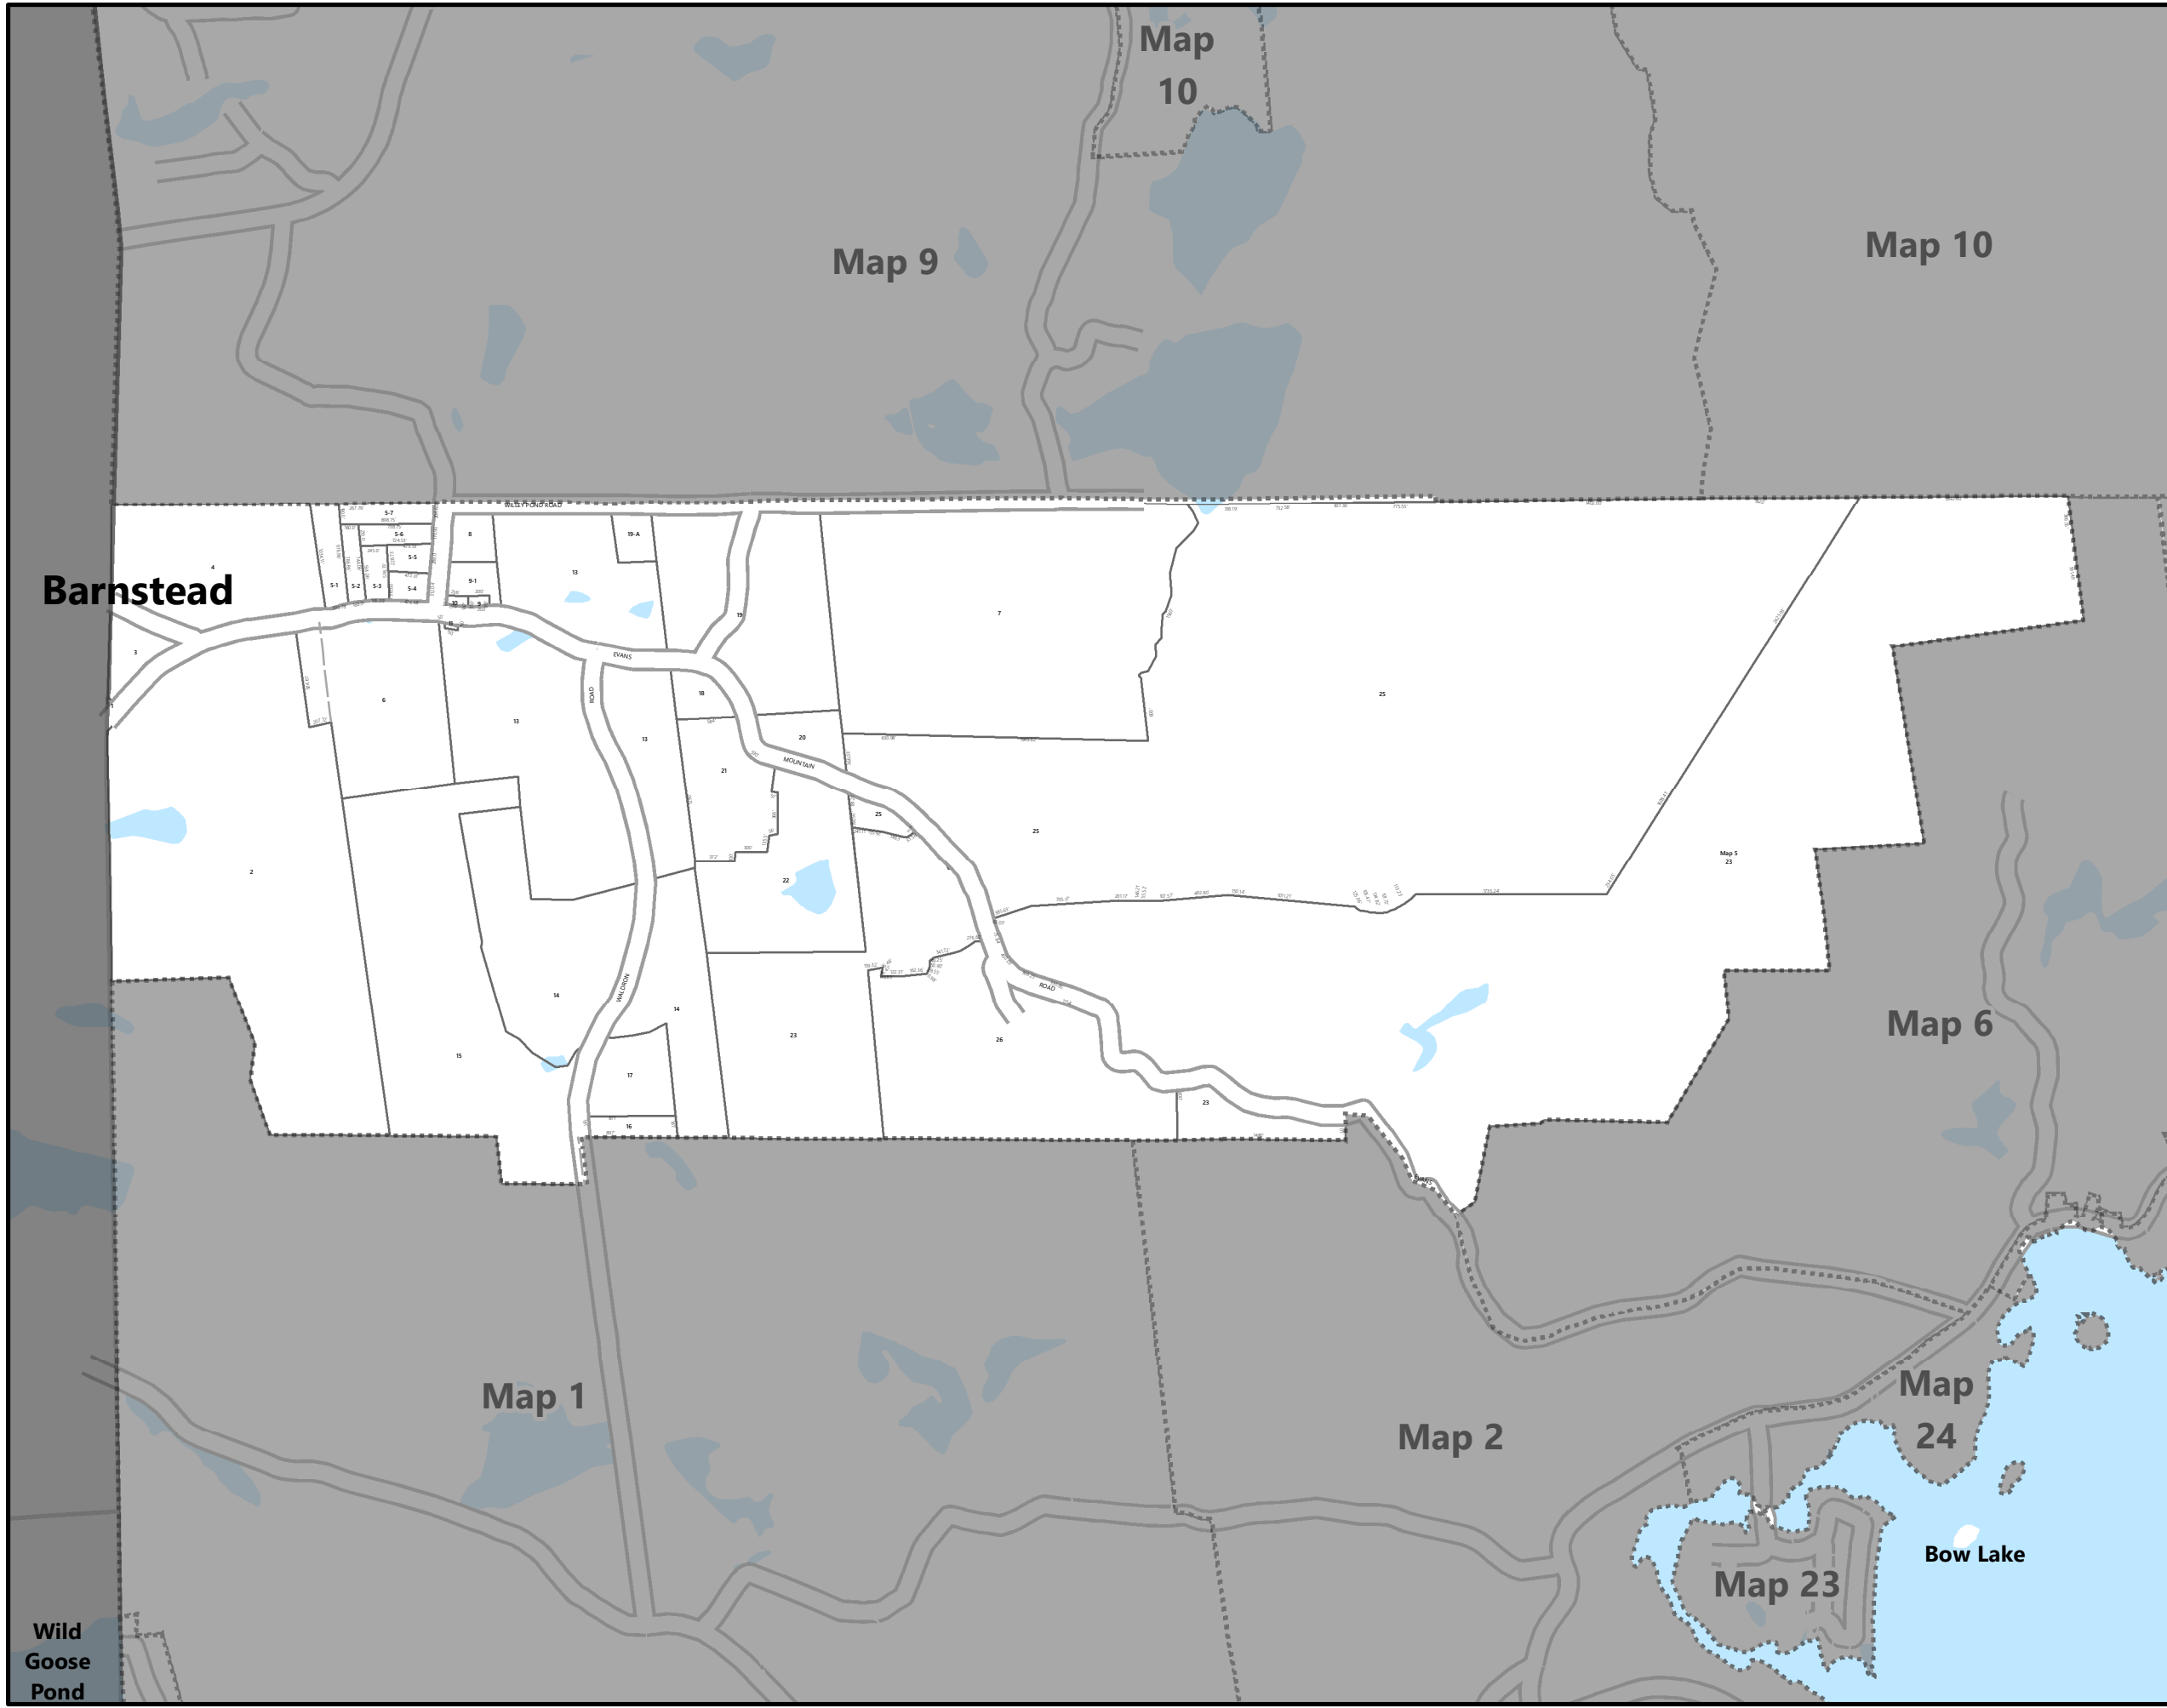

Map 5

TAX PARCELS MAP
STRAFFORD
NEW HAMPSHIRE

Legend

- Easements
- Adjacent Map Sheets
- Current Map Sheet Parcels
- Lakes and Ponds

**THIS MAP IS FOR ASSESSMENT PURPOSES ONLY.
IT IS NOT INTENDED FOR LEGAL DESCRIPTION
OR CONVEYANCE.**

Prepared by the **Strafford Regional Planning Commission**
150 Wakefield St. Suite 12 Rochester, NH 03867
Phone: (603) 994-3500
Email: srpc@strafford.org

Date: 6/23/2020
Author: Jackson Rand and Stephen Geis

2019
Town of Strafford, NH