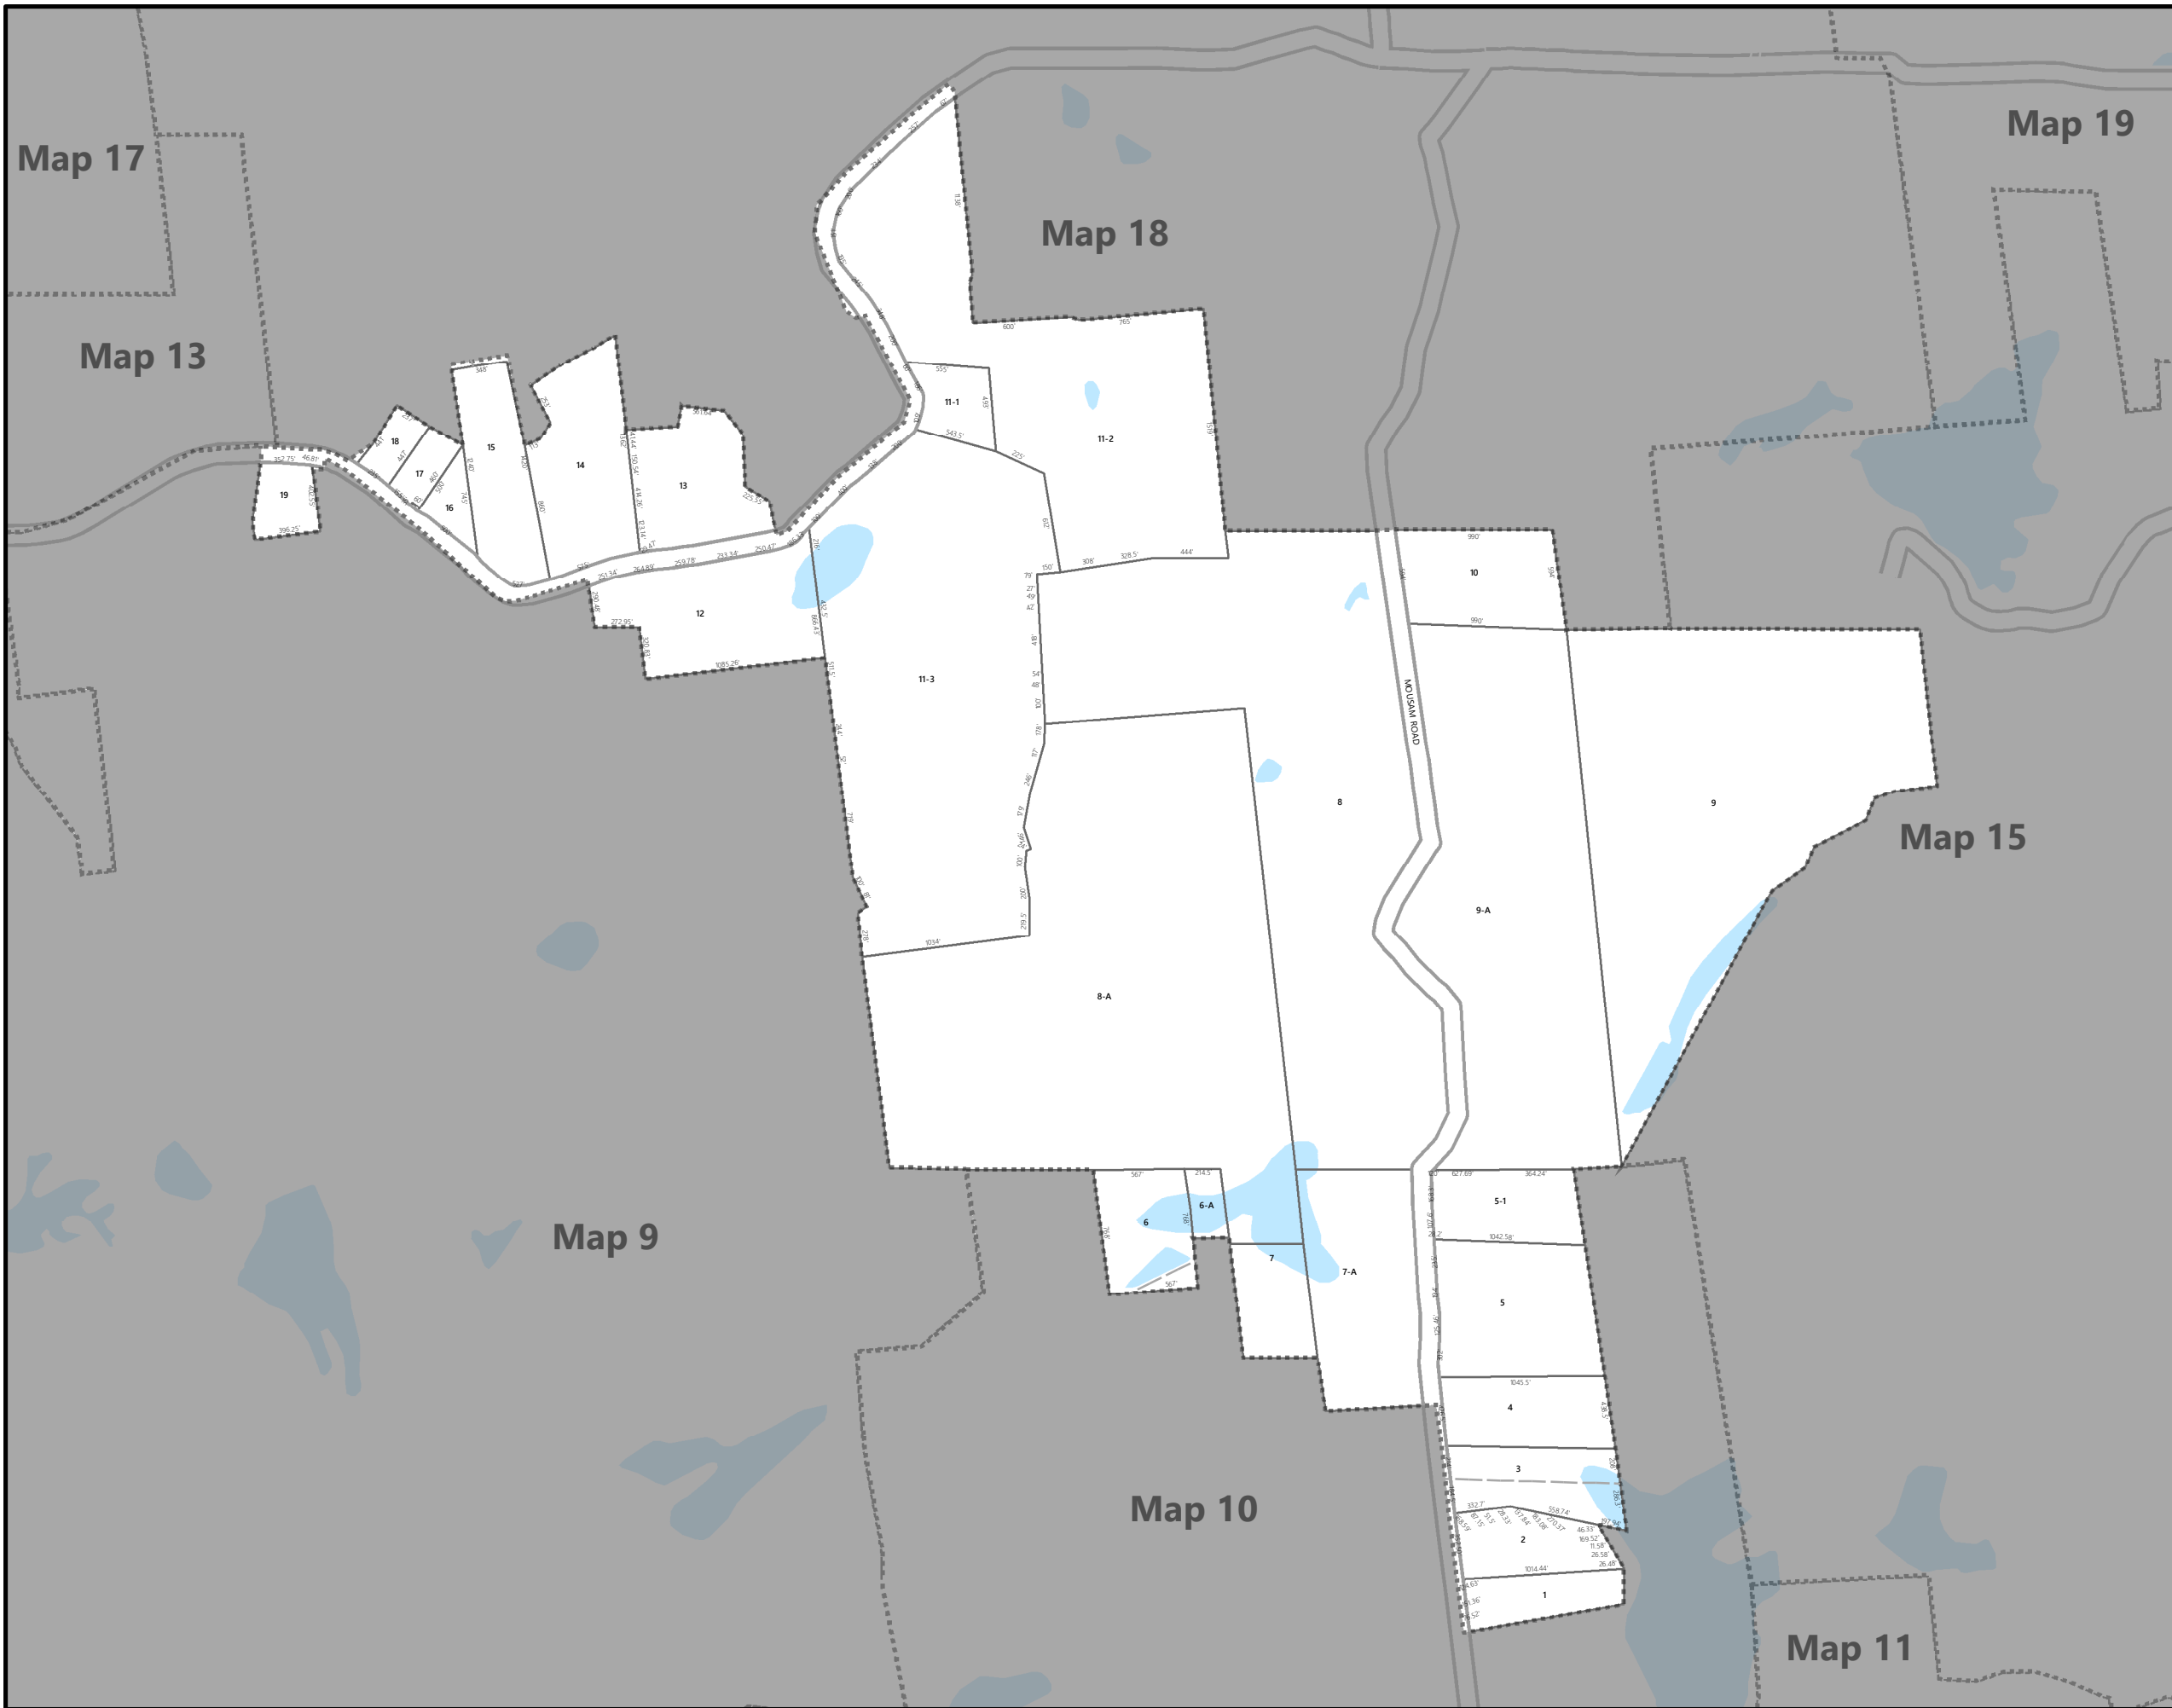

Map 14

TAX PARCELS MAP
STRAFFORD
NEW HAMPSHIRE

Legend

- Easements
- Adjacent Map Sheets
- Current Map Sheet Parcels
- Lakes and Ponds

**THIS MAP IS FOR ASSESSMENT PURPOSES ONLY.
IT IS NOT INTENDED FOR LEGAL DESCRIPTION
OR CONVEYANCE.**

Prepared by the **Strafford Regional Planning Commission**
150 Wakefield St. Suite 12 Rochester, NH 03867
Phone: (603) 994-3500
Email: srpc@strafford.org

Date: 6/23/2020
Author: Jackson Rand and Stephen Geis

2019
Town of Strafford, NH