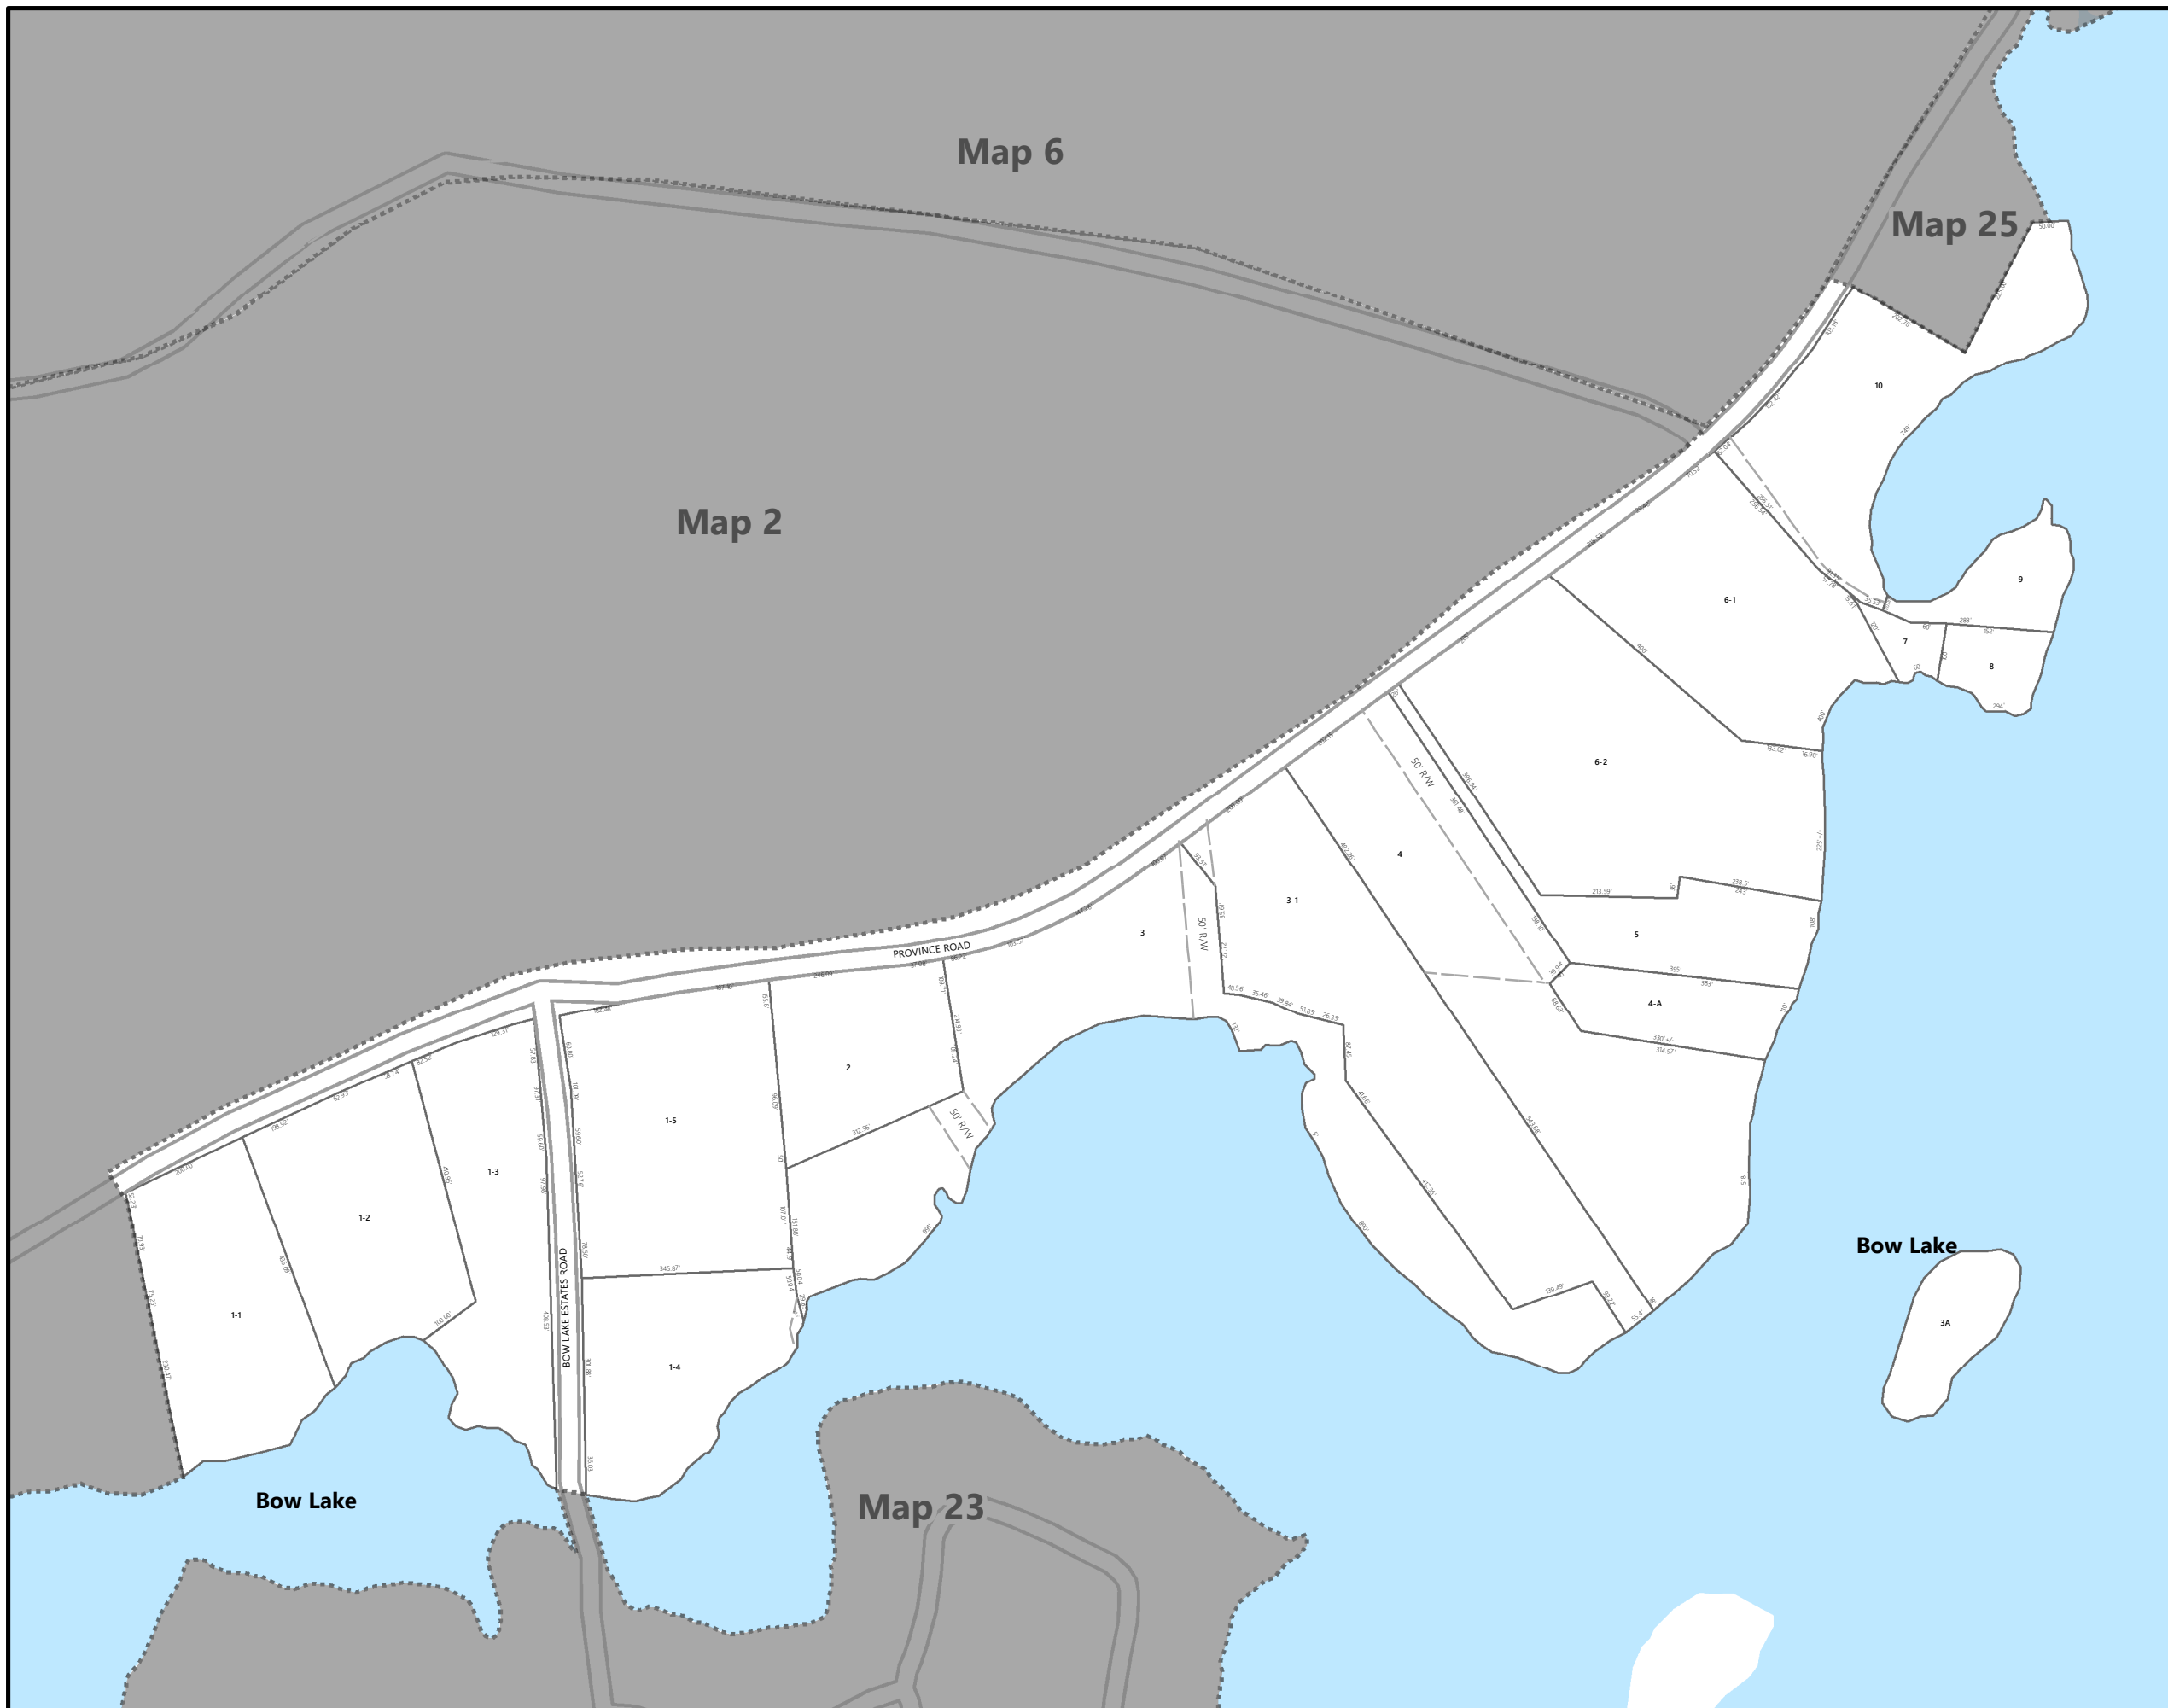

Map 24

TAX PARCELS MAP
STRAFFORD
NEW HAMPSHIRE

0 0.01750.035 0.07 Miles

0 130 260 520 Feet

Legend

- Easements
- Adjacent Map Sheets
- Current Map Sheet Parcels
- Lakes and Ponds

**THIS MAP IS FOR ASSESSMENT PURPOSES ONLY.
IT IS NOT INTENDED FOR LEGAL DESCRIPTION
OR CONVEYANCE.**

Prepared by the **Strafford Regional Planning Commission**
150 Wakefield St. Suite 12 Rochester, NH 03867
Phone: (603) 994-3500
Email: srpc@strafford.org

Date: 6/23/2020
Author: Jackson Rand and Stephen Geis

2019
Town of Strafford, NH