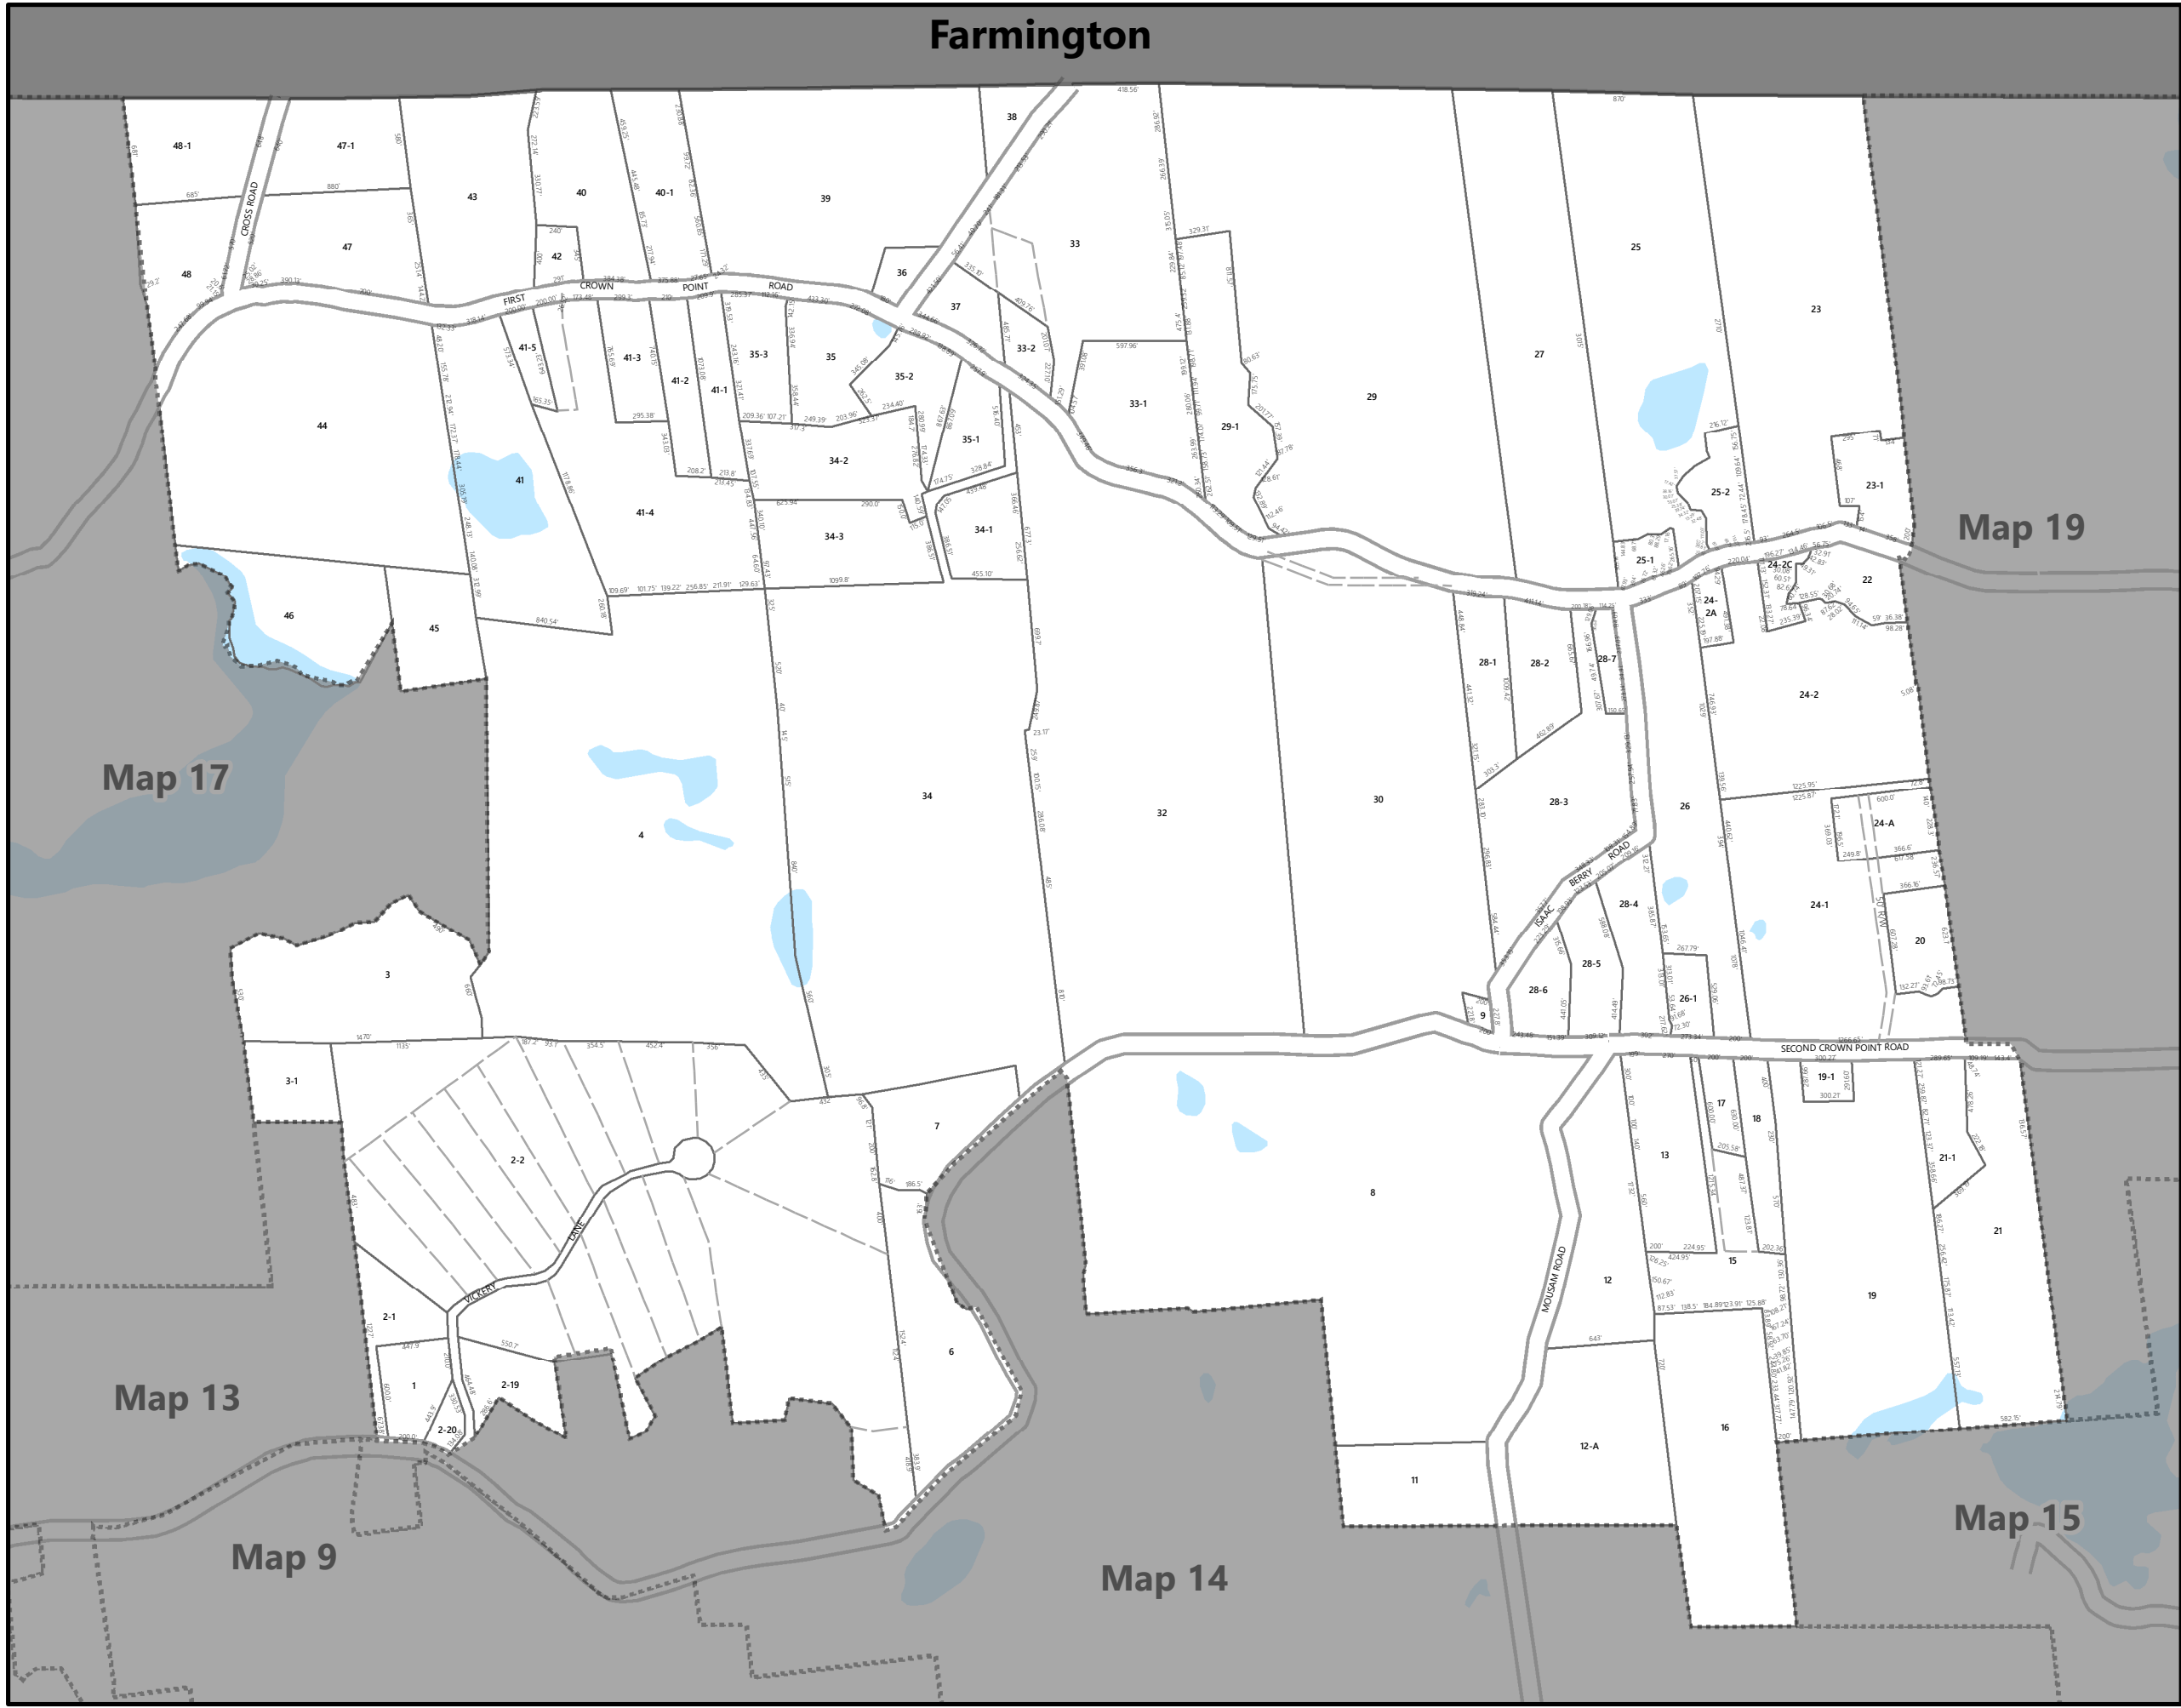

Farmington

Map 18

TAX PARCELS MAP
STRAFFORD
NEW HAMPSHIRE

0 0.05 0.1 0.2 Miles

0 465 930 1,860 Feet

Legend

- Easements
- Adjacent Map Sheets
- Current Map Sheet Parcels
- Lakes and Ponds

**THIS MAP IS FOR ASSESSMENT PURPOSES ONLY.
IT IS NOT INTENDED FOR LEGAL DESCRIPTION
OR CONVEYANCE.**

Prepared by the **Strafford Regional Planning Commission**
150 Wakefield St. Suite 12 Rochester, NH 03867
Phone: (603) 994-3500
Email: srpc@strafford.org

Date: 6/23/2020
Author: Jackson Rand and Stephen Geis

2019
Town of Strafford, NH