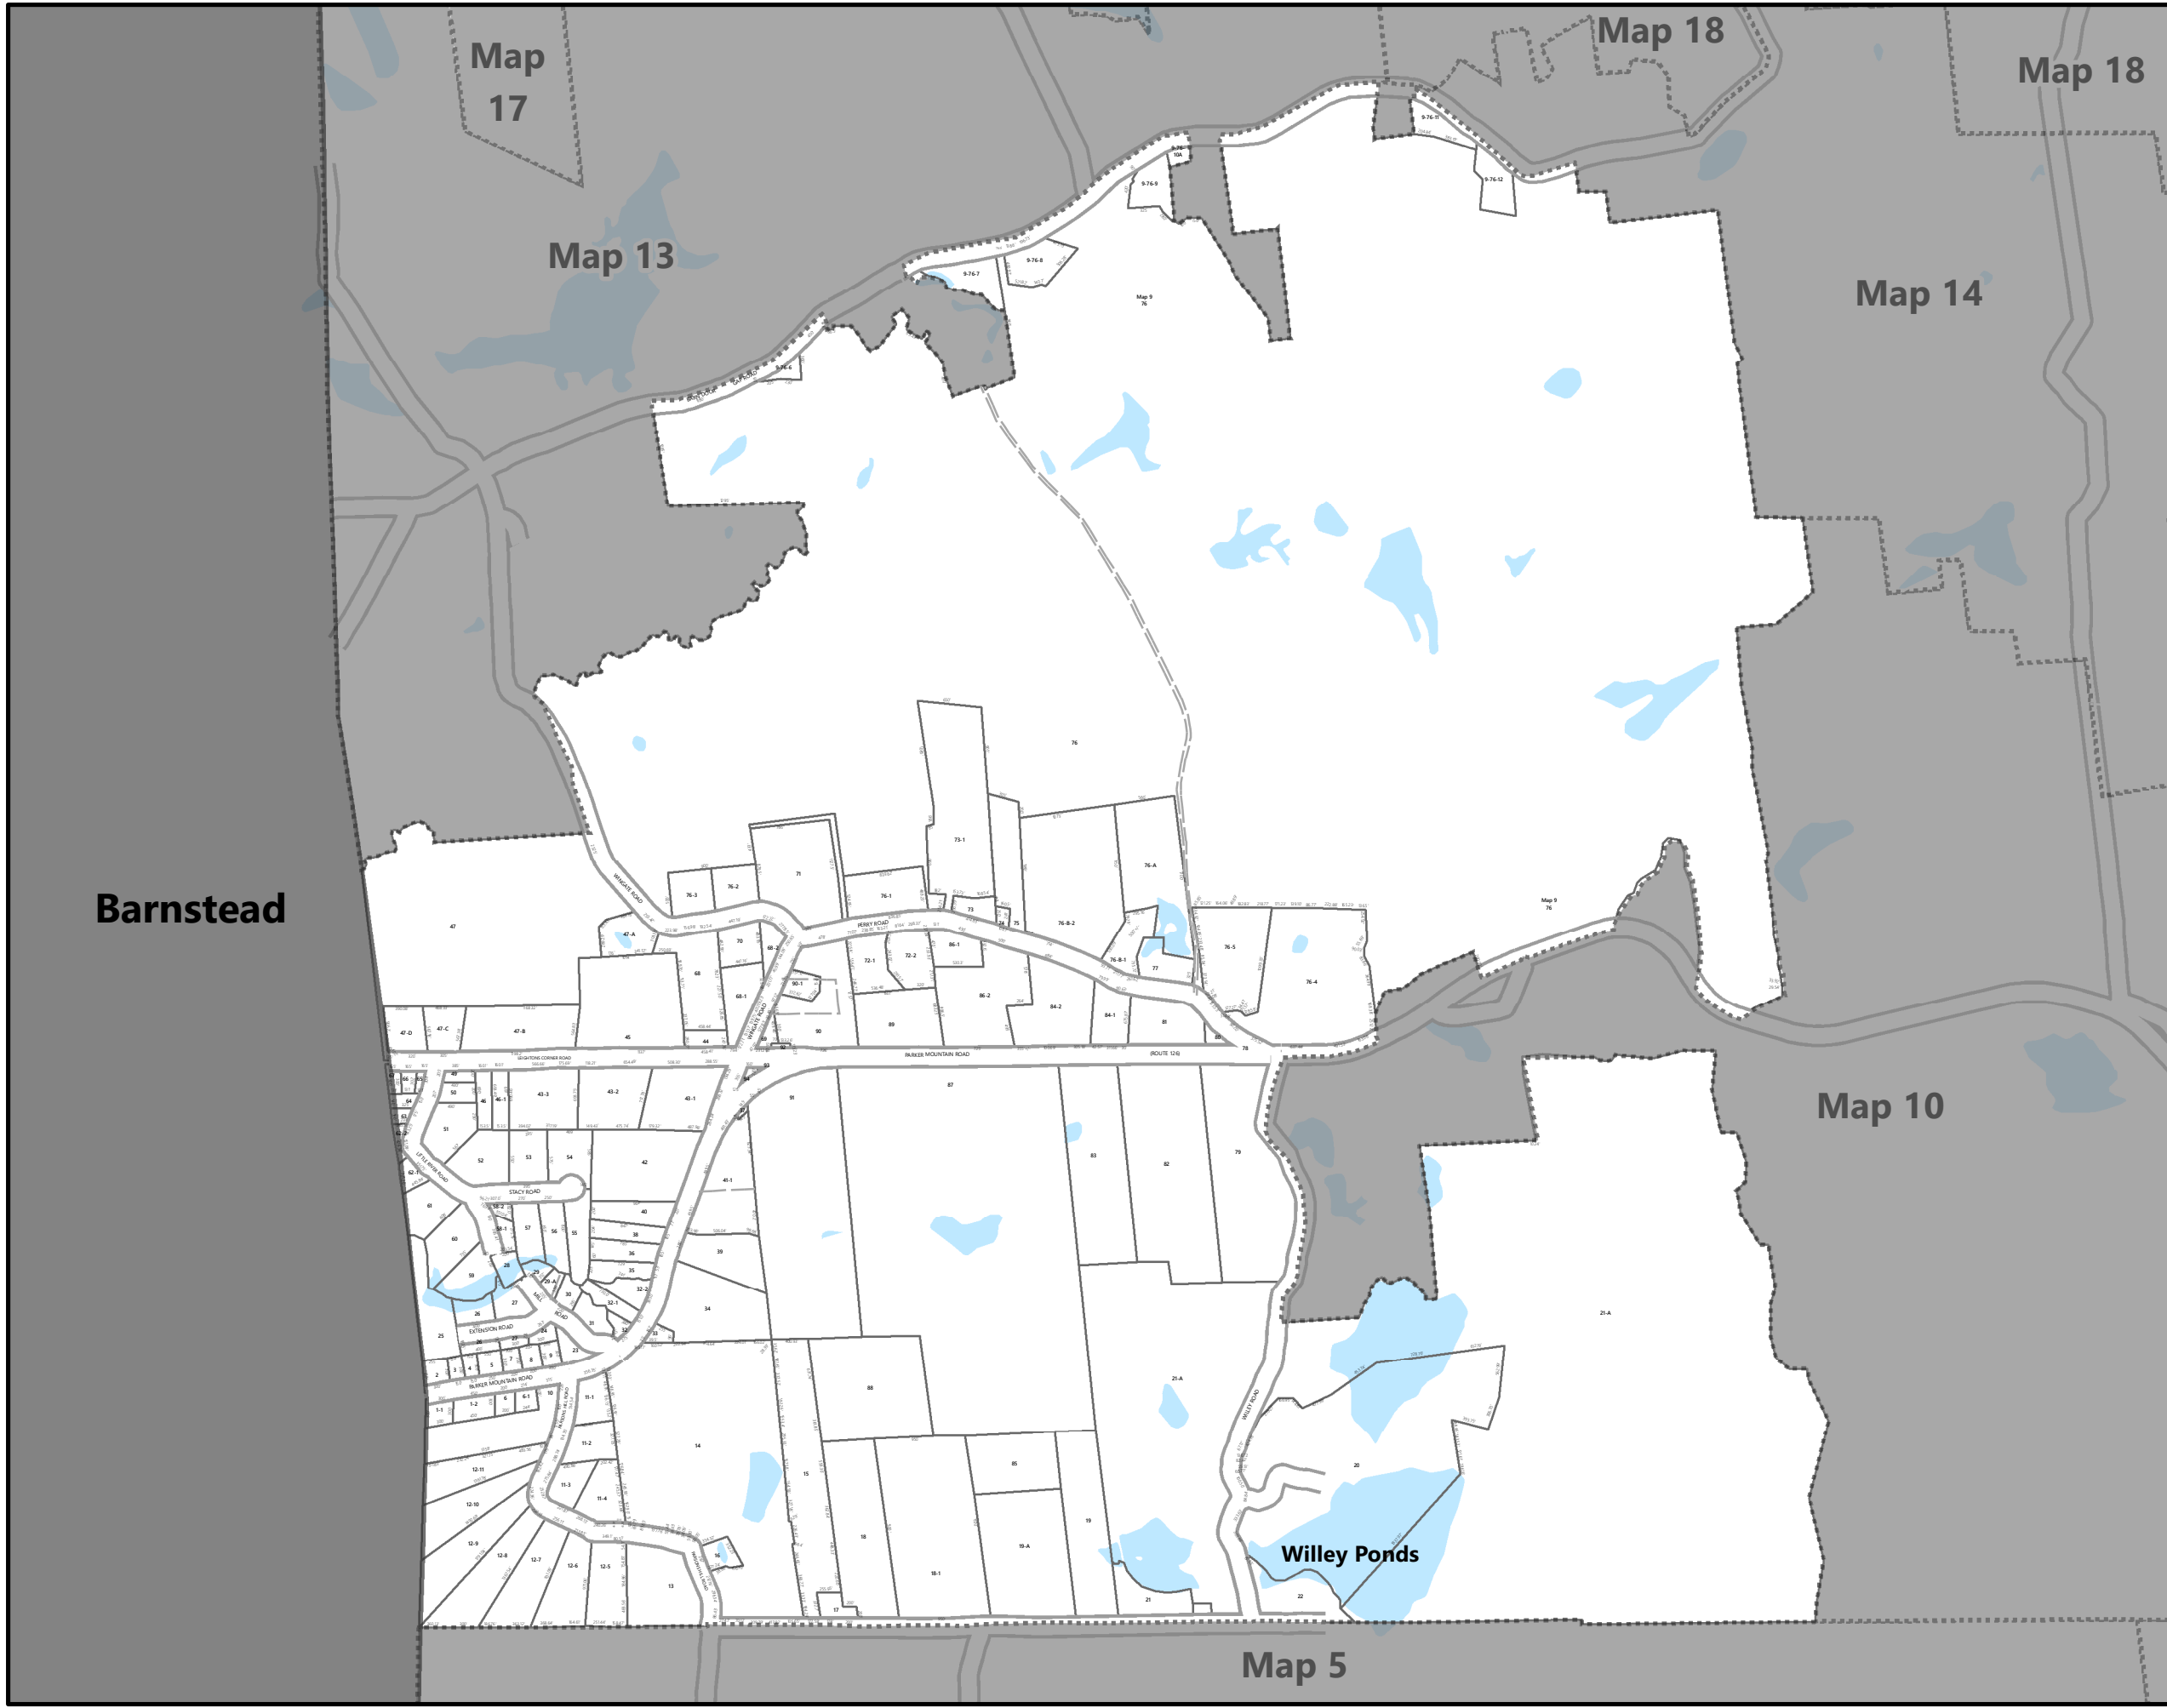

Map 9

TAX PARCELS MAP
STRAFFORD
NEW HAMPSHIRE

Legend

- Easements
- Adjacent Map Sheets
- Current Map Sheet Parcels
- Lakes and Ponds

**THIS MAP IS FOR ASSESSMENT PURPOSES ONLY.
IT IS NOT INTENDED FOR LEGAL DESCRIPTION
OR CONVEYANCE.**

Prepared by the **Strafford Regional Planning Commission**
150 Wakefield St. Suite 12 Rochester, NH 03867
Phone: (603) 994-3500
Email: srpc@strafford.org

Date: 6/23/2020
Author: Jackson Rand and Stephen Geis

2019
Town of Strafford, NH