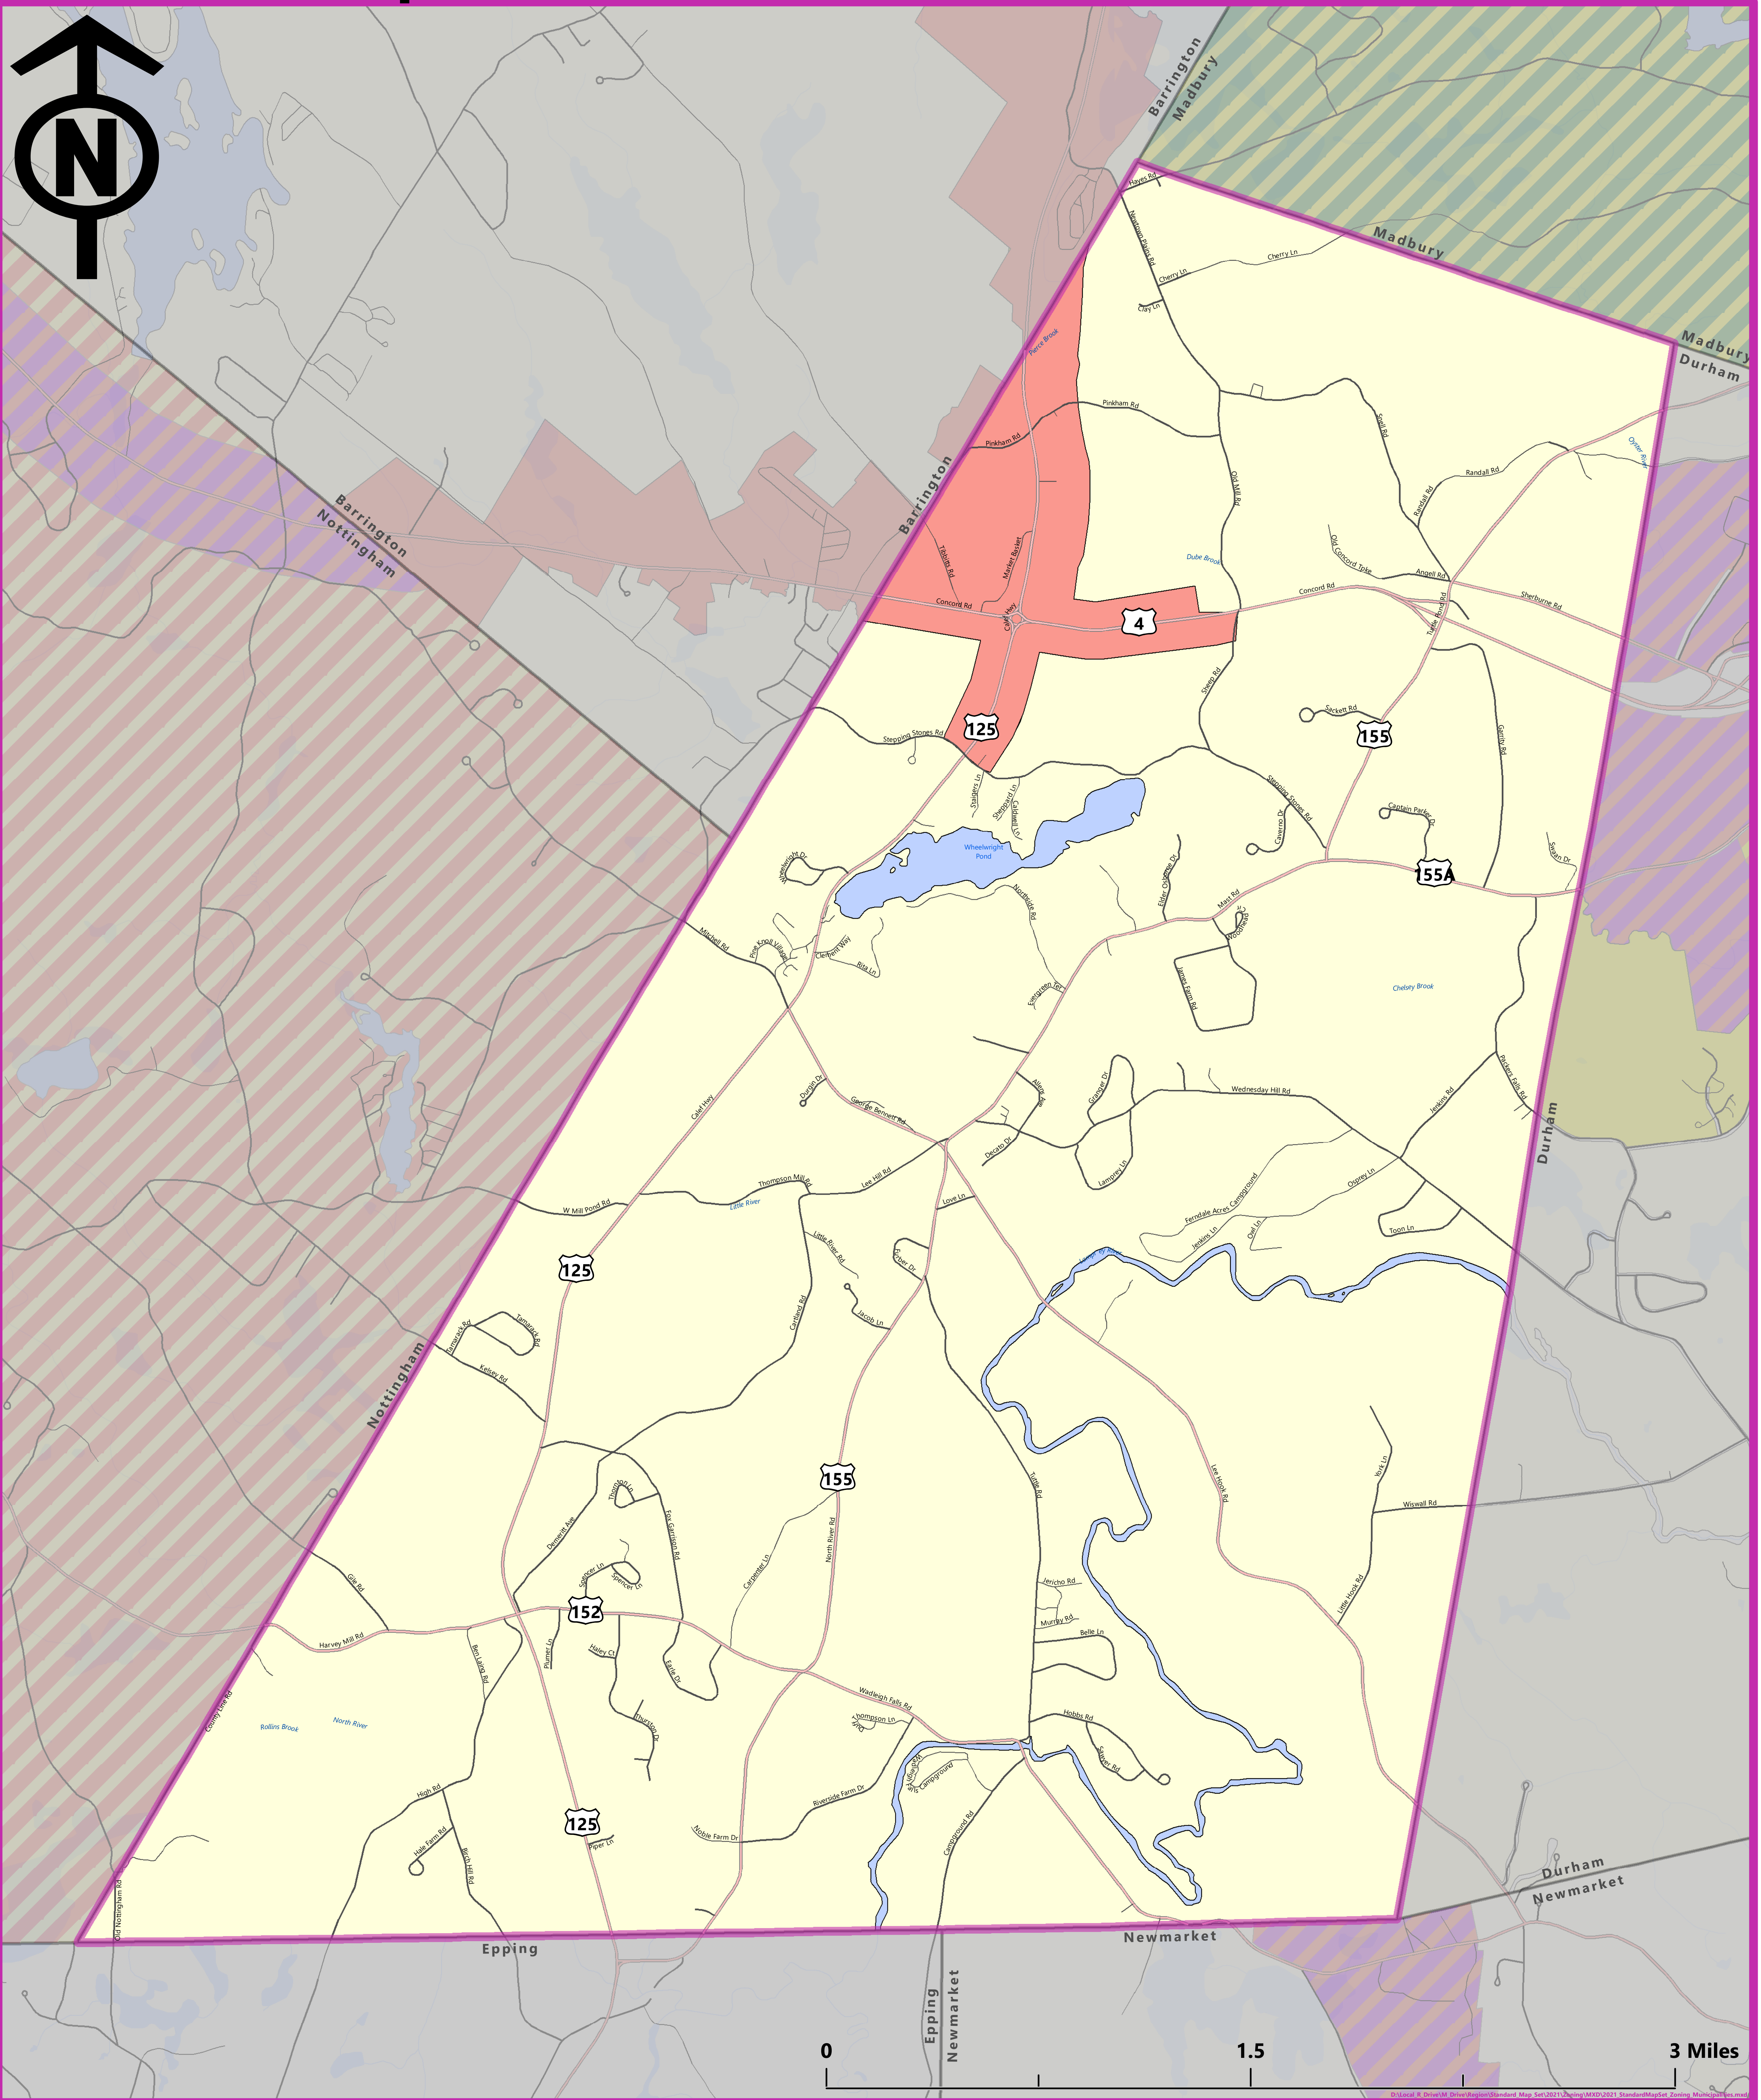

Lee, New Hampshire: Zoning

Prepared by
**Strafford Regional
Planning Commission**
150 Wakefield Street #12
Rochester, NH 03867
603-994-3500

Author: Jackson Rand
Date: 11/24/2021

Legend

1. **Roads**
2. State Roadways
   - Local
   - Private or Not-Maintained

Local Zoning Districts

- Residential
- Commercial
- Water