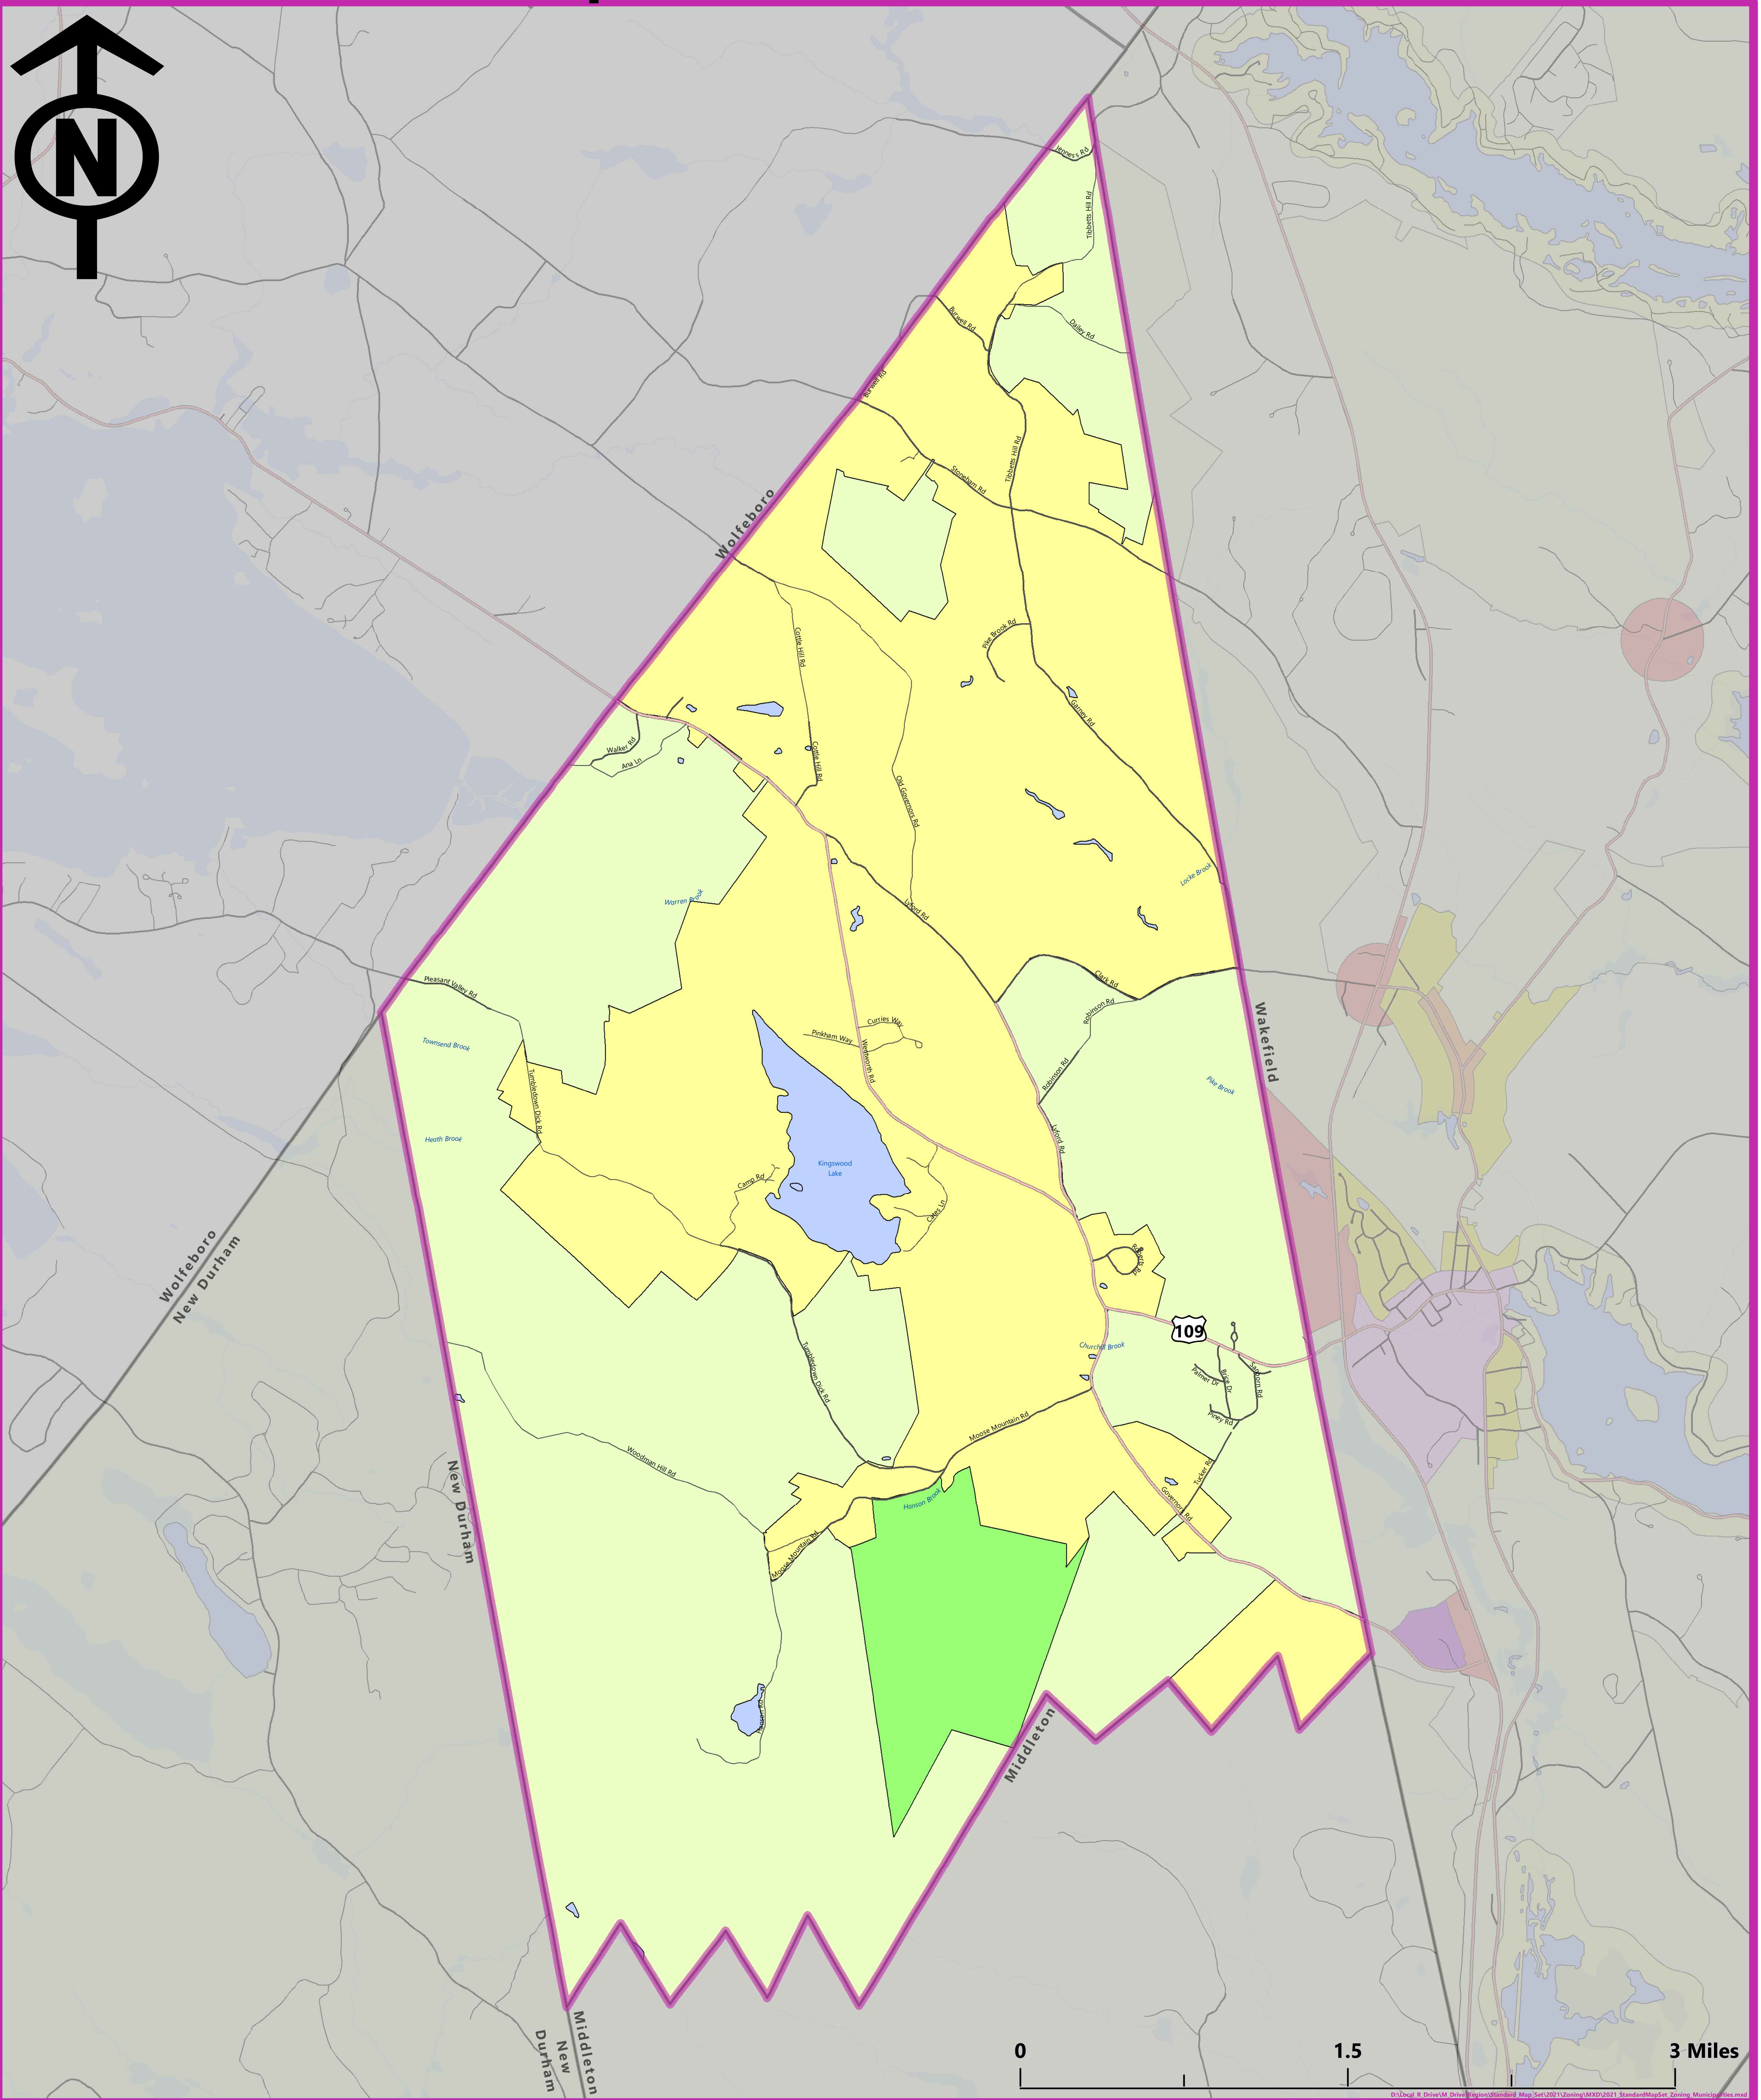

Brookfield, New Hampshire: Zoning

Prepared by
**Strafford Regional
Planning Commission**
150 Wakefield Street #12
Rochester, NH 03867
603-994-3500

Author: Jackson Rand
Date: 12/1/2021

Legend

1. **Roads**
2. State Roadways
   - Local
   - Private or Not-Maintained

Local Zoning Districts

- Workforce Housing
- Rural Residential/Agricultural
- Recreational
- Water