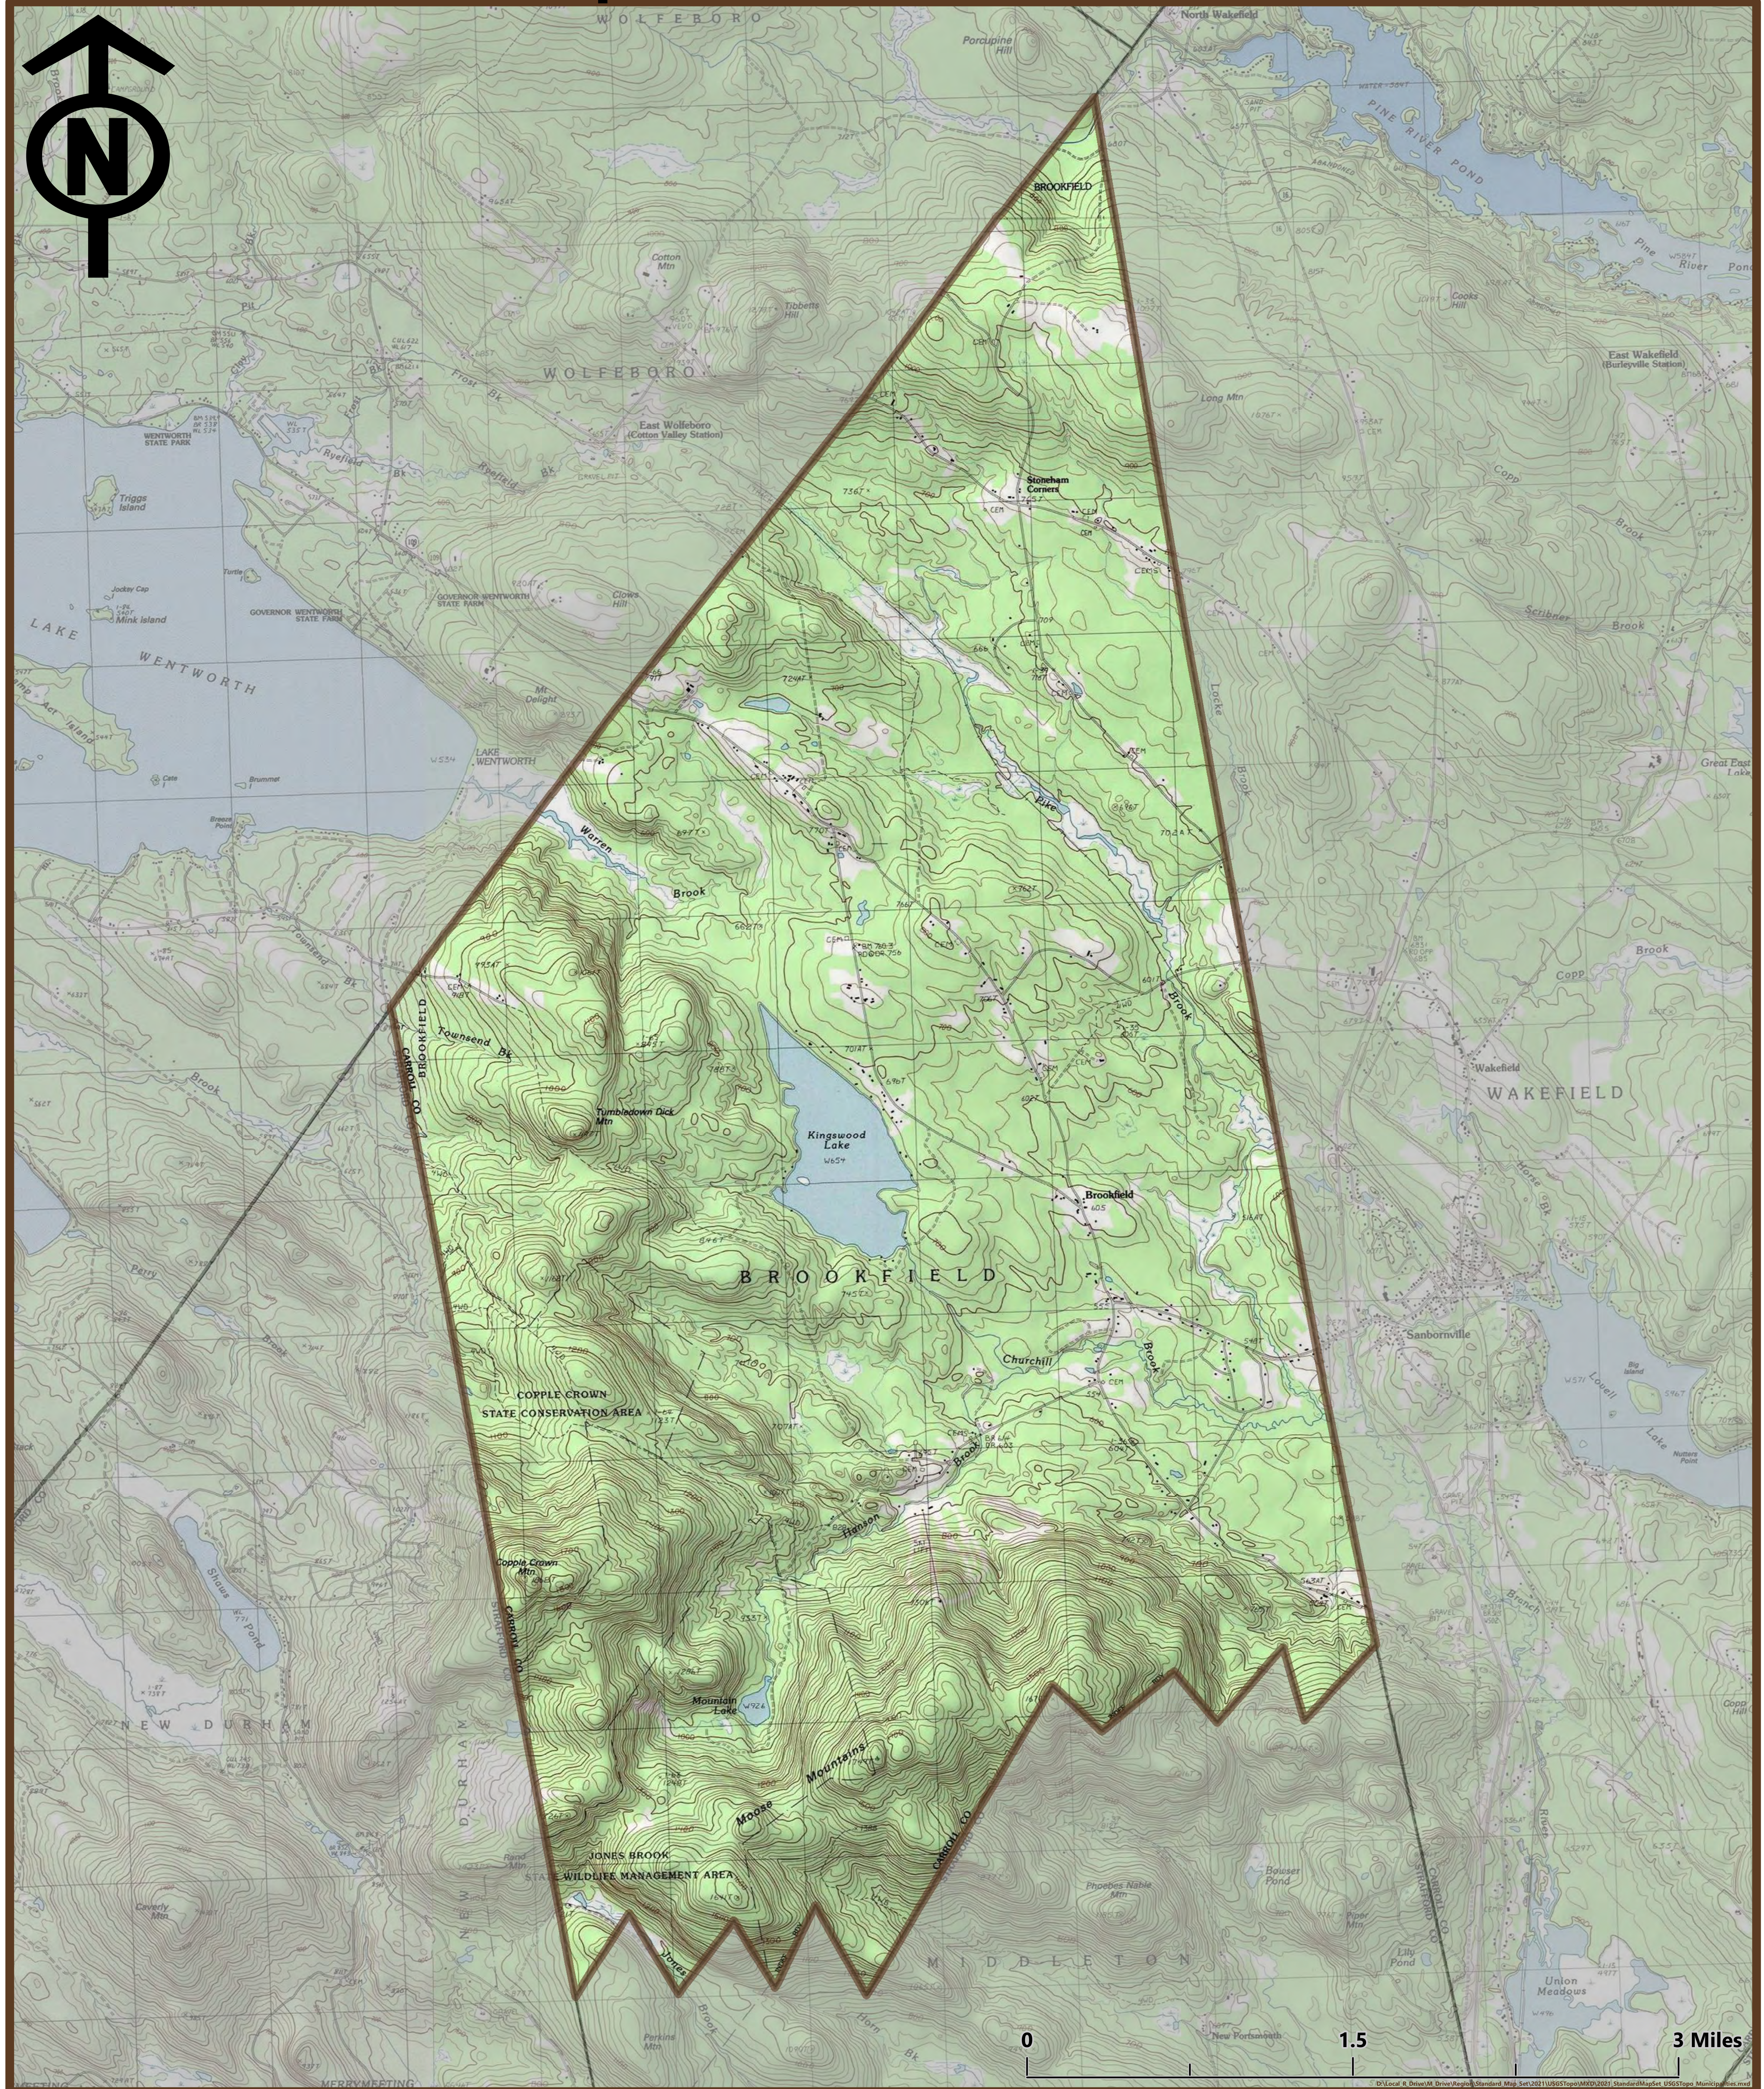

Brookfield, New Hampshire: USGS Topo

Prepared by
**Strafford Regional
Planning Commission**
150 Wakefield Street #12
Rochester, NH 03867
603-994-3500

Author: Jackson Rand
Date: 2/22/2022