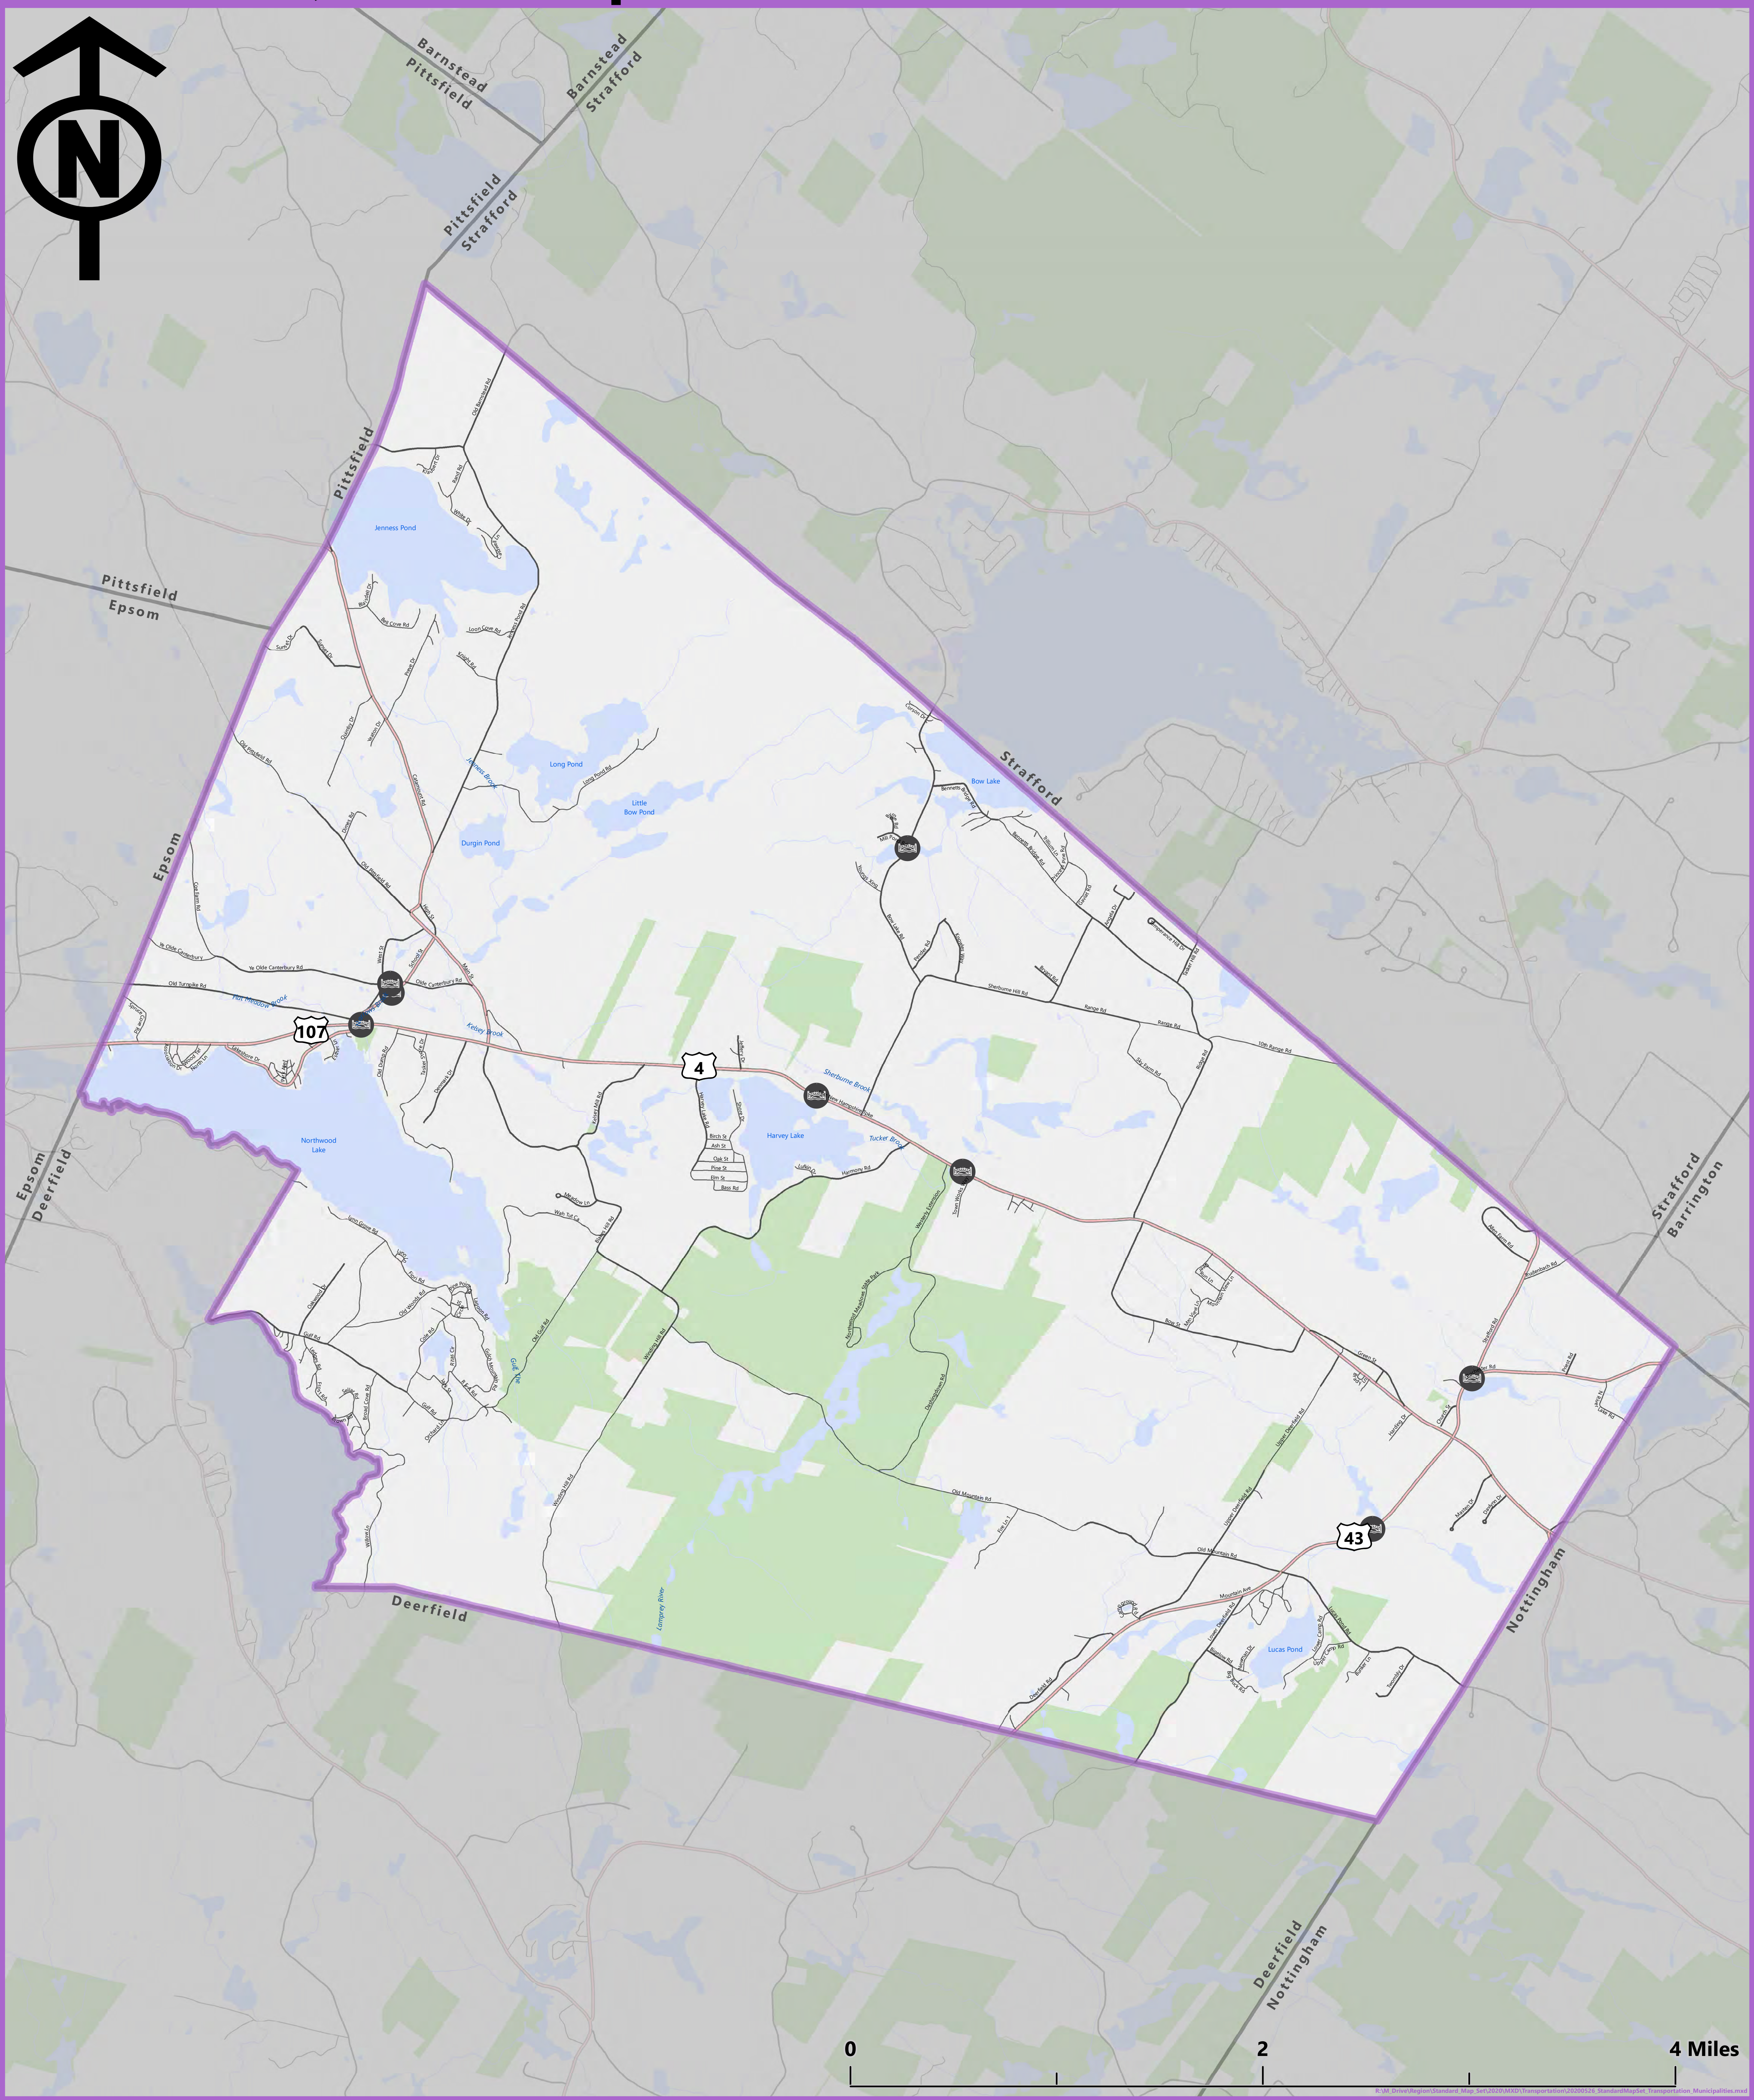

Northwood, New Hampshire: Transportation

Prepared by
**Strafford Regional
Planning Commission**
150 Wakefield Street #12
Rochester, NH 03867
603-994-3500

Author: Jackson Rand
Date: 11/17/2021

Legend

- Bridges
- **Roads**
- State Roadways
- Local
- Private or Not-Maintained