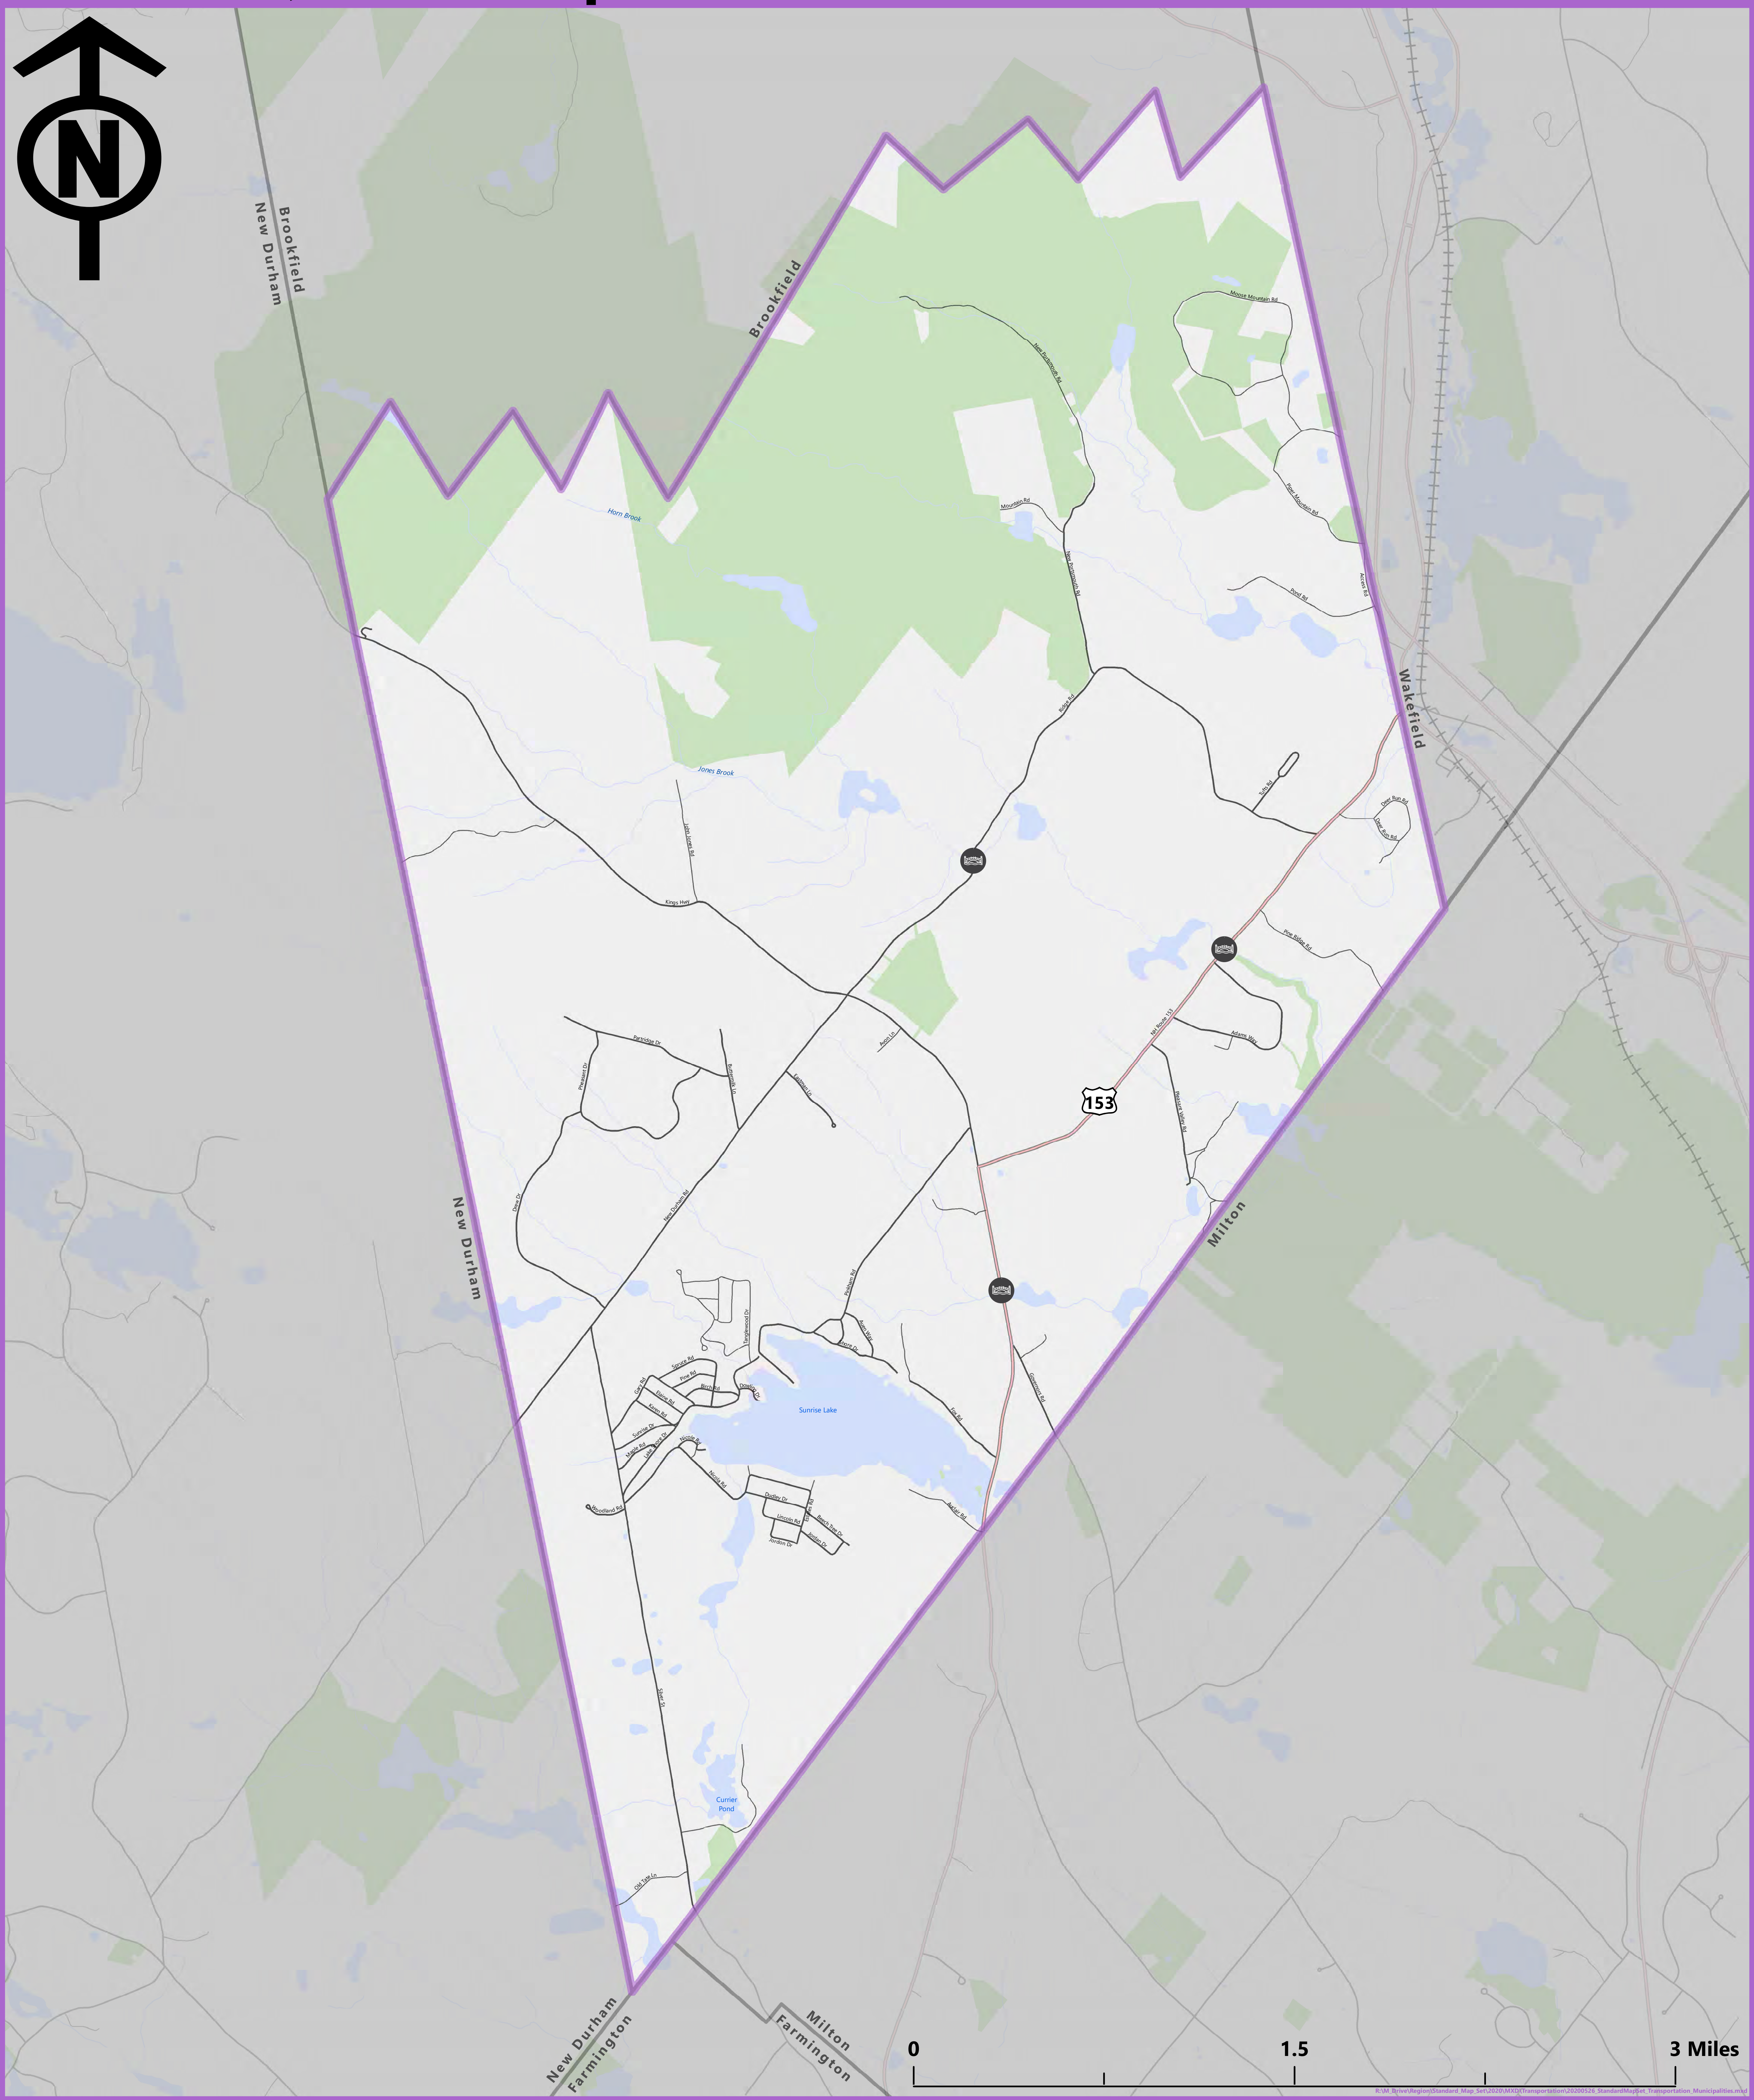

Middleton, New Hampshire: Transportation

Prepared by
**Strafford Regional
Planning Commission**
150 Wakefield Street #12
Rochester, NH 03867
603-994-3500

Author: Jackson Rand
Date: 11/17/2021

Legend

- Bridges
- **Roads**
  - State Roadways
  - Local
  - Private or Not-Maintained