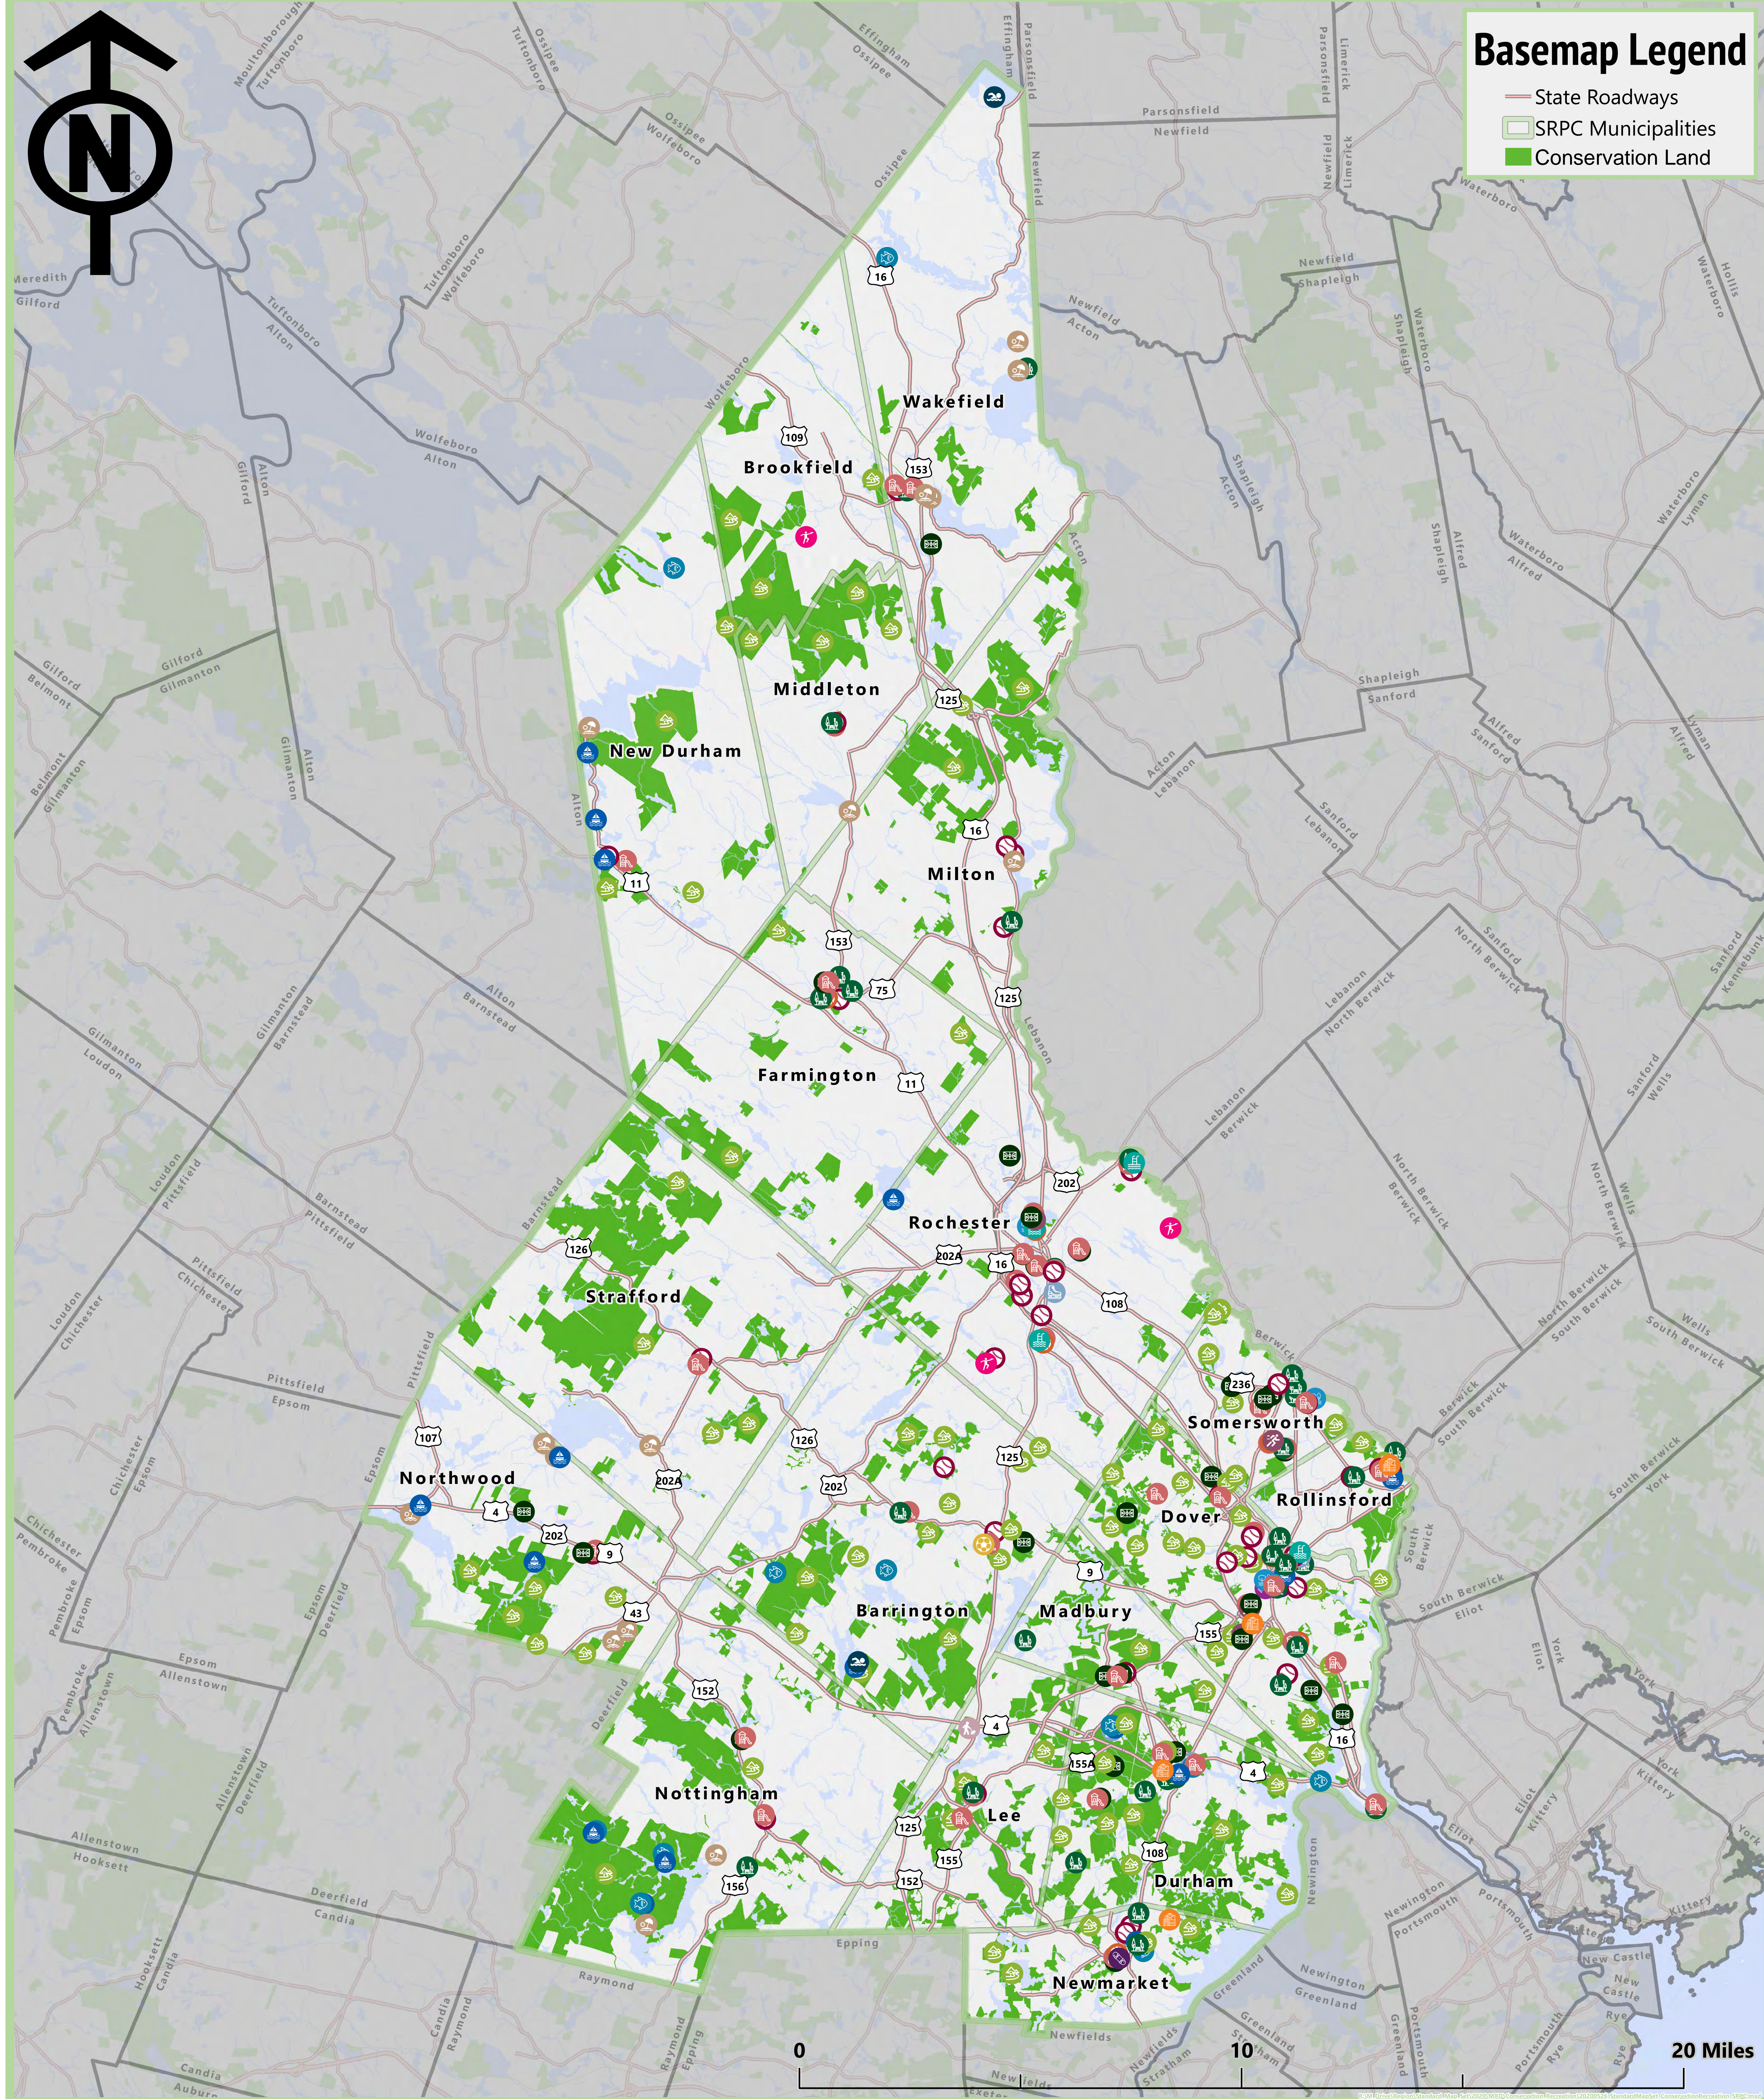

SRPC Municipalities: Conservation and Recreation