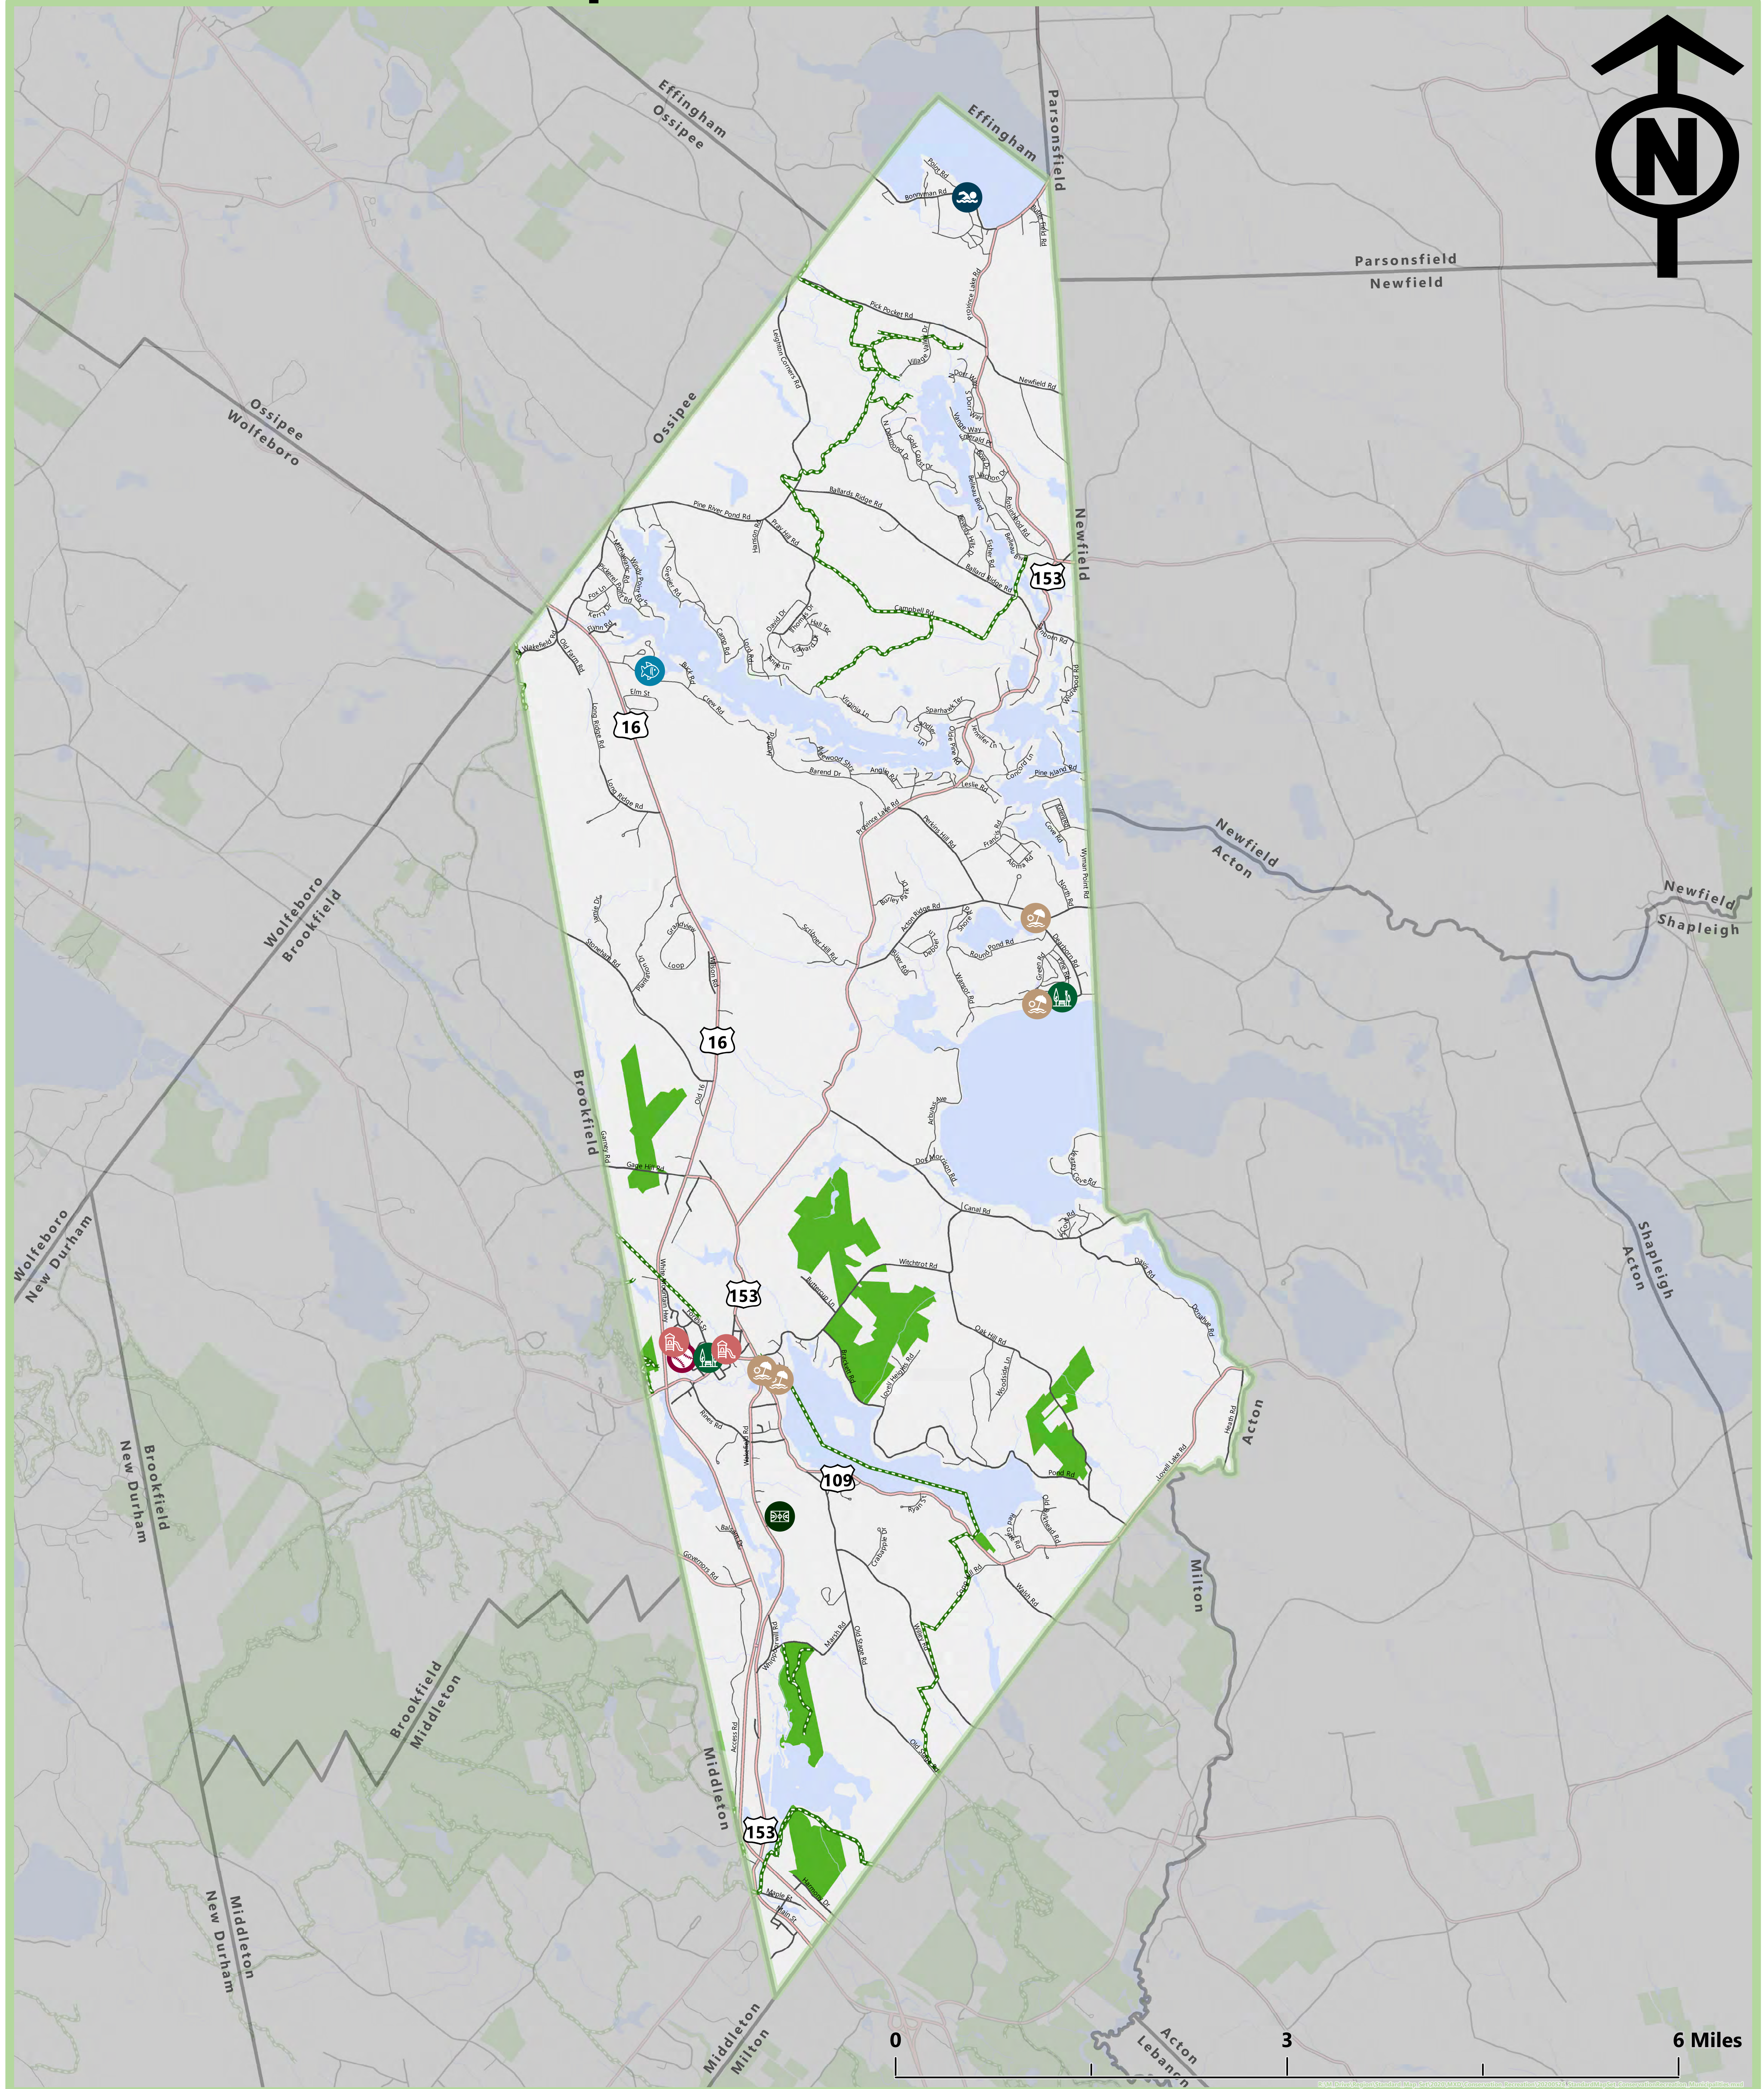

Wakefield, New Hampshire: Conservation and Recreation

Prepared by
**Strafford Regional
Planning Commission**
150 Wakefield Street #12
Rochester, NH 03867
603-994-3500

Author: Jackson Rand
Date: 11/17/2021

Legend

- Recreational Trails
- Conservation Land
- **Roads**
- State Roadways
- Local
- Private or Not-Maintained

Recreation Sites

- Baseball Field
- Beach
- Fishing
- Multi-Purpose Field
- Natural Swimming Area
- Park
- Playground