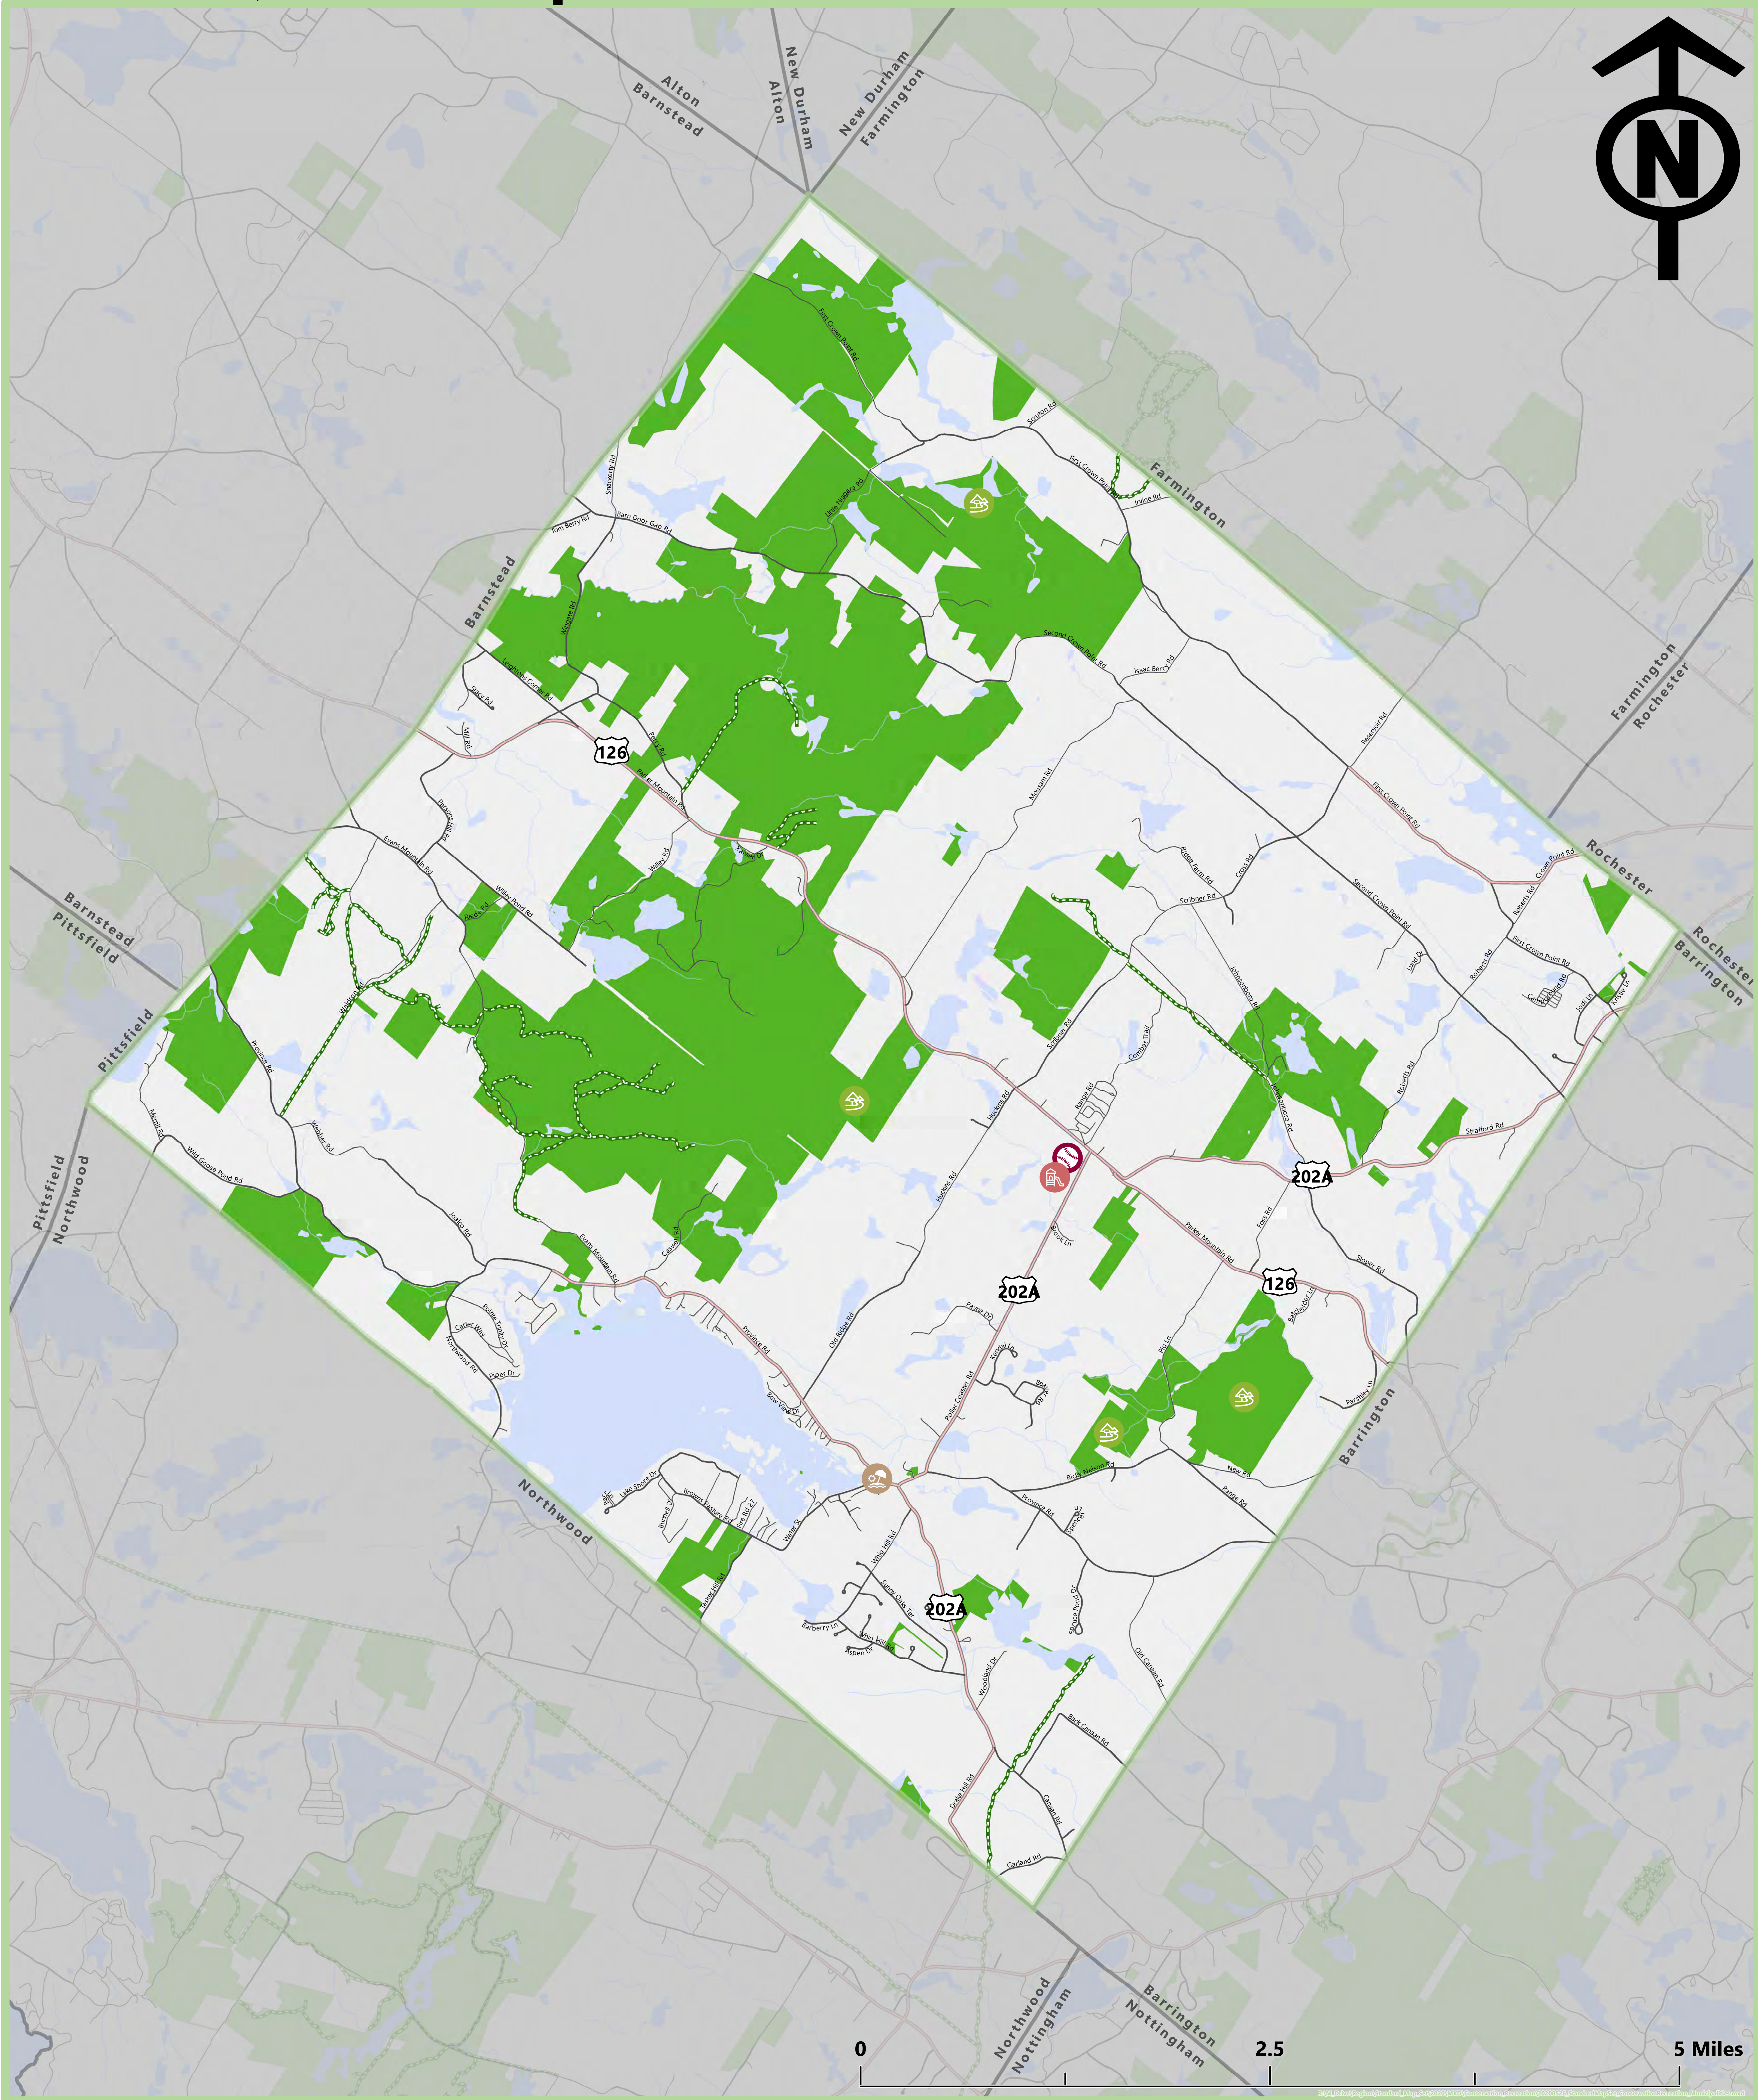

Strafford, New Hampshire: Conservation and Recreation

Prepared by
**Strafford Regional
Planning Commission**
150 Wakefield Street #12
Rochester, NH 03867
603-994-3500

Author: Jackson Rand
Date: 11/17/2021

Legend

- Recreational Trails
- Conservation Land
- **Roads**
- State Roadways
- Local
- Private or Not-Maintained

Recreation Sites

- Baseball Field
- Beach
- Open Space/Trails
- Playground