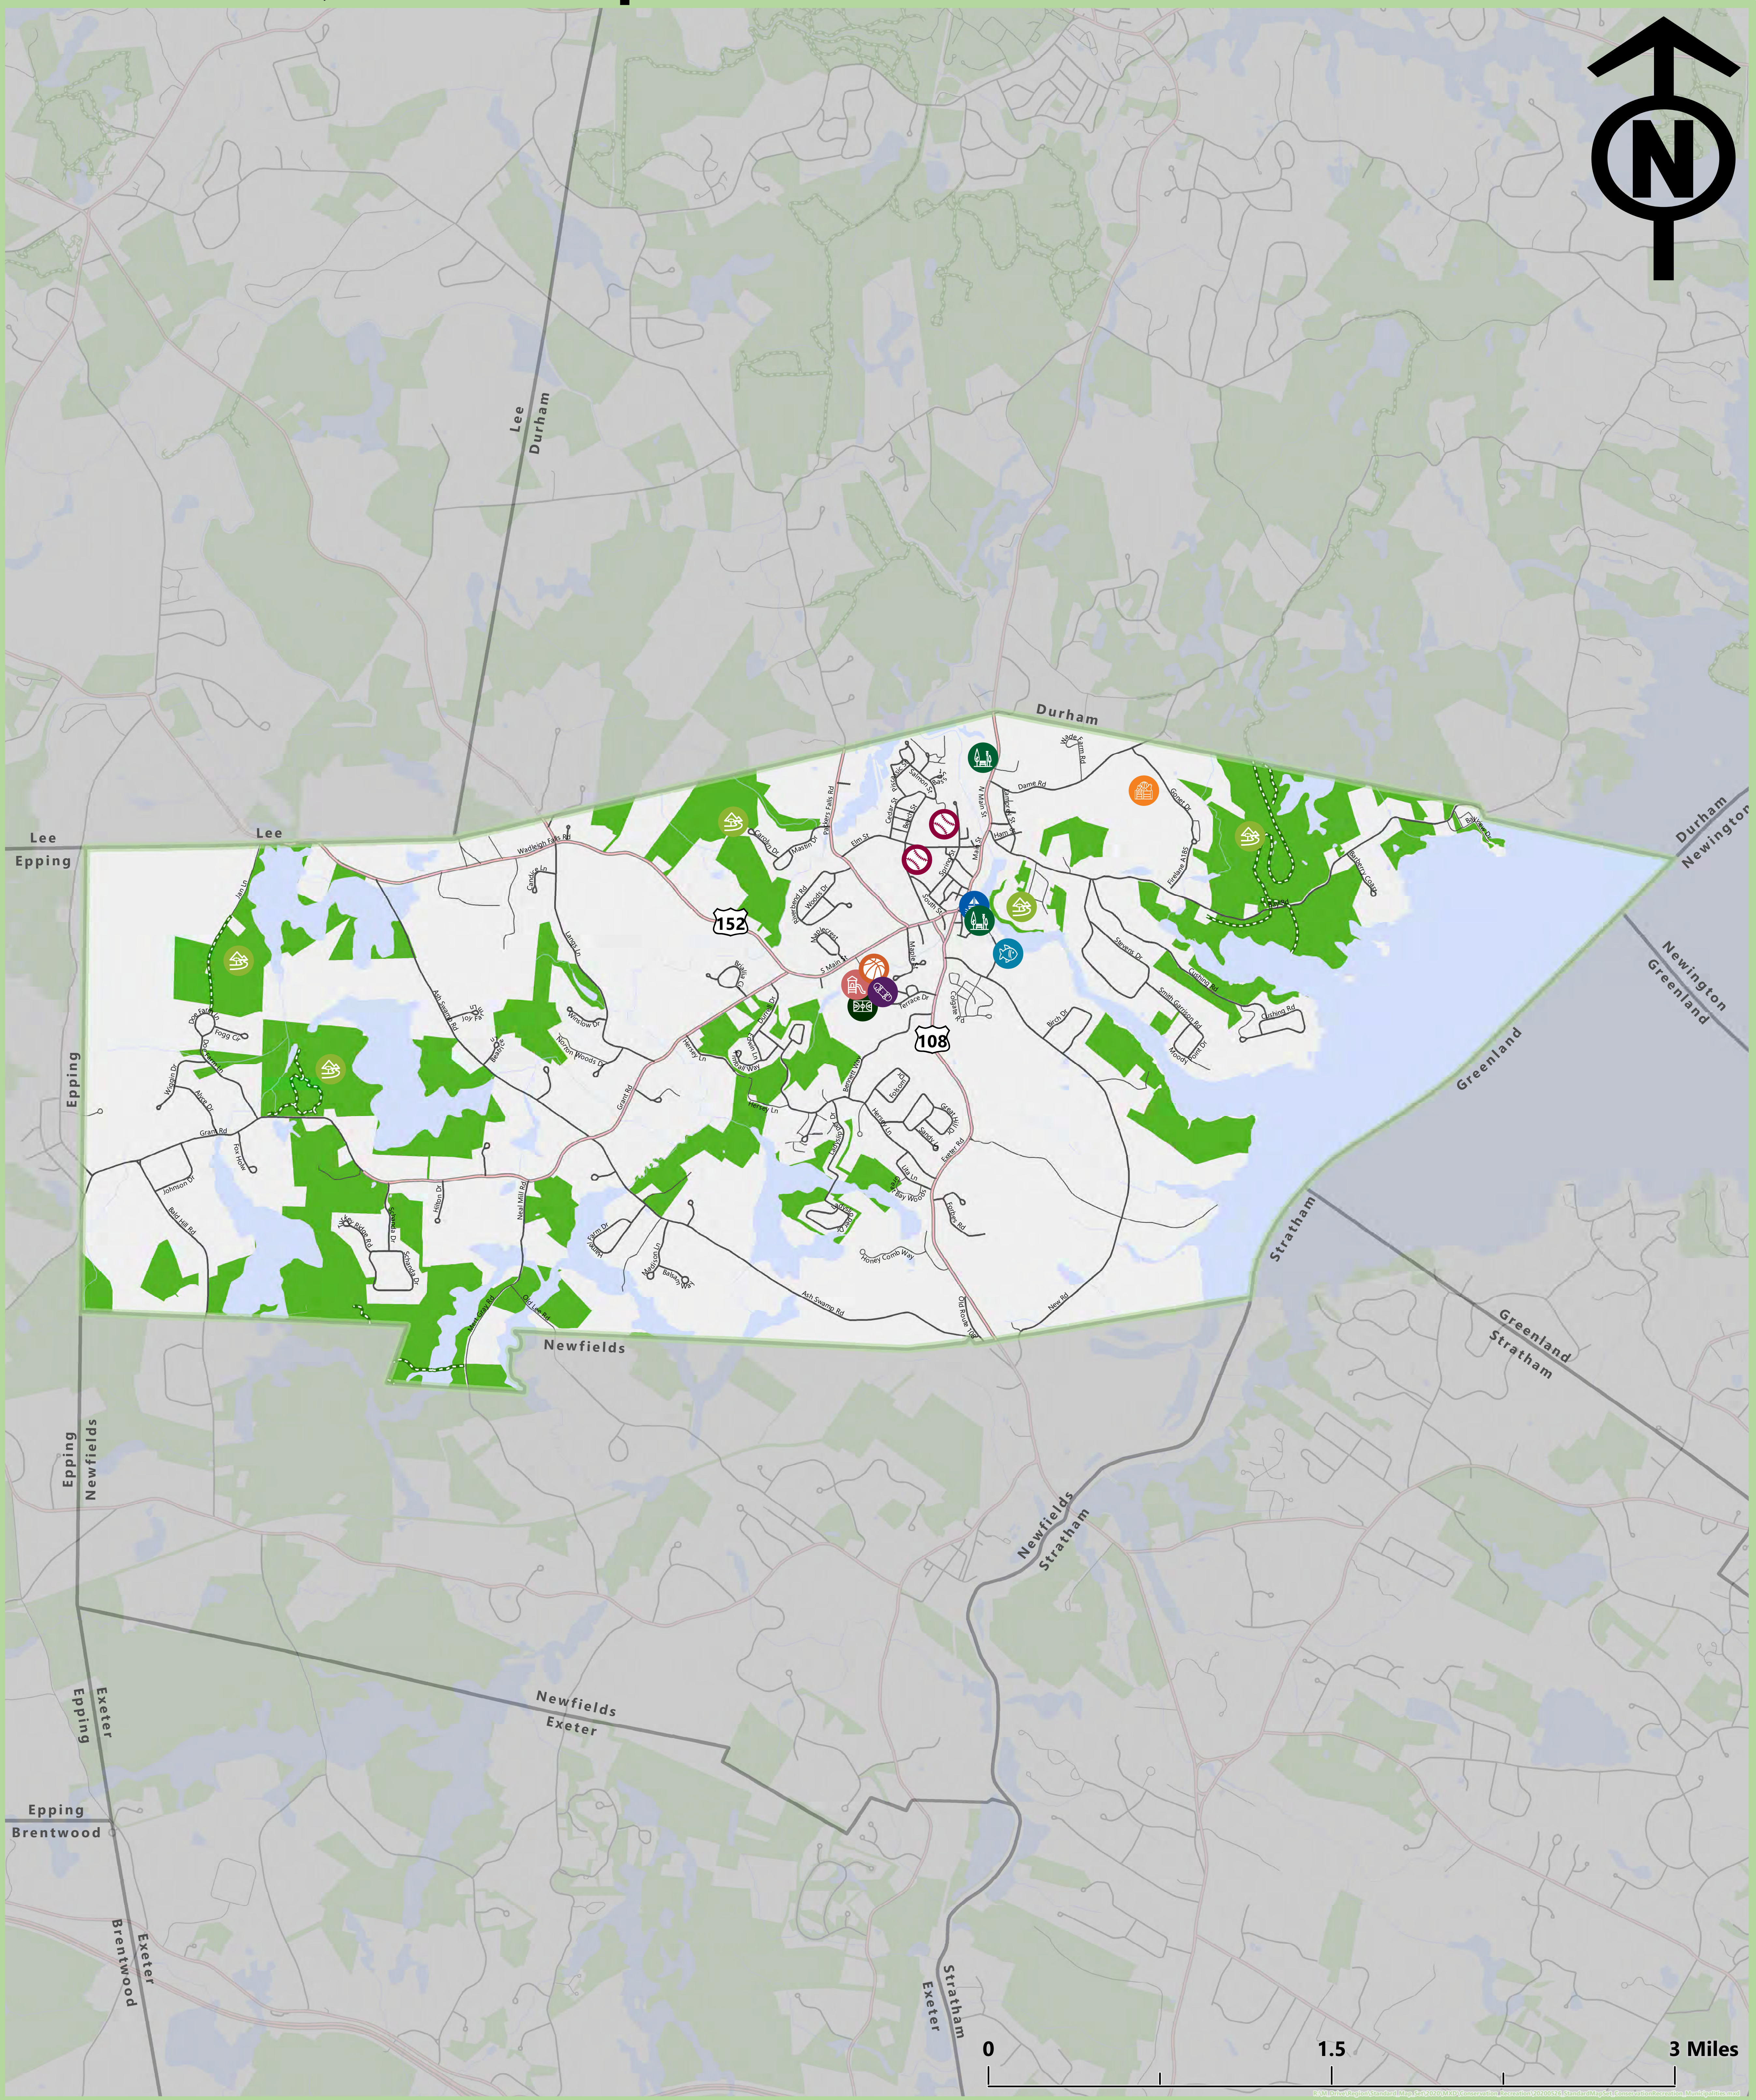

Newmarket, New Hampshire: Conservation and Recreation

Prepared by
**Strafford Regional
Planning Commission**
150 Wakefield Street #12
Rochester, NH 03867
603-994-3500

Author: Jackson Rand
Date: 11/17/2021

Legend

- Recreational Trails
- Conservation Land
- **Roads**
- State Roadways
- Local
- Private or Not-Maintained

Recreation Sites

- Baseball Field
- Basketball Court
- Boating Access
- Community Garden
- Fishing
- Multi-Purpose Field
- Open Space/Trails
- Park
- Playground
- Skatepark