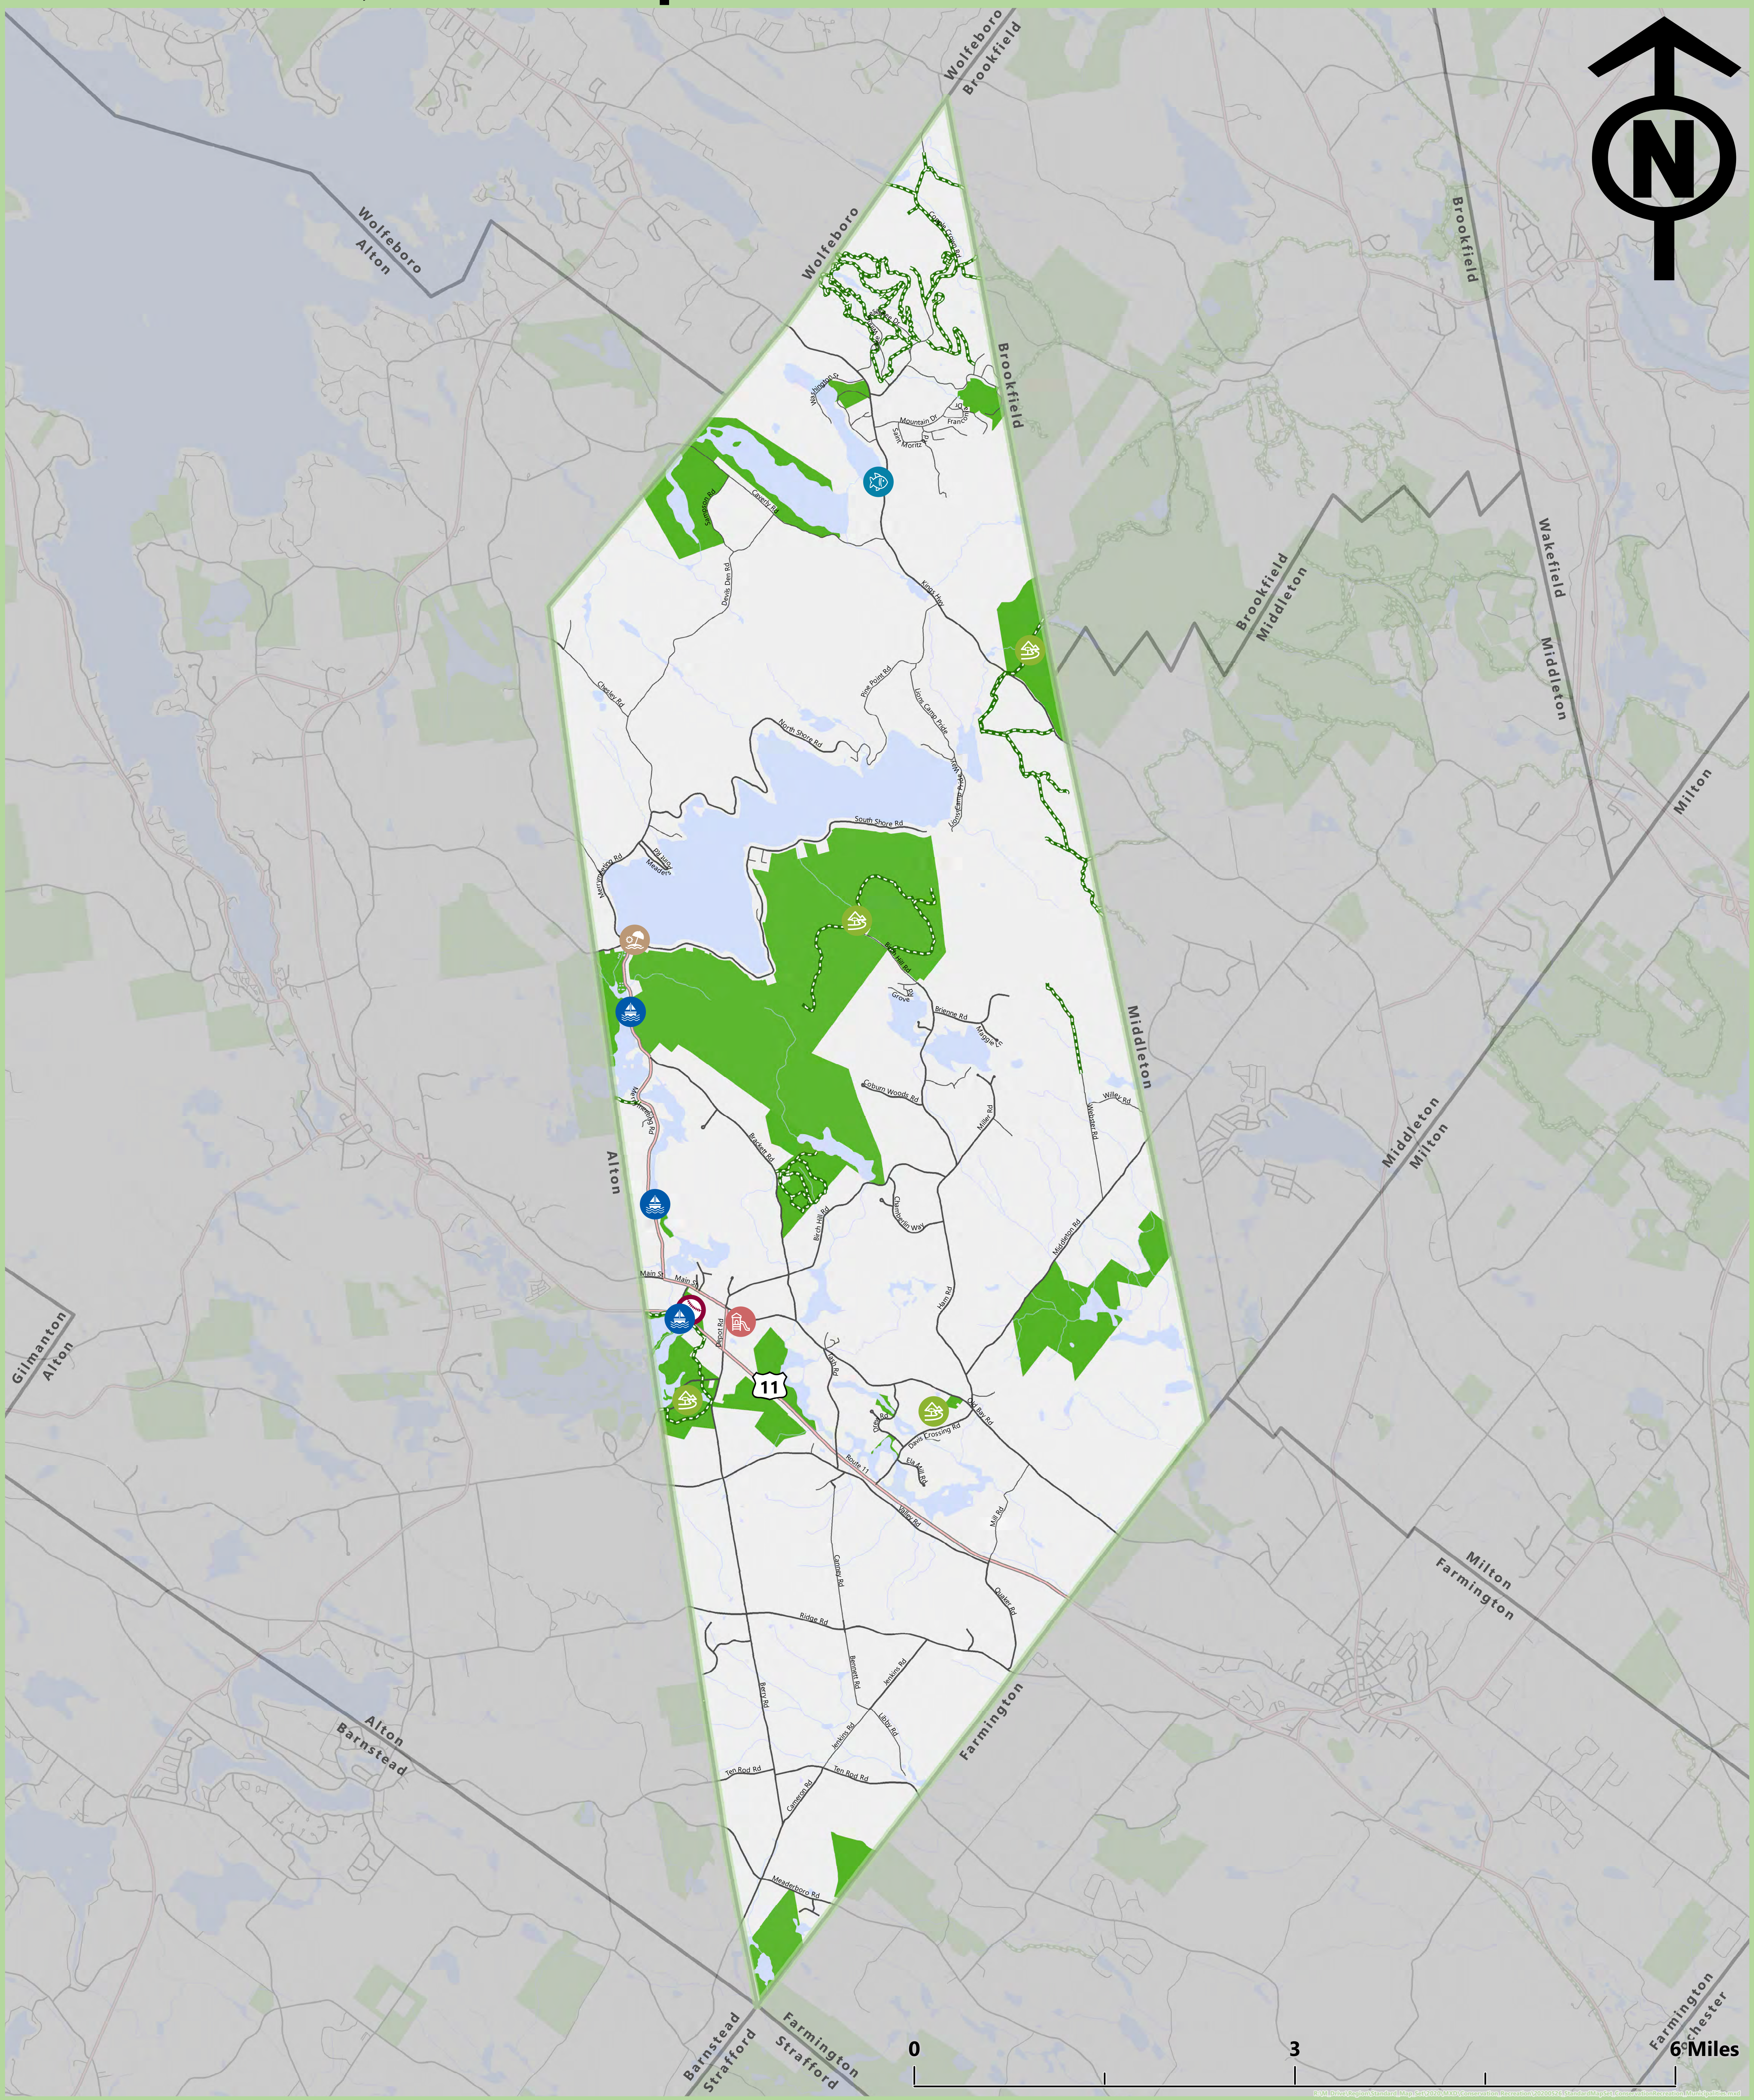

New Durham, New Hampshire: Conservation and Recreation

Prepared by
**Strafford Regional
Planning Commission**
150 Wakefield Street #12
Rochester, NH 03867
603-994-3500

Author: Jackson Rand
Date: 11/17/2021

Legend

- Recreational Trails
- Conservation Land
- **Roads**
- State Roadways
- Local
- Private or Not-Maintained

Recreation Sites

- Baseball Field
- Beach
- Boating Access
- Fishing
- Open Space/Trails
- Playground