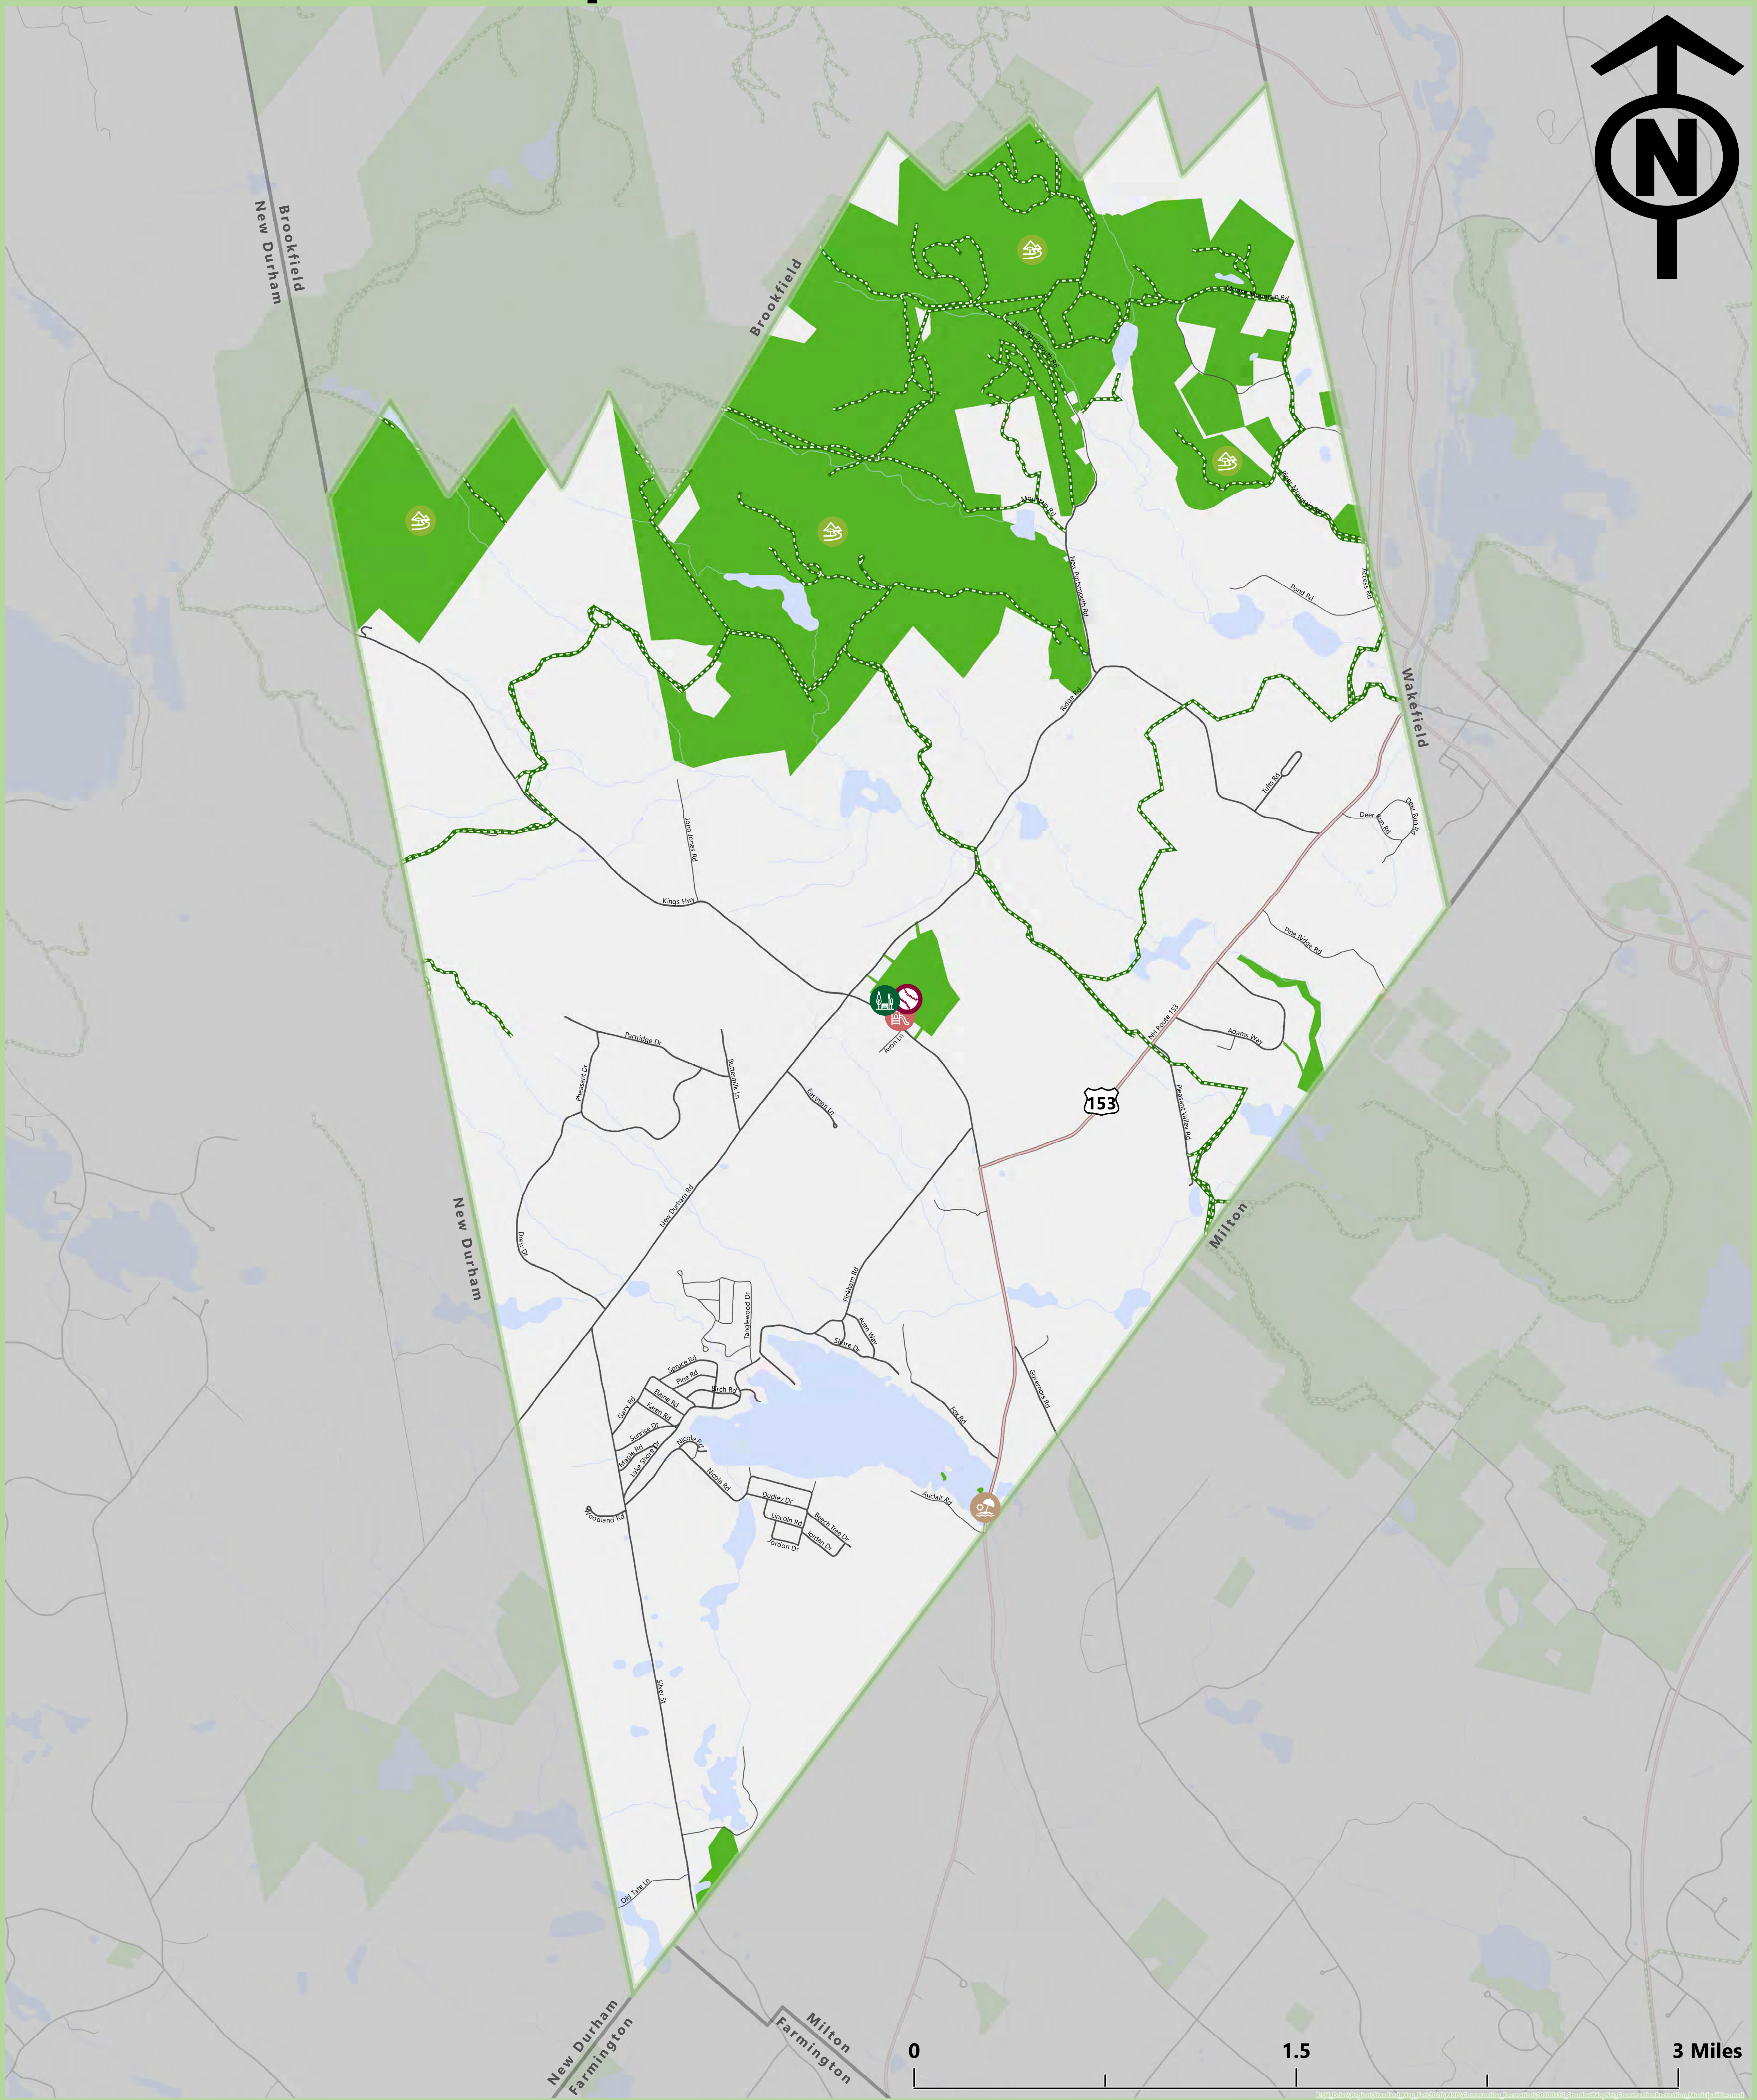

Middleton, New Hampshire: Conservation and Recreation

Prepared by
**Strafford Regional
Planning Commission**
150 Wakefield Street #12
Rochester, NH 03867
603-994-3500

Author: Jackson Rand
Date: 11/17/2021

Legend

- Recreational Trails
- Conservation Land
- **Roads**
- State Roadways
- Local
- Private or Not-Maintained

Recreation Sites

- Baseball Field
- Beach
- Open Space/Trails
- Park
- Playground