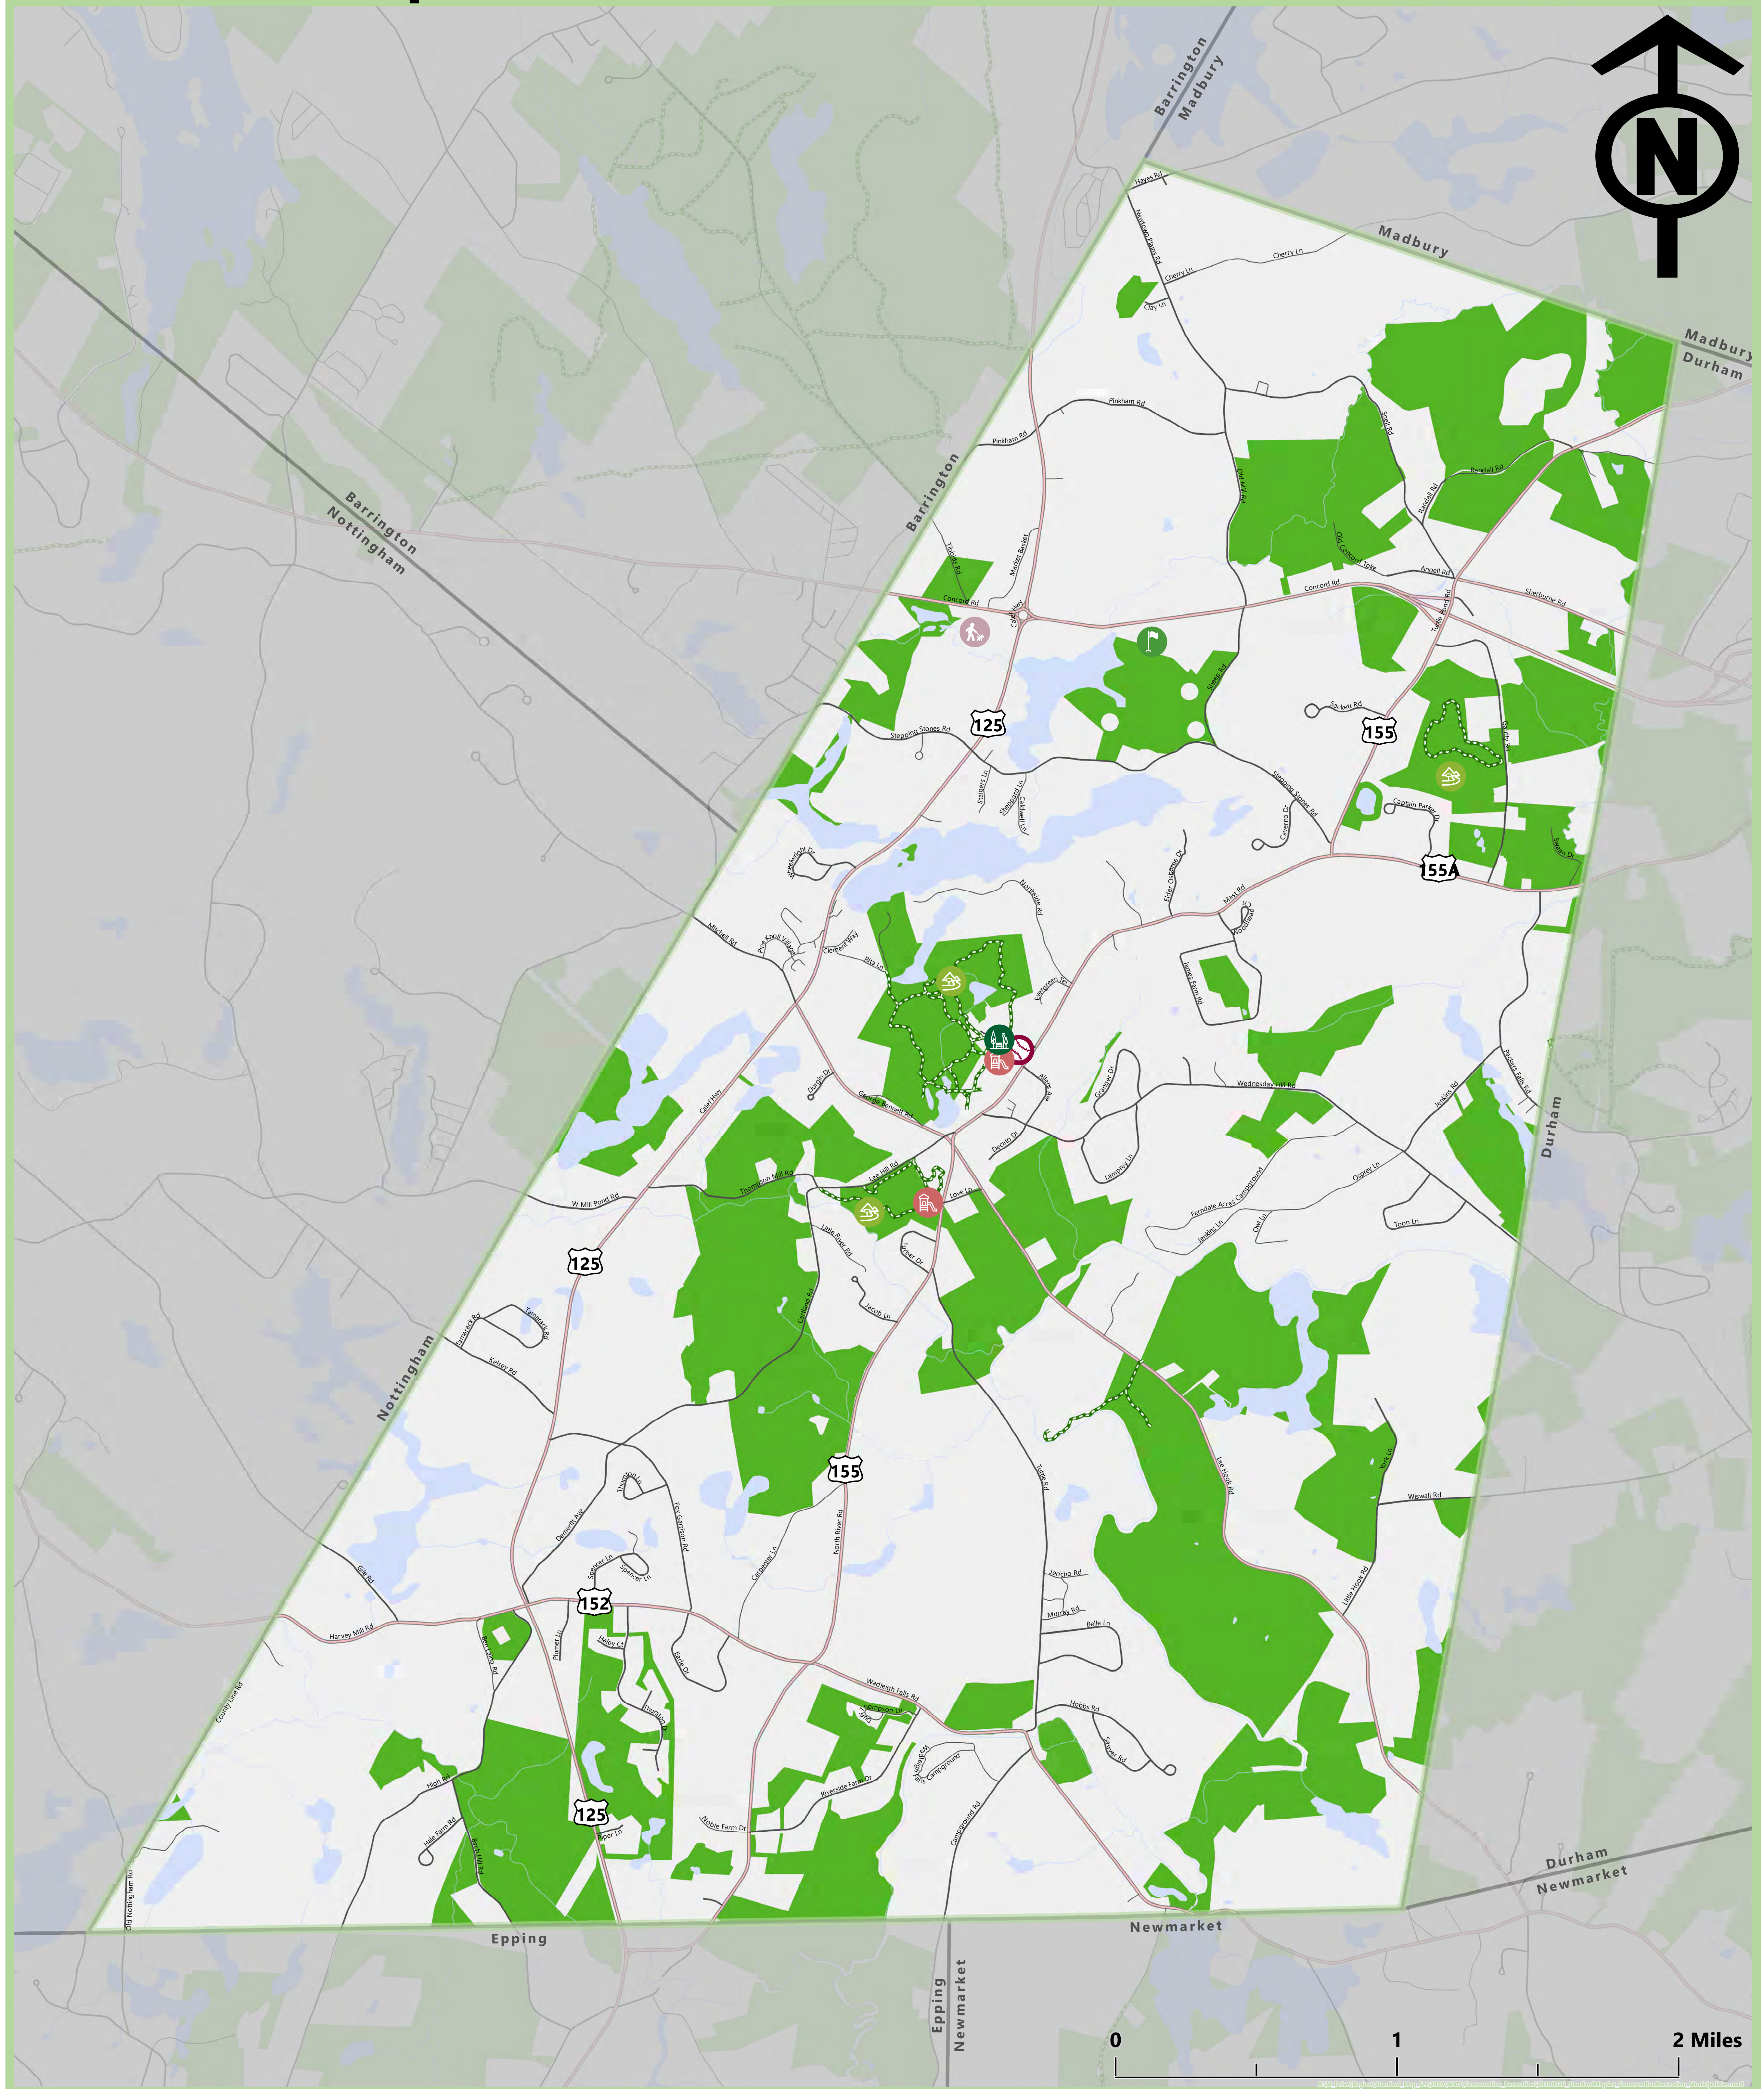

Lee, New Hampshire: Conservation and Recreation

Prepared by
**Strafford Regional
Planning Commission**
150 Wakefield Street #12
Rochester, NH 03867
603-994-3500

Author: Jackson Rand
Date: 11/17/2021

Legend

- Recreational Trails
- Conservation Land
- **Roads**
- State Roadways
- Local
- Private or Not-Maintained

Recreation Sites

- Baseball Field
- Dog Park
- Golf Course
- Open Space/Trails
- Park
- Playground