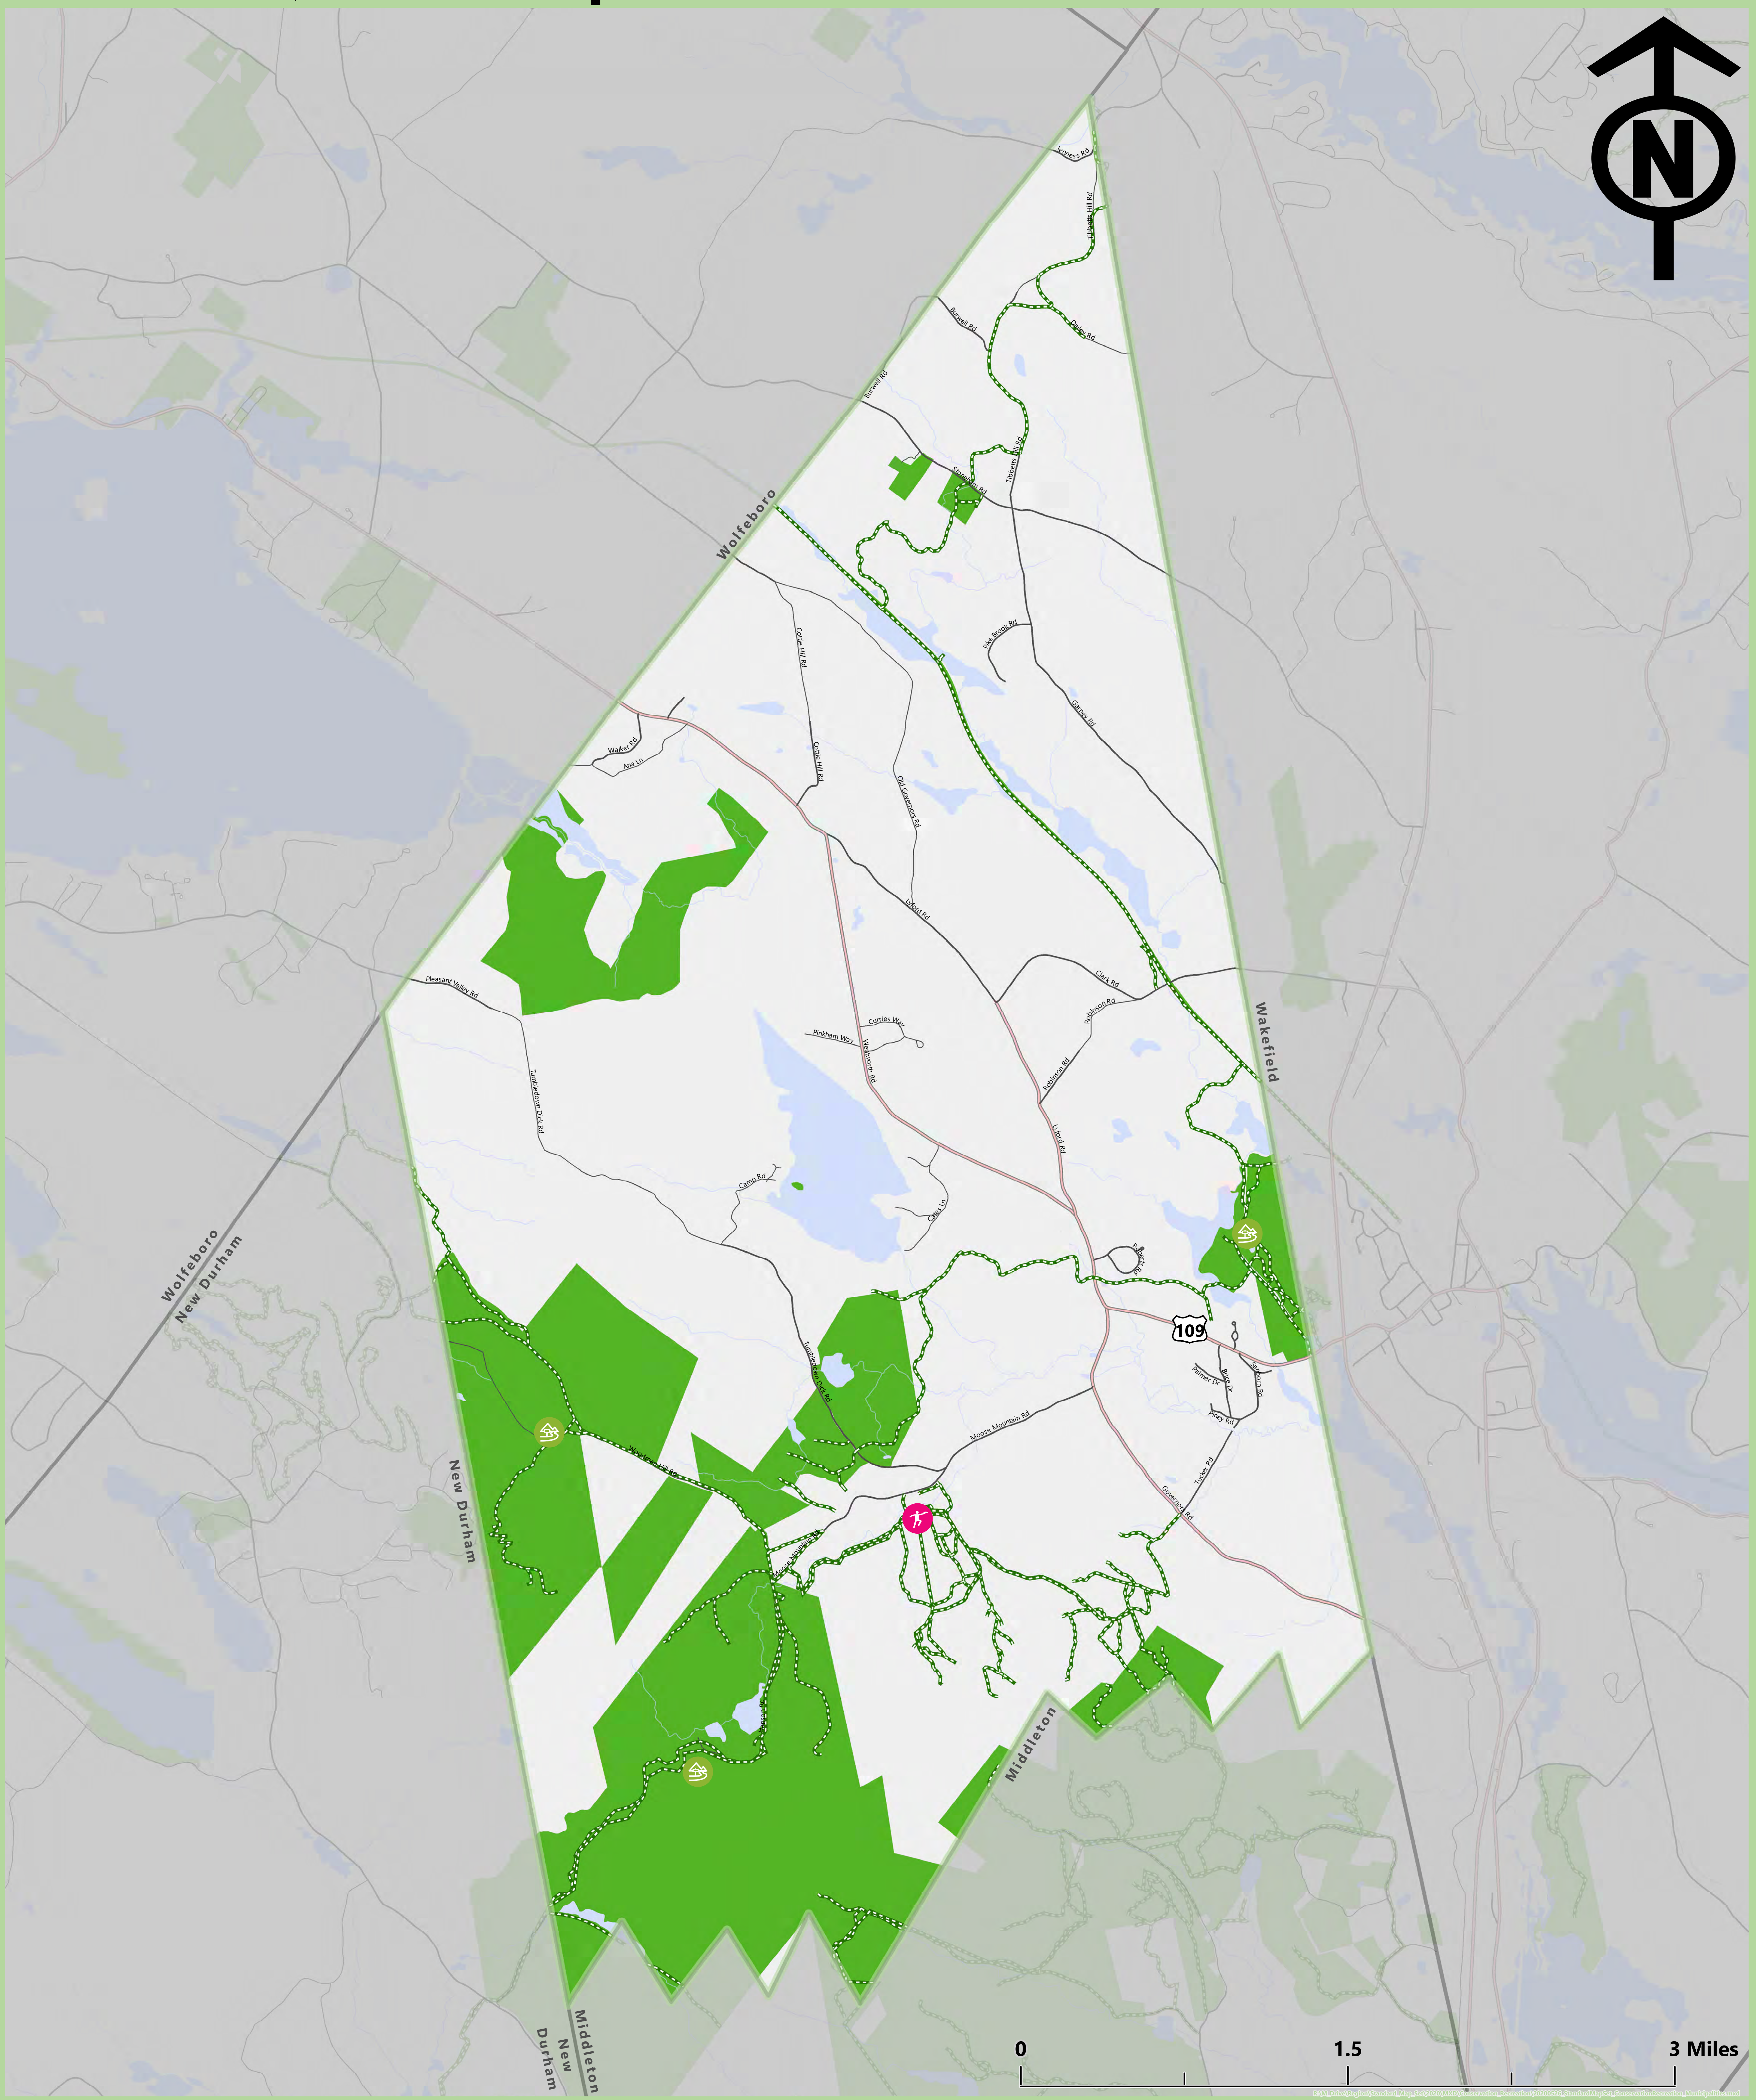

Brookfield, New Hampshire: Conservation and Recreation

Prepared by
**Strafford Regional
Planning Commission**
150 Wakefield Street #12
Rochester, NH 03867
603-994-3500

Author: Jackson Rand
Date: 11/17/2021

Legend

- Recreational Trails
- Conservation Land
- **Roads**
- State Roadways
- Local
- Private or Not-Maintained

Recreation Sites

- Disc Golf Course
- Open Space/Trails