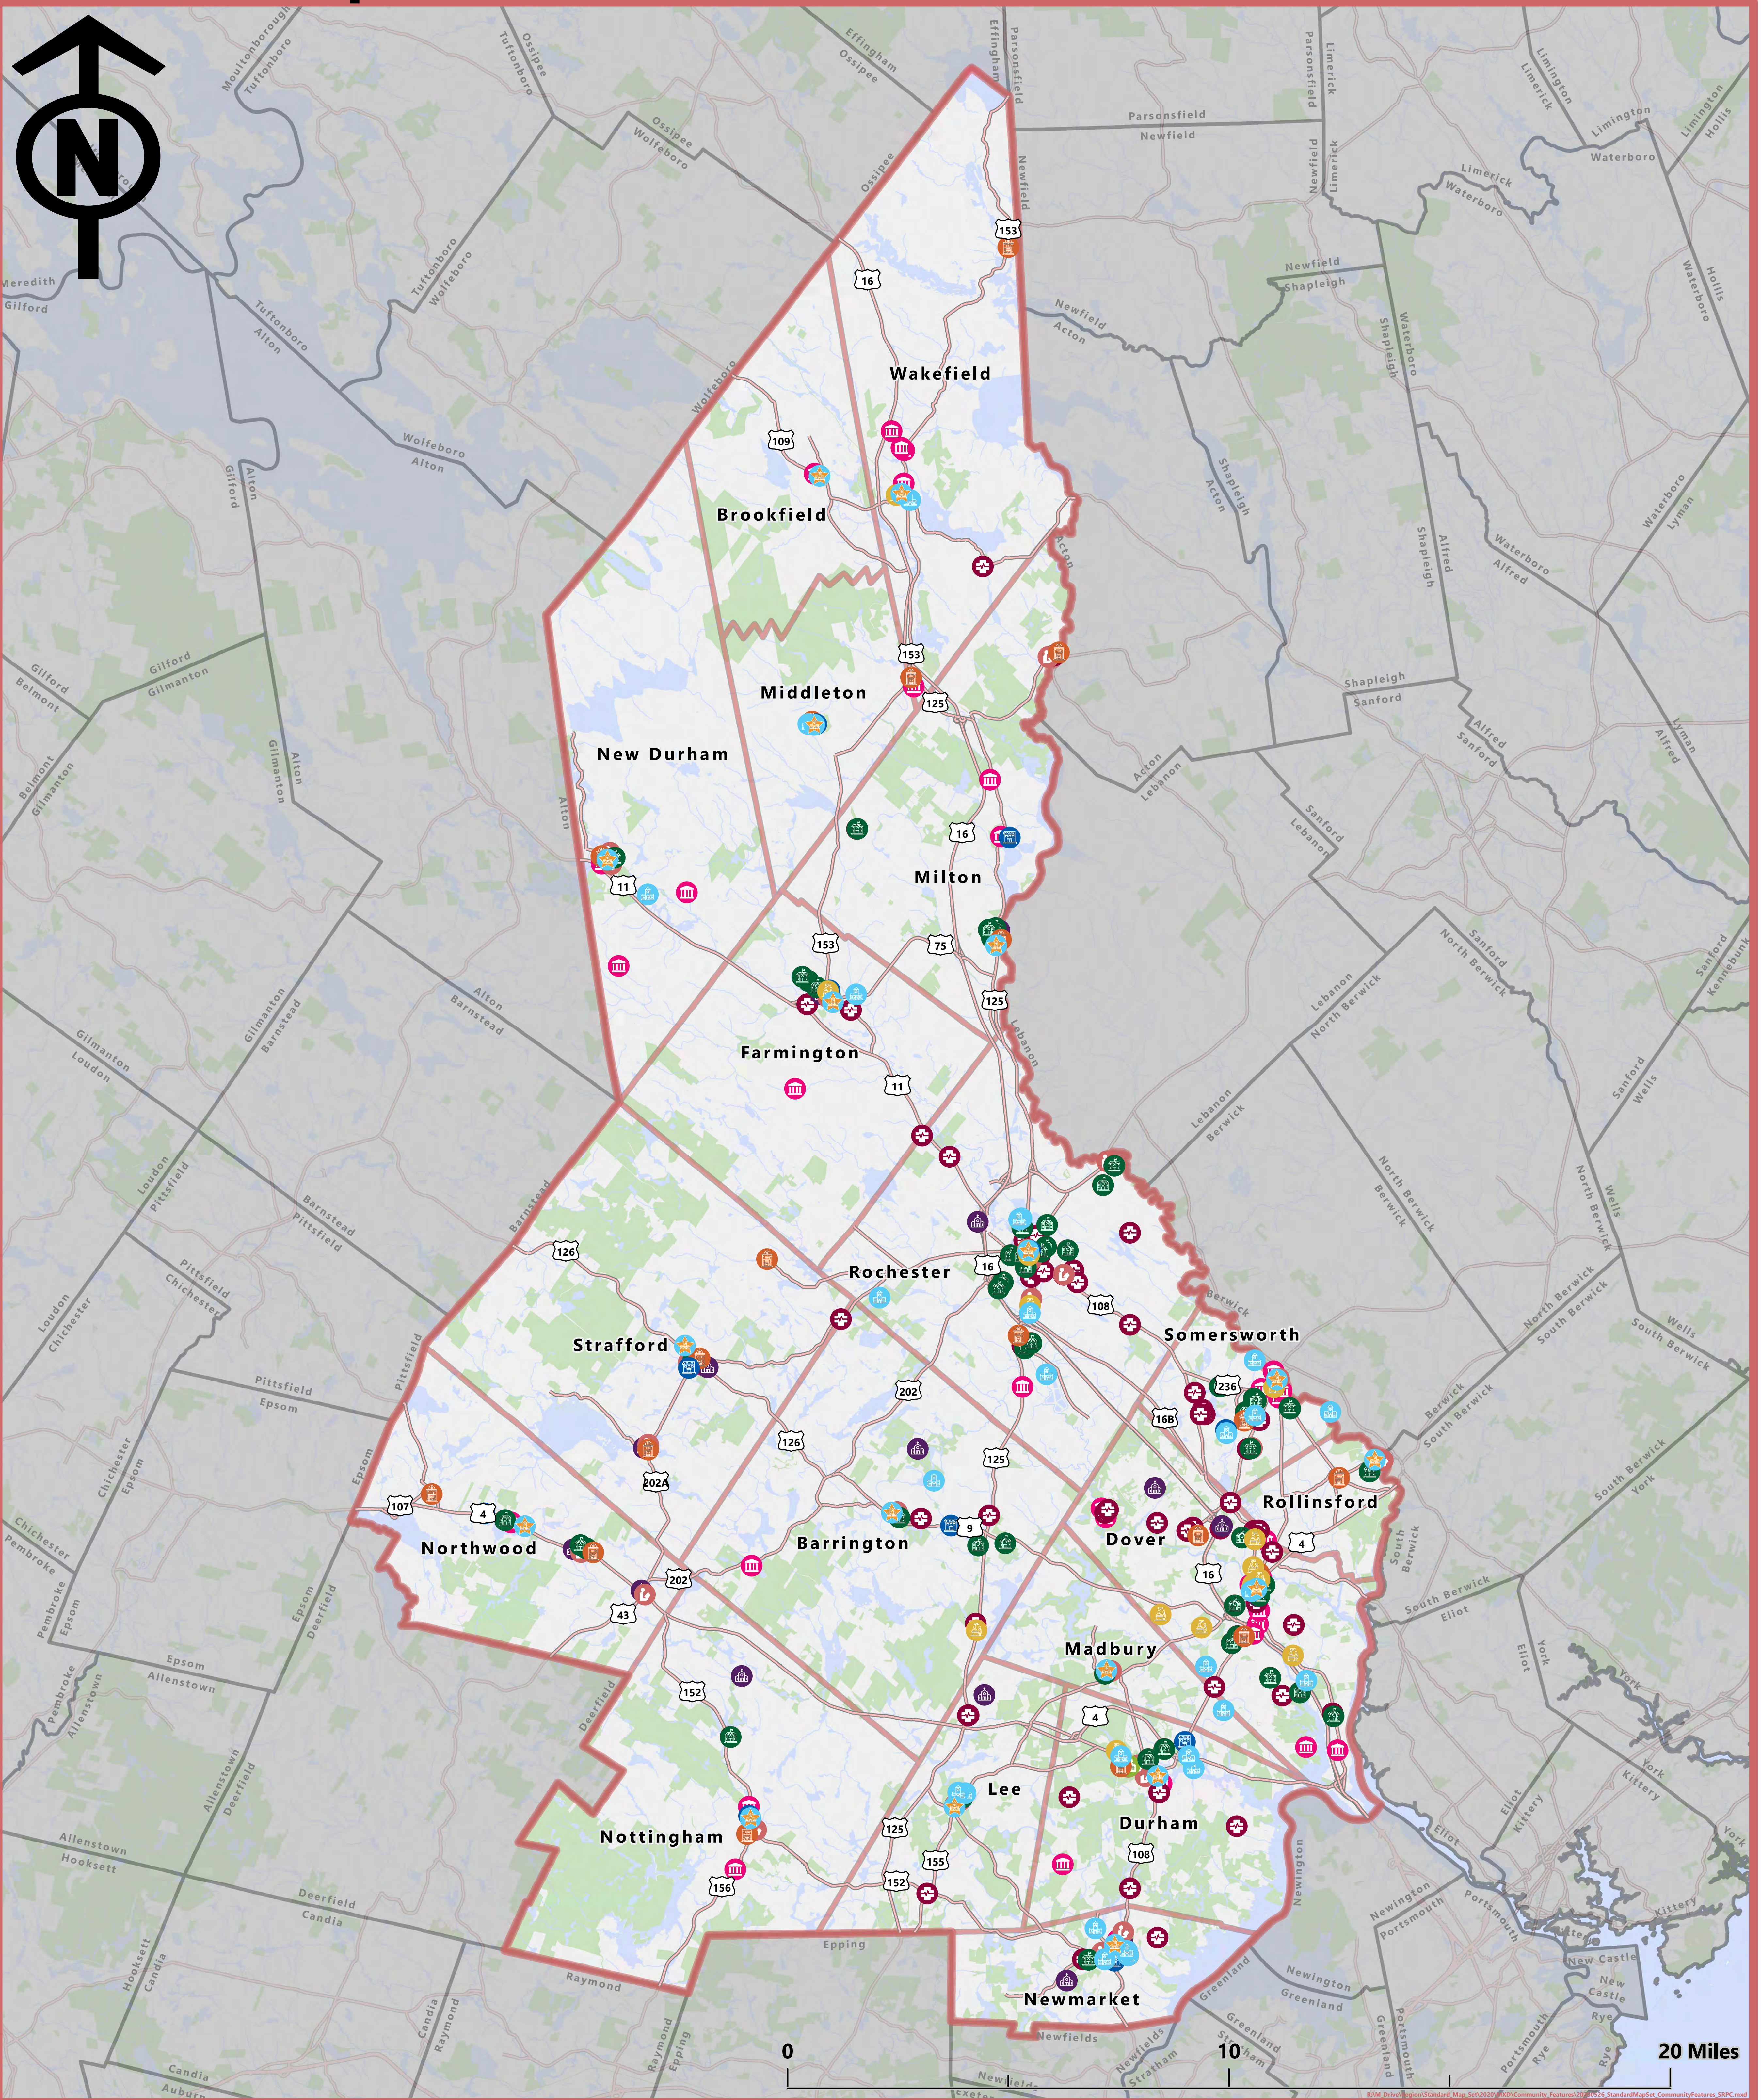

SRPC Municipalities: Community Features

Prepared by
**Strafford Regional
Planning Commission**
150 Wakefield Street #12
Rochester, NH 03867
603-994-3500

Author: Jackson Rand
Date: 11/17/2021

Legend

- Town and City Halls
- Governmental Services
- Non-Governmental Services
- Police Stations
- Fire Stations
- K-12 Schools
- Universities and Colleges
- Libraries
- Places of Worship
- Medical and Healthcare Facilities
- National Register of Historic Places
- SRPC Municipalities
- State Roadways