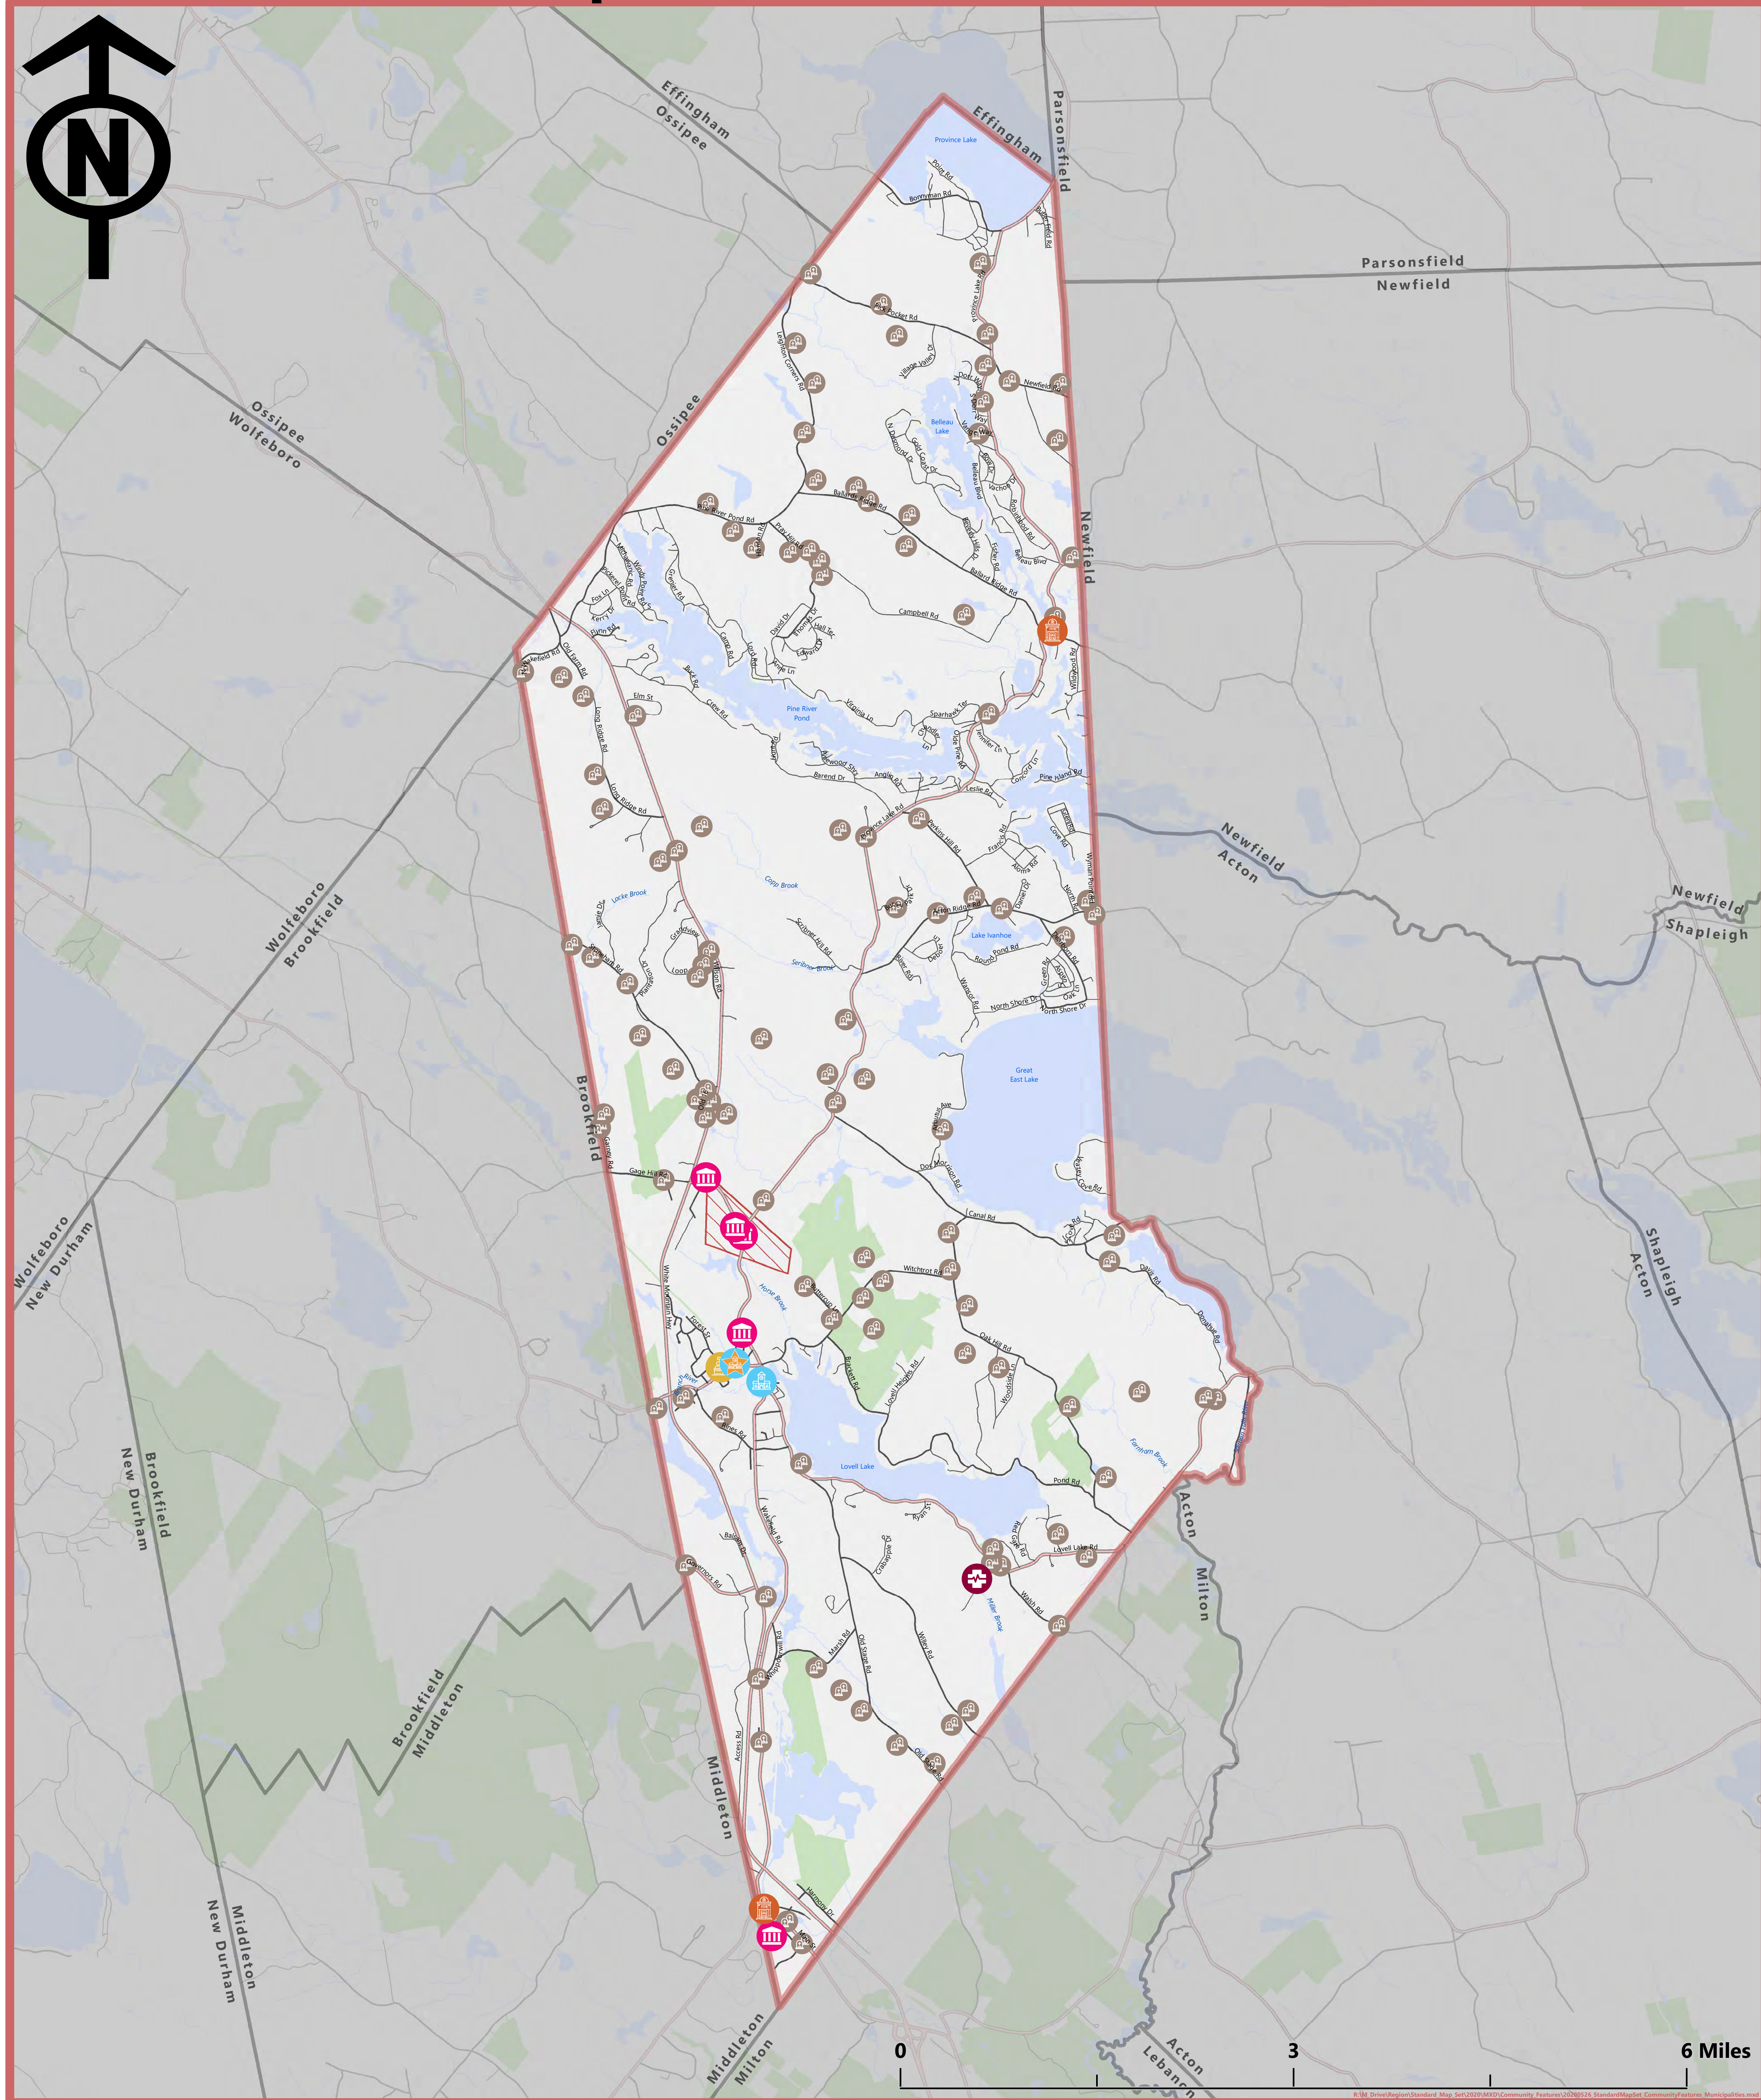

Wakefield, New Hampshire: Community Features

Prepared by
**Strafford Regional
Planning Commission**
150 Wakefield Street #12
Rochester, NH 03867
603-994-3500

Author: Jackson Rand
Date: 11/17/2021

Legend

- Town and City Halls
- Governmental Services
- Non-Governmental Services
- Fire Stations
- Medical and Healthcare Facilities
- National Register of Historic Places
- Graveyards
- **Roads**
- State Roadways
- Local
- Private or Not-Maintained
- National Register of Historic Districts