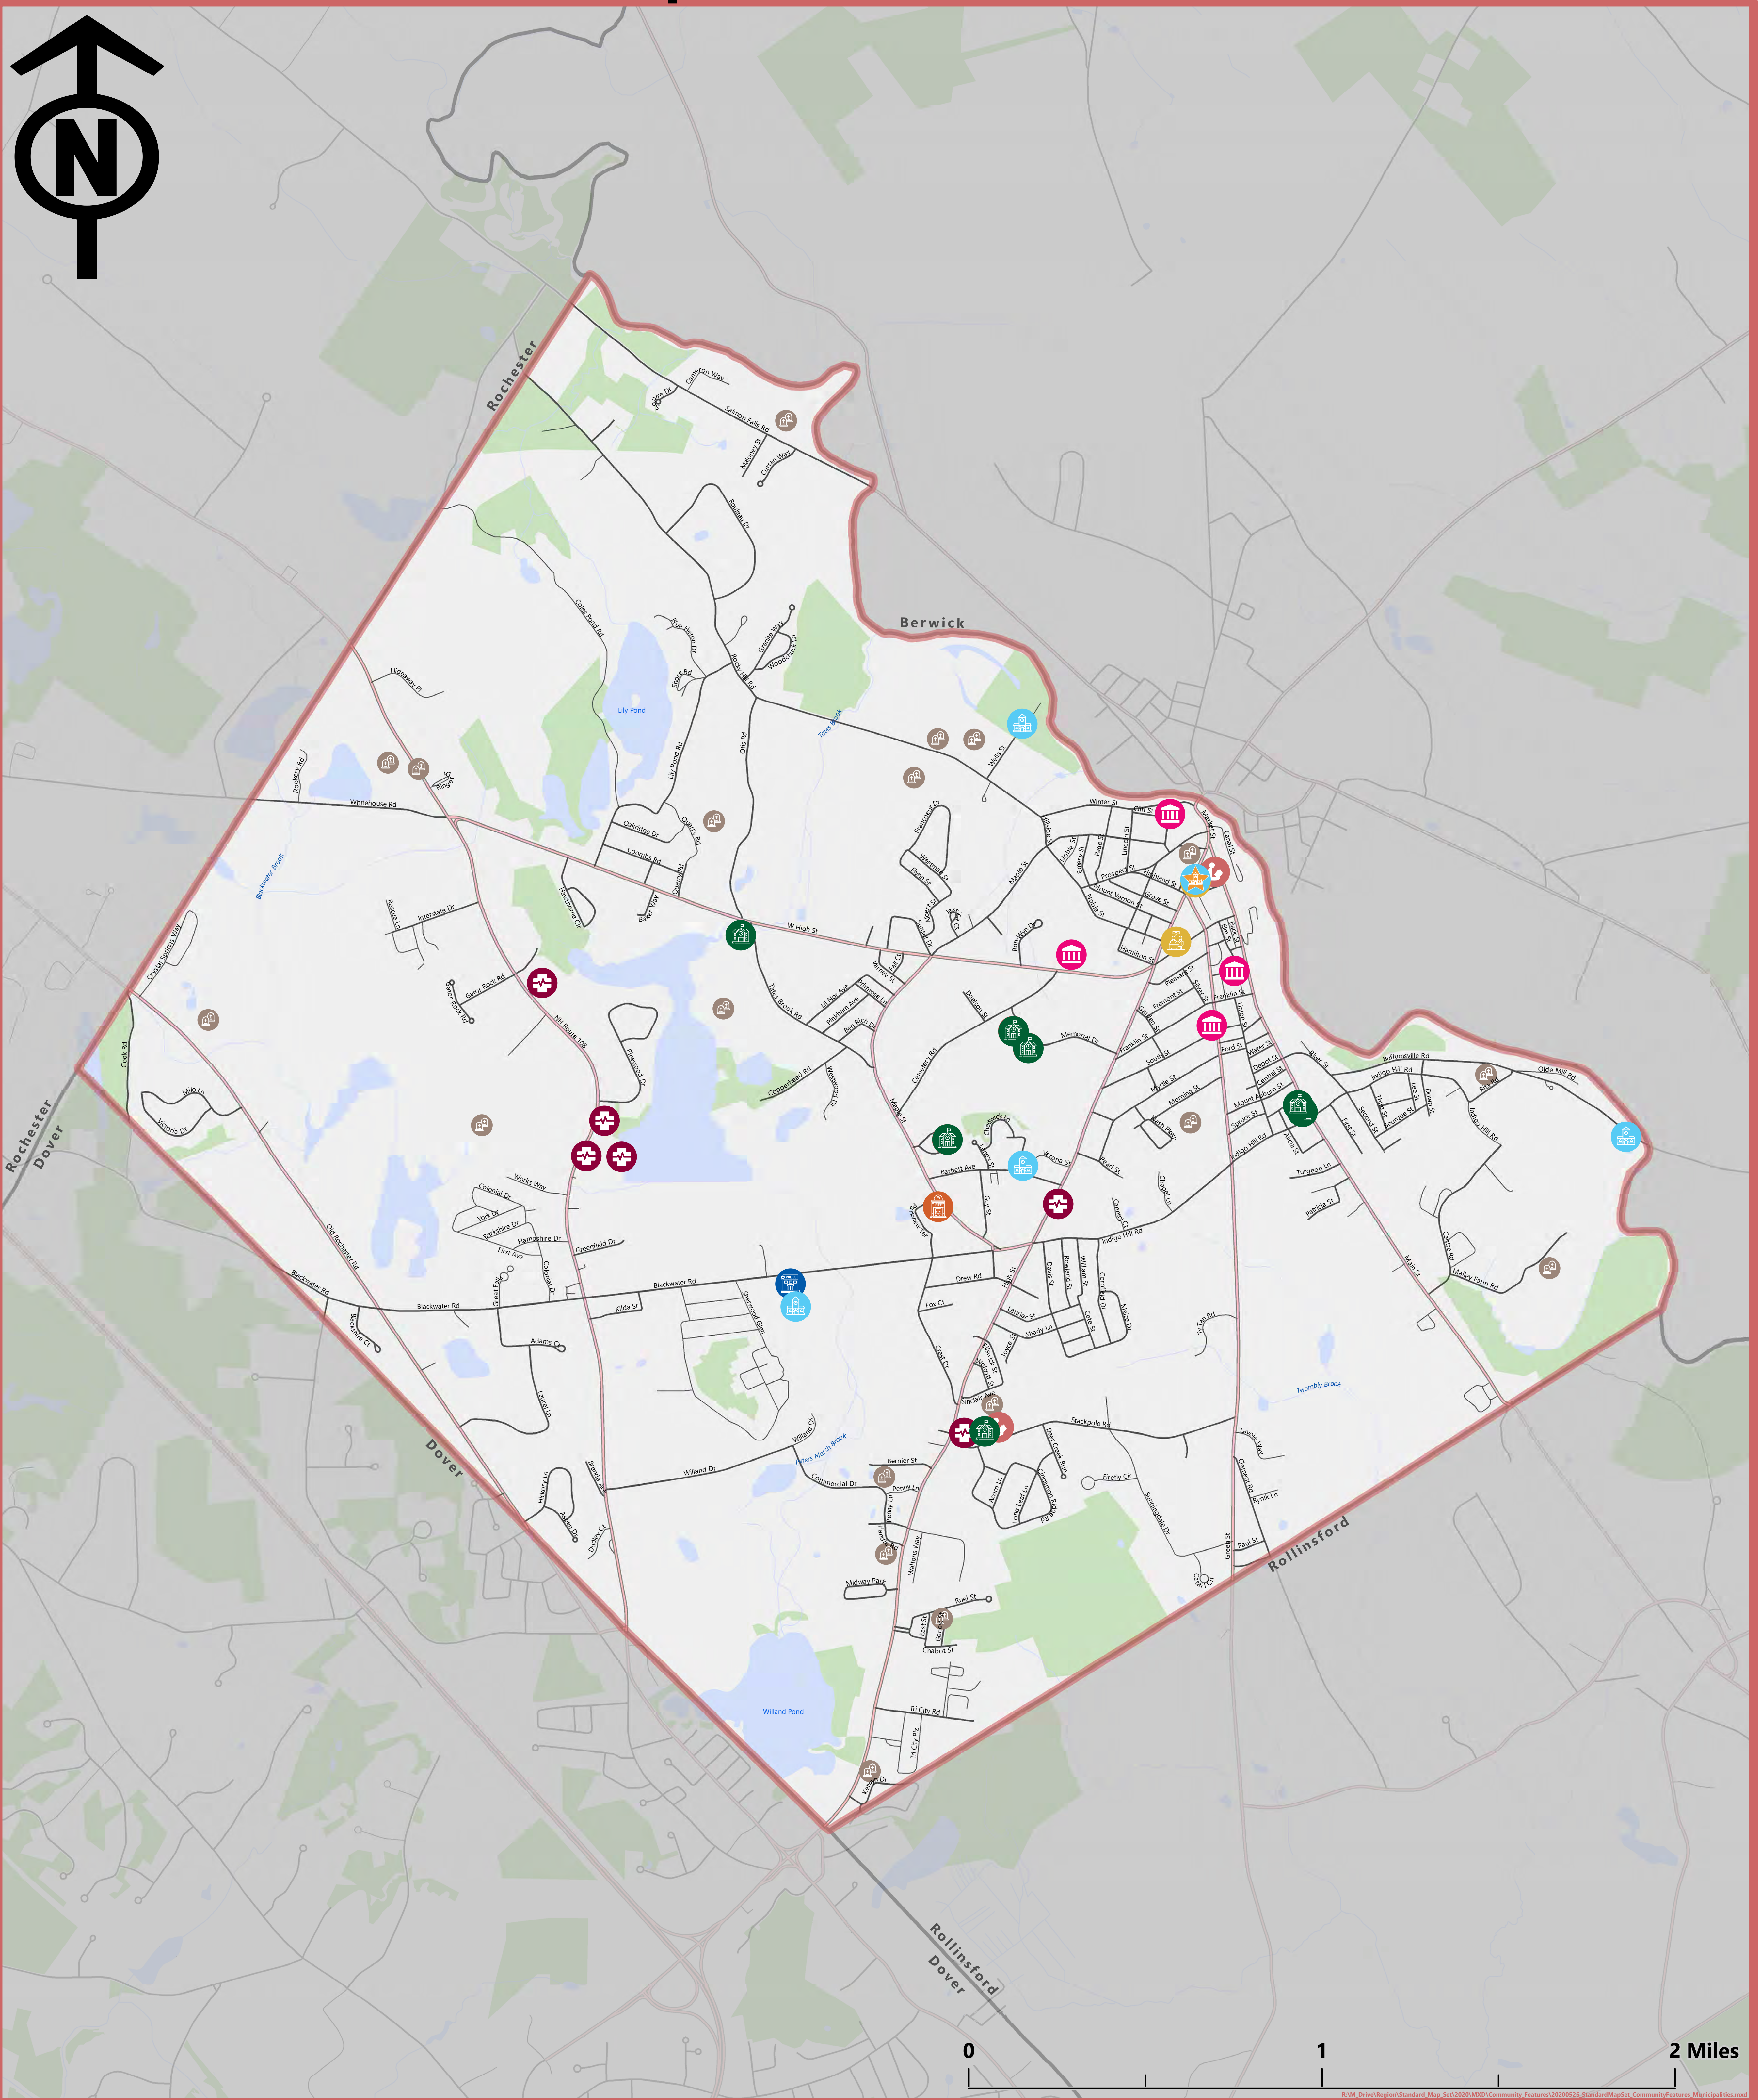

Somersworth, New Hampshire: Community Features

Prepared by
**Strafford Regional
Planning Commission**
150 Wakefield Street #12
Rochester, NH 03867
603-994-3500

Author: Jackson Rand
Date: 11/17/2021

Legend

1. Town and City Halls
   - Governmental Services
   - Non-Governmental Services
   - Police Stations
   - Fire Stations
   - K-12 Schools
   - Libraries
   - Medical and Healthcare Facilities
   - National Register of Historic Places
   - Graveyards
2. **Roads**
3. State Roadways
   - Local
   - Private or Not-Maintained