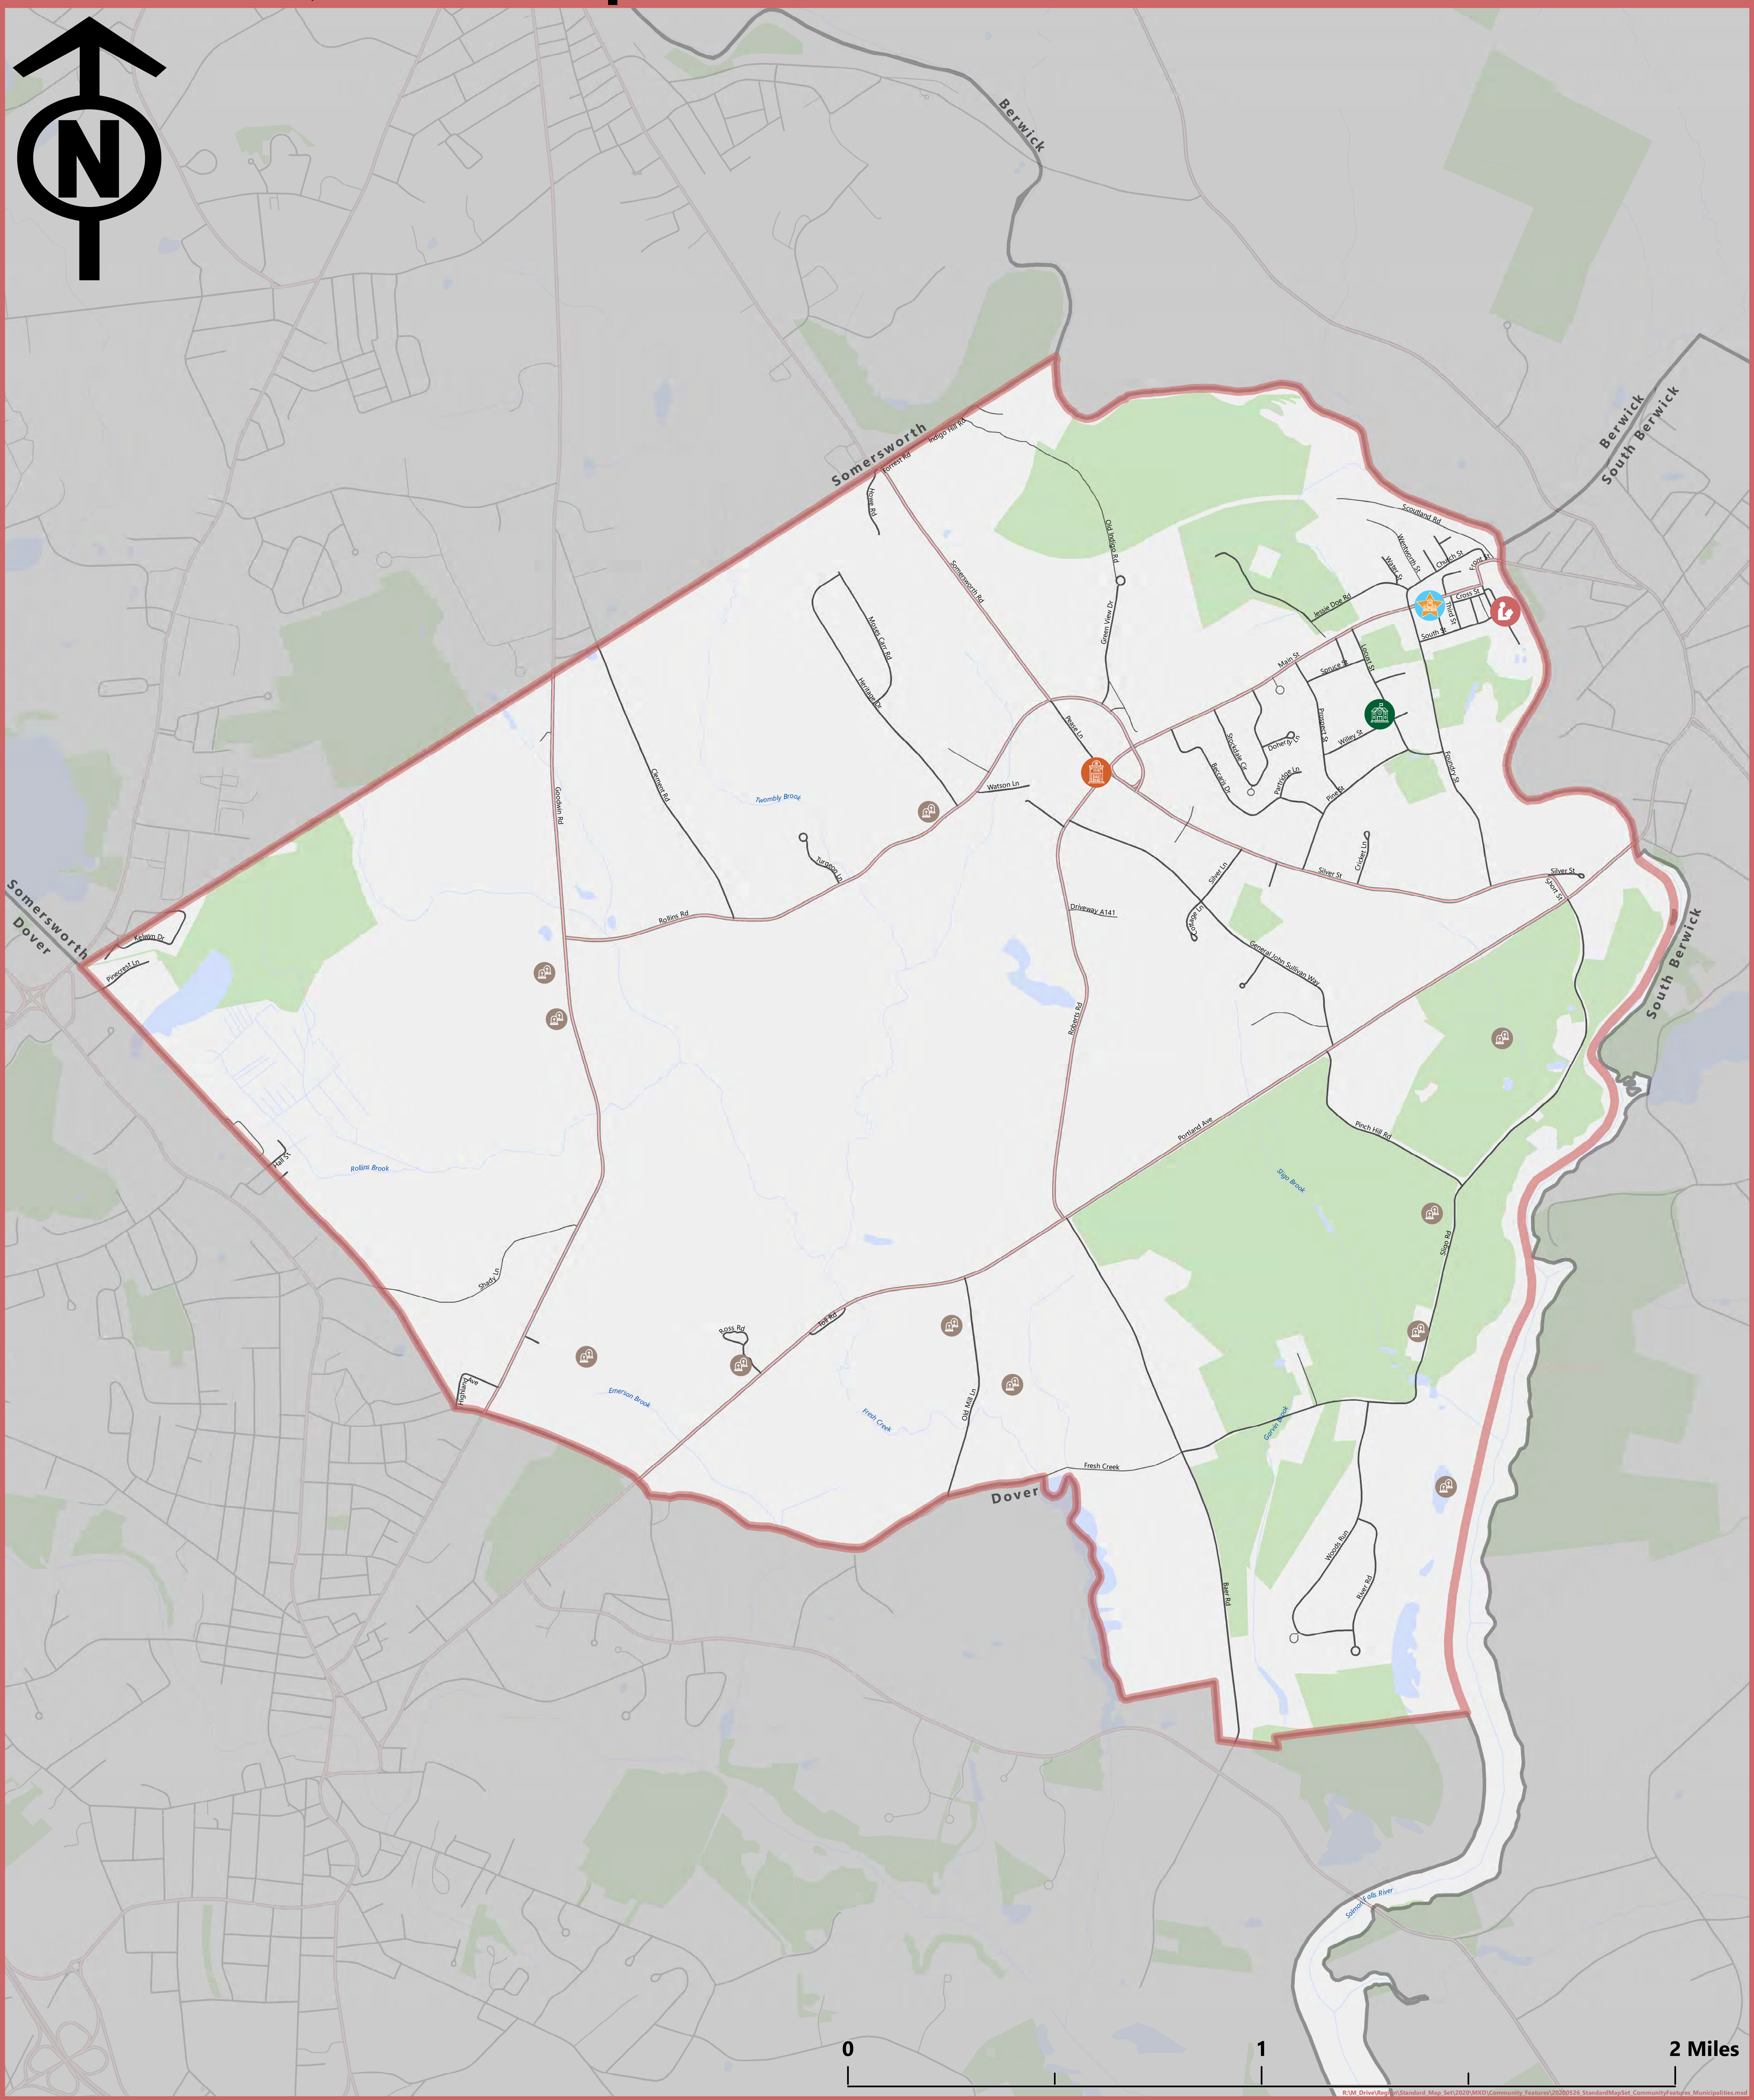

Rollinsford, New Hampshire: Community Features

Prepared by
**Strafford Regional
Planning Commission**
150 Wakefield Street #12
Rochester, NH 03867
603-994-3500

Author: Jackson Rand
Date: 11/17/2021

Legend

- Town and City Halls
- Fire Stations
- K-12 Schools
- Libraries
- Graveyards
- **Roads**
- State Roadways
- Local
- Private or Not-Maintained