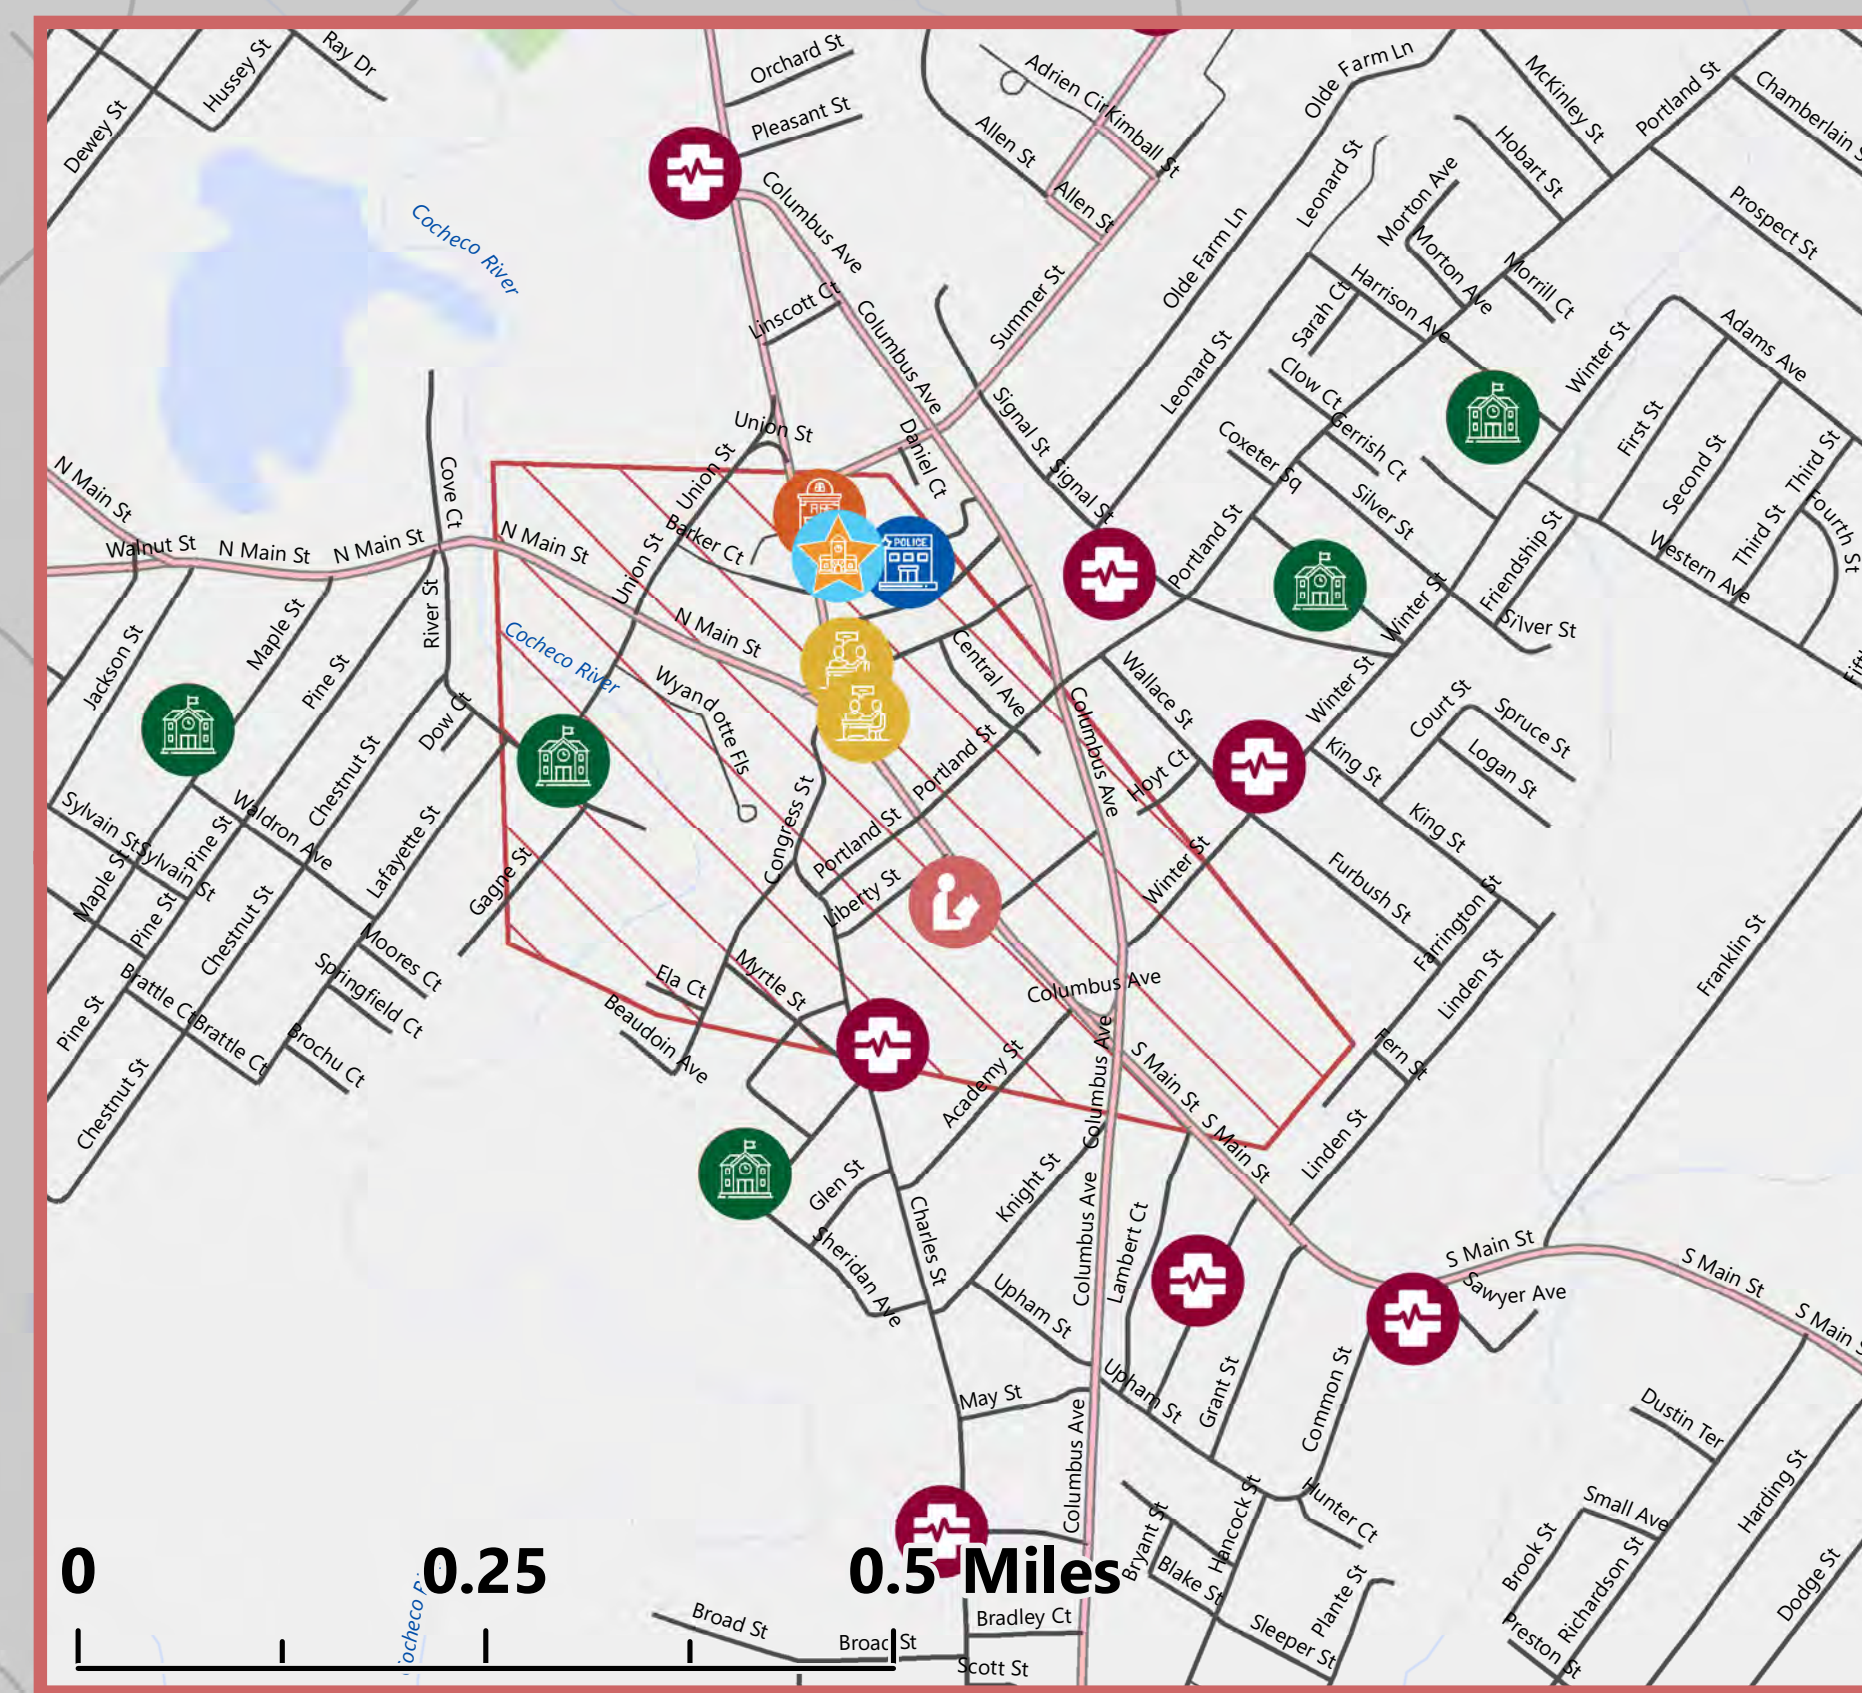

Rochester, New Hampshire: Community Features

Downtown Rochester Inset Map

Prepared by
**Strafford Regional
Planning Commission**
150 Wakefield Street #12
Rochester, NH 03867
603-994-3500

Author: Jackson Rand
Date: 11/17/2021

Legend

1. Town and City Halls
   - Governmental Services
   - Non-Governmental Services
   - Police Stations
   - Fire Stations
   - K-12 Schools
   - Libraries
   - Places of Worship
   - Medical and Healthcare Facilities
   - National Register of Historic Places
   - Graveyards
   - National Register of Historic Districts
2. **Roads**
3. State Roadways
   - Local
   - Private or Not-Maintained