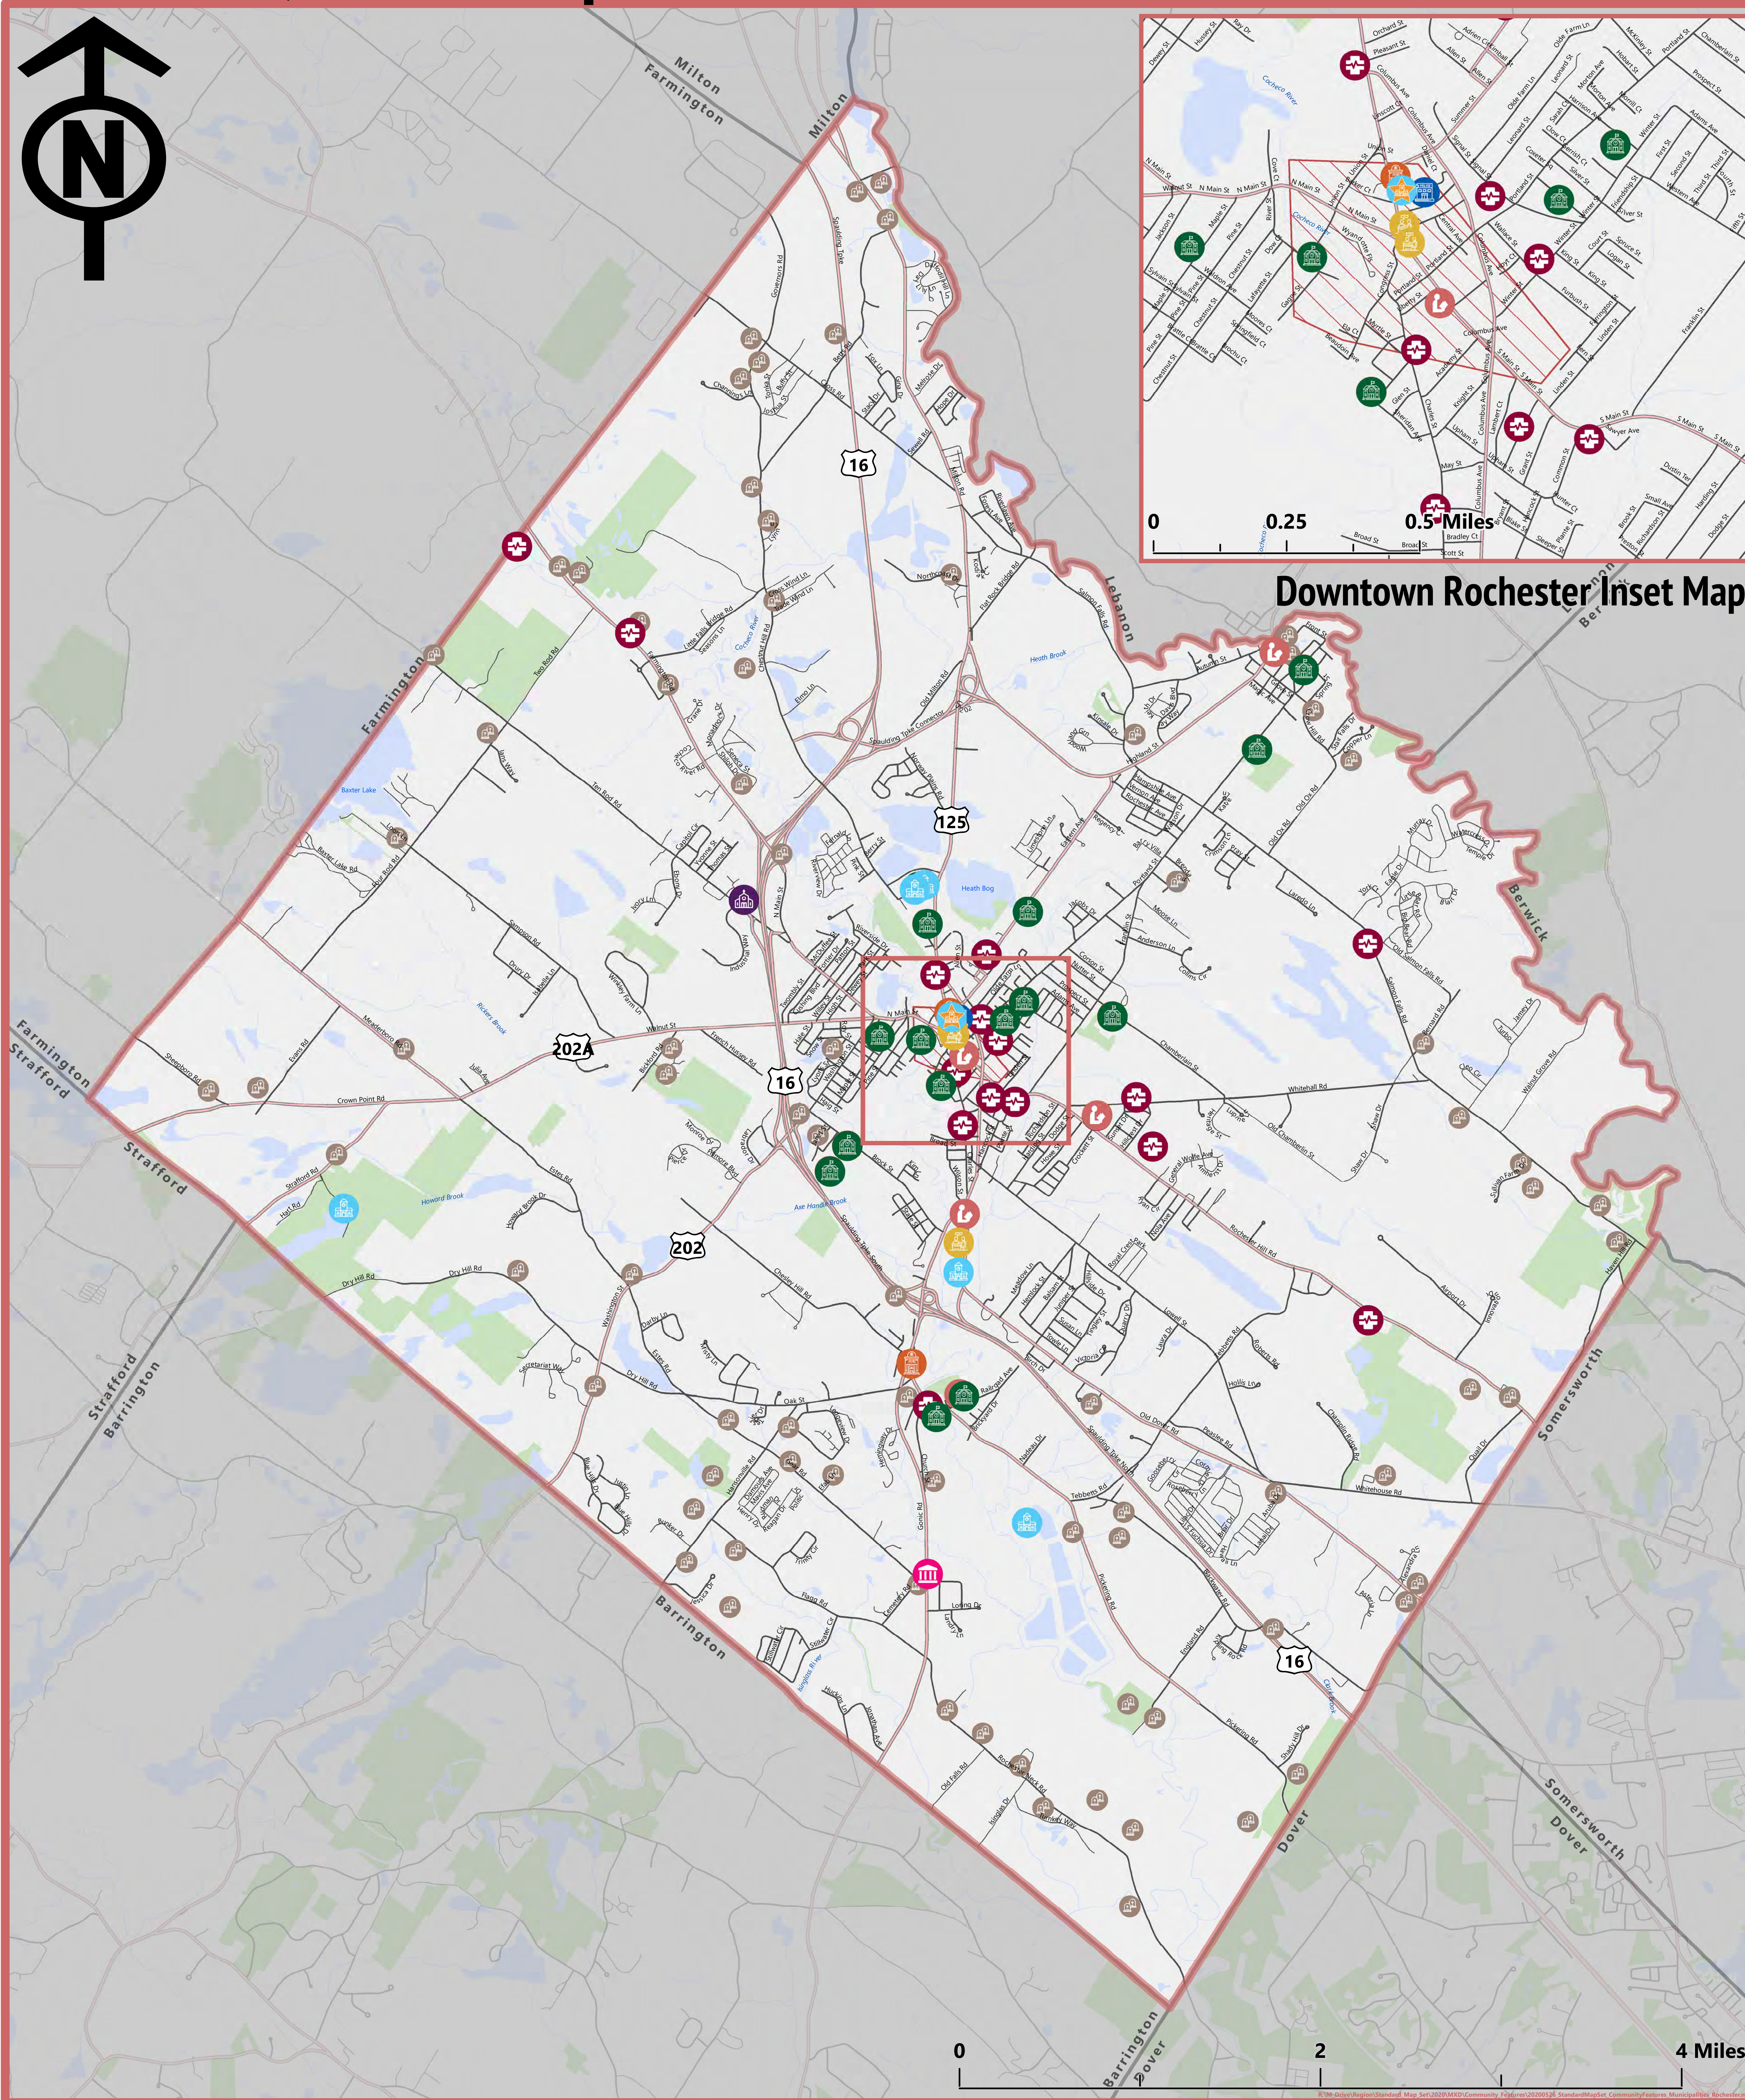

Rochester, New Hampshire: Community Features

Downtown Rochester Inset Map

Prepared by
**Strafford Regional
Planning Commission**
150 Wakefield Street #12
Rochester, NH 03867
603-994-3500

Author: Jackson Rand
Date: 11/17/2021

Legend

1. Town and City Halls
   - Governmental Services
   - Non-Governmental Services
   - Police Stations
   - Fire Stations
   - K-12 Schools
   - Libraries
   - Places of Worship
   - Medical and Healthcare Facilities
   - National Register of Historic Places
   - Graveyards
   - National Register of Historic Districts
2. **Roads**
3. State Roadways
   - Local
   - Private or Not-Maintained