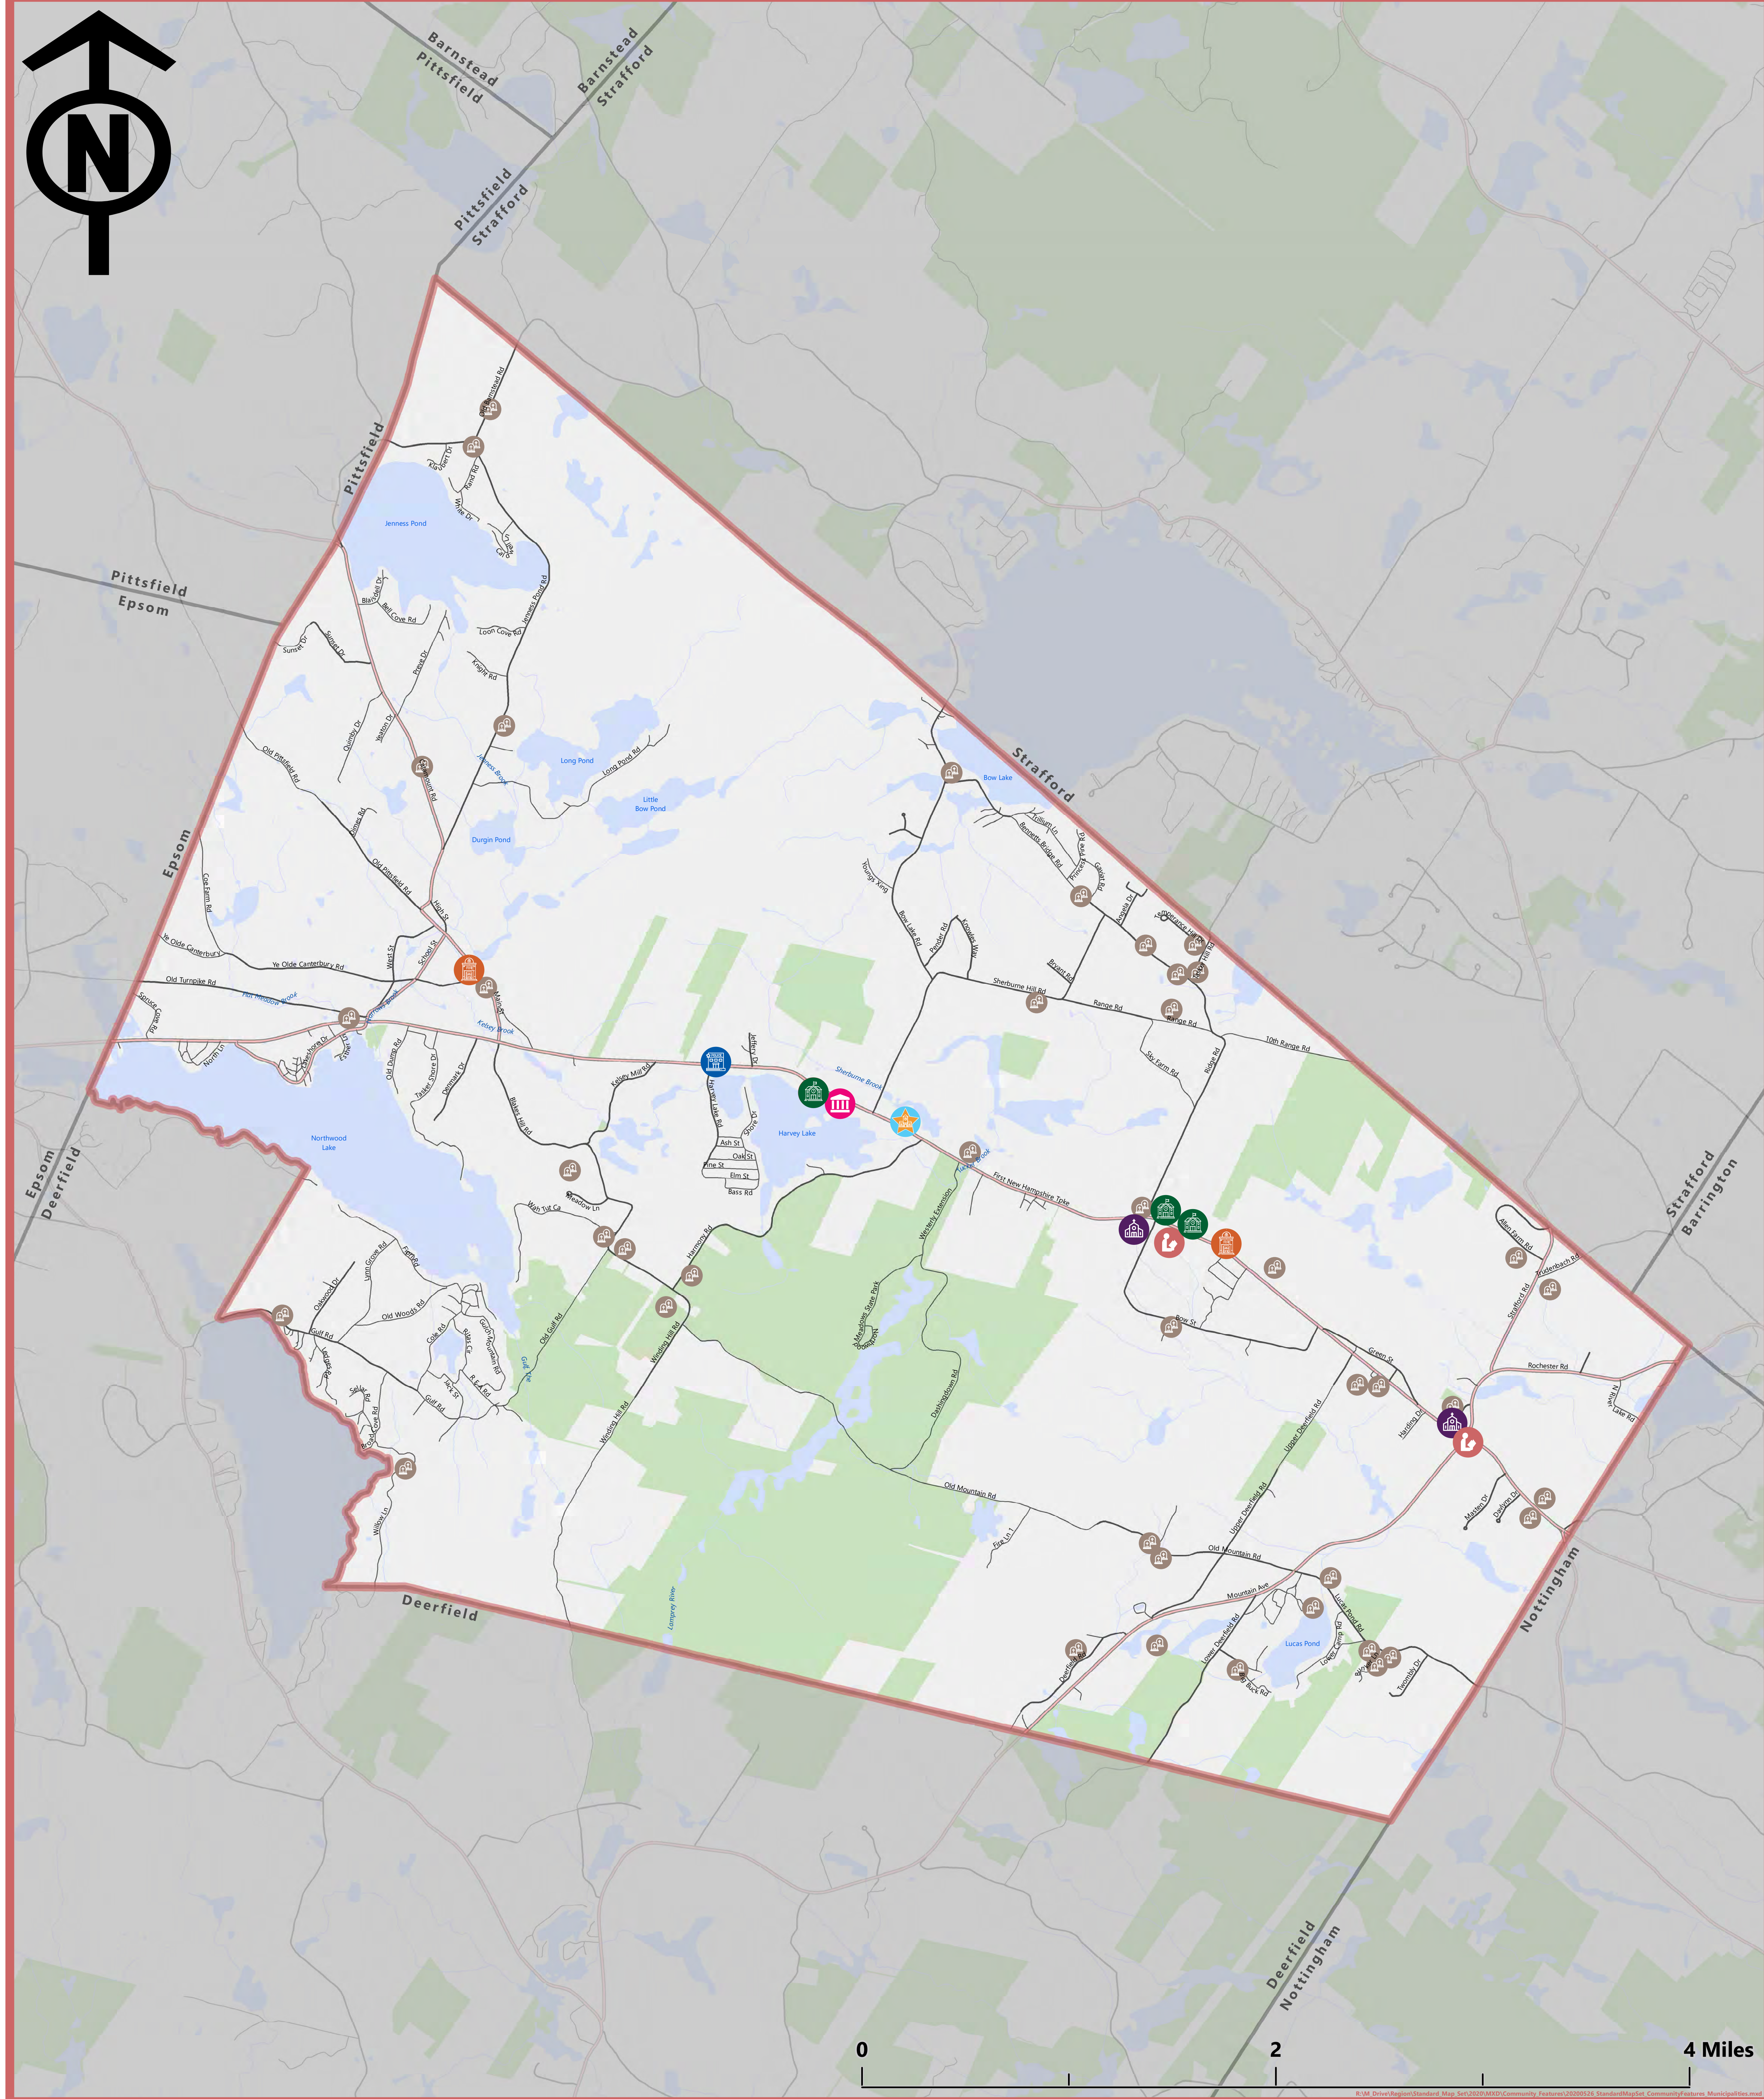

Northwood, New Hampshire: Community Features

Prepared by
**Strafford Regional
Planning Commission**
150 Wakefield Street #12
Rochester, NH 03867
603-994-3500

Author: Jackson Rand
Date: 11/17/2021

Legend

- Town and City Halls
- Police Stations
- Fire Stations
- K-12 Schools
- Libraries
- Places of Worship
- National Register of Historic Places
- Graveyards
- **Roads**
- State Roadways
- Local
- Private or Not-Maintained