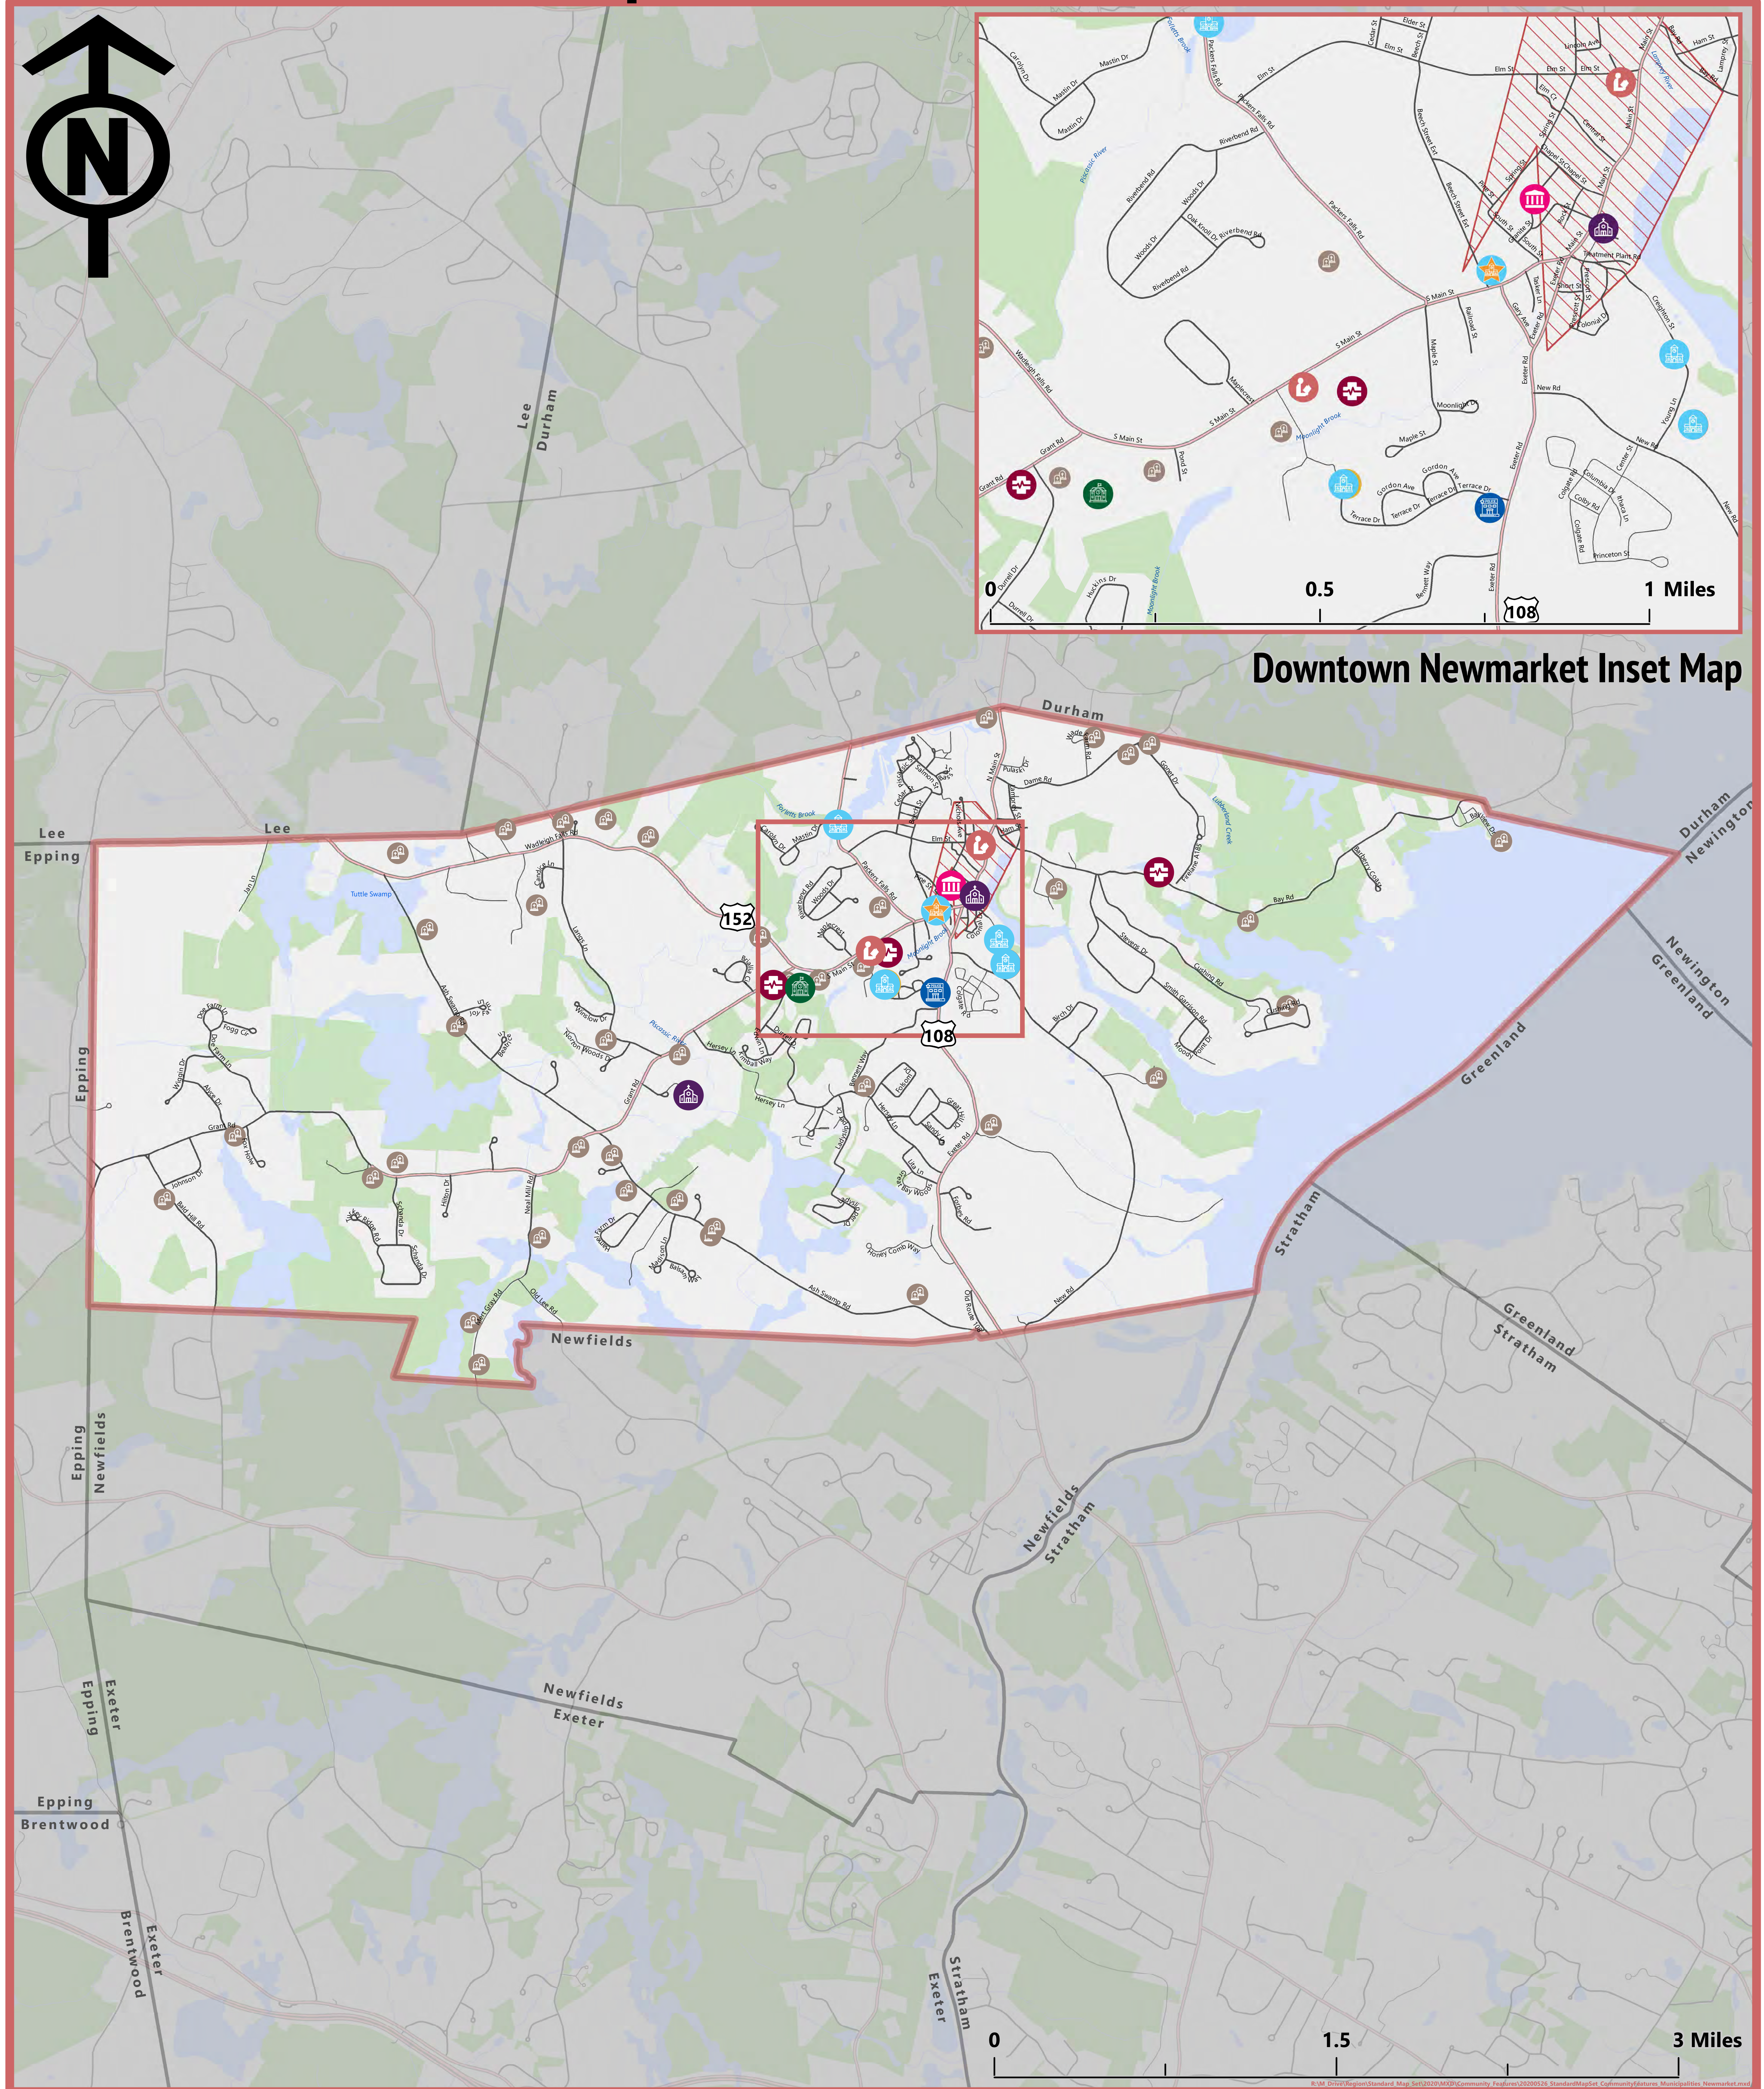

Newmarket, New Hampshire: Community Features