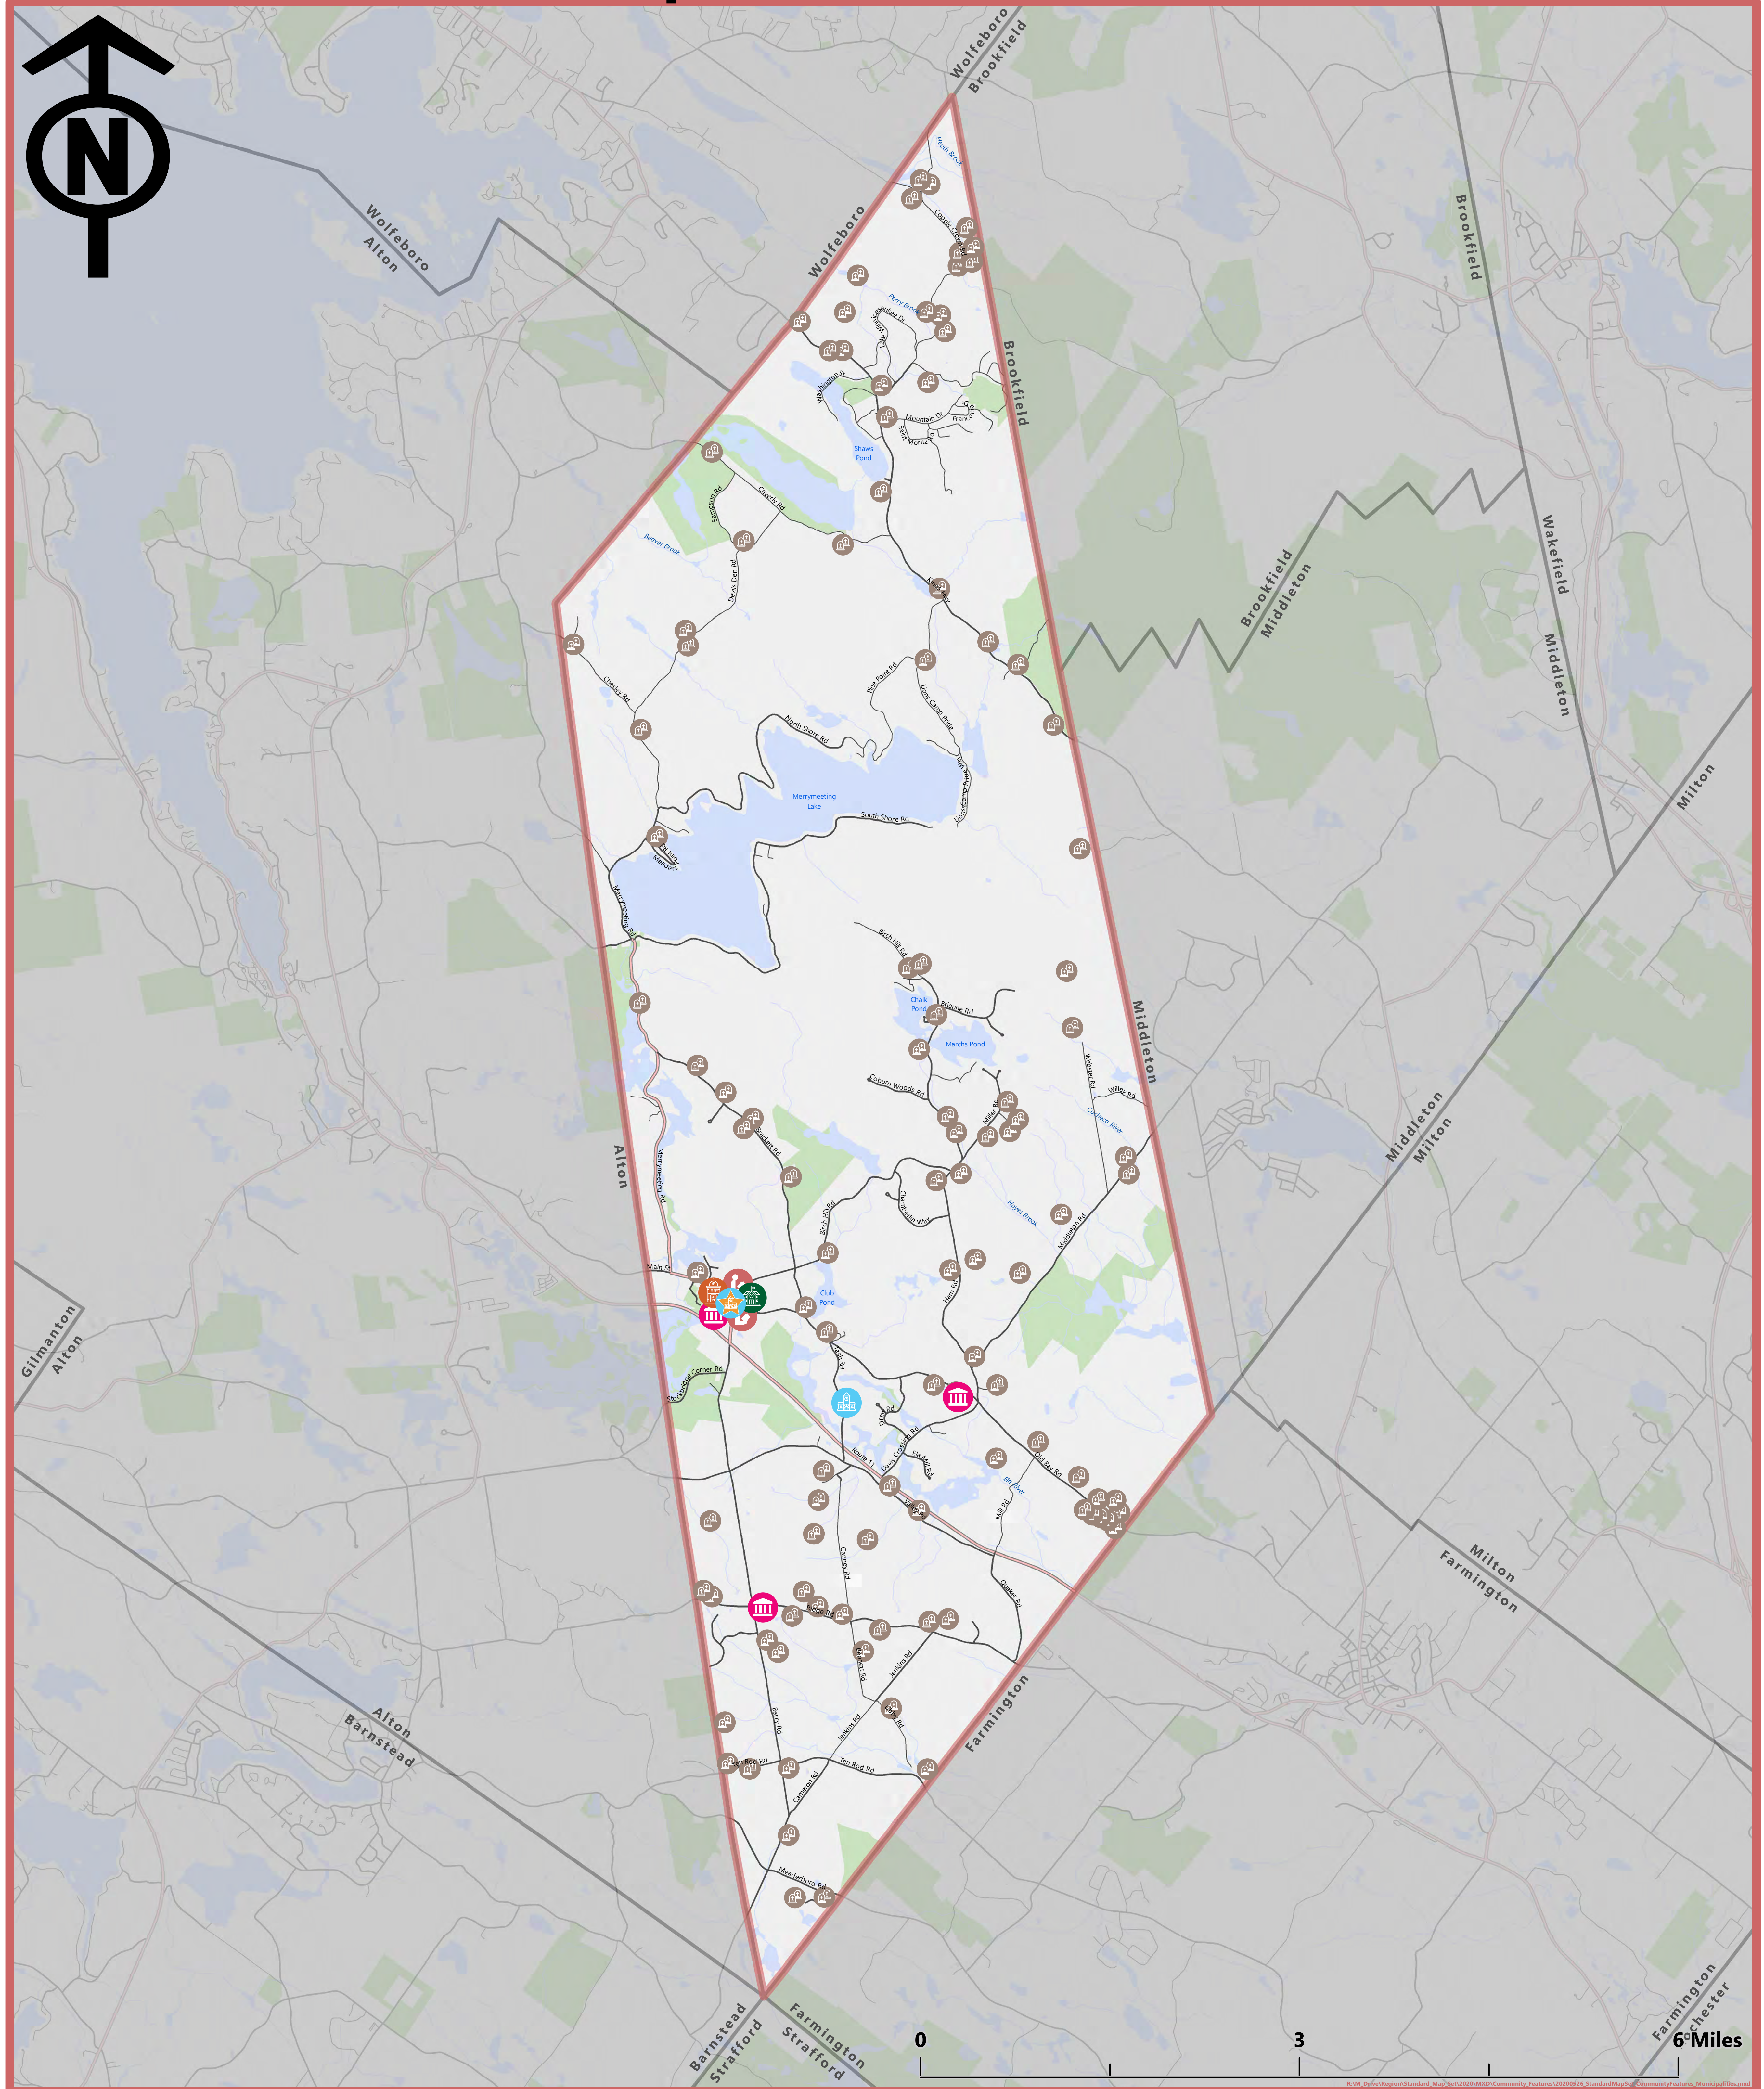

New Durham, New Hampshire: Community Features

Prepared by
**Strafford Regional
Planning Commission**
150 Wakefield Street #12
Rochester, NH 03867
603-994-3500

Author: Jackson Rand
Date: 11/17/2021

Legend

- Town and City Halls
- Governmental Services
- Fire Stations
- K-12 Schools
- Libraries
- National Register of Historic Places
- Graveyards
- **Roads**
- State Roadways
- Local
- Private or Not-Maintained