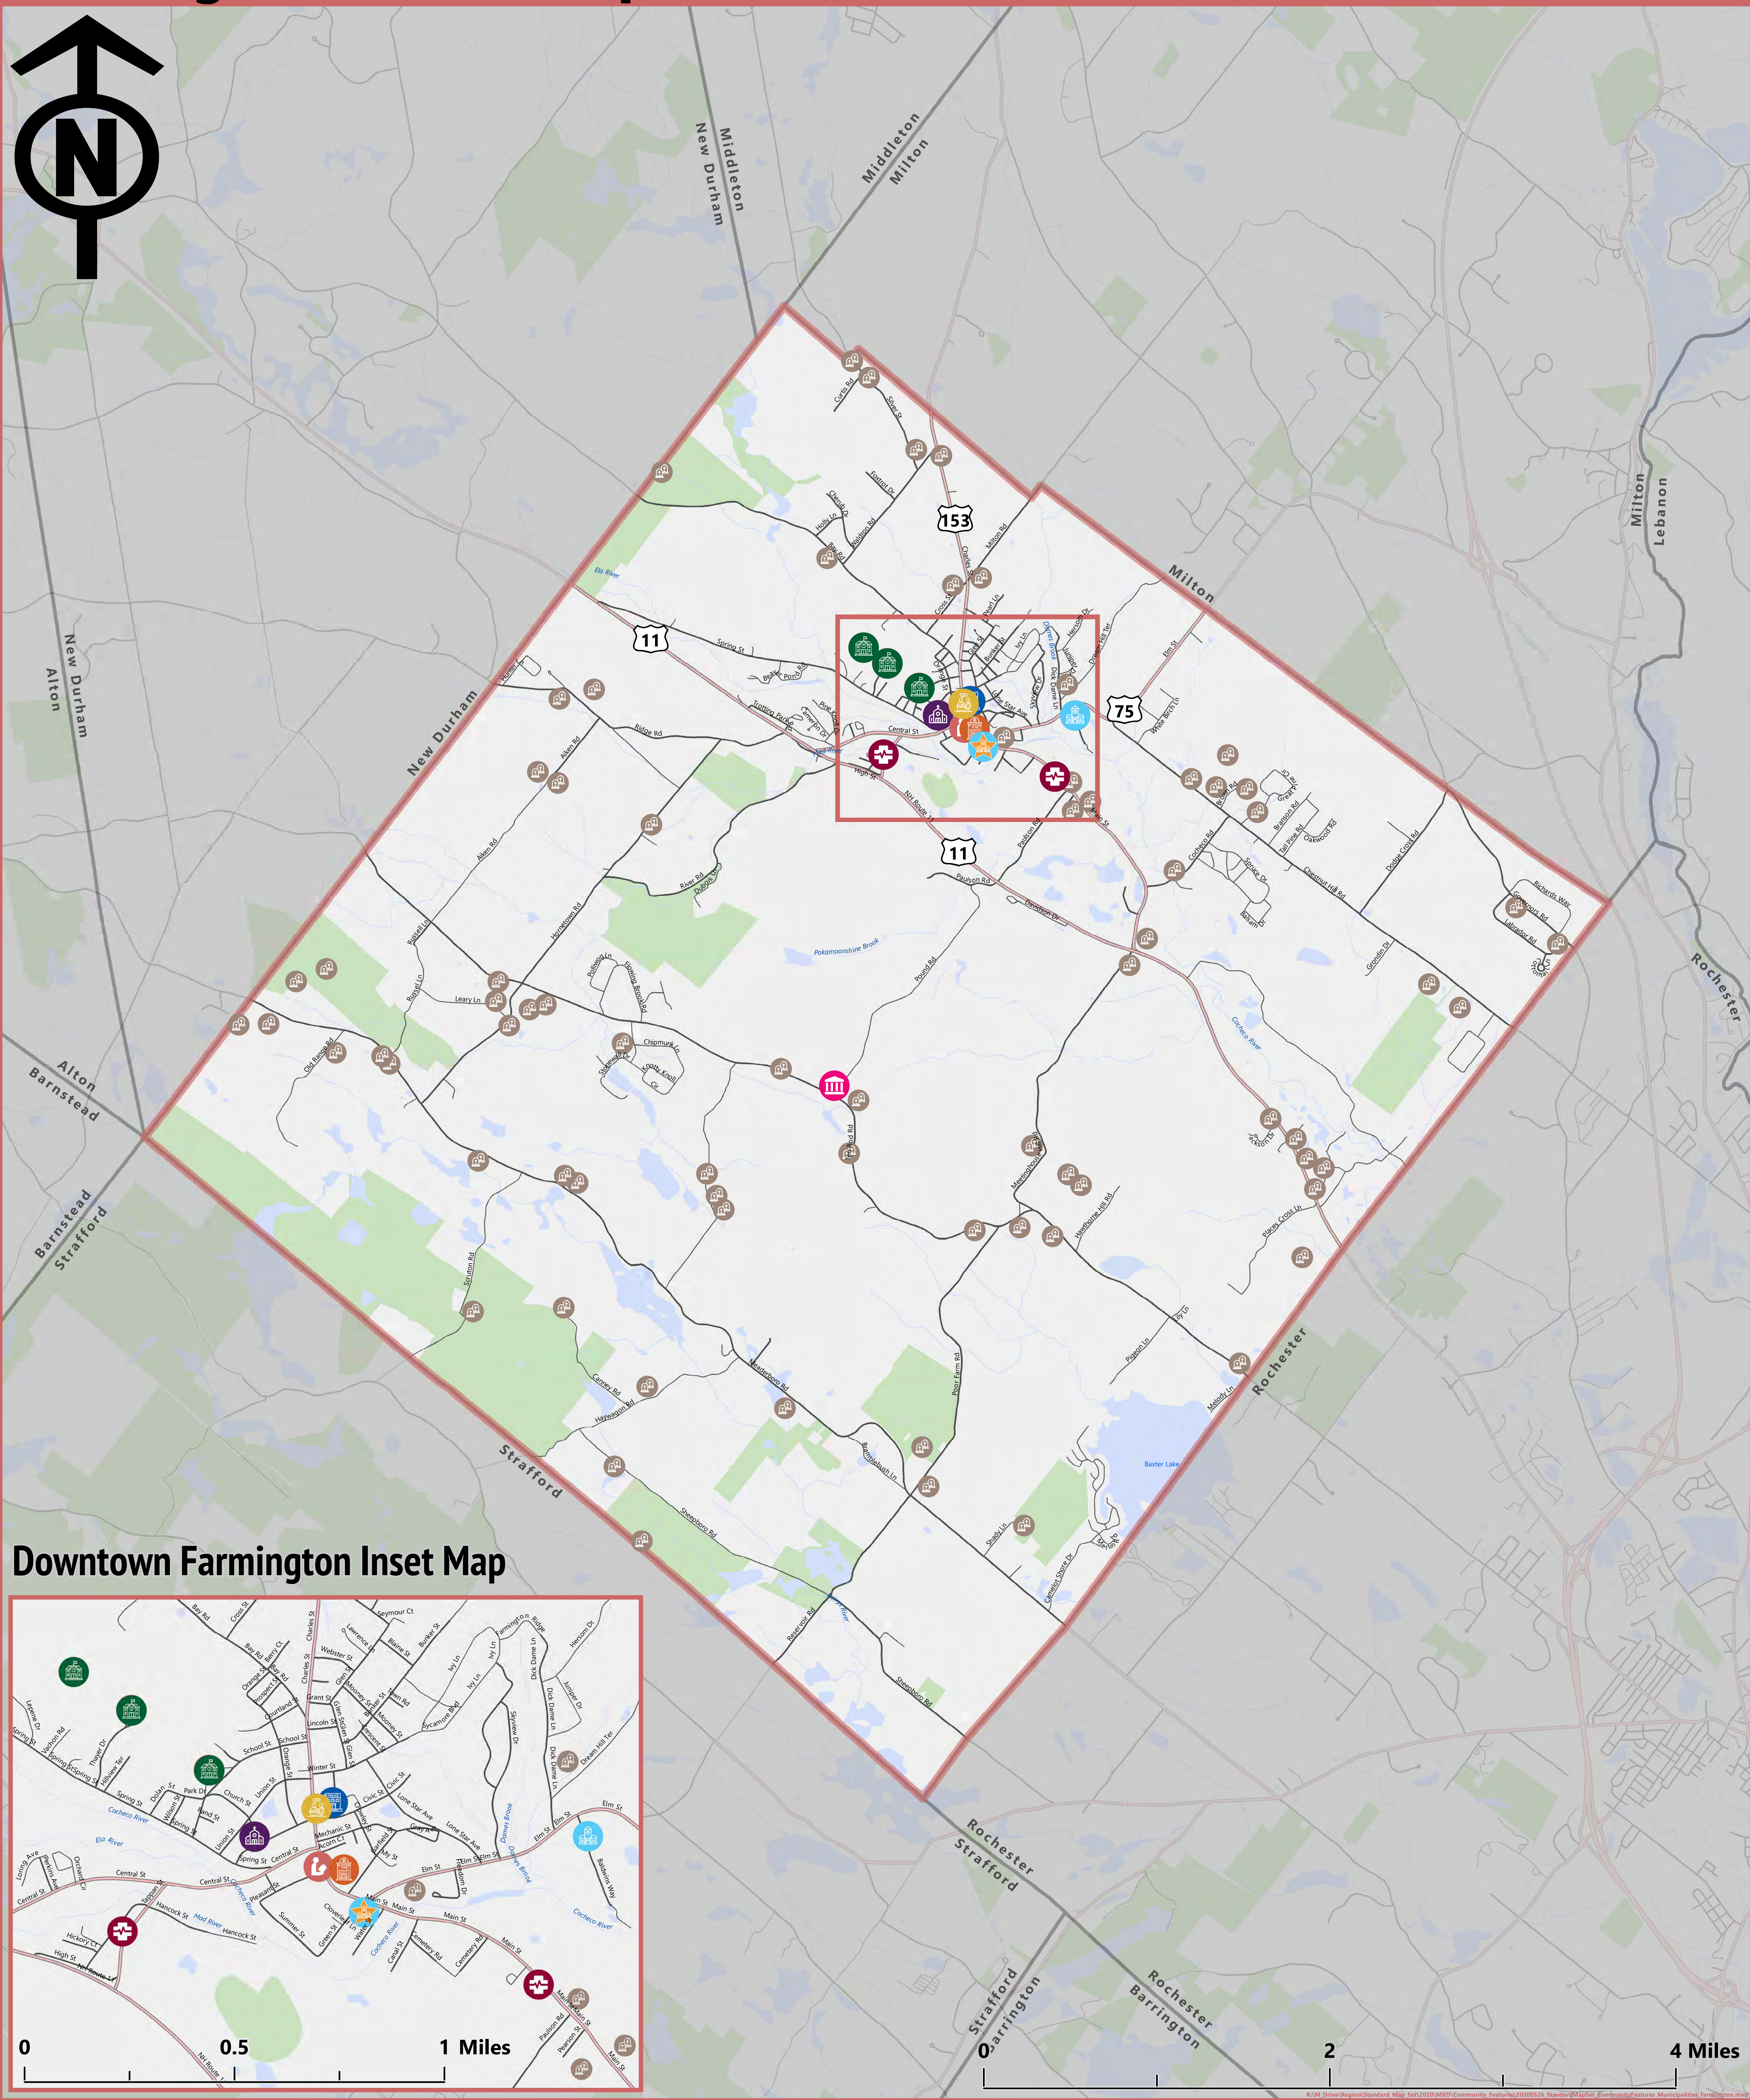

Farmington, New Hampshire: Community Features