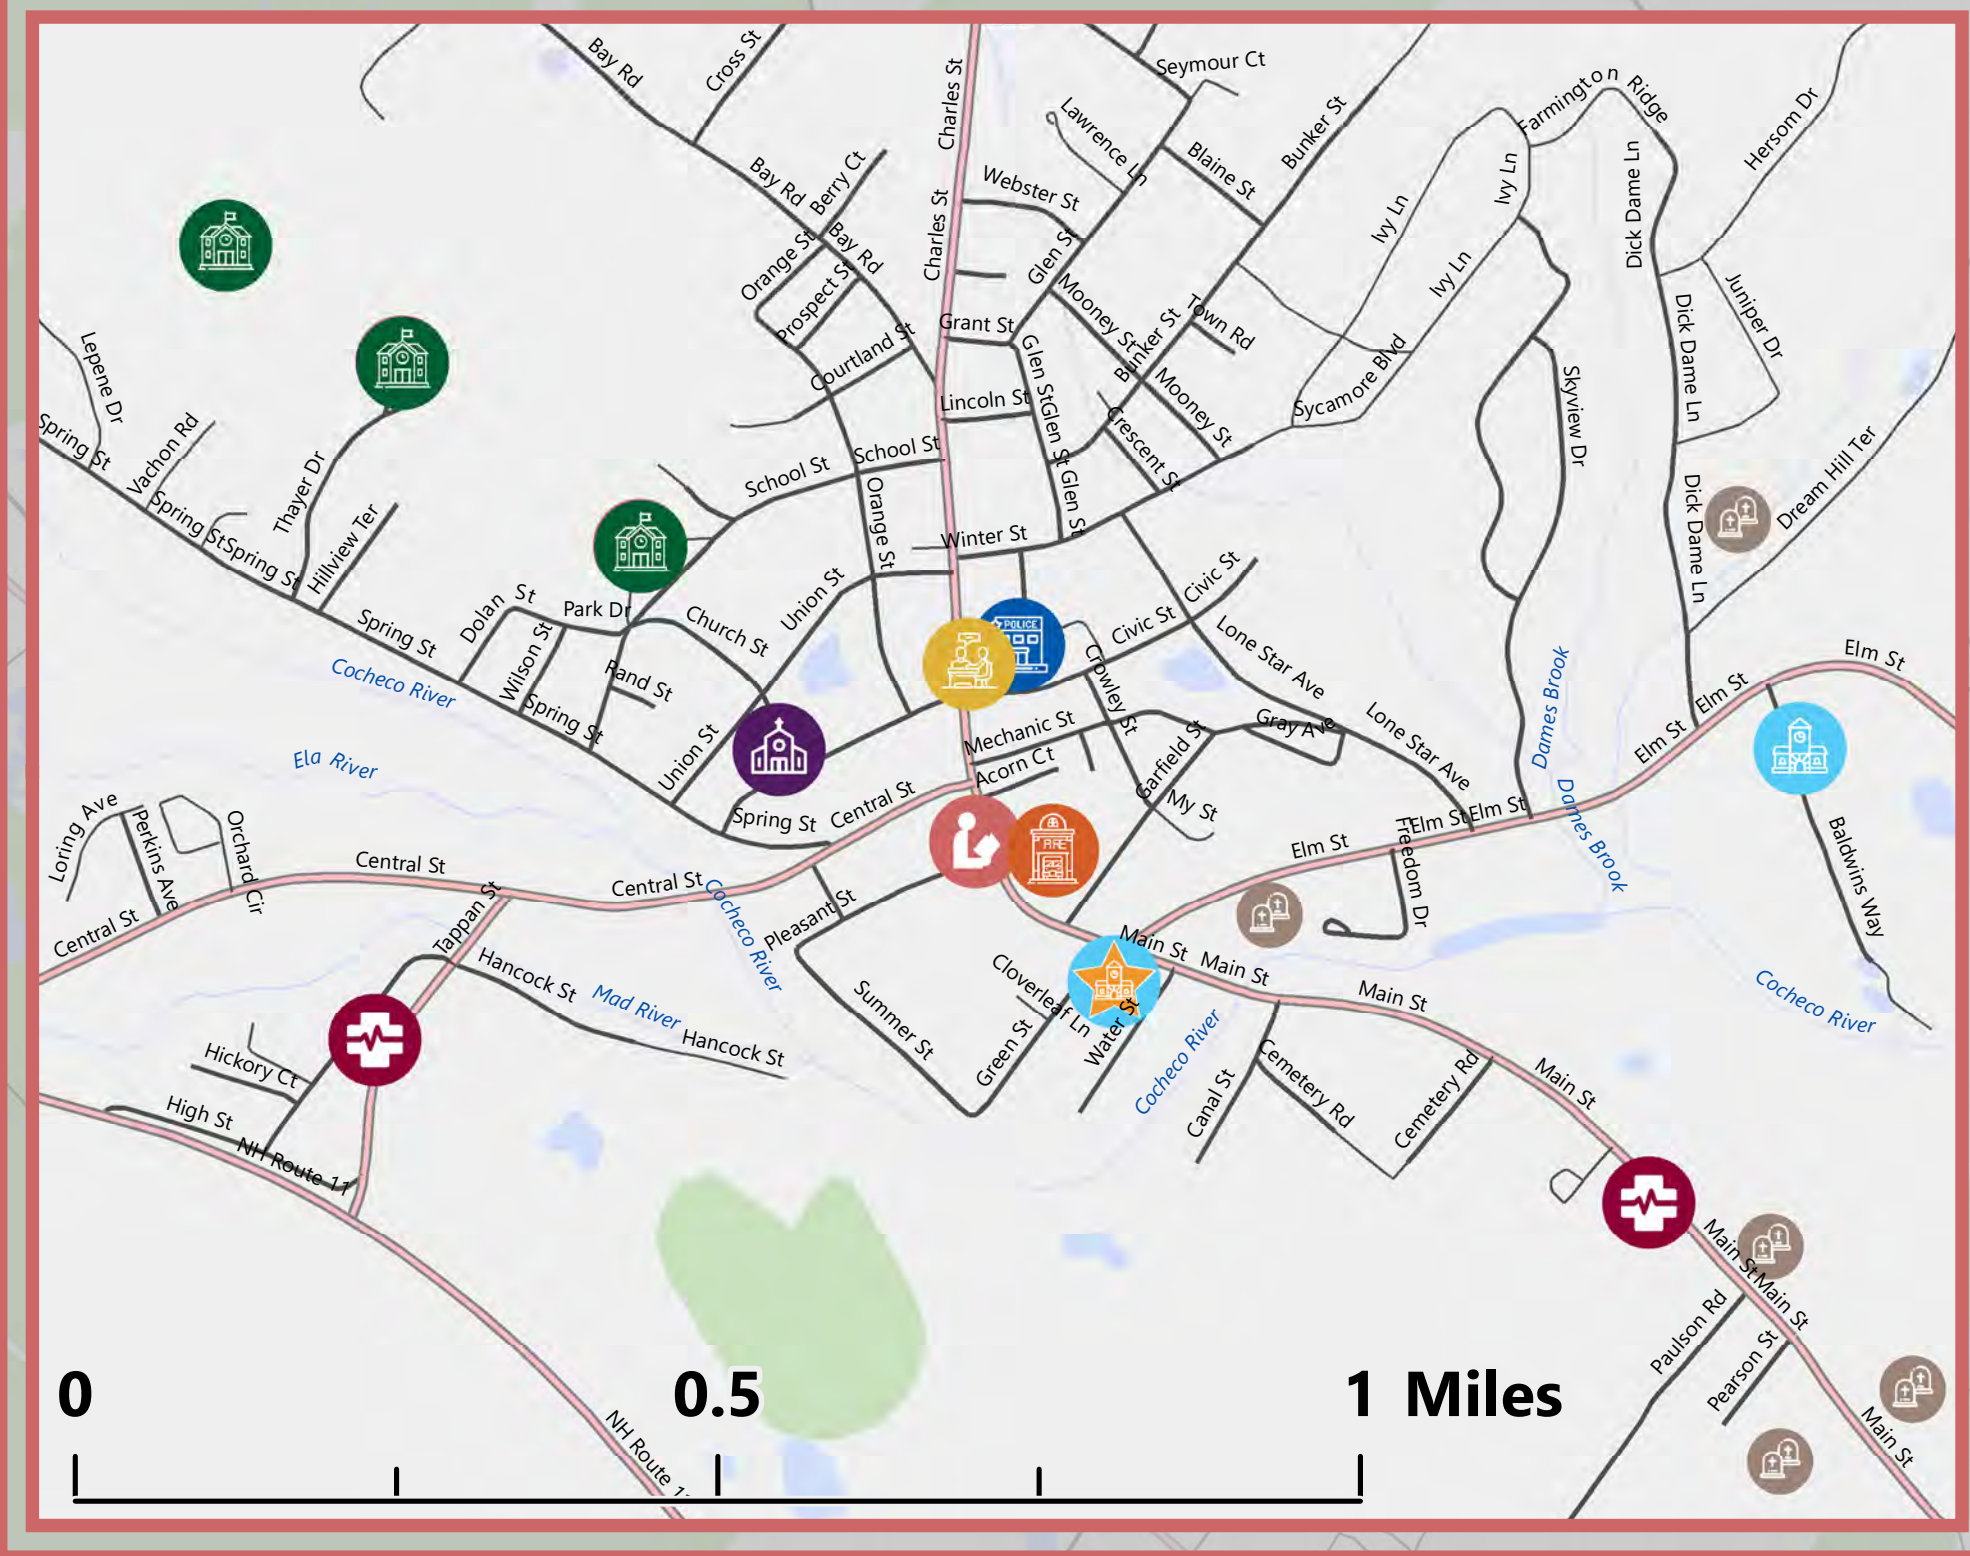

Downtown Farmington Inset Map