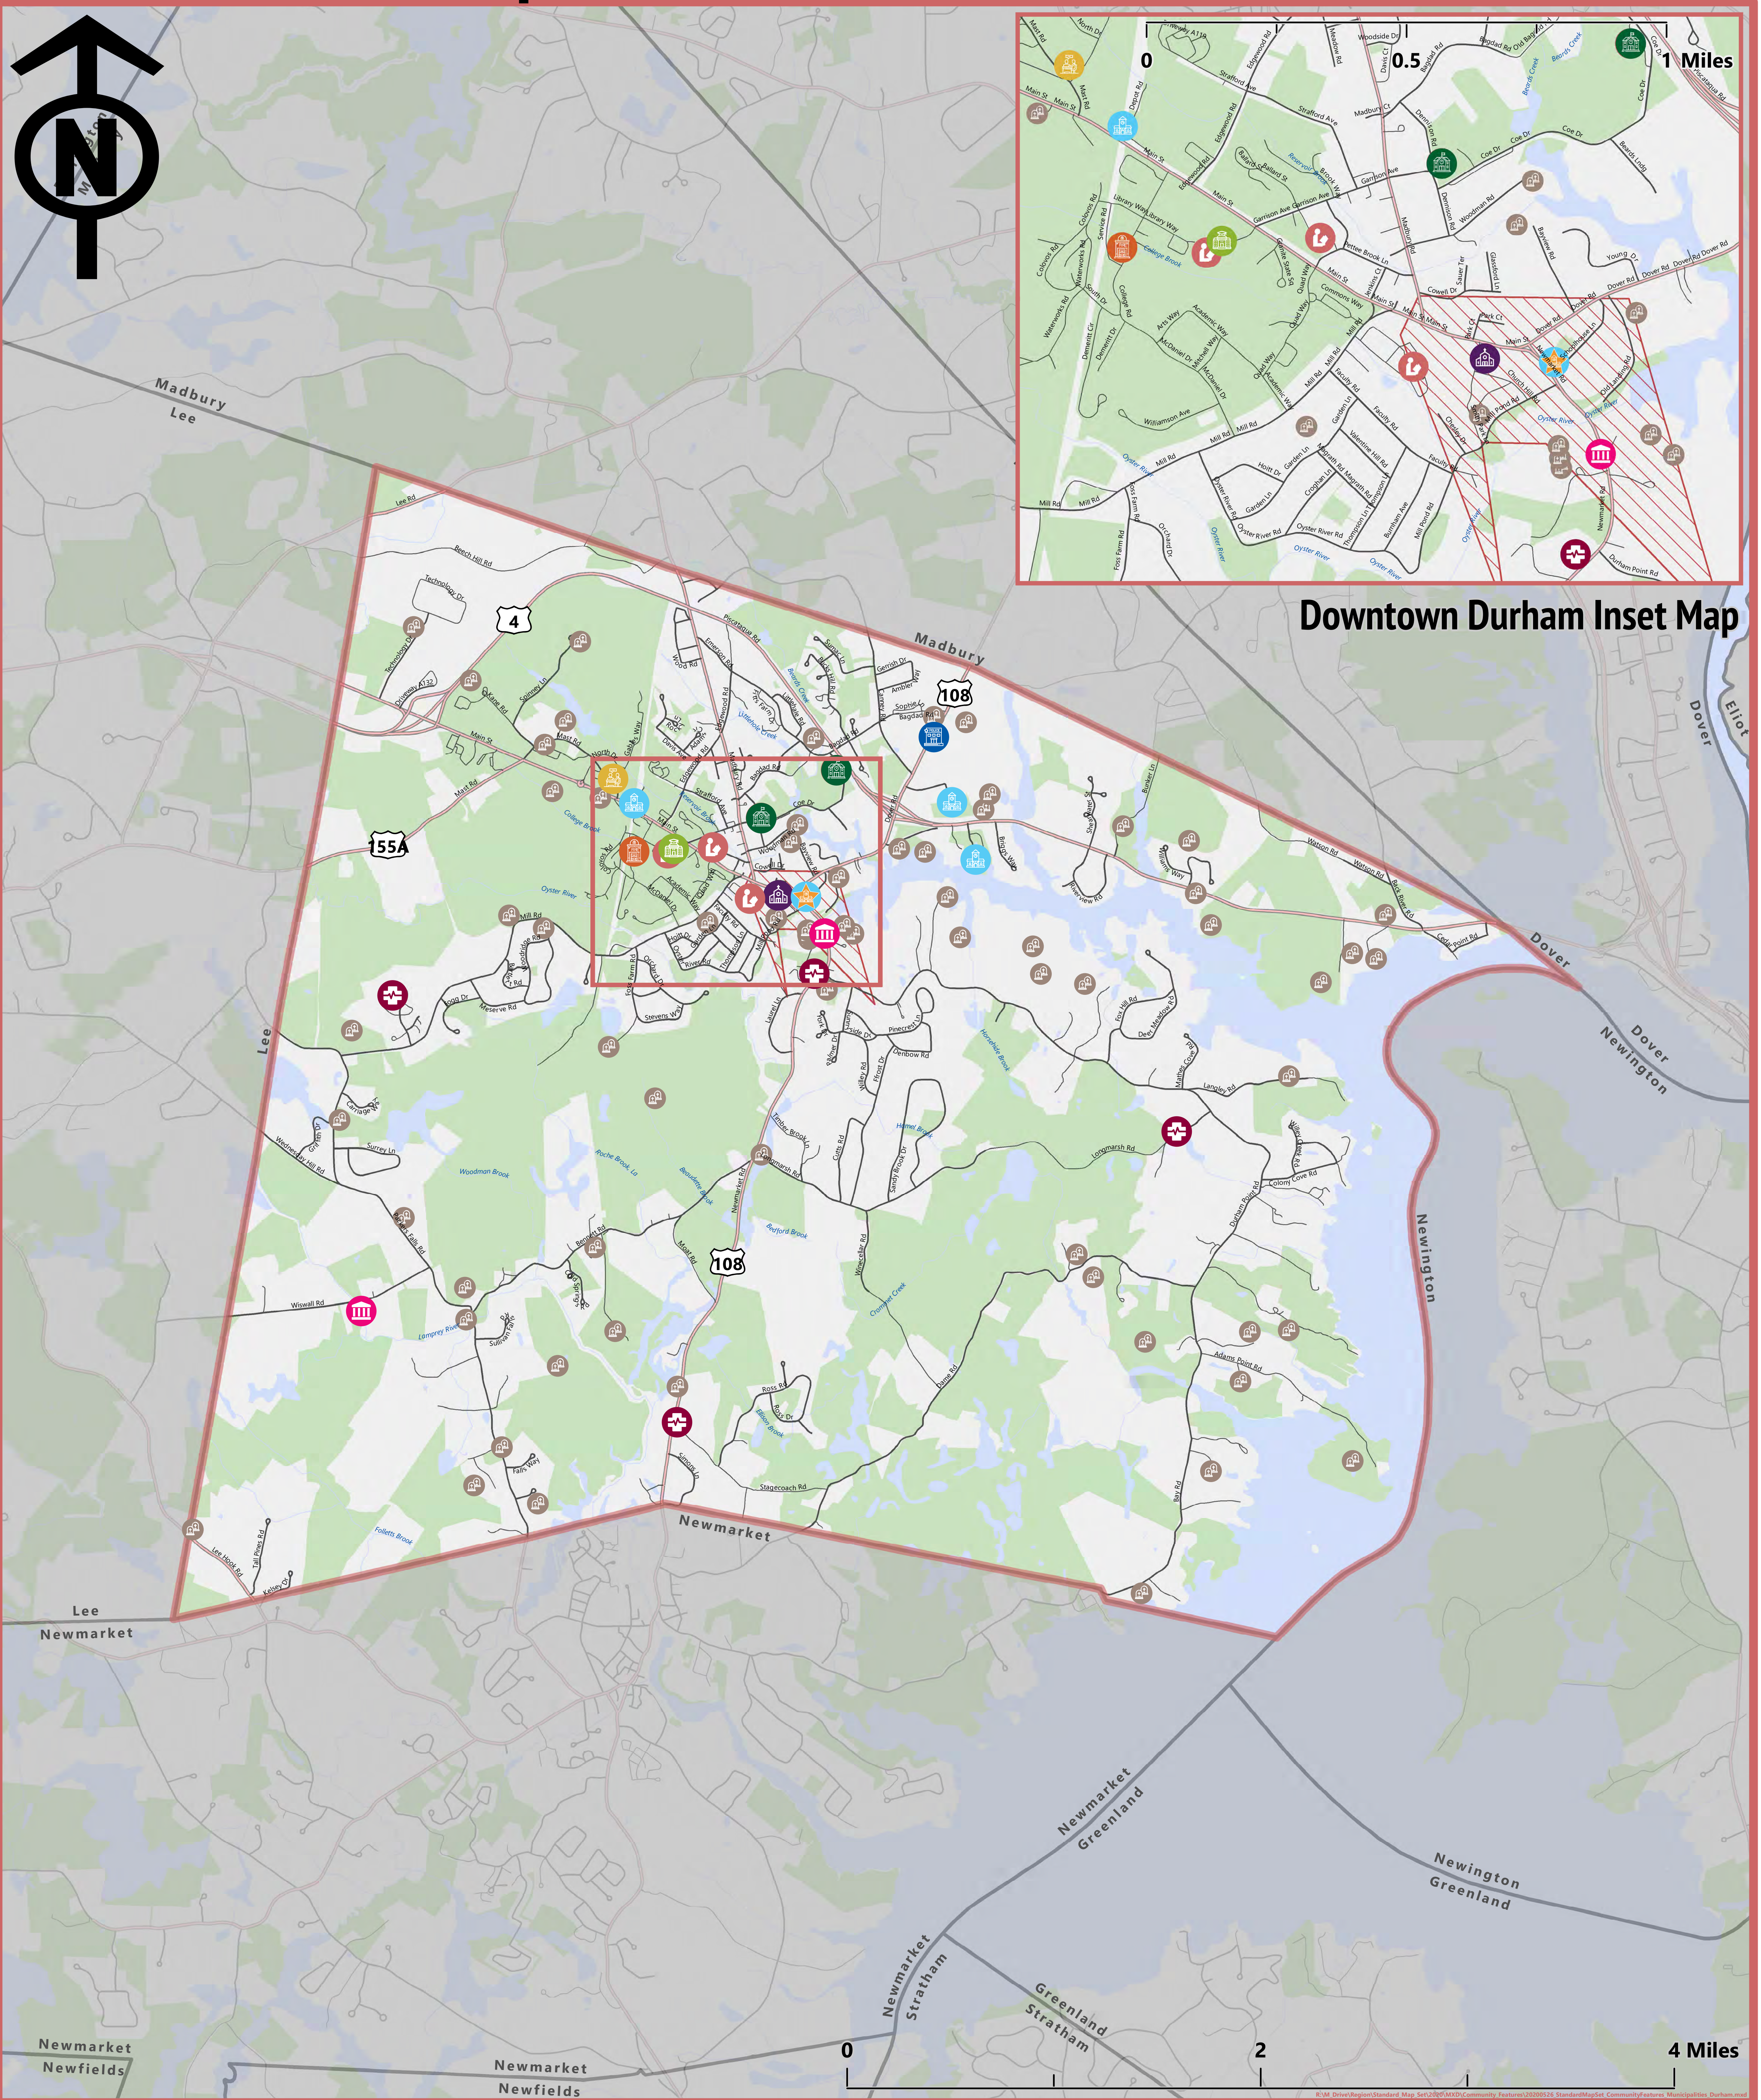

Durham, New Hampshire: Community Features