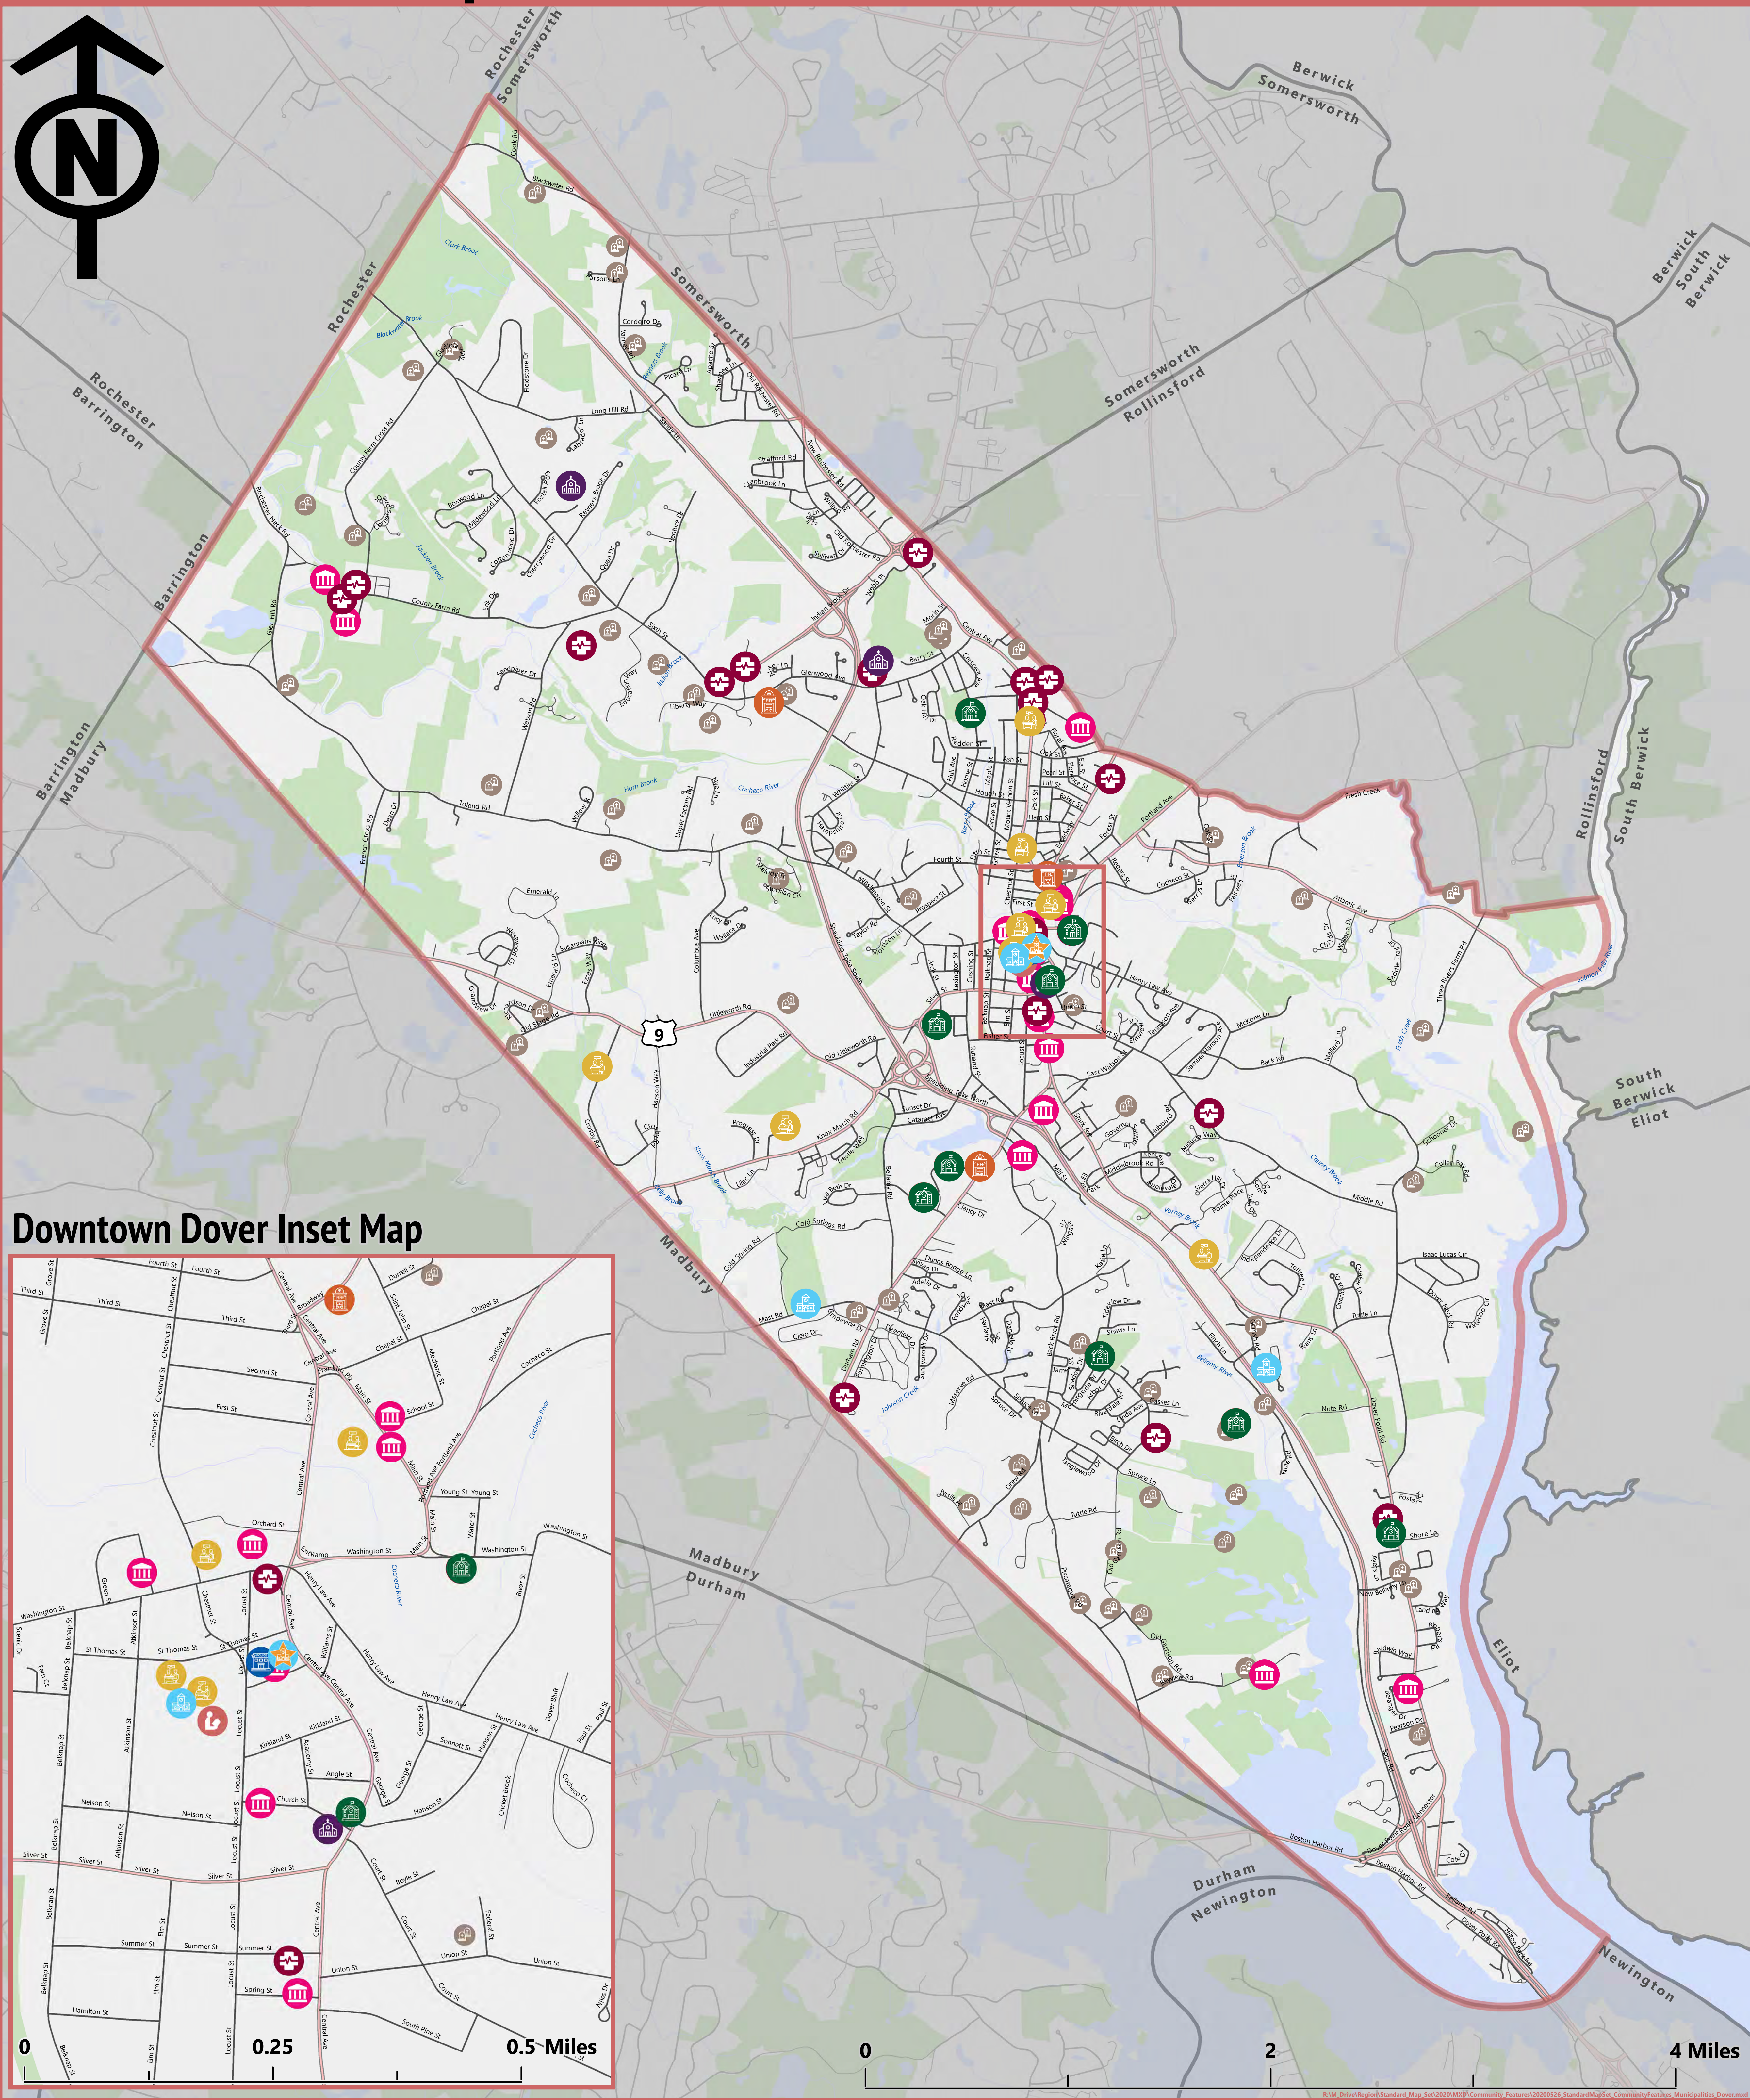

Dover, New Hampshire: Community Features