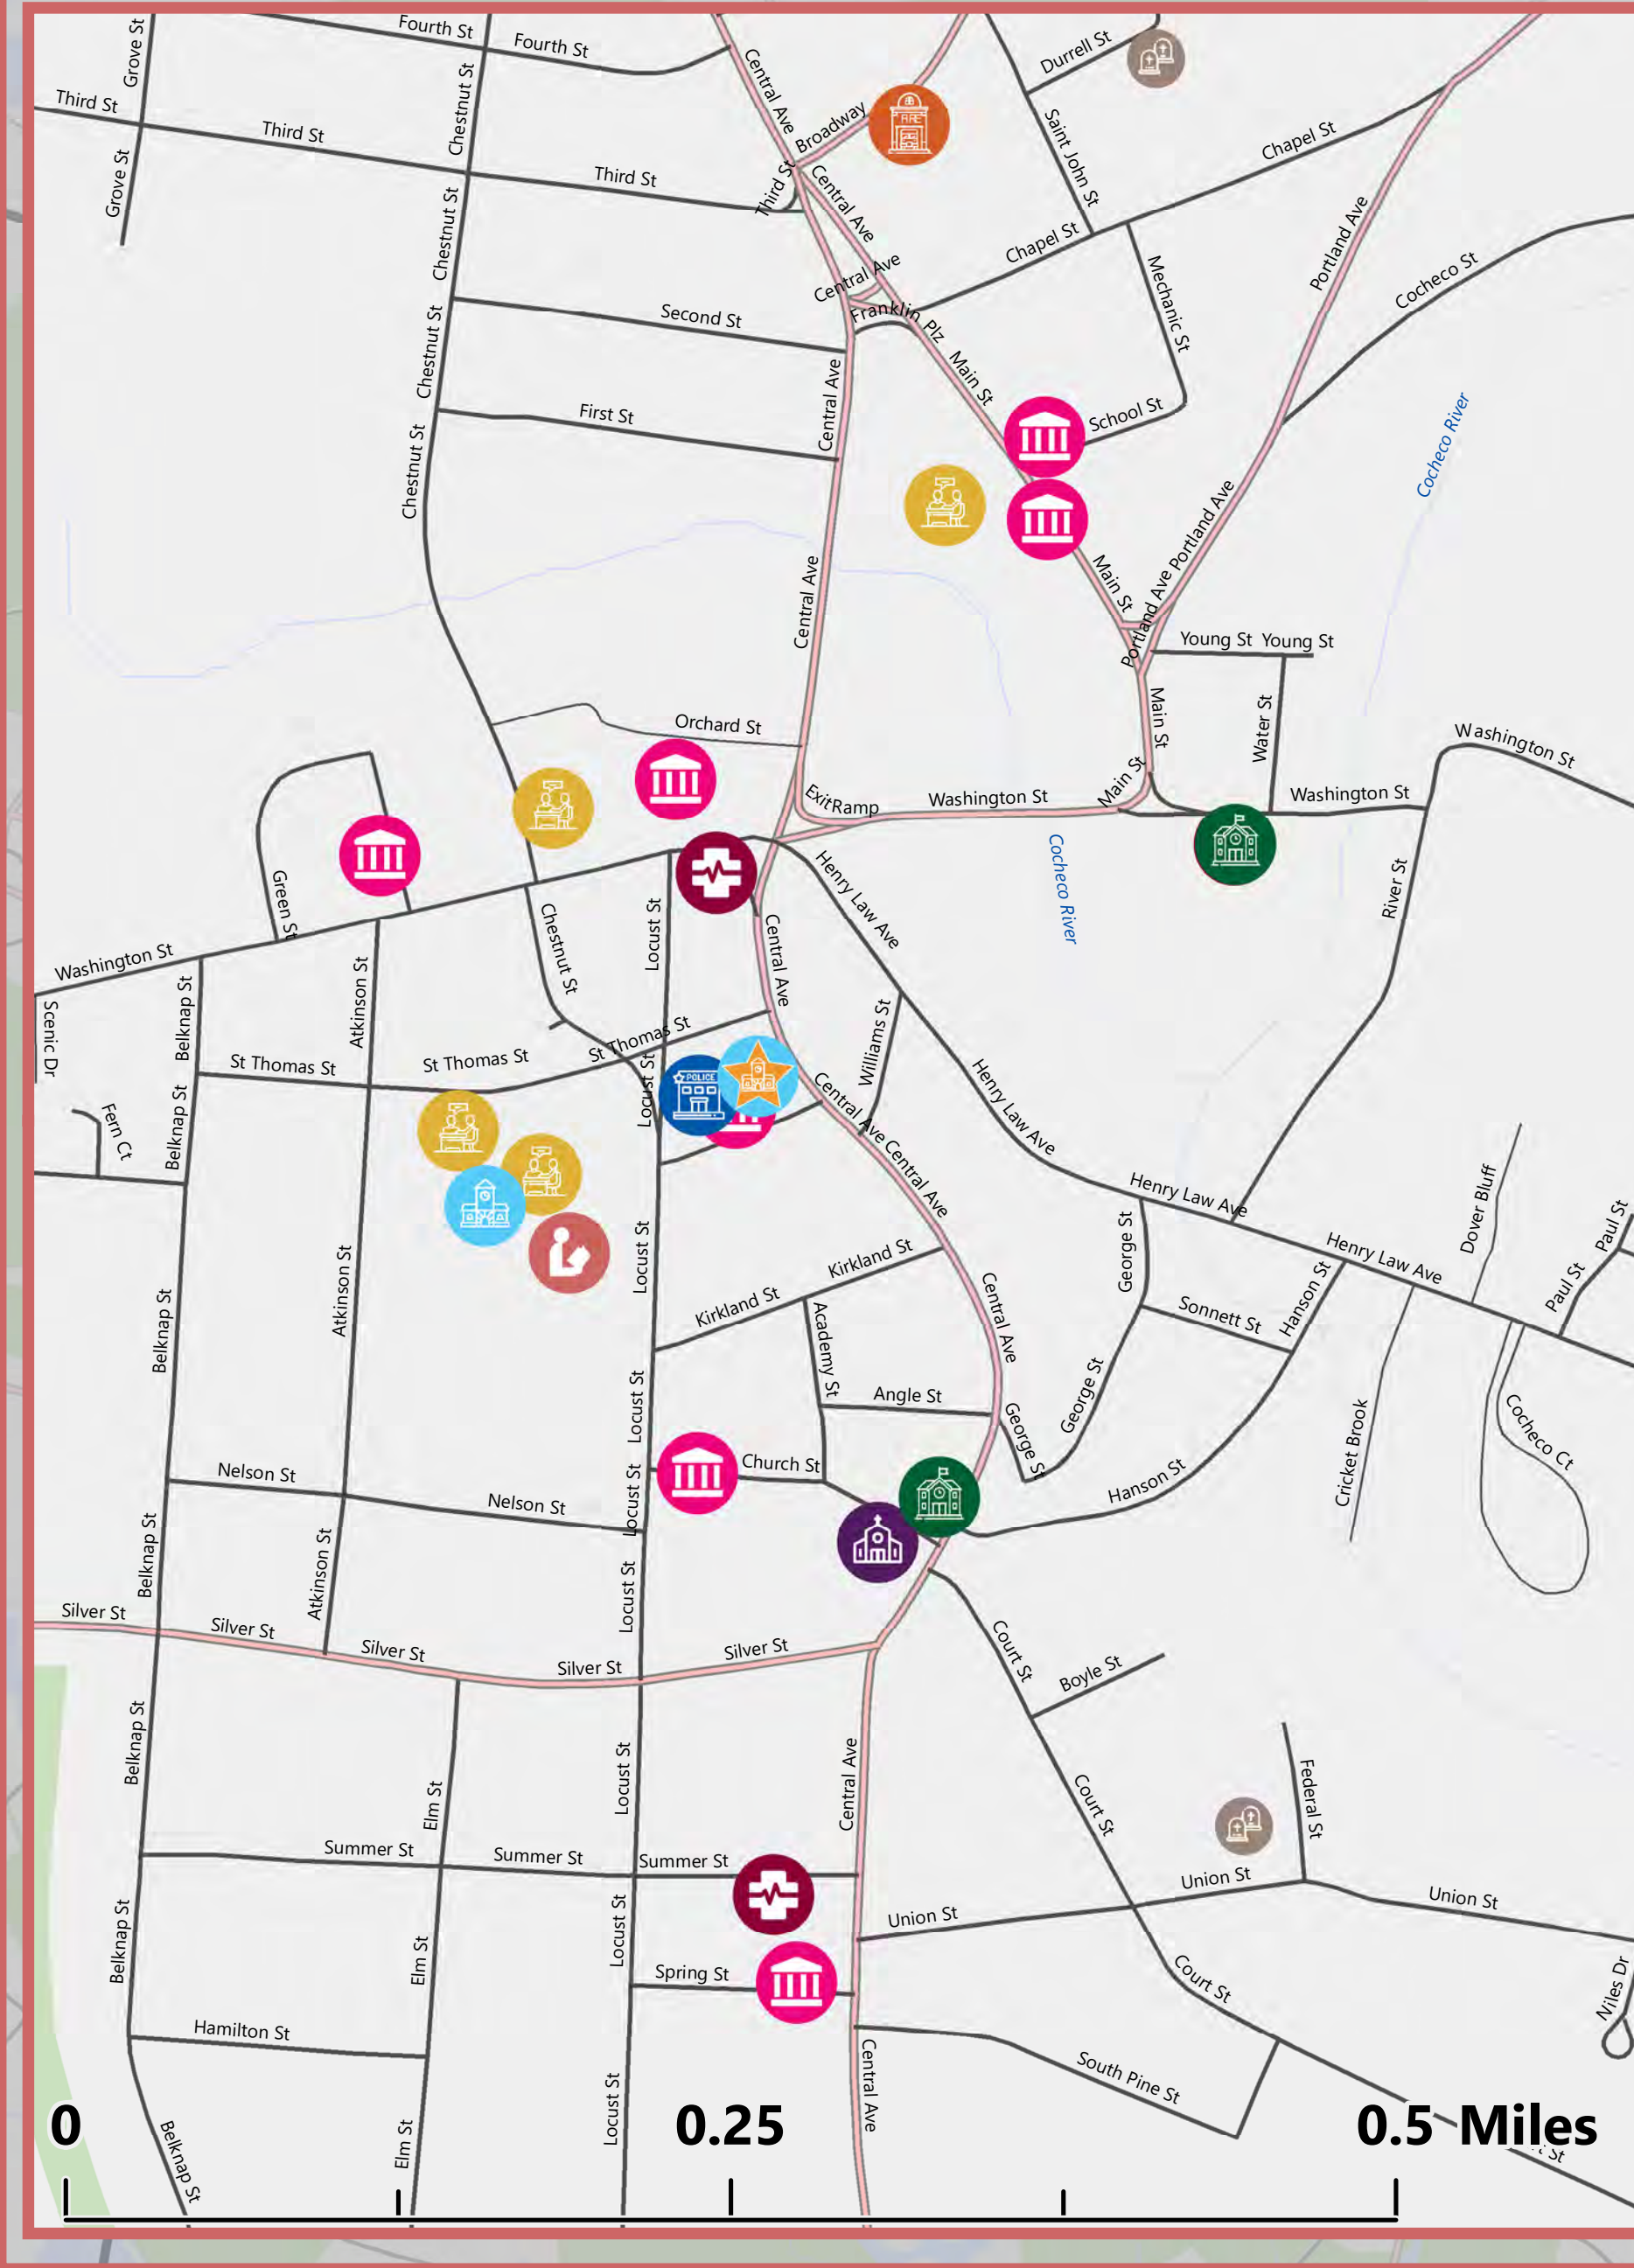

Downtown Dover Inset Map