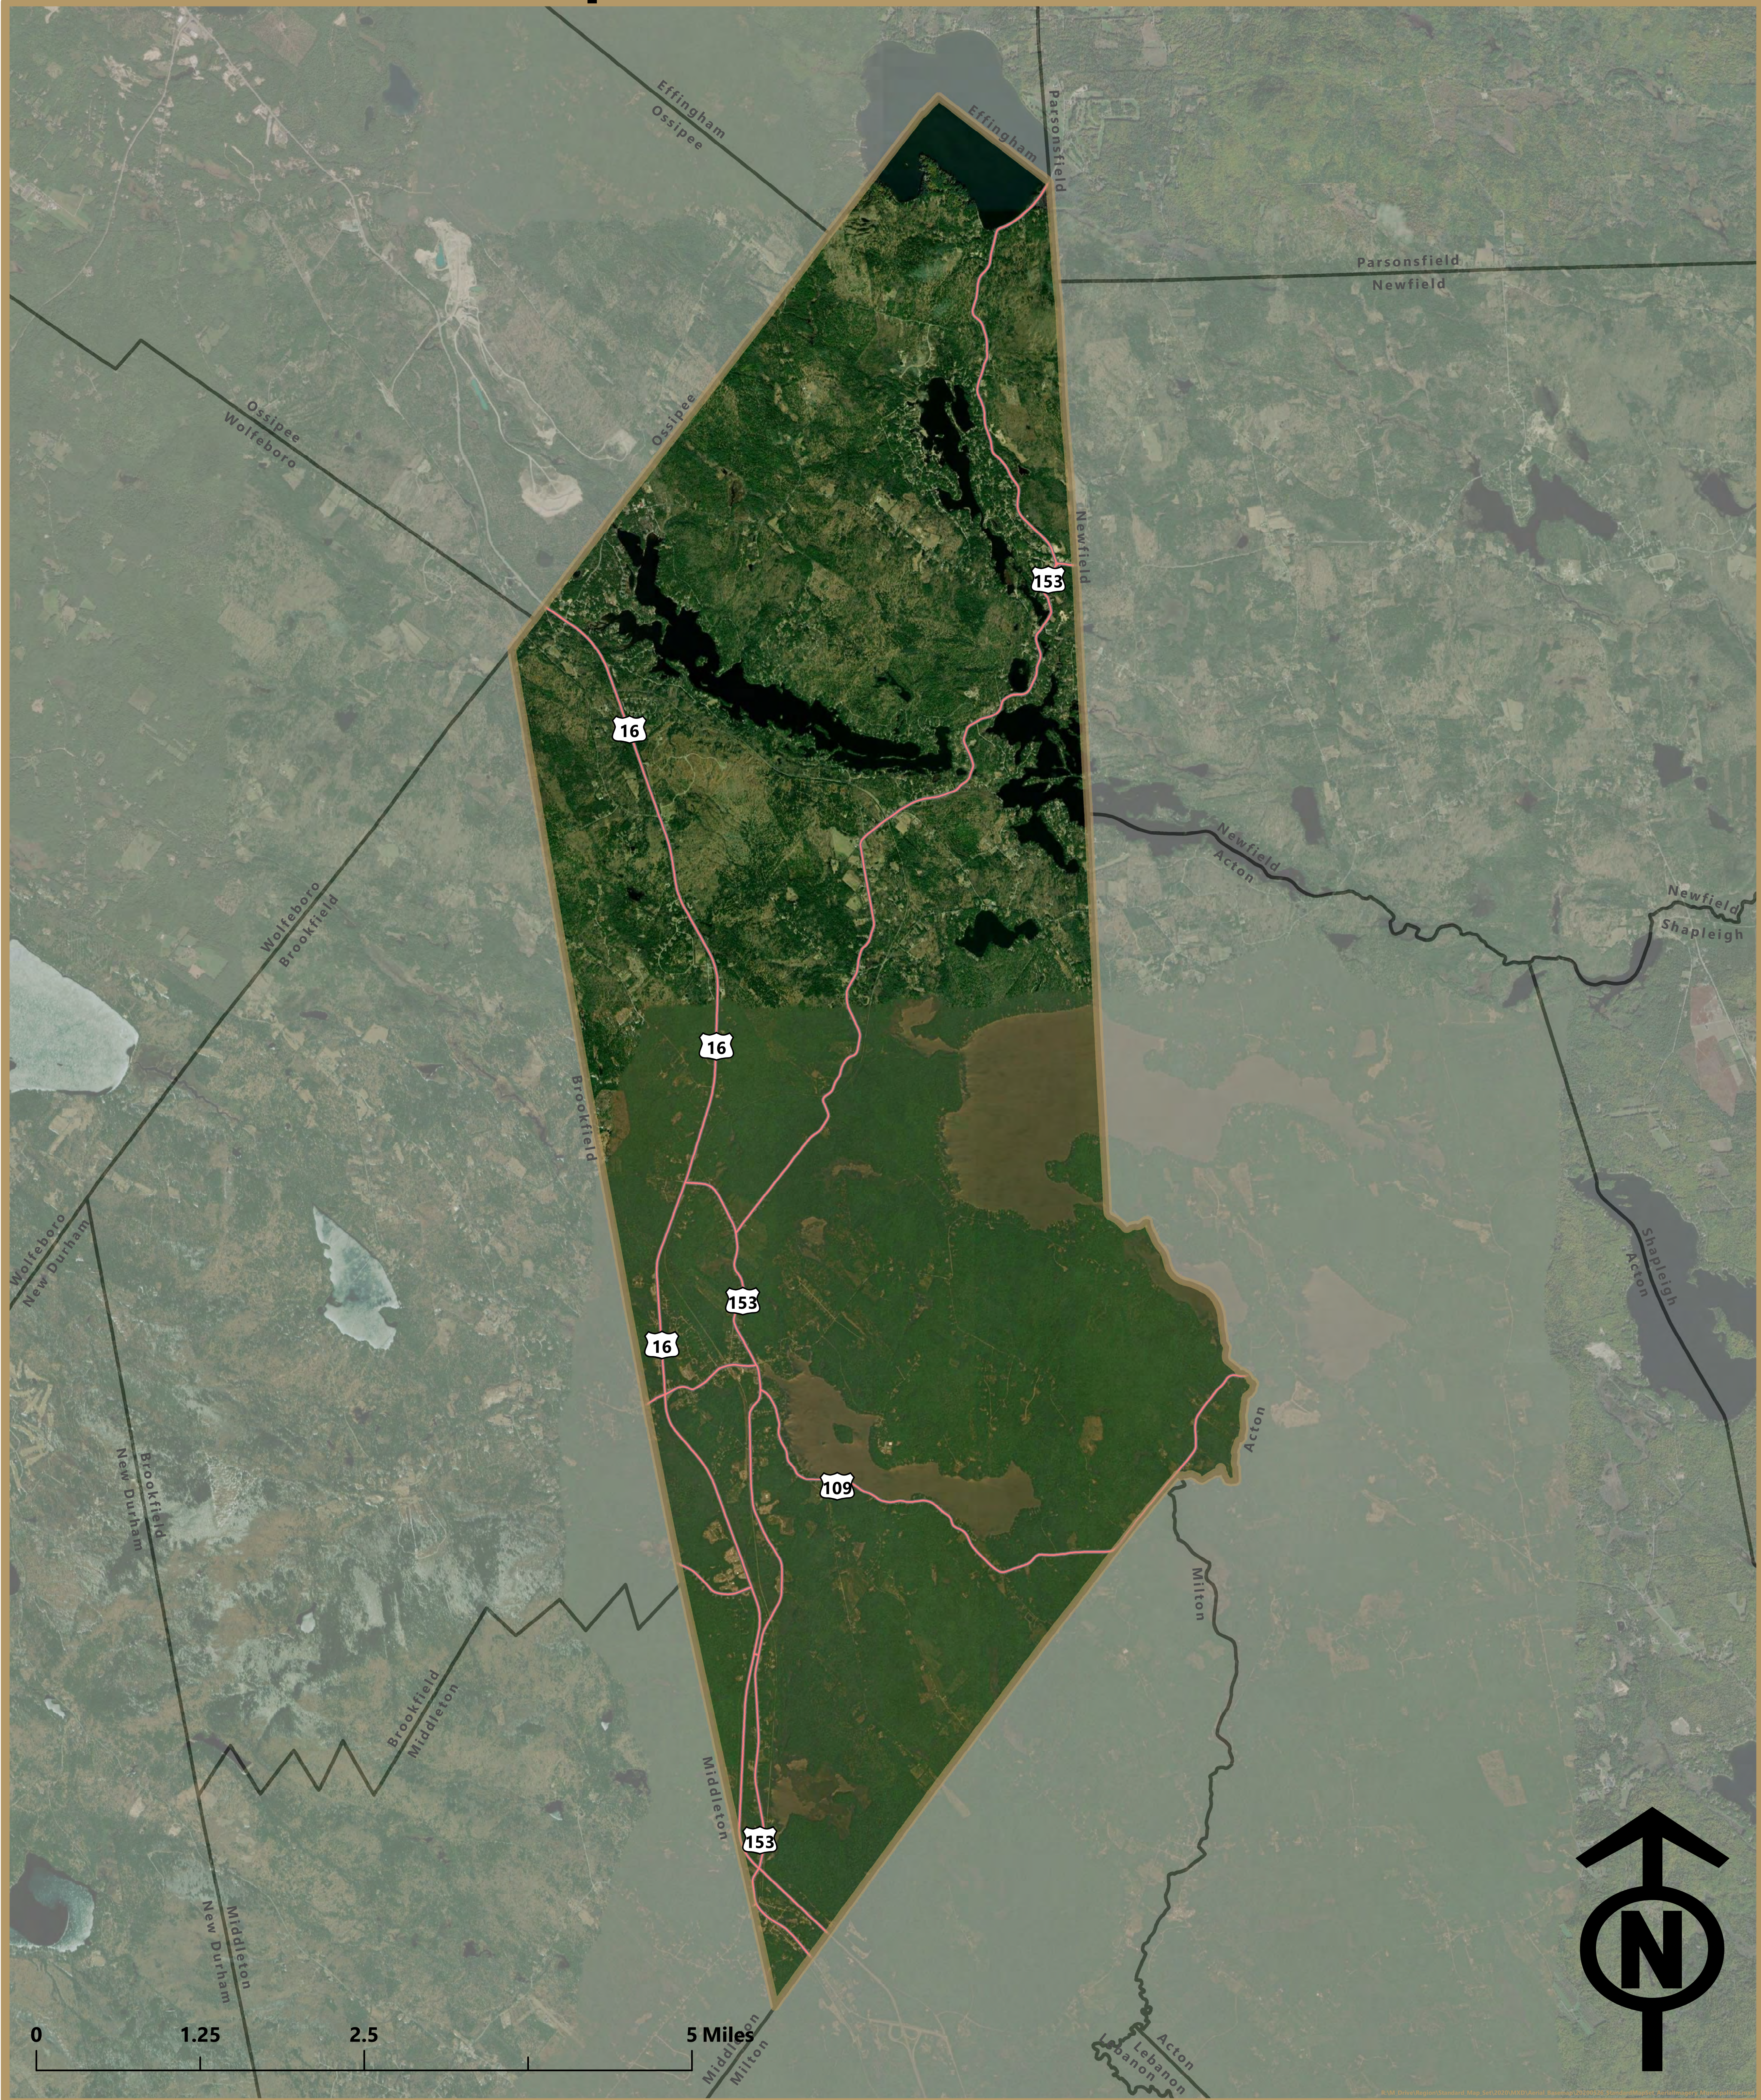

Wakefield, New Hampshire: Aerial Basemap

Prepared by
**Strafford Regional
Planning Commission**
150 Wakefield Street #12
Rochester, NH 03867
603-994-3500

Author: Jackson Rand
Date: 11/17/2021

Legend

— State Roadways