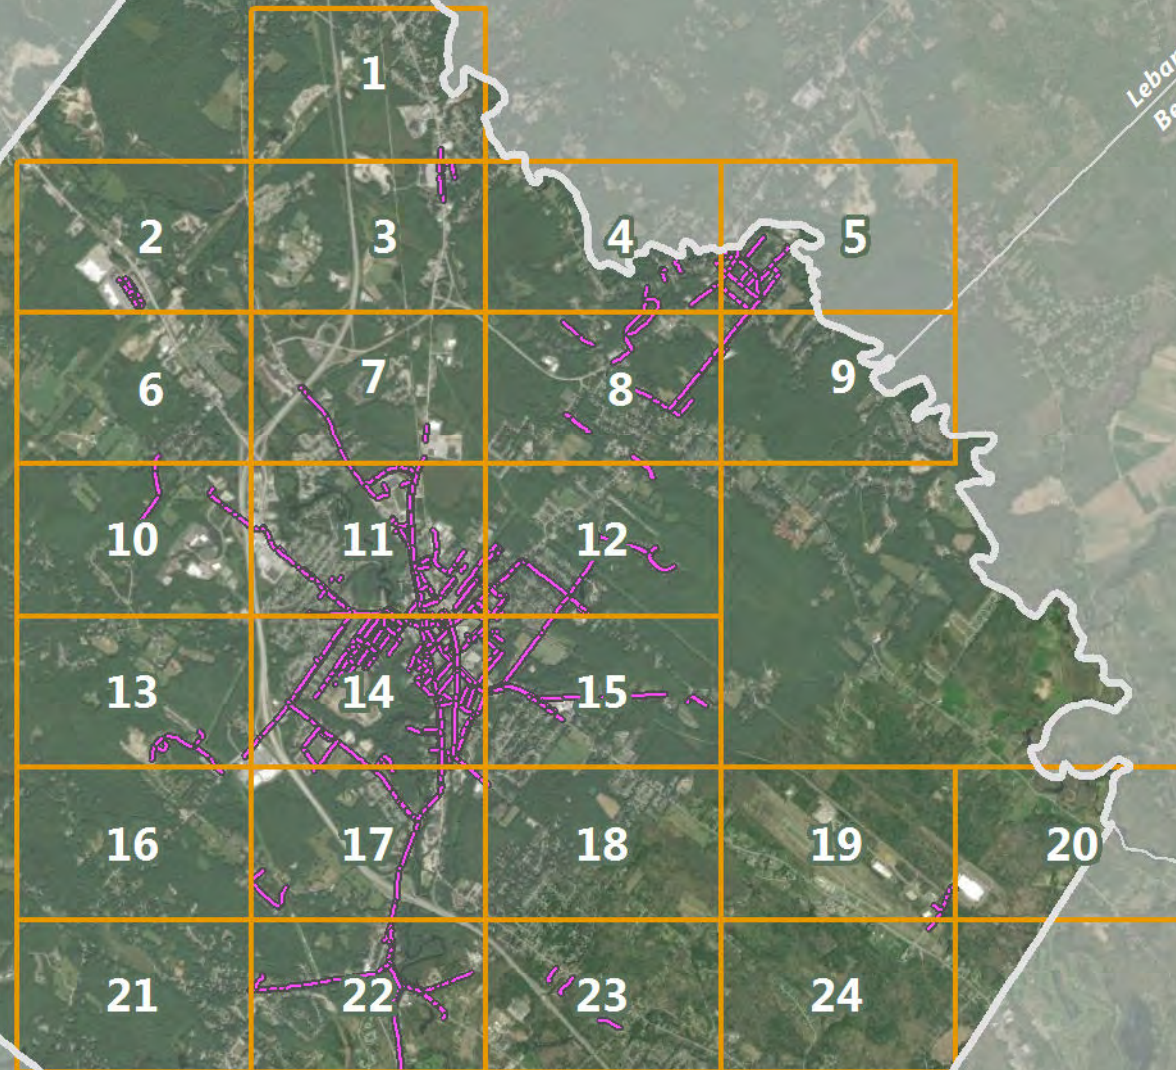

Rochester Sidewalk, Crosswalk, and Curb Ramp Inventory

Map Index and Sidewalk Inventory

SRPC Information

Prepared by Strafford Regional Planning Commission
150 Wakefield Street #12
Rochester, NH 03867
603-994-3500

Map Author and Date

Author: Jackson Rand
Date: 11/14/2019

Data Disclaimer

Base features from NH GRANIT database. Digital data in NH GRANIT represent the efforts of the contributing agencies to record information from the cited source materials. Earth Systems Research Center (ESRC), under contract to the Office of Energy and Planning (OEP), and in consultation with cooperating agencies, maintains a continuing program to identify and correct errors in these data. Neither OEP nor ESRC make any claim as to the validity or reliability or to any implied uses of these data. Data should be used for planning purposes only. Data were derived from various sources and were updated at different timeframes, with varying levels of accuracy. Please notify SRPC of any errors or omissions.

Legend

- Map Index
- Sidewalks