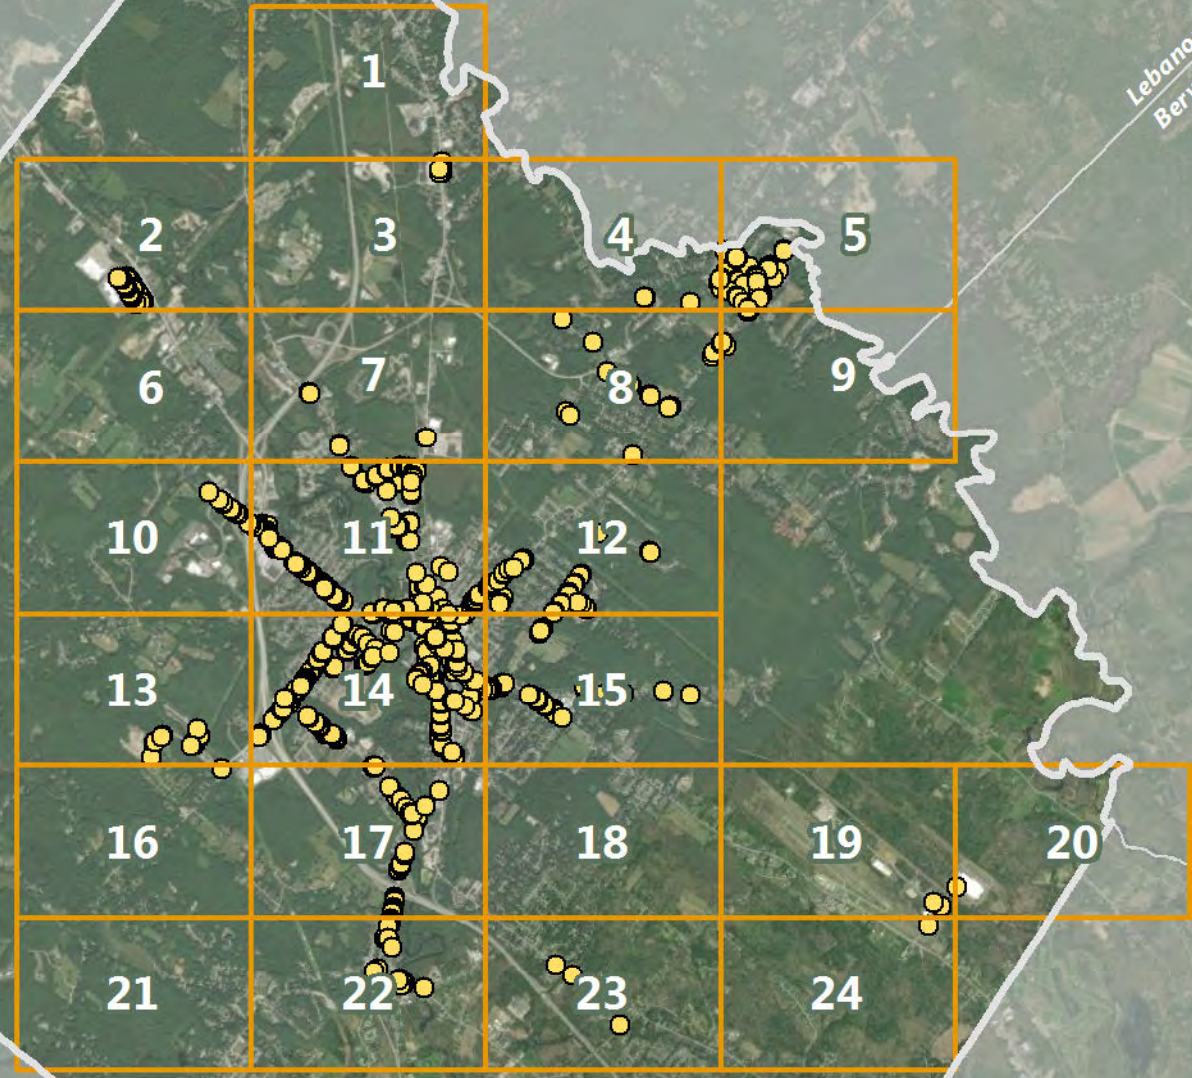

# Rochester Sidewalk, Crosswalk, and Curb Ramp Inventory

## Map Index and Curb Ramp Inventory

**SRPC Information**  
Prepared by Strafford Regional Planning Commission  
150 Wakefield Street #12  
Rochester, NH 03867  
603-994-3500

**Map Author and Date**  
Author: Jackson Rand  
Date: 11/14/2019

**Legend**

- Map Index
- Curb Ramps