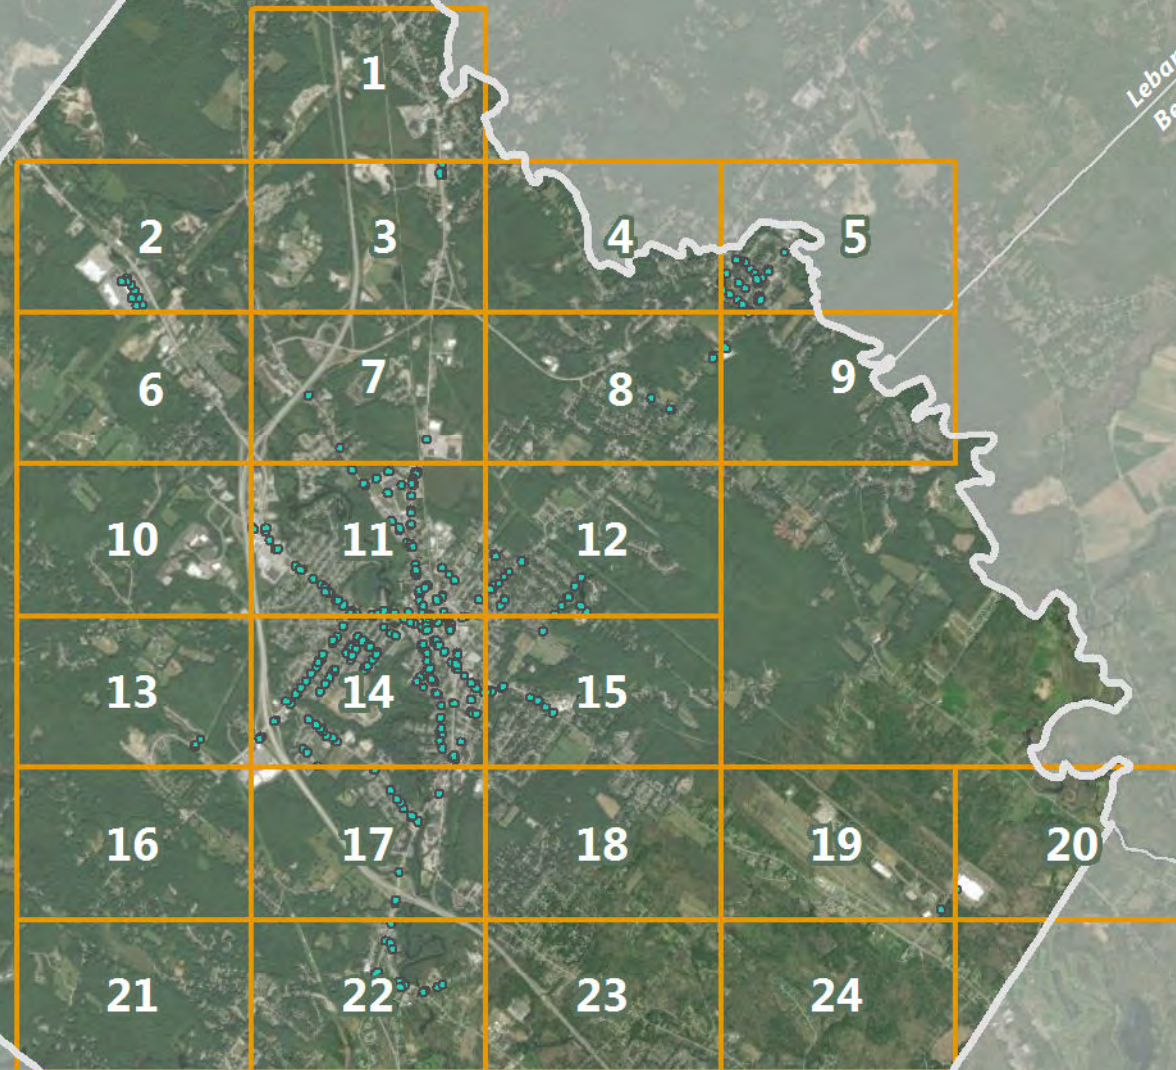

Rochester Sidewalk, Crosswalk, and Curb Ramp Inventory

Map Index and Crosswalk Inventory

SRPC Information

Prepared by Strafford Regional Planning Commission
150 Wakefield Street #12
Rochester, NH 03867
603-994-3500

Map Author and Date

Author: Jackson Rand
Date: 11/14/2019

Data Disclaimer

Base features from NH GRANIT database. Digital data in NH GRANIT represent the efforts of the contributing agencies to record information from the cited source materials. Earth Systems Research Center (ESRC), under contract to the Office of Energy and Planning (OEP), and in consultation with cooperating agencies, maintains a continuing program to identify and correct errors in these data. Neither OEP nor ESRC make any claim as to the validity or reliability or to any implied uses of these data. Data should be used for planning purposes only. Data were derived from various sources and were updated at different timeframes, with varying levels of accuracy. Please notify SRPC of any errors or omissions.

Legend

- Map Index
- Crosswalks