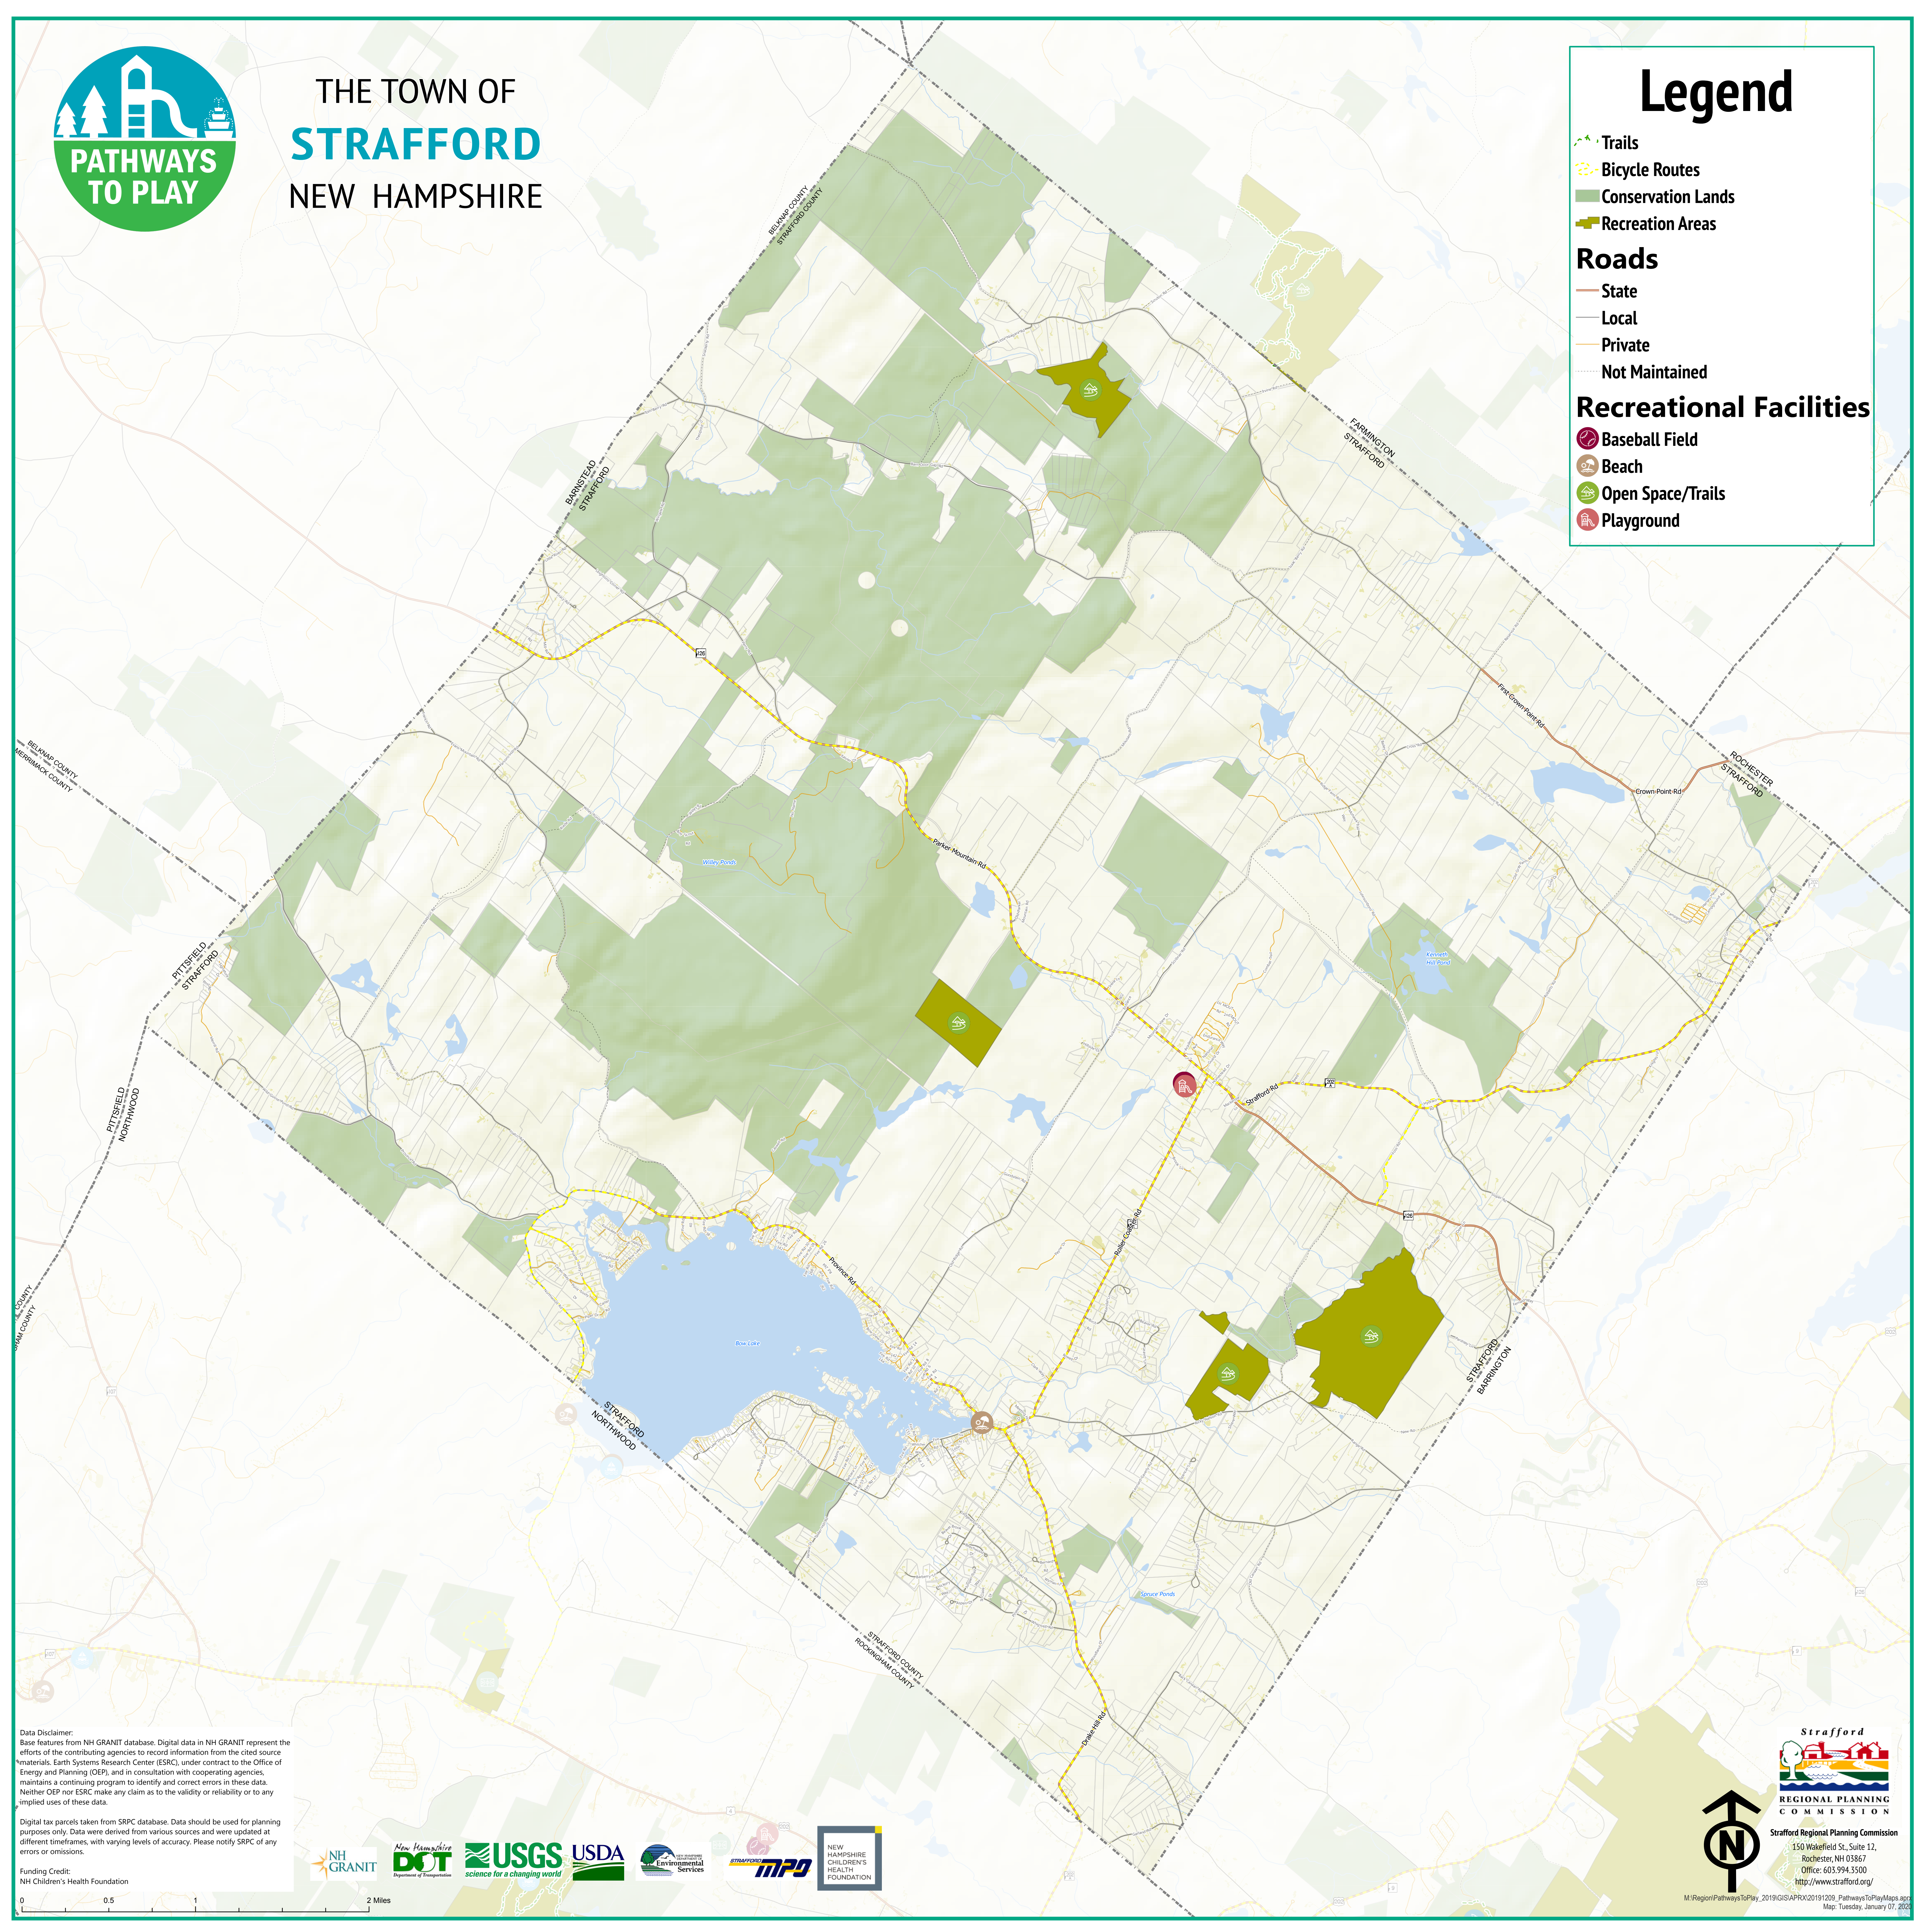

THE TOWN OF
STRAFFORD
NEW HAMPSHIRE

Legend

1. Trails
   - Bicycle Routes
   - Conservation Lands
   - Recreation Areas
2. **Roads**
3. State
   - Local
   - Private
   - Not Maintained
4. **Recreational Facilities**
5. Baseball Field
   - Beach
   - Open Space/Trails
   - Playground

Funding Credit:
NH Children's Health Foundation

Strafford
REGIONAL PLANNING COMMISSION
Strafford Regional Planning Commission
150 Waterfield St., Suite 12,
Rochester, NH 03867
Office: 603.994.3500
<http://www.strafford.org/>