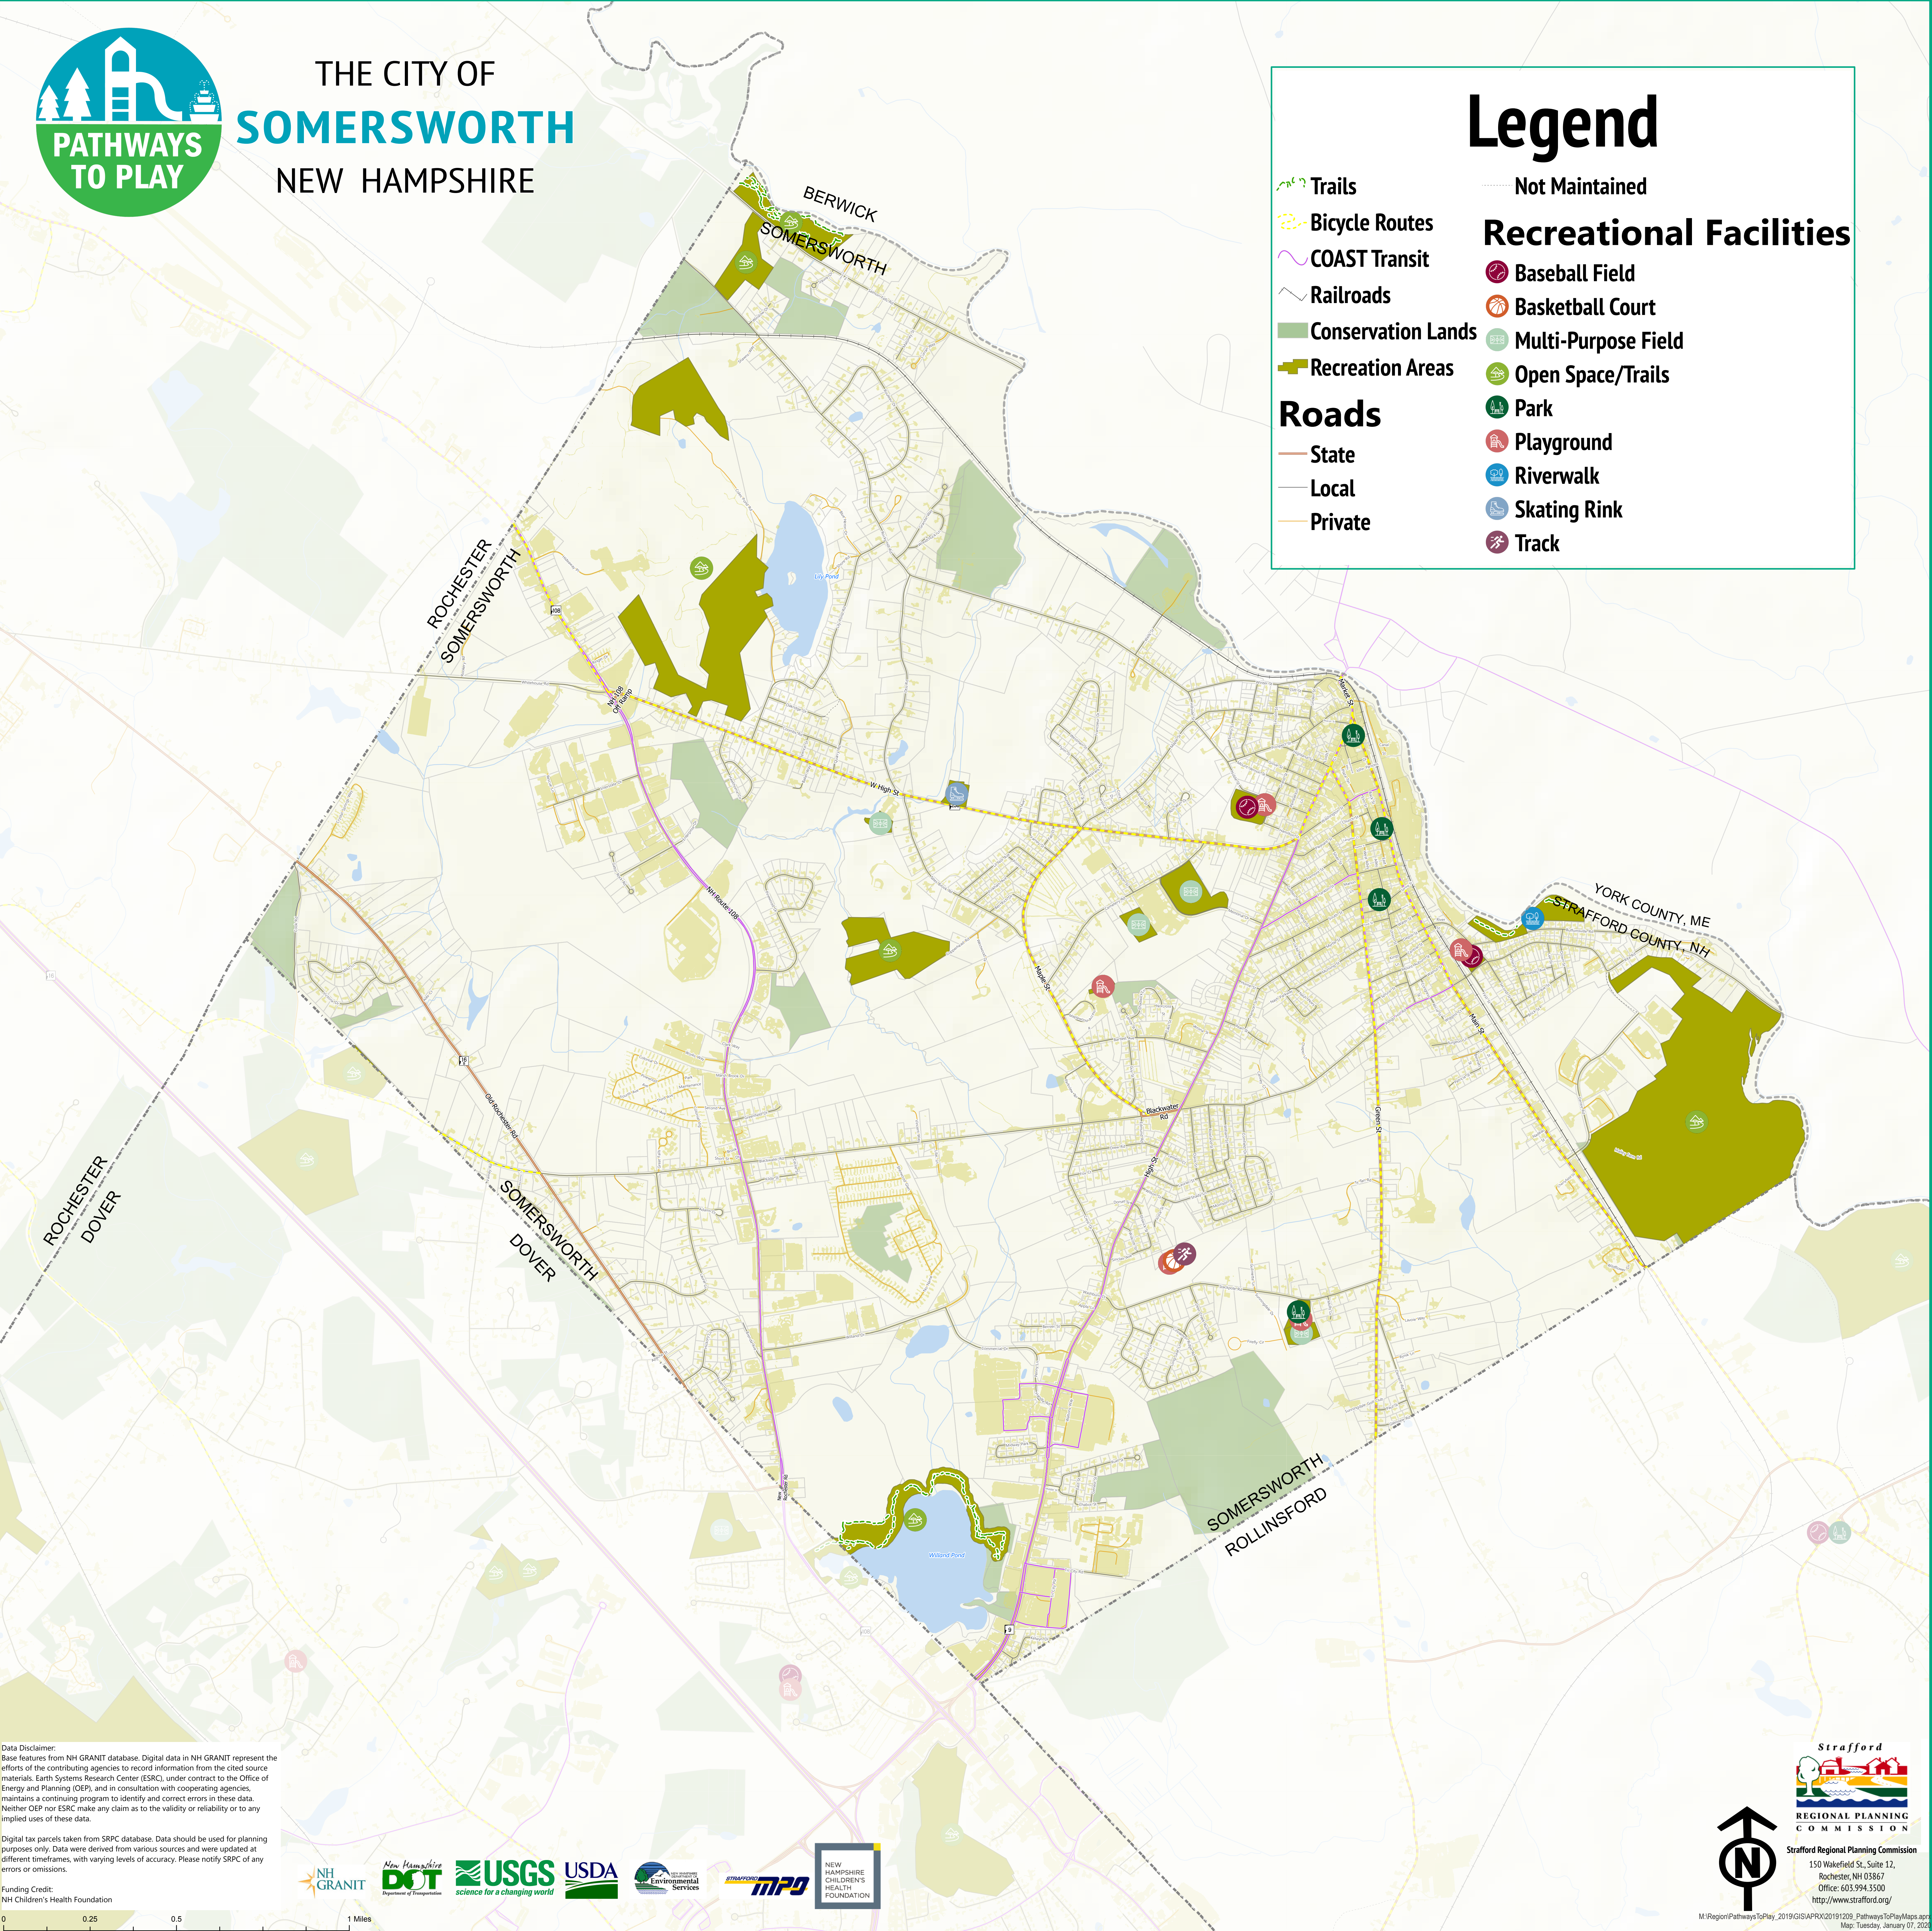

THE CITY OF SOMERSWORTH NEW HAMPSHIRE

Legend

- Trails
- Bicycle Routes
- COAST Transit
- Railroads
- Conservation Lands
- Recreation Areas
- Roads
  - State
  - Local
  - Private
- Not Maintained
- **Recreational Facilities**
  - Baseball Field
  - Basketball Court
  - Multi-Purpose Field
  - Open Space/Trails
  - Park
  - Playground
  - Riverwalk
  - Skating Rink
  - Track

Funding Credit:
NH Children's Health Foundation

Strafford REGIONAL PLANNING COMMISSION
Strafford Regional Planning Commission
150 Wakefield St., Suite 12,
Rochester, NH 03867
Office: 603.994.3500
<http://www.strafford.org/>