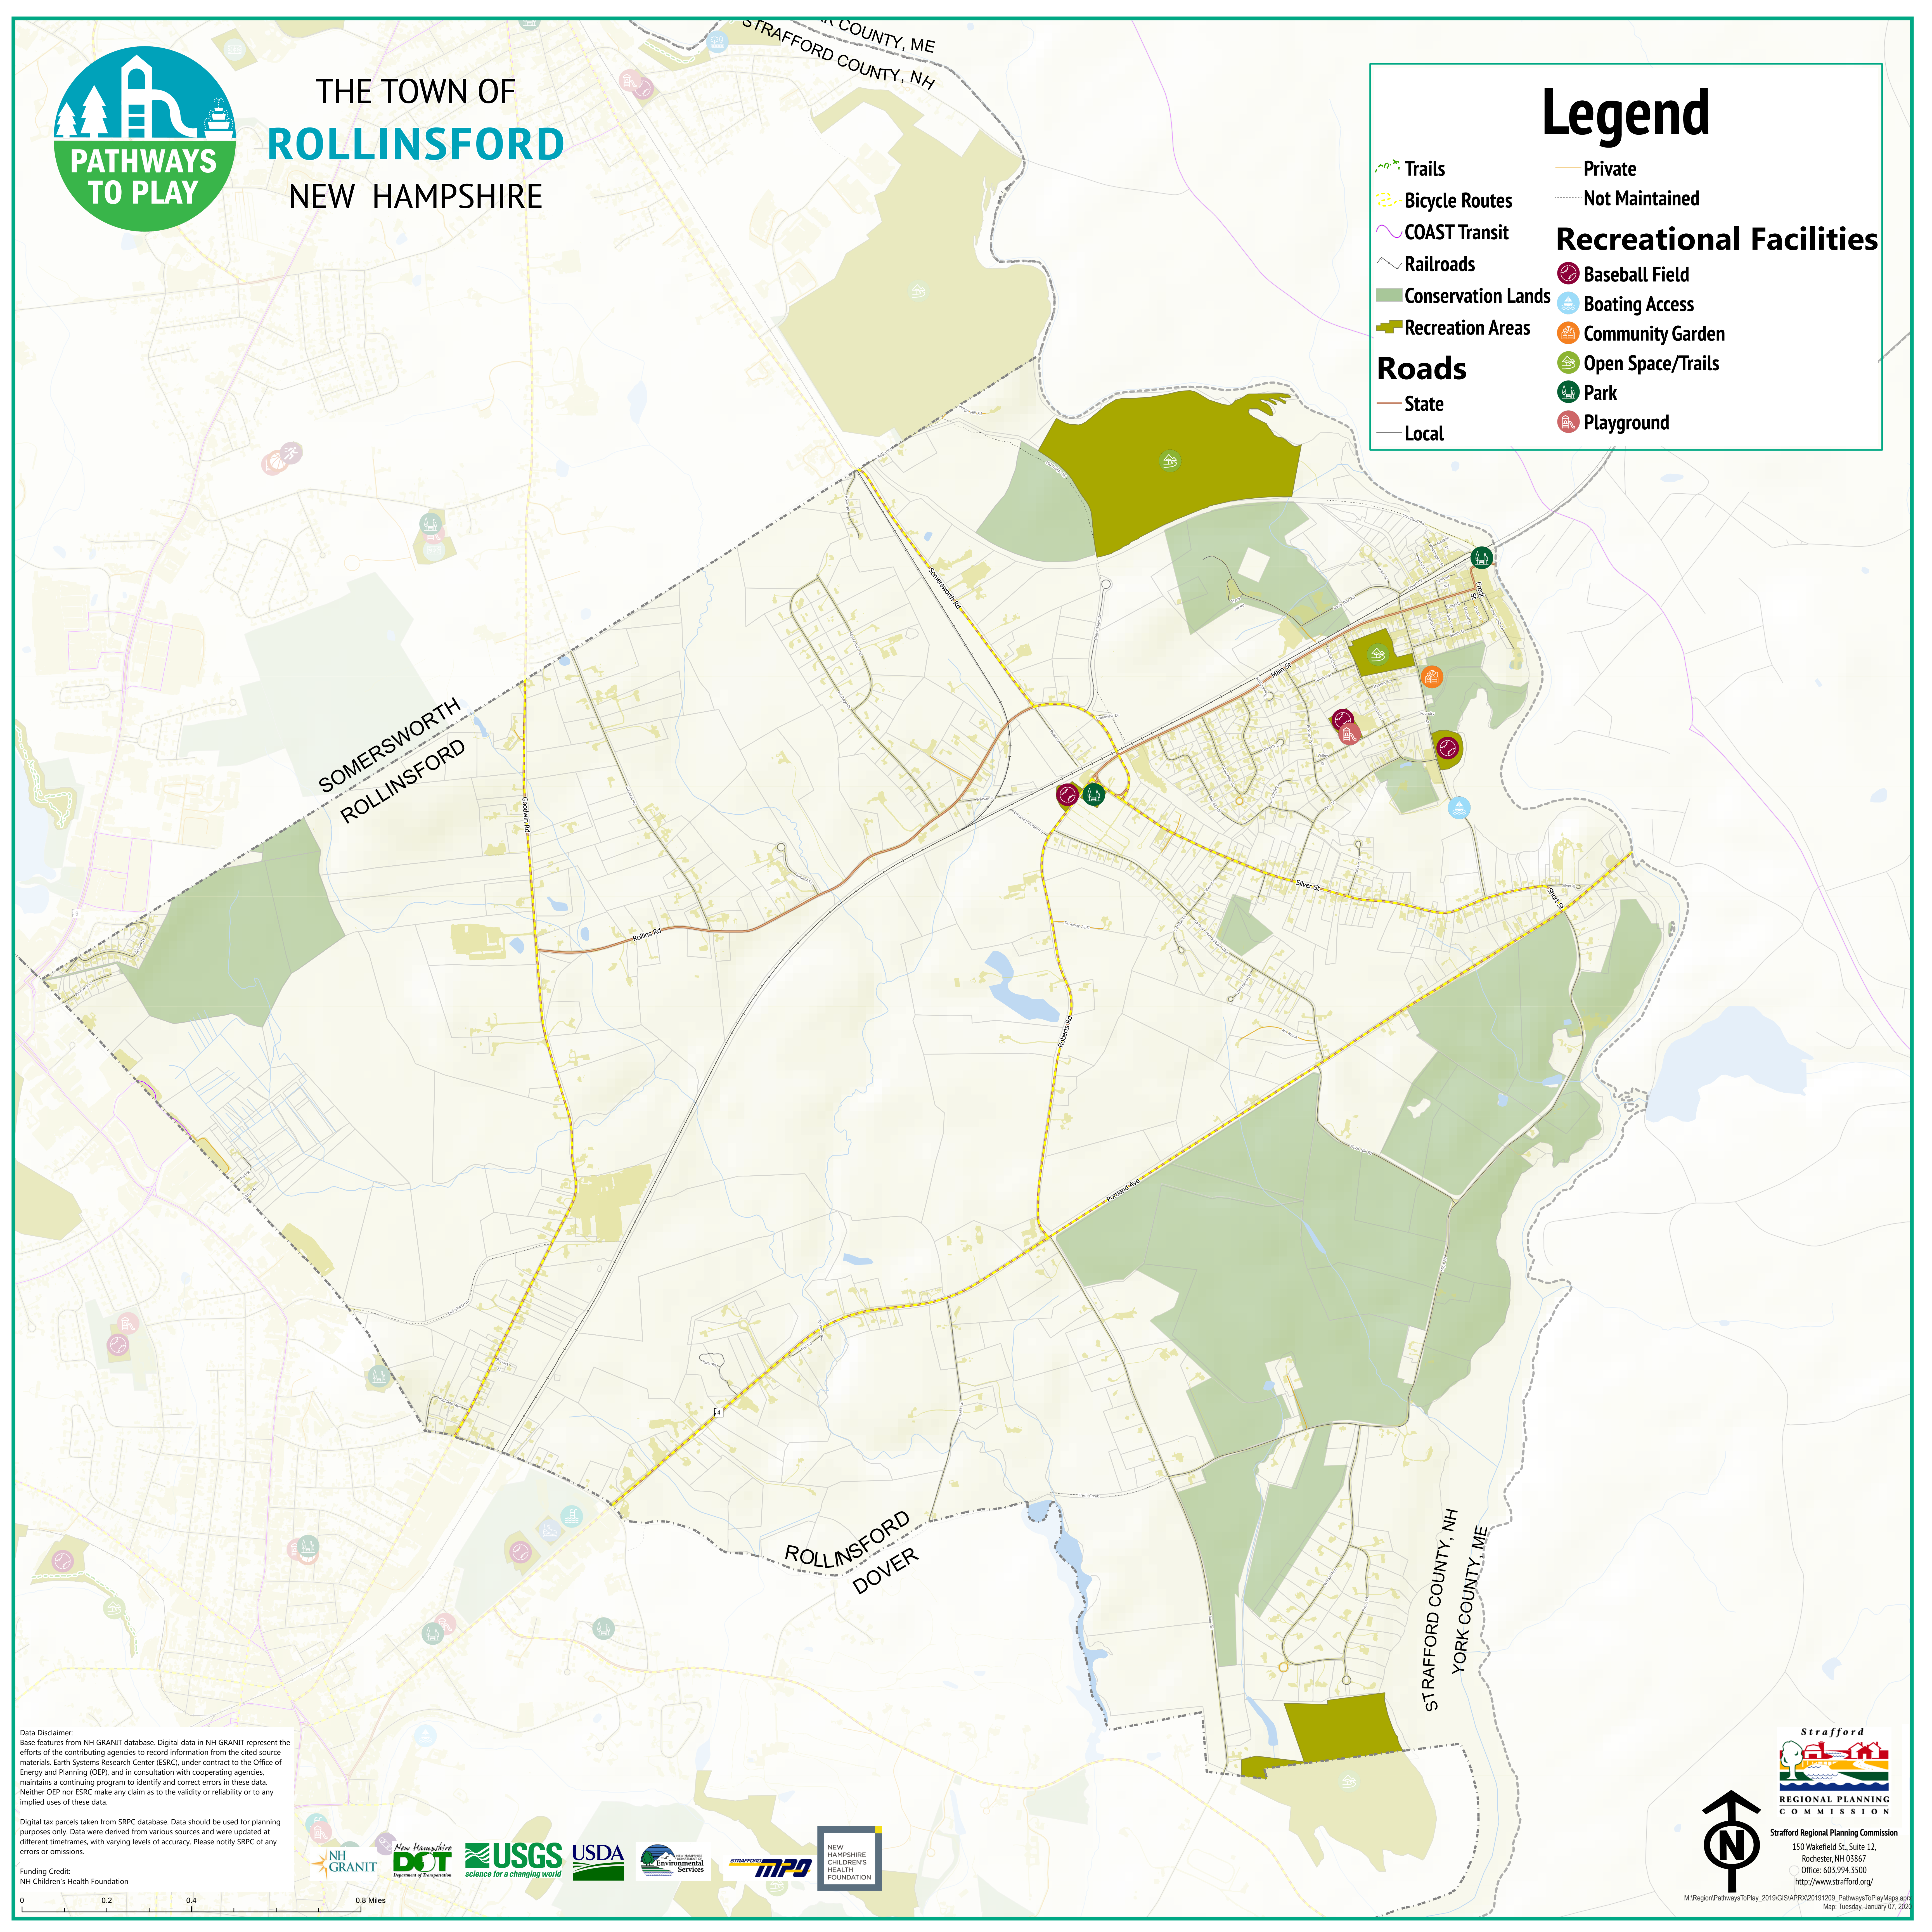

THE TOWN OF ROLLINSFORD NEW HAMPSHIRE

Legend

1. Trails
   - Bicycle Routes
   - COAST Transit
   - Railroads
   - Conservation Lands
   - Recreation Areas
   - Roads
     - State
     - Local
   - Private
   - Not Maintained
2. ### Recreational Facilities
3. Baseball Field
   - Boating Access
   - Community Garden
   - Open Space/Trails
   - Park
   - Playground

SOMERSWORTH
ROLLINSFORD

ROLLINSFORD
DOVER

STRAFFORD COUNTY, NH
YORK COUNTY, ME

Funding Credit:
NH Children's Health Foundation

Strafford
REGIONAL PLANNING COMMISSION

Strafford Regional Planning Commission
150 Wakefield St., Suite 12,
Rochester, NH 03867
Office: 603.994.3500
<http://www.strafford.org/>