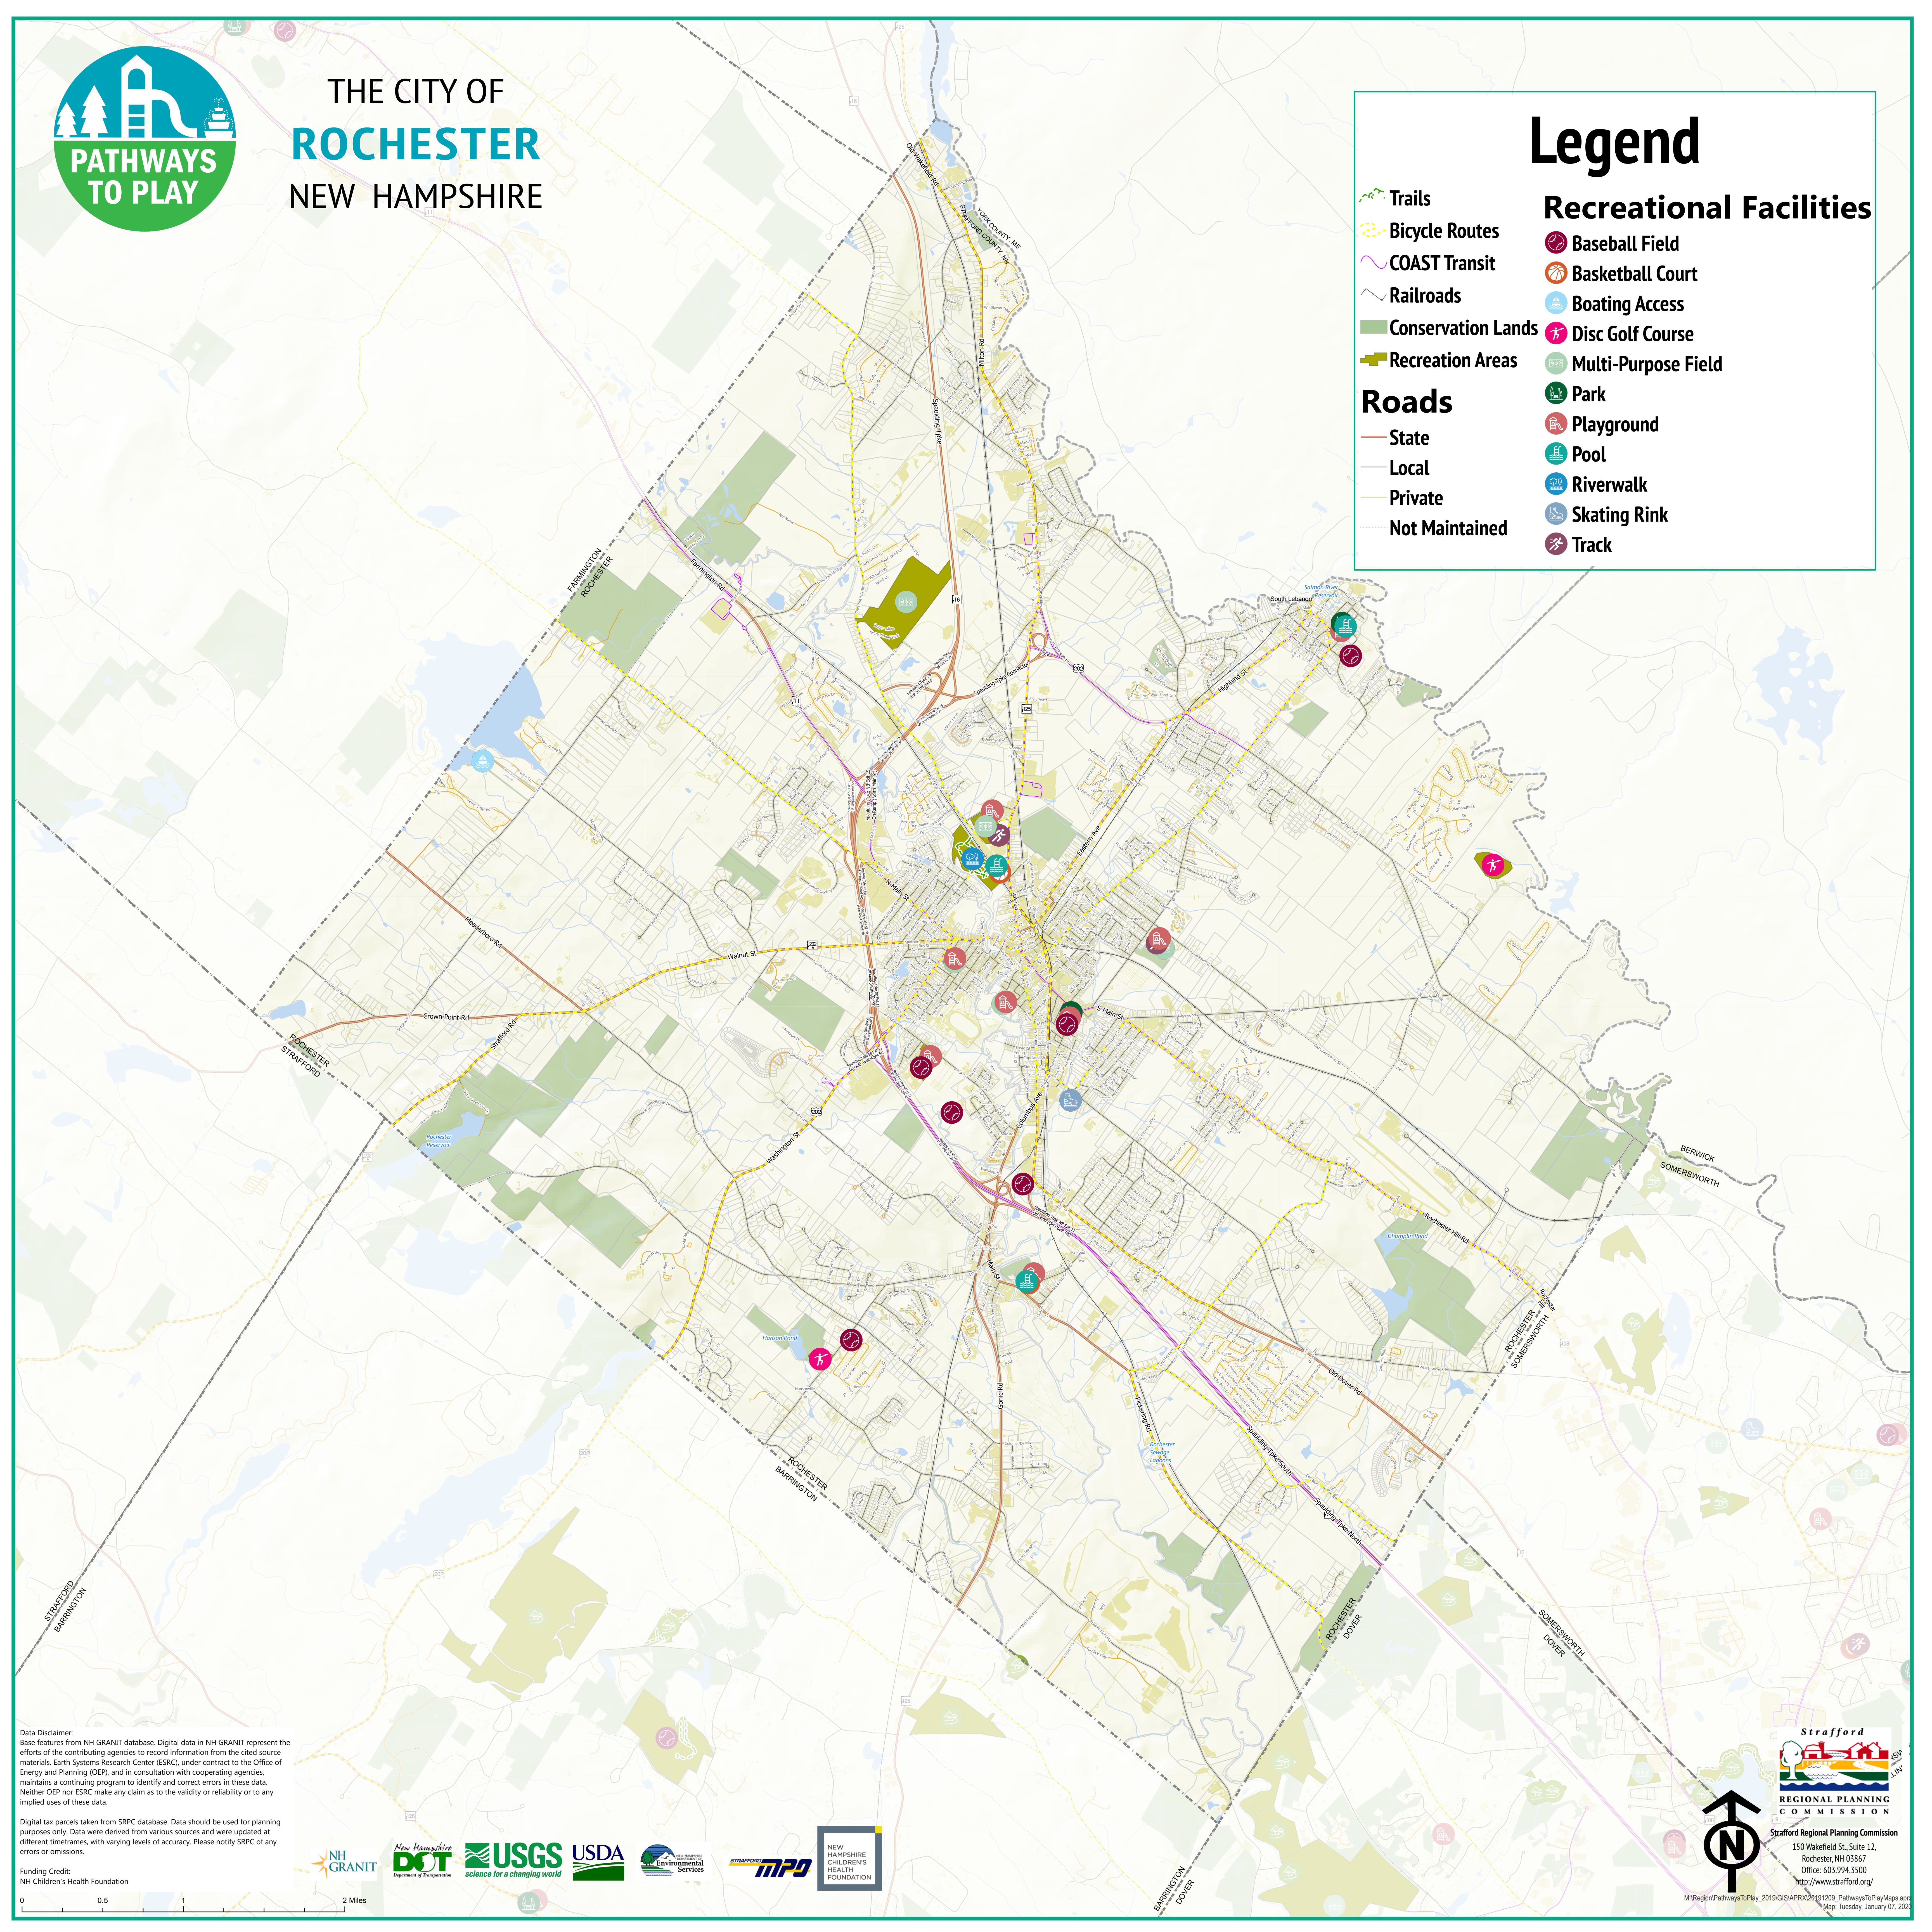

THE CITY OF ROCHESTER NEW HAMPSHIRE

Legend

1. Trails
   - Bicycle Routes
   - COAST Transit
   - Railroads
   - Conservation Lands
   - Recreation Areas
   - Roads
     - State
     - Local
     - Private
     - Not Maintained
2. ### Recreational Facilities
3. Baseball Field
   - Basketball Court
   - Boating Access
   - Disc Golf Course
   - Multi-Purpose Field
   - Park
   - Playground
   - Pool
   - Riverwalk
   - Skating Rink
   - Track

Funding Credit:
NH Children's Health Foundation