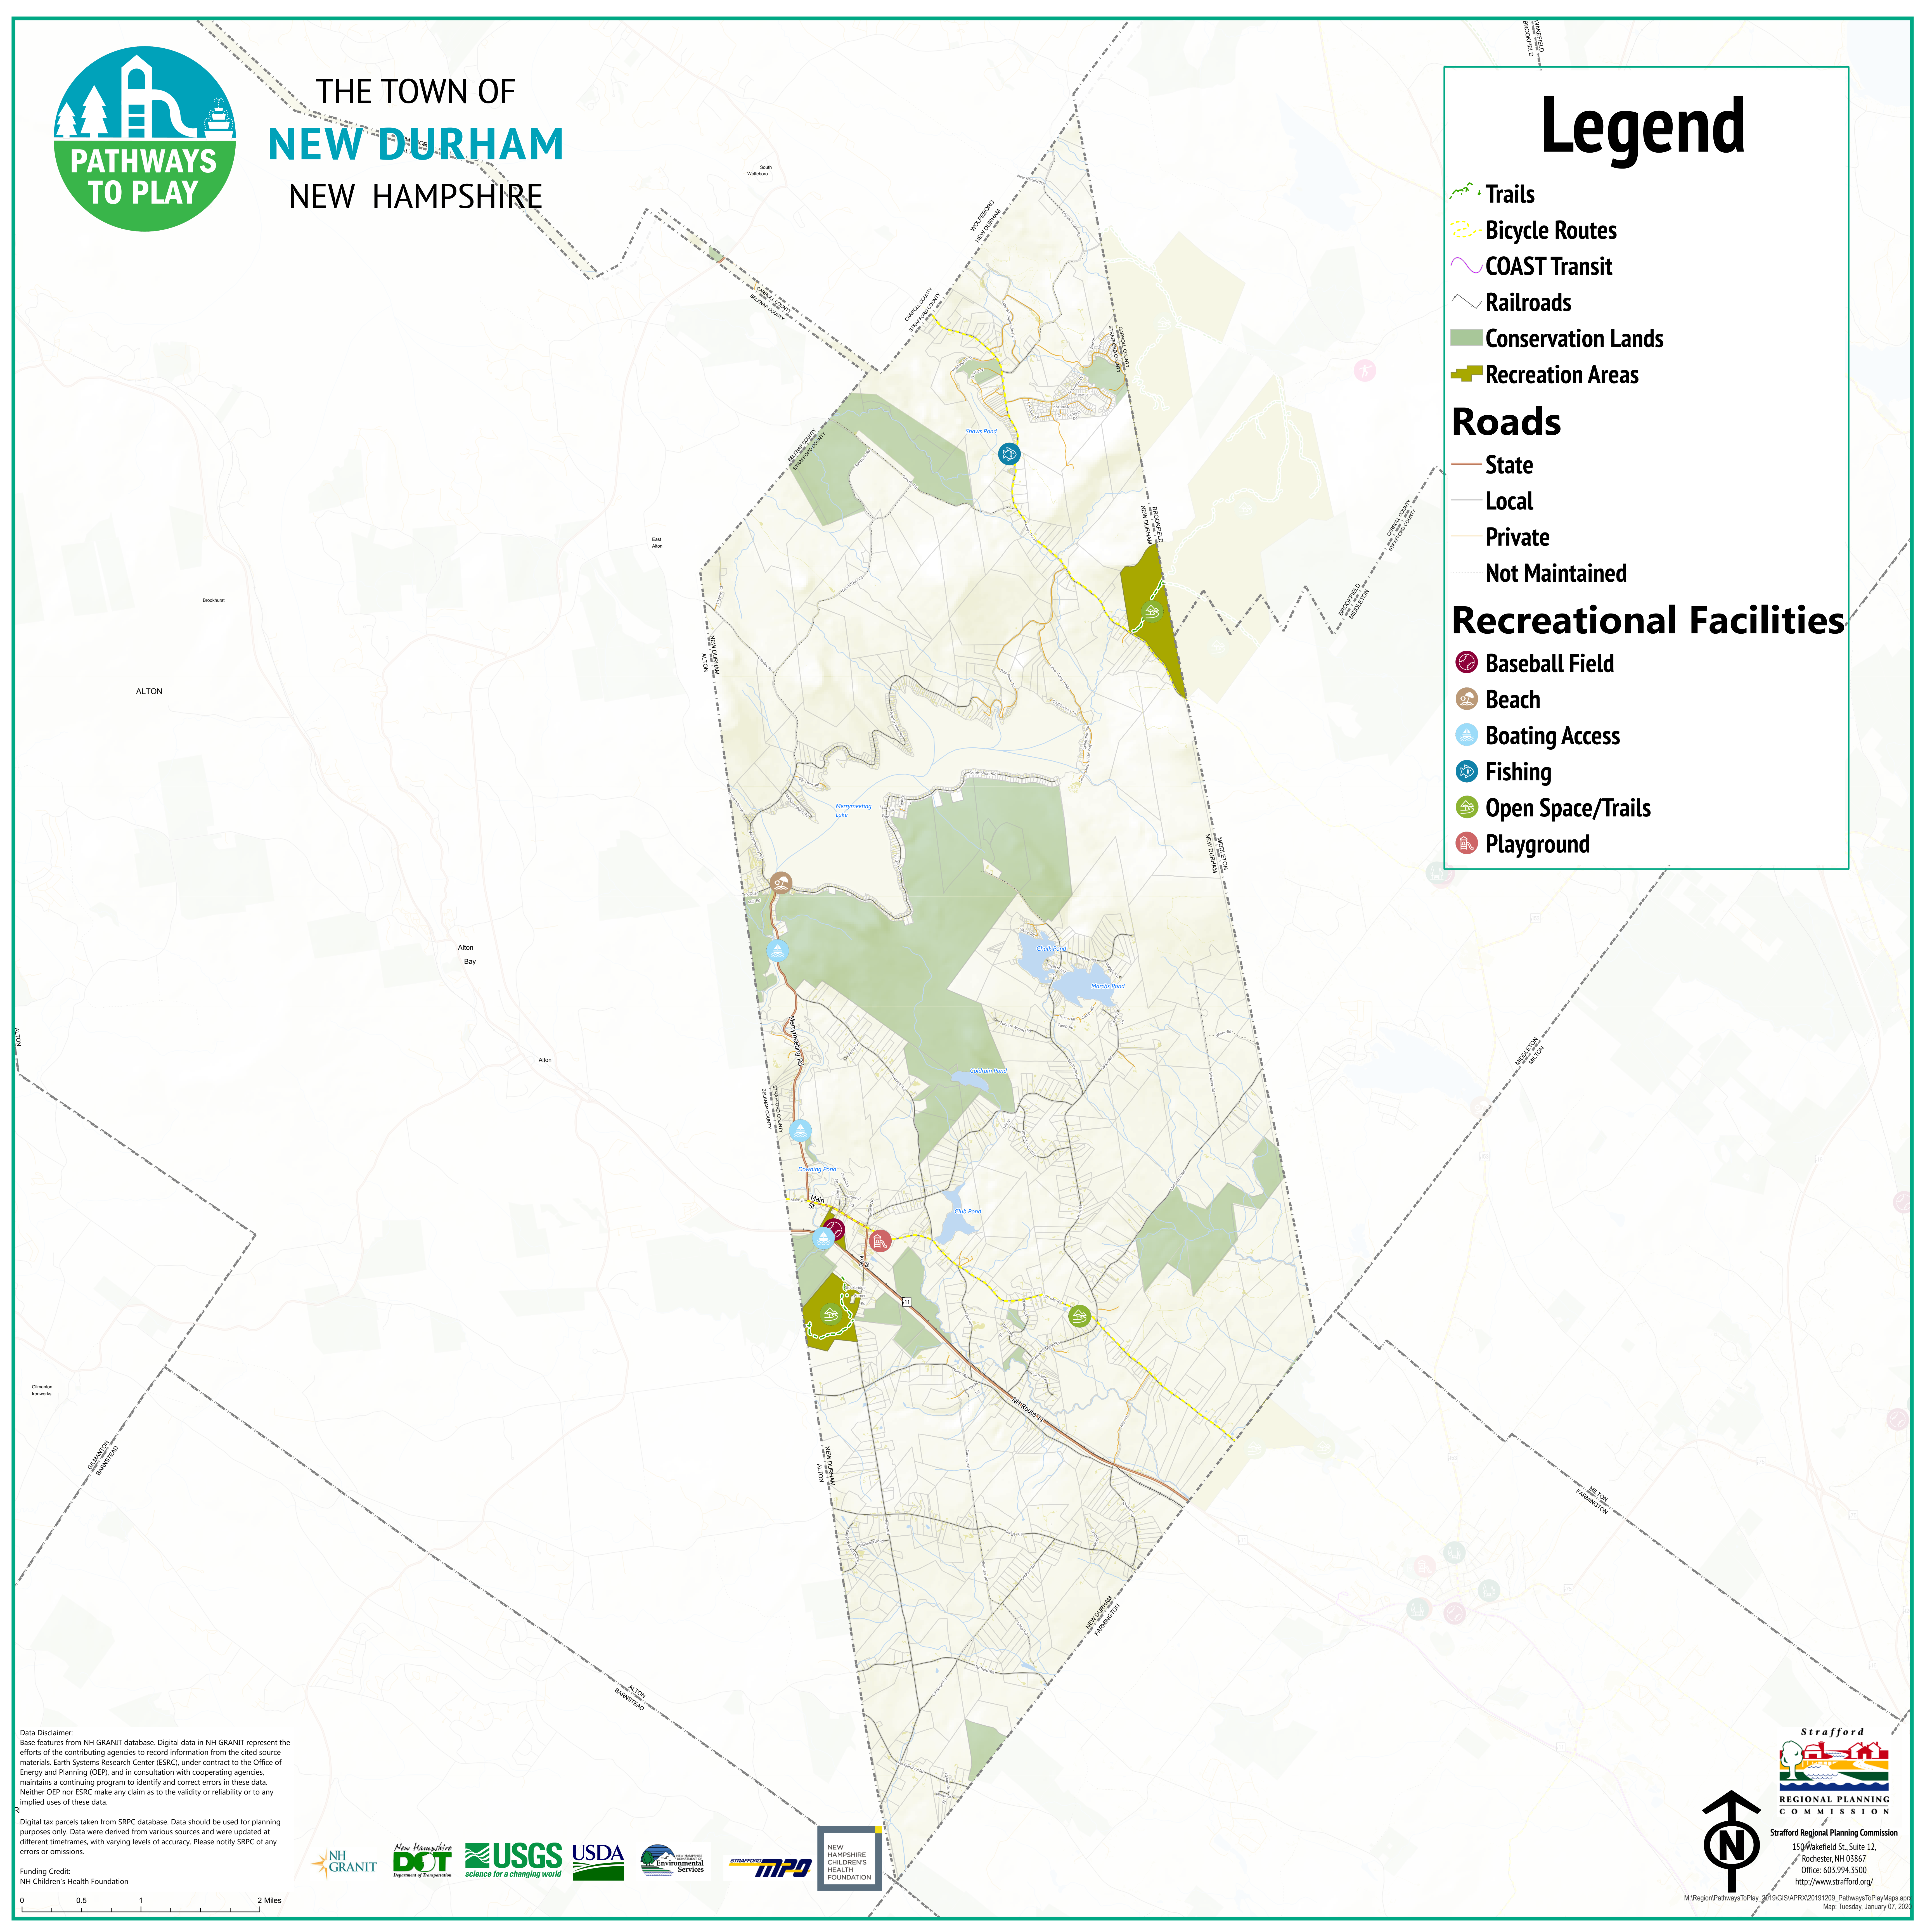

THE TOWN OF NEW DURHAM NEW HAMPSHIRE

Legend

- Trails
- Bicycle Routes
- COAST Transit
- Railroads
- Conservation Lands
- Recreation Areas

Roads

- State
- Local
- Private
- Not Maintained

Recreational Facilities

- Baseball Field
- Beach
- Boating Access
- Fishing
- Open Space/Trails
- Playground

Funding Credit:
NH Children's Health Foundation

Strafford
REGIONAL PLANNING COMMISSION
Strafford Regional Planning Commission
150 Wakefield St., Suite 12,
Rochester, NH 03867
Office: 603.994.3500
<http://www.strafford.org/>