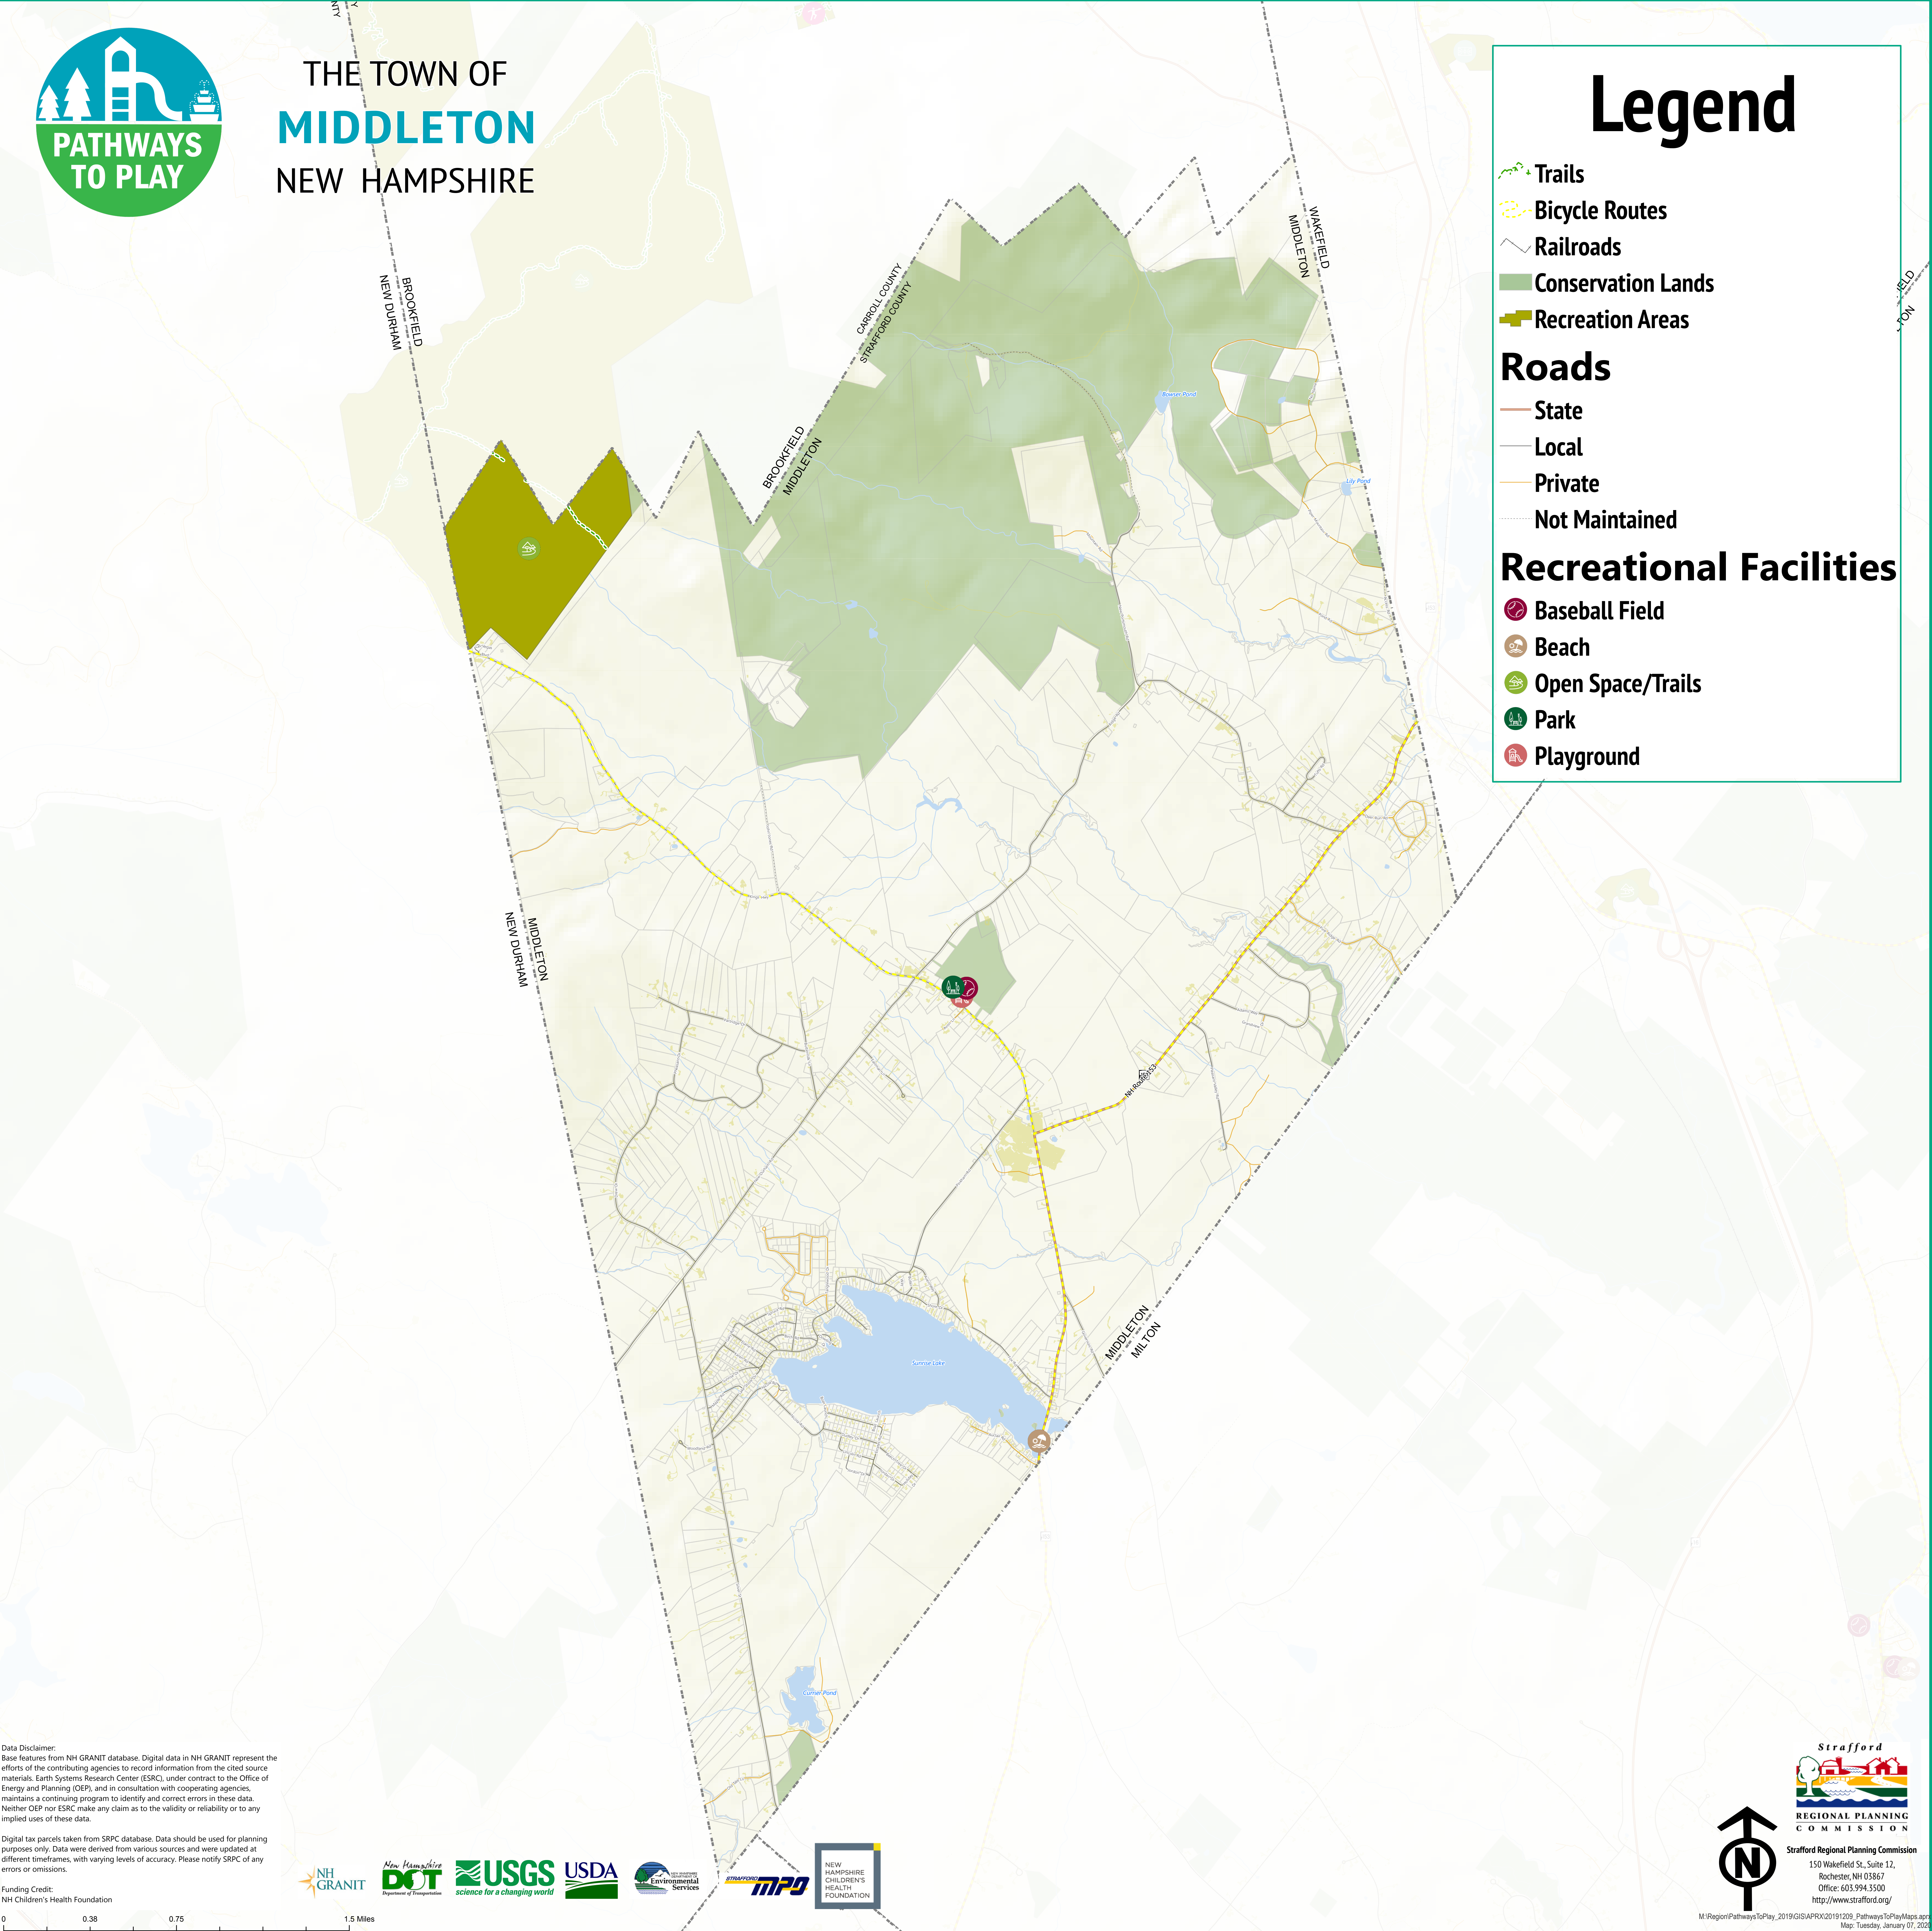

THE TOWN OF
MIDDLETON
NEW HAMPSHIRE

Legend

- Trails
- Bicycle Routes
- Railroads
- Conservation Lands
- Recreation Areas

Roads

- State
- Local
- Private
- Not Maintained

Recreational Facilities

- Baseball Field
- Beach
- Open Space/Trails
- Park
- Playground

Funding Credit:
NH Children's Health Foundation

Strafford
REGIONAL PLANNING COMMISSION

Strafford Regional Planning Commission
150 Wakefield St., Suite 12,
Rochester, NH 03867
Office: 603.994.3500
<http://www.strafford.org/>