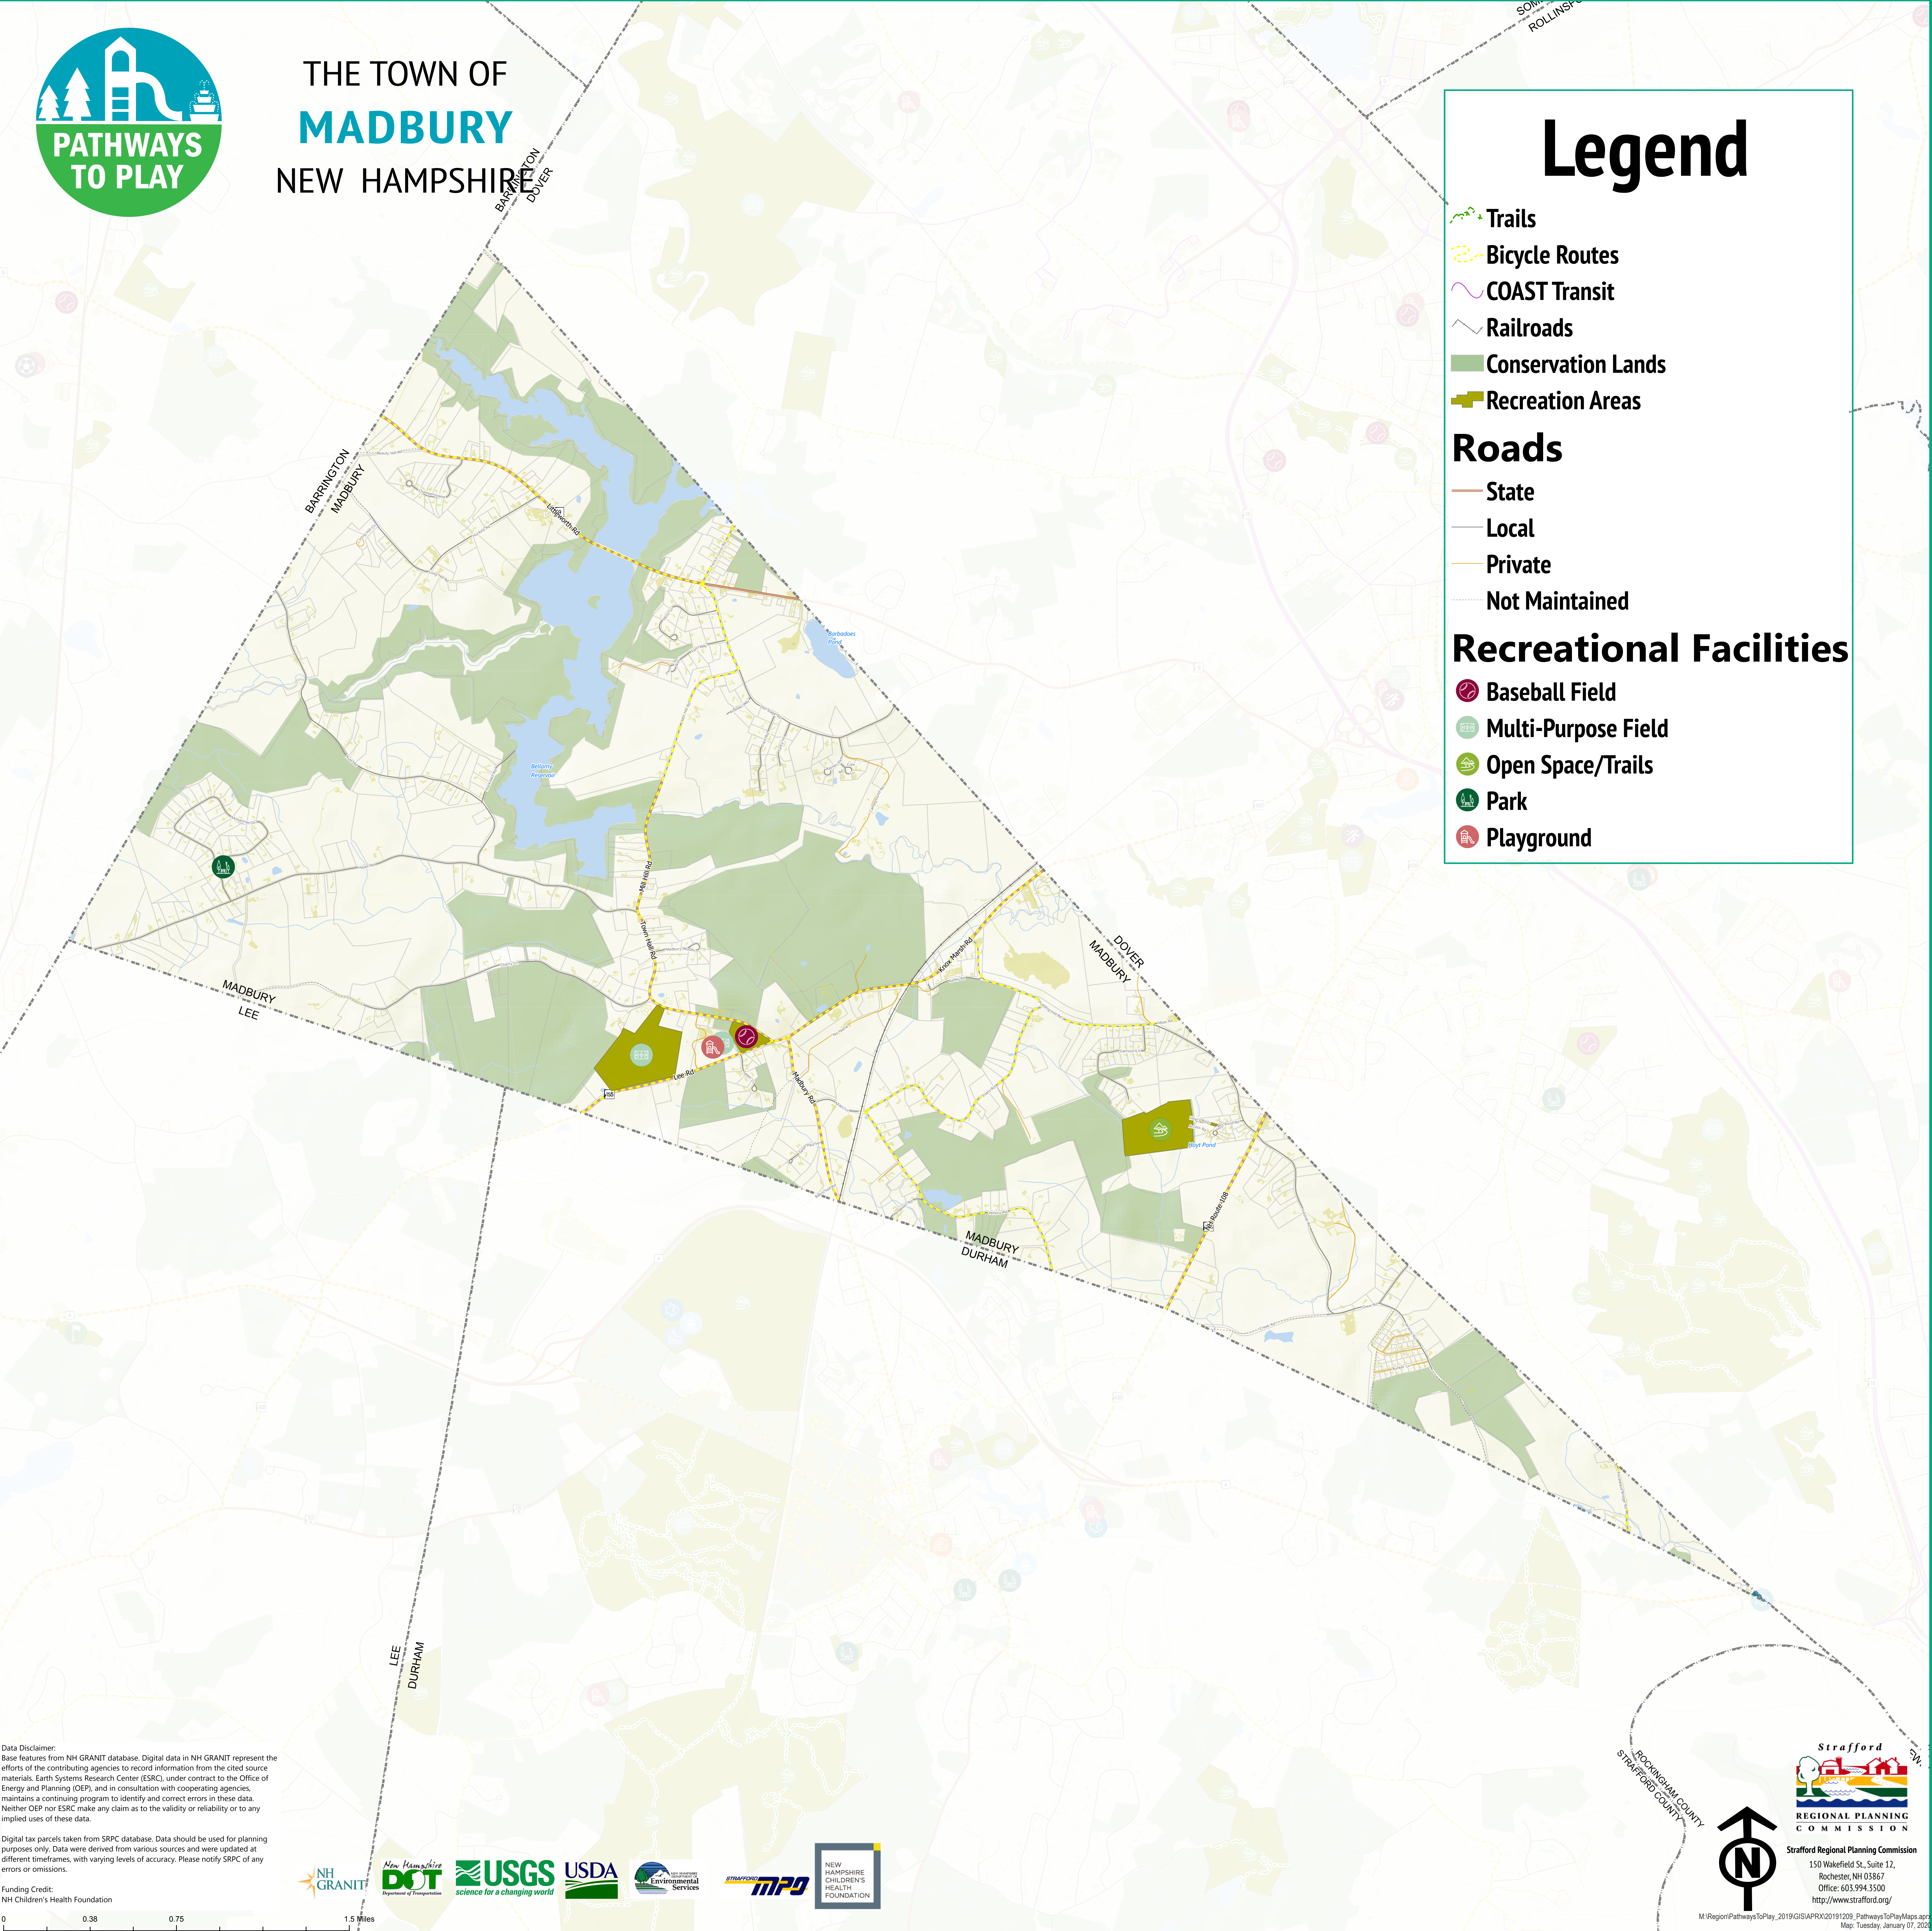

THE TOWN OF MADBURY NEW HAMPSHIRE

Legend

- Trails
- Bicycle Routes
- COAST Transit
- Railroads
- Conservation Lands
- Recreation Areas

Roads

- State
- Local
- Private
- Not Maintained

Recreational Facilities

- Baseball Field
- Multi-Purpose Field
- Open Space/Trails
- Park
- Playground

Funding Credit:
NH Children's Health Foundation

ROCKINGHAM COUNTY
STRAFFORD COUNTY

Strafford
REGIONAL PLANNING COMMISSION

Strafford Regional Planning Commission
150 Wakefield St., Suite 12,
Rochester, NH 03867
Office: 603.994.3500
<http://www.strafford.org/>

M:\Region\PathwaysToPlay_2019\GIS\APRX\20191209_PathwaysToPlay\Map.aprx
Map: Tuesday, January 07, 2020