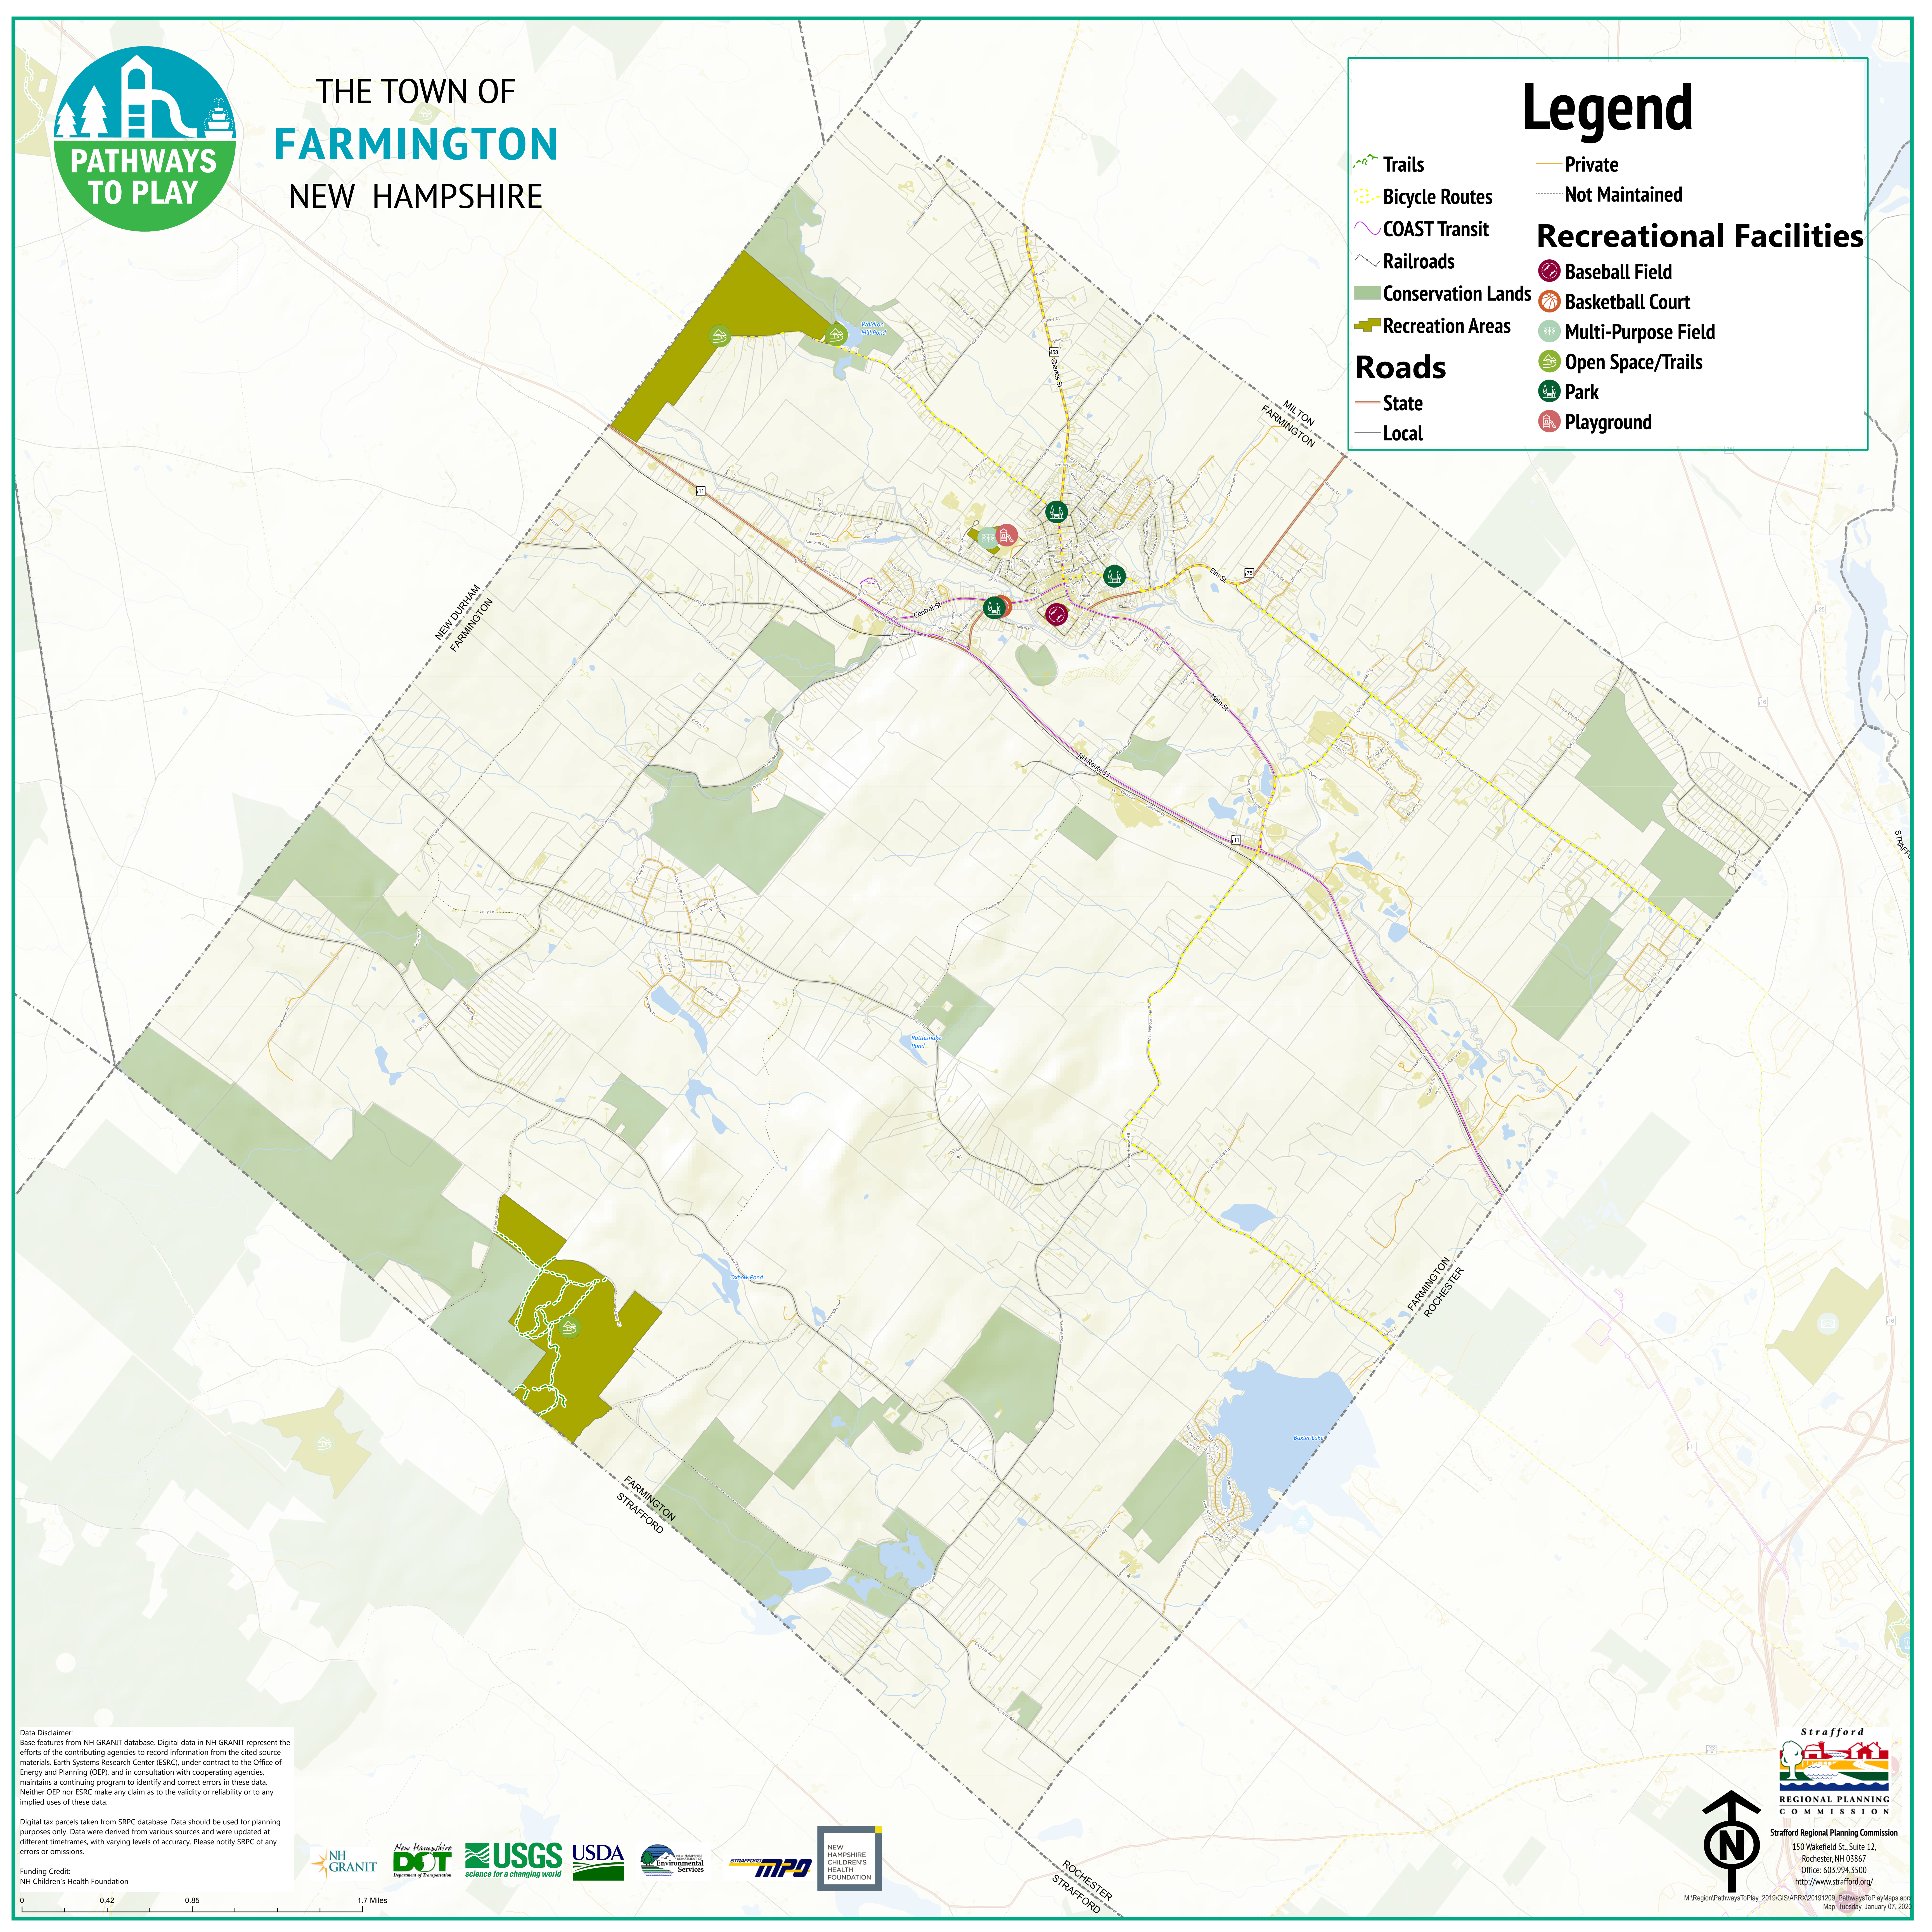

THE TOWN OF
FARMINGTON
NEW HAMPSHIRE

Legend

1. Trails
   - Bicycle Routes
   - COAST Transit
   - Railroads
   - Conservation Lands
   - Recreation Areas
   - State
   - Local
   - Private
   - Not Maintained
2. ### Recreational Facilities
3. Baseball Field
   - Basketball Court
   - Multi-Purpose Field
   - Open Space/Trails
   - Park
   - Playground

Funding Credit:
NH Children's Health Foundation

Strafford
REGIONAL PLANNING COMMISSION
Strafford Regional Planning Commission
150 Wakefield St., Suite 12,
Rochester, NH 03867
Office: 603.994.3500
<http://www.strafford.org/>