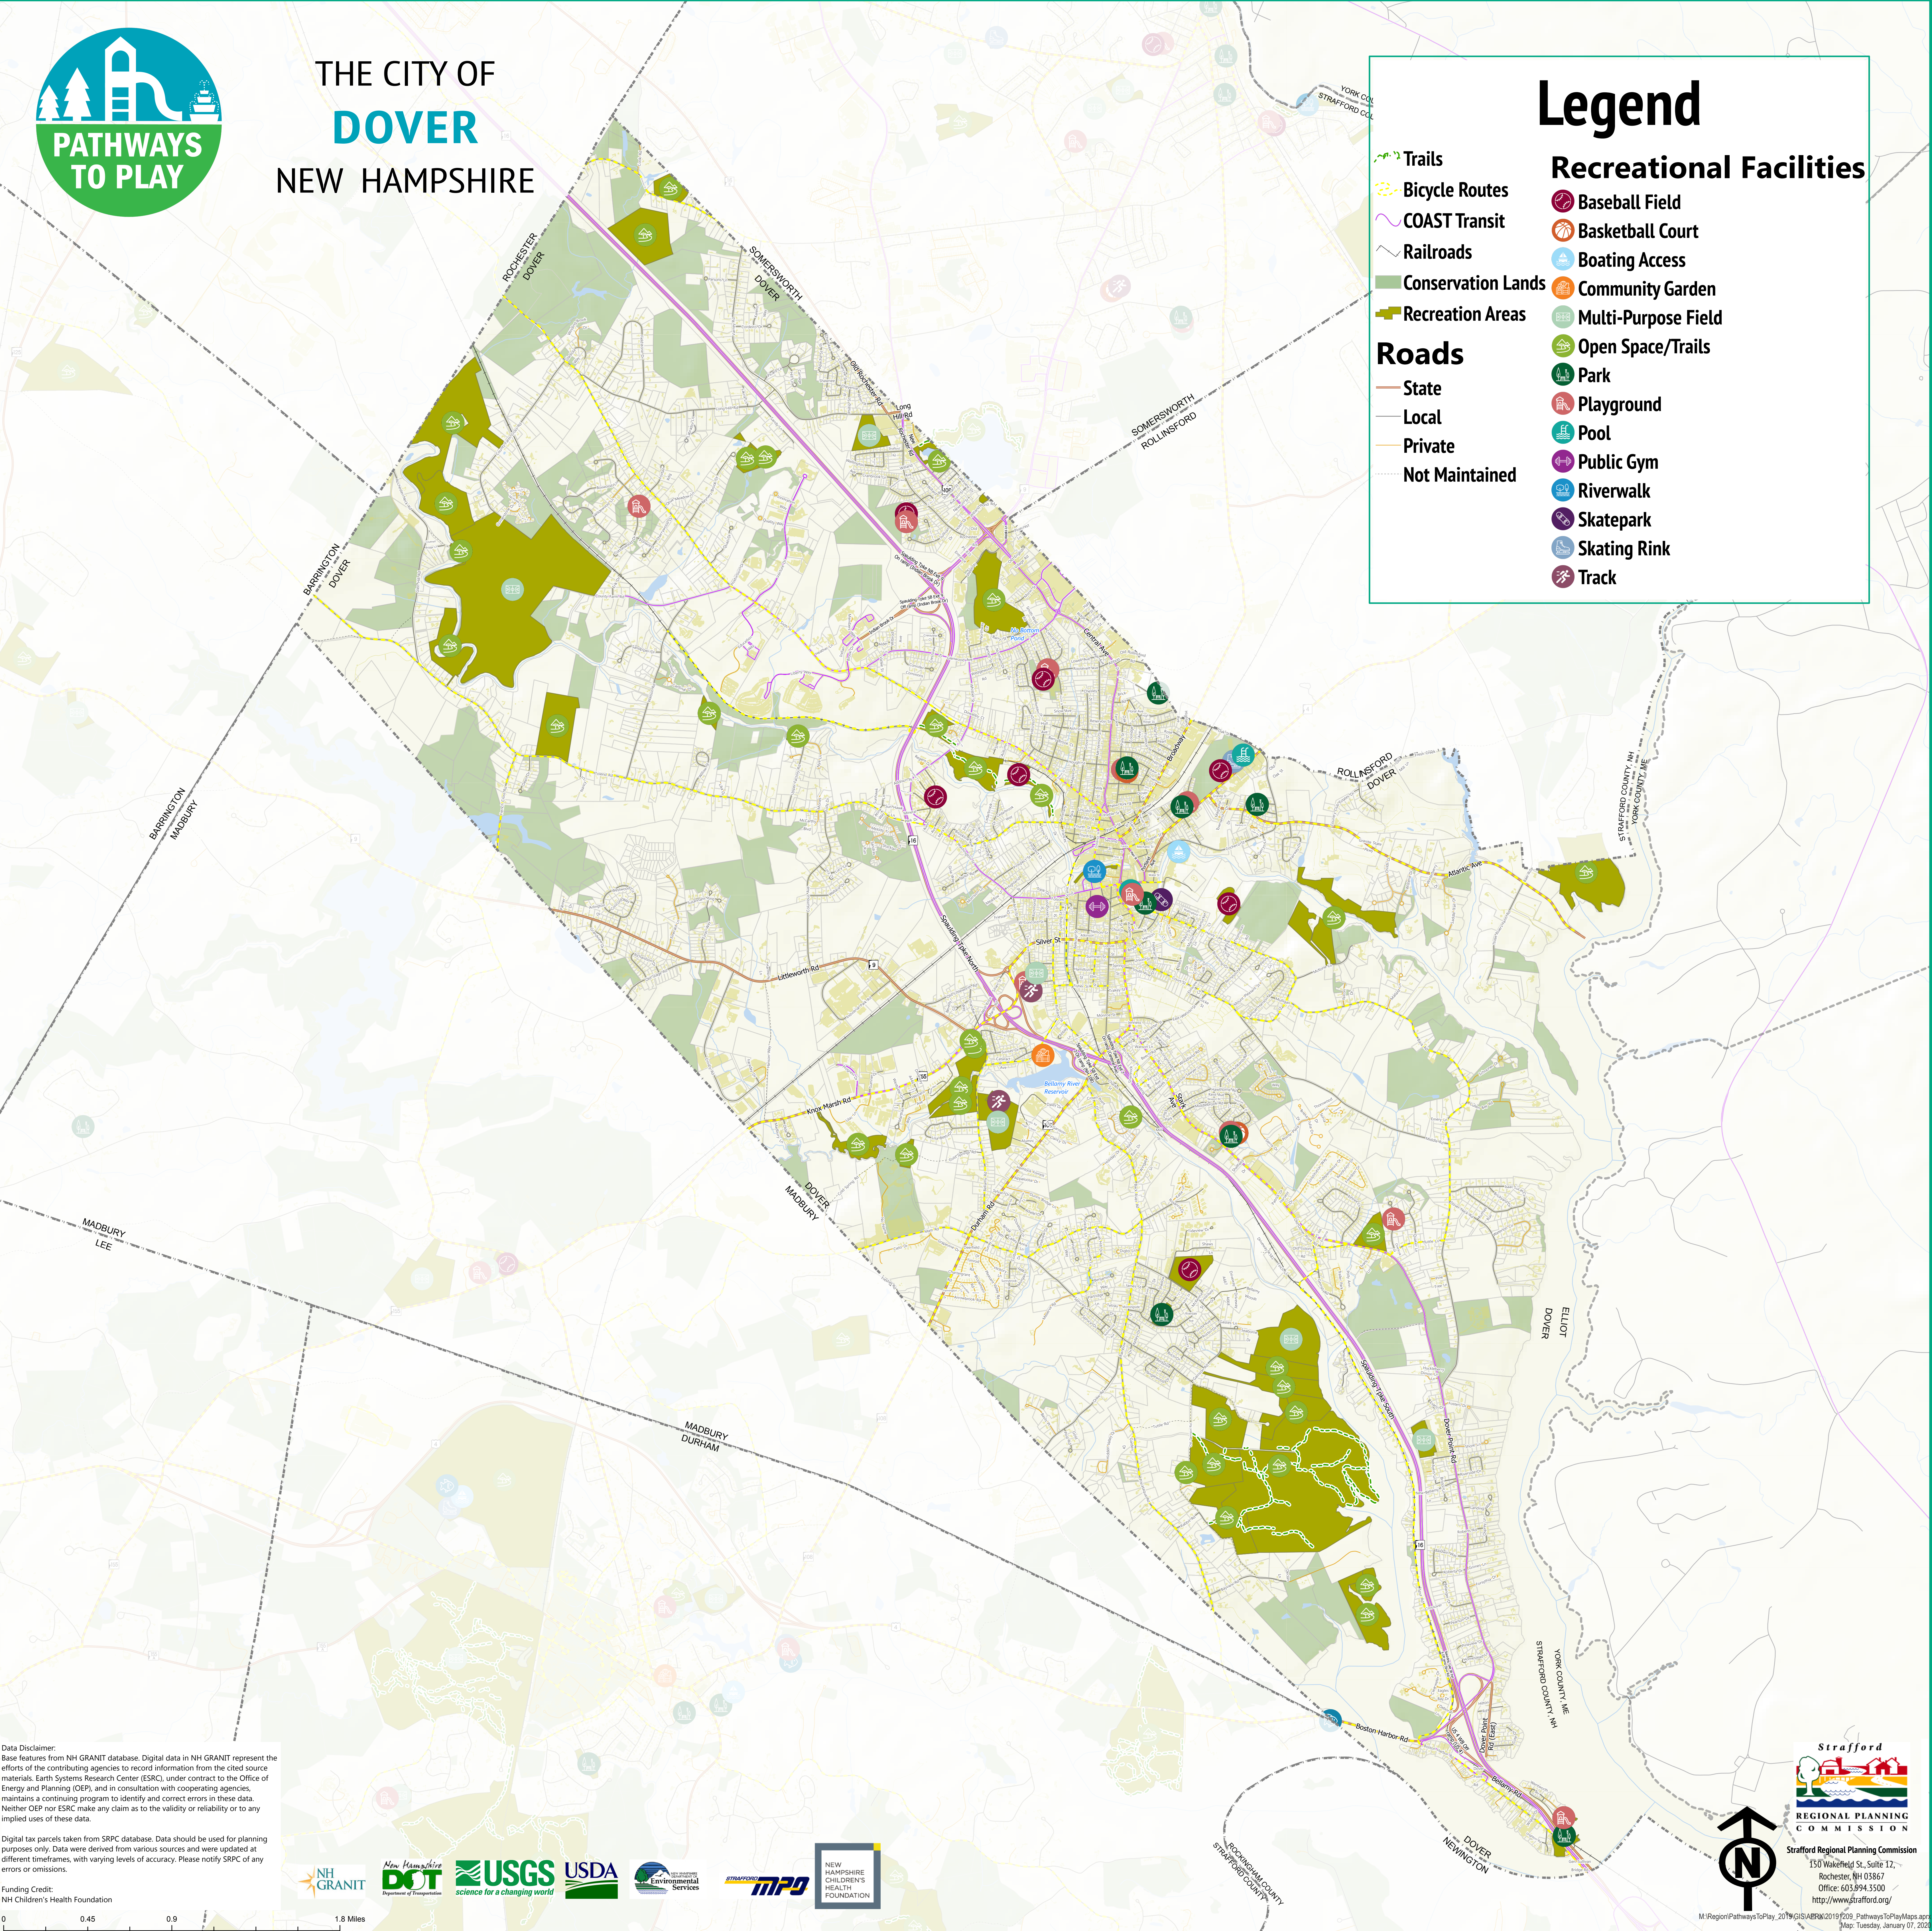

THE CITY OF
DOVER
NEW HAMPSHIRE

Legend

1. Trails
   - Bicycle Routes
   - COAST Transit
   - Railroads
   - Conservation Lands
   - Recreation Areas
   - State
   - Local
   - Private
   - Not Maintained
2. ### Recreational Facilities
3. Baseball Field
   - Basketball Court
   - Boating Access
   - Community Garden
   - Multi-Purpose Field
   - Open Space/Trails
   - Park
   - Playground
   - Pool
   - Public Gym
   - Riverwalk
   - Skatepark
   - Skating Rink
   - Track

Funding Credit:
NH Children's Health Foundation