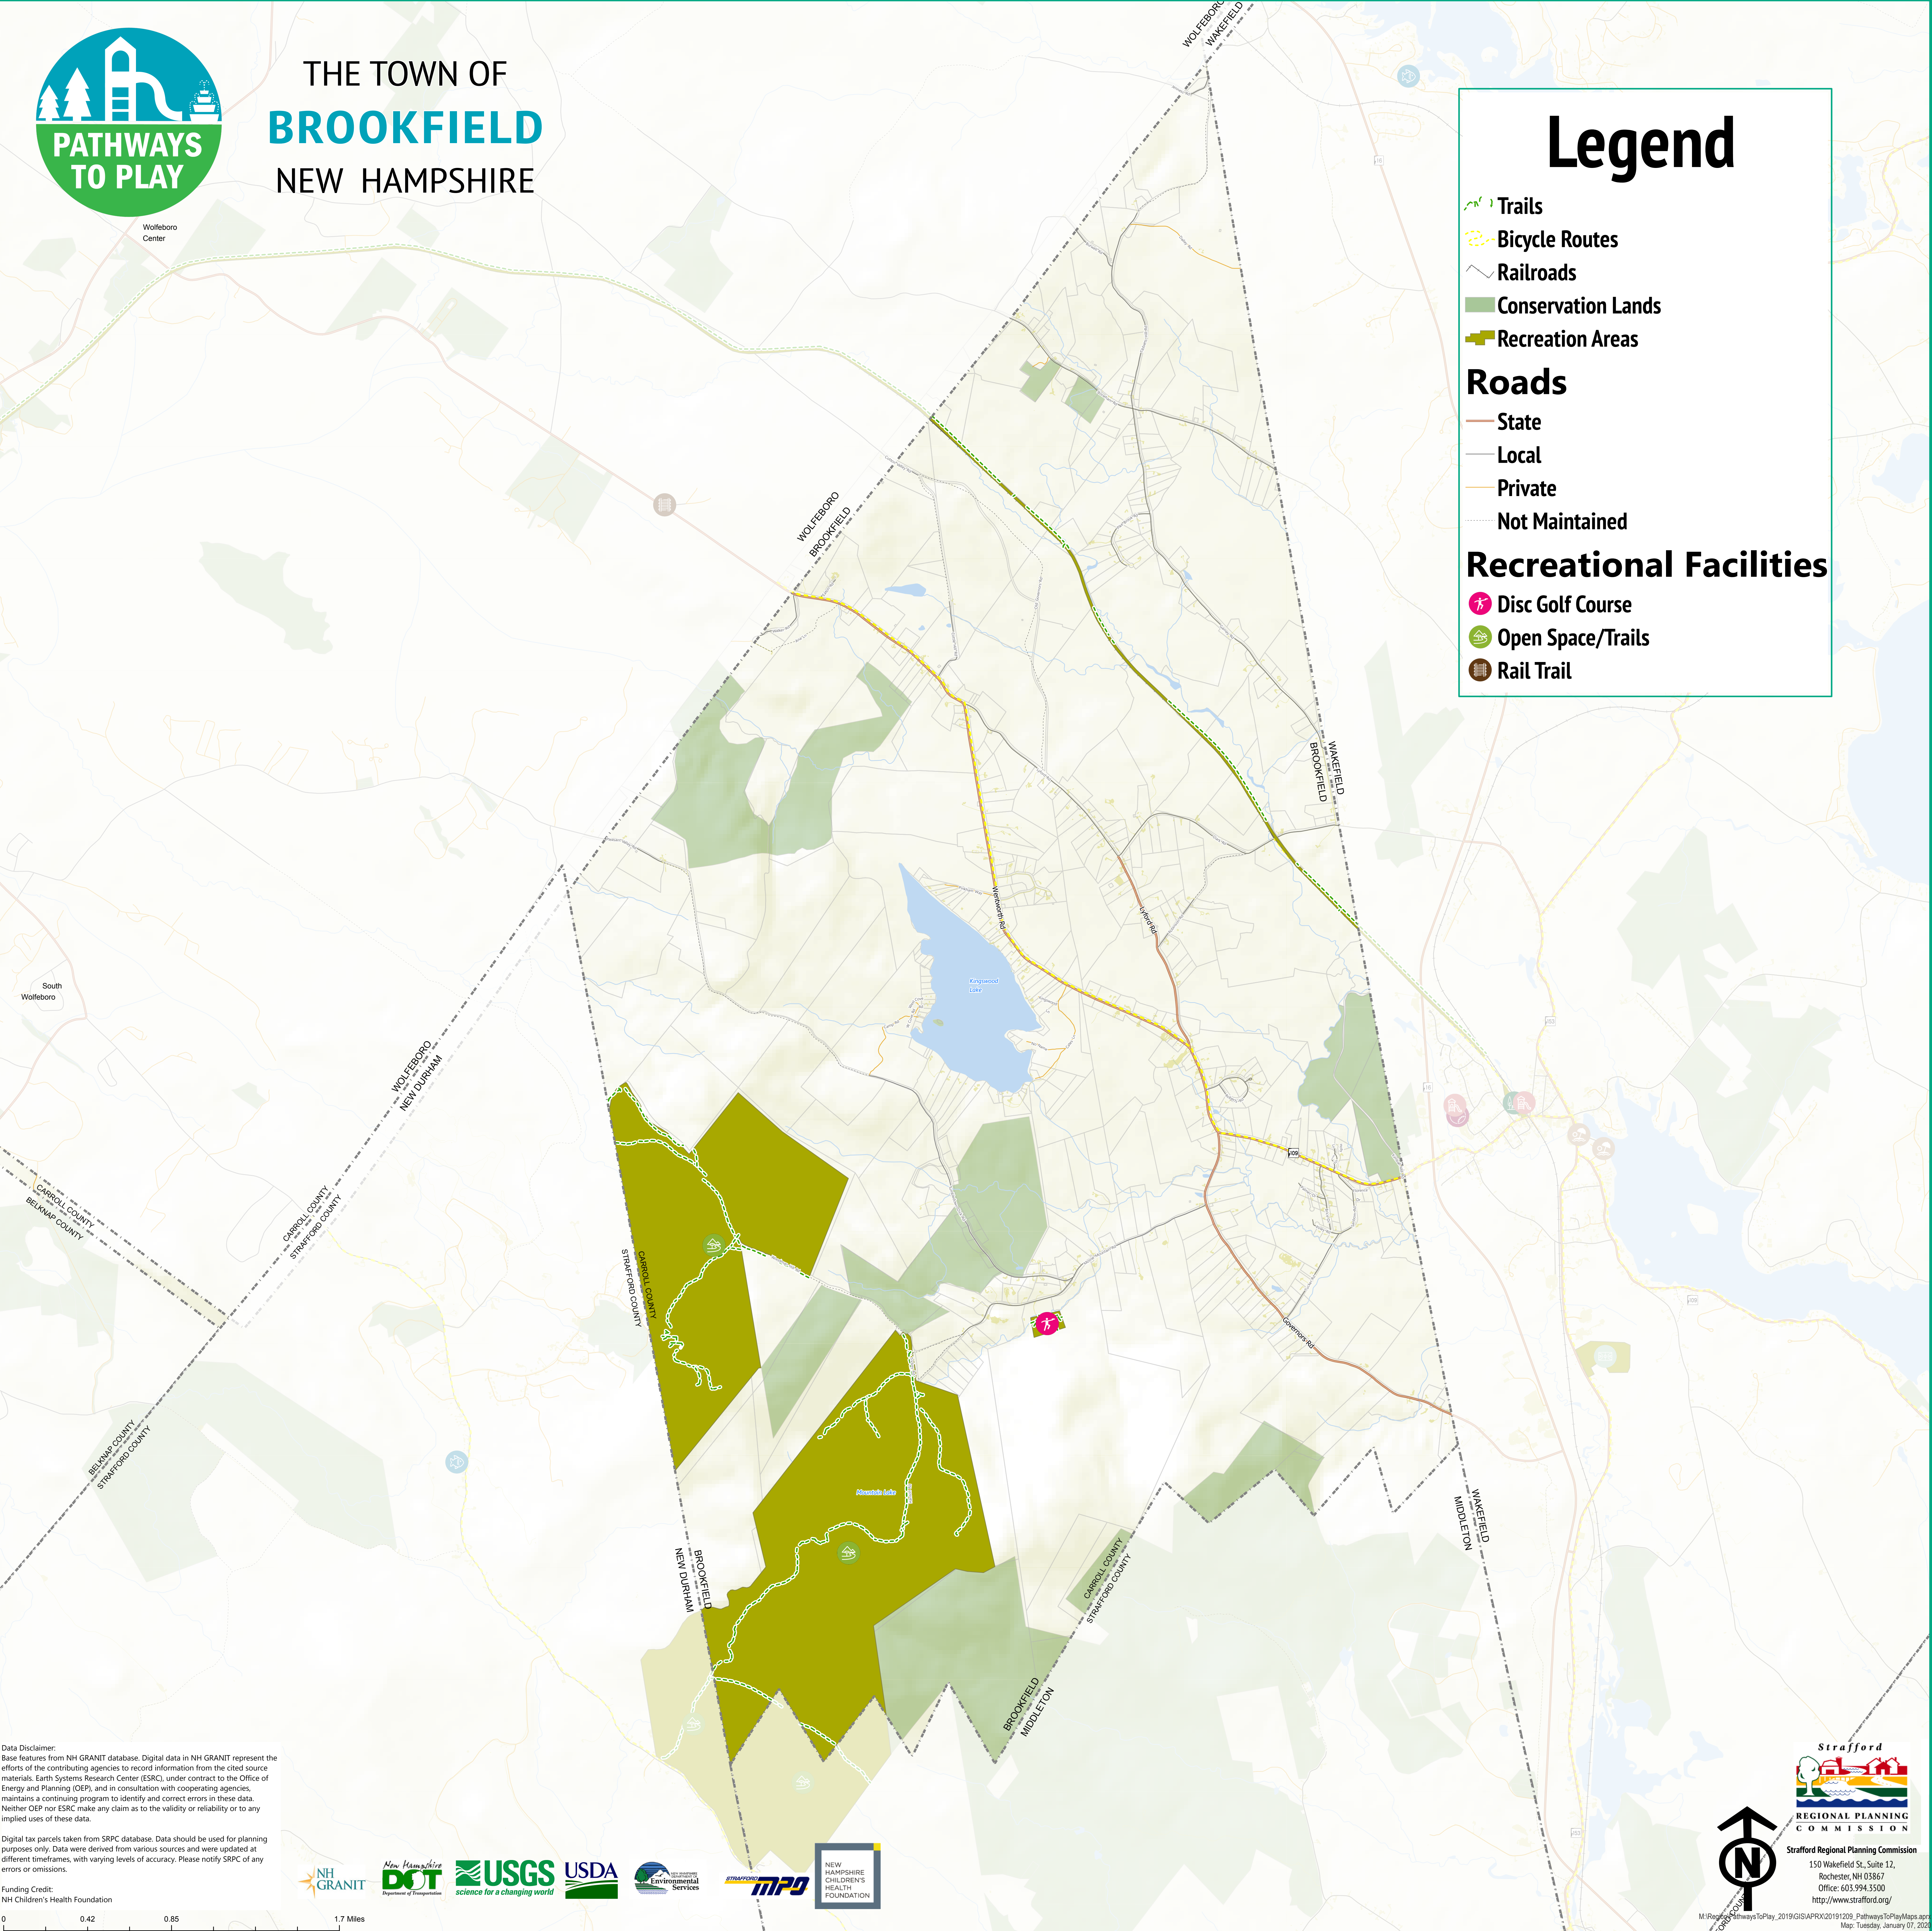

THE TOWN OF BROOKFIELD NEW HAMPSHIRE

Wolfeboro
Center

Legend

- Trails
- Bicycle Routes
- Railroads
- Conservation Lands
- Recreation Areas

Roads

- State
- Local
- Private
- Not Maintained

Recreational Facilities

- Disc Golf Course
- Open Space/Trails
- Rail Trail

Funding Credit:
NH Children's Health Foundation

Strafford REGIONAL PLANNING COMMISSION
Strafford Regional Planning Commission
150 Wakefield St., Suite 12,
Rochester, NH 03867
Office: 603.994.3500
<http://www.strafford.org/>

M:\Regional\PathwaysToPlay_2019\GIS\APRX\20191209_PathwaysToPlay\Mapa.aprx
Map: Tuesday, January 07, 2020