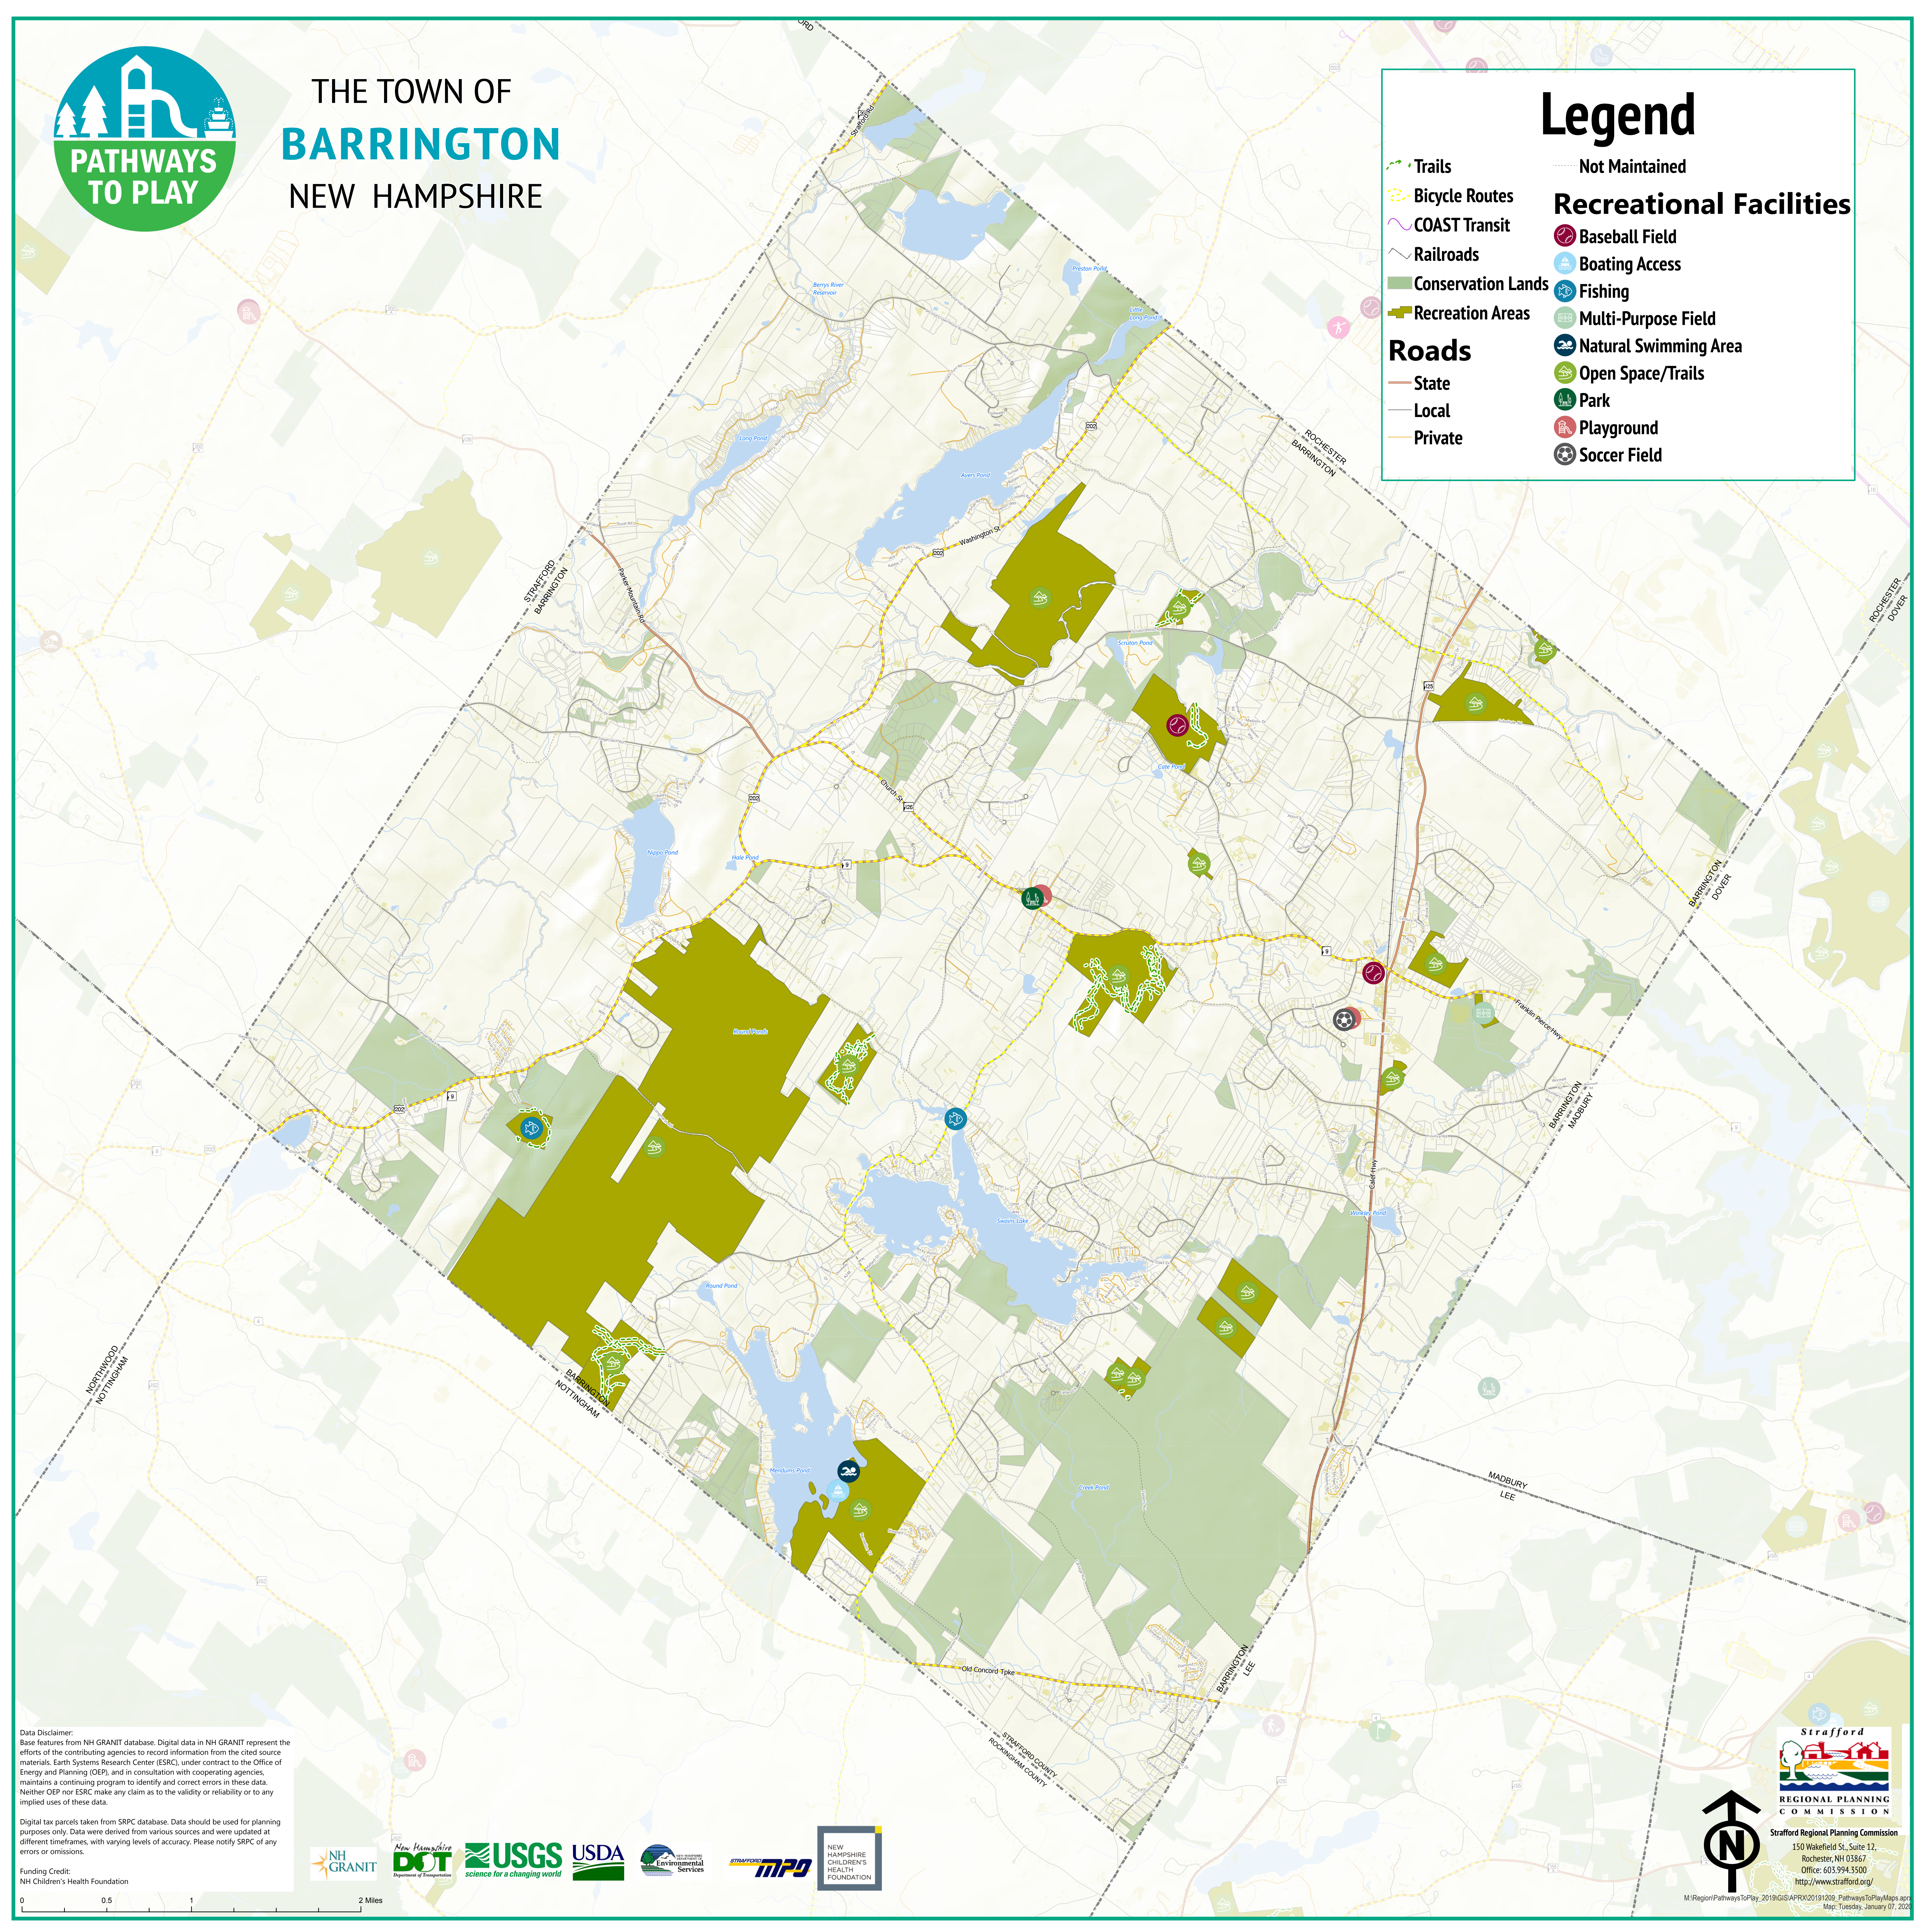

THE TOWN OF
BARRINGTON
NEW HAMPSHIRE

Legend

- Trails
- Bicycle Routes
- COAST Transit
- Railroads
- Conservation Lands
- Recreation Areas
- Roads
  - State
  - Local
  - Private
- Not Maintained
- Recreational Facilities
  - Baseball Field
  - Boating Access
  - Fishing
  - Multi-Purpose Field
  - Natural Swimming Area
  - Open Space/Trails
  - Park
  - Playground
  - Soccer Field

Funding Credit:
NH Children's Health Foundation

Strafford
REGIONAL PLANNING COMMISSION

Strafford Regional Planning Commission
150 Wakefield St., Suite 12,
Rochester, NH 03667
Office: 603.994.3500
<http://www.strafford.org/>