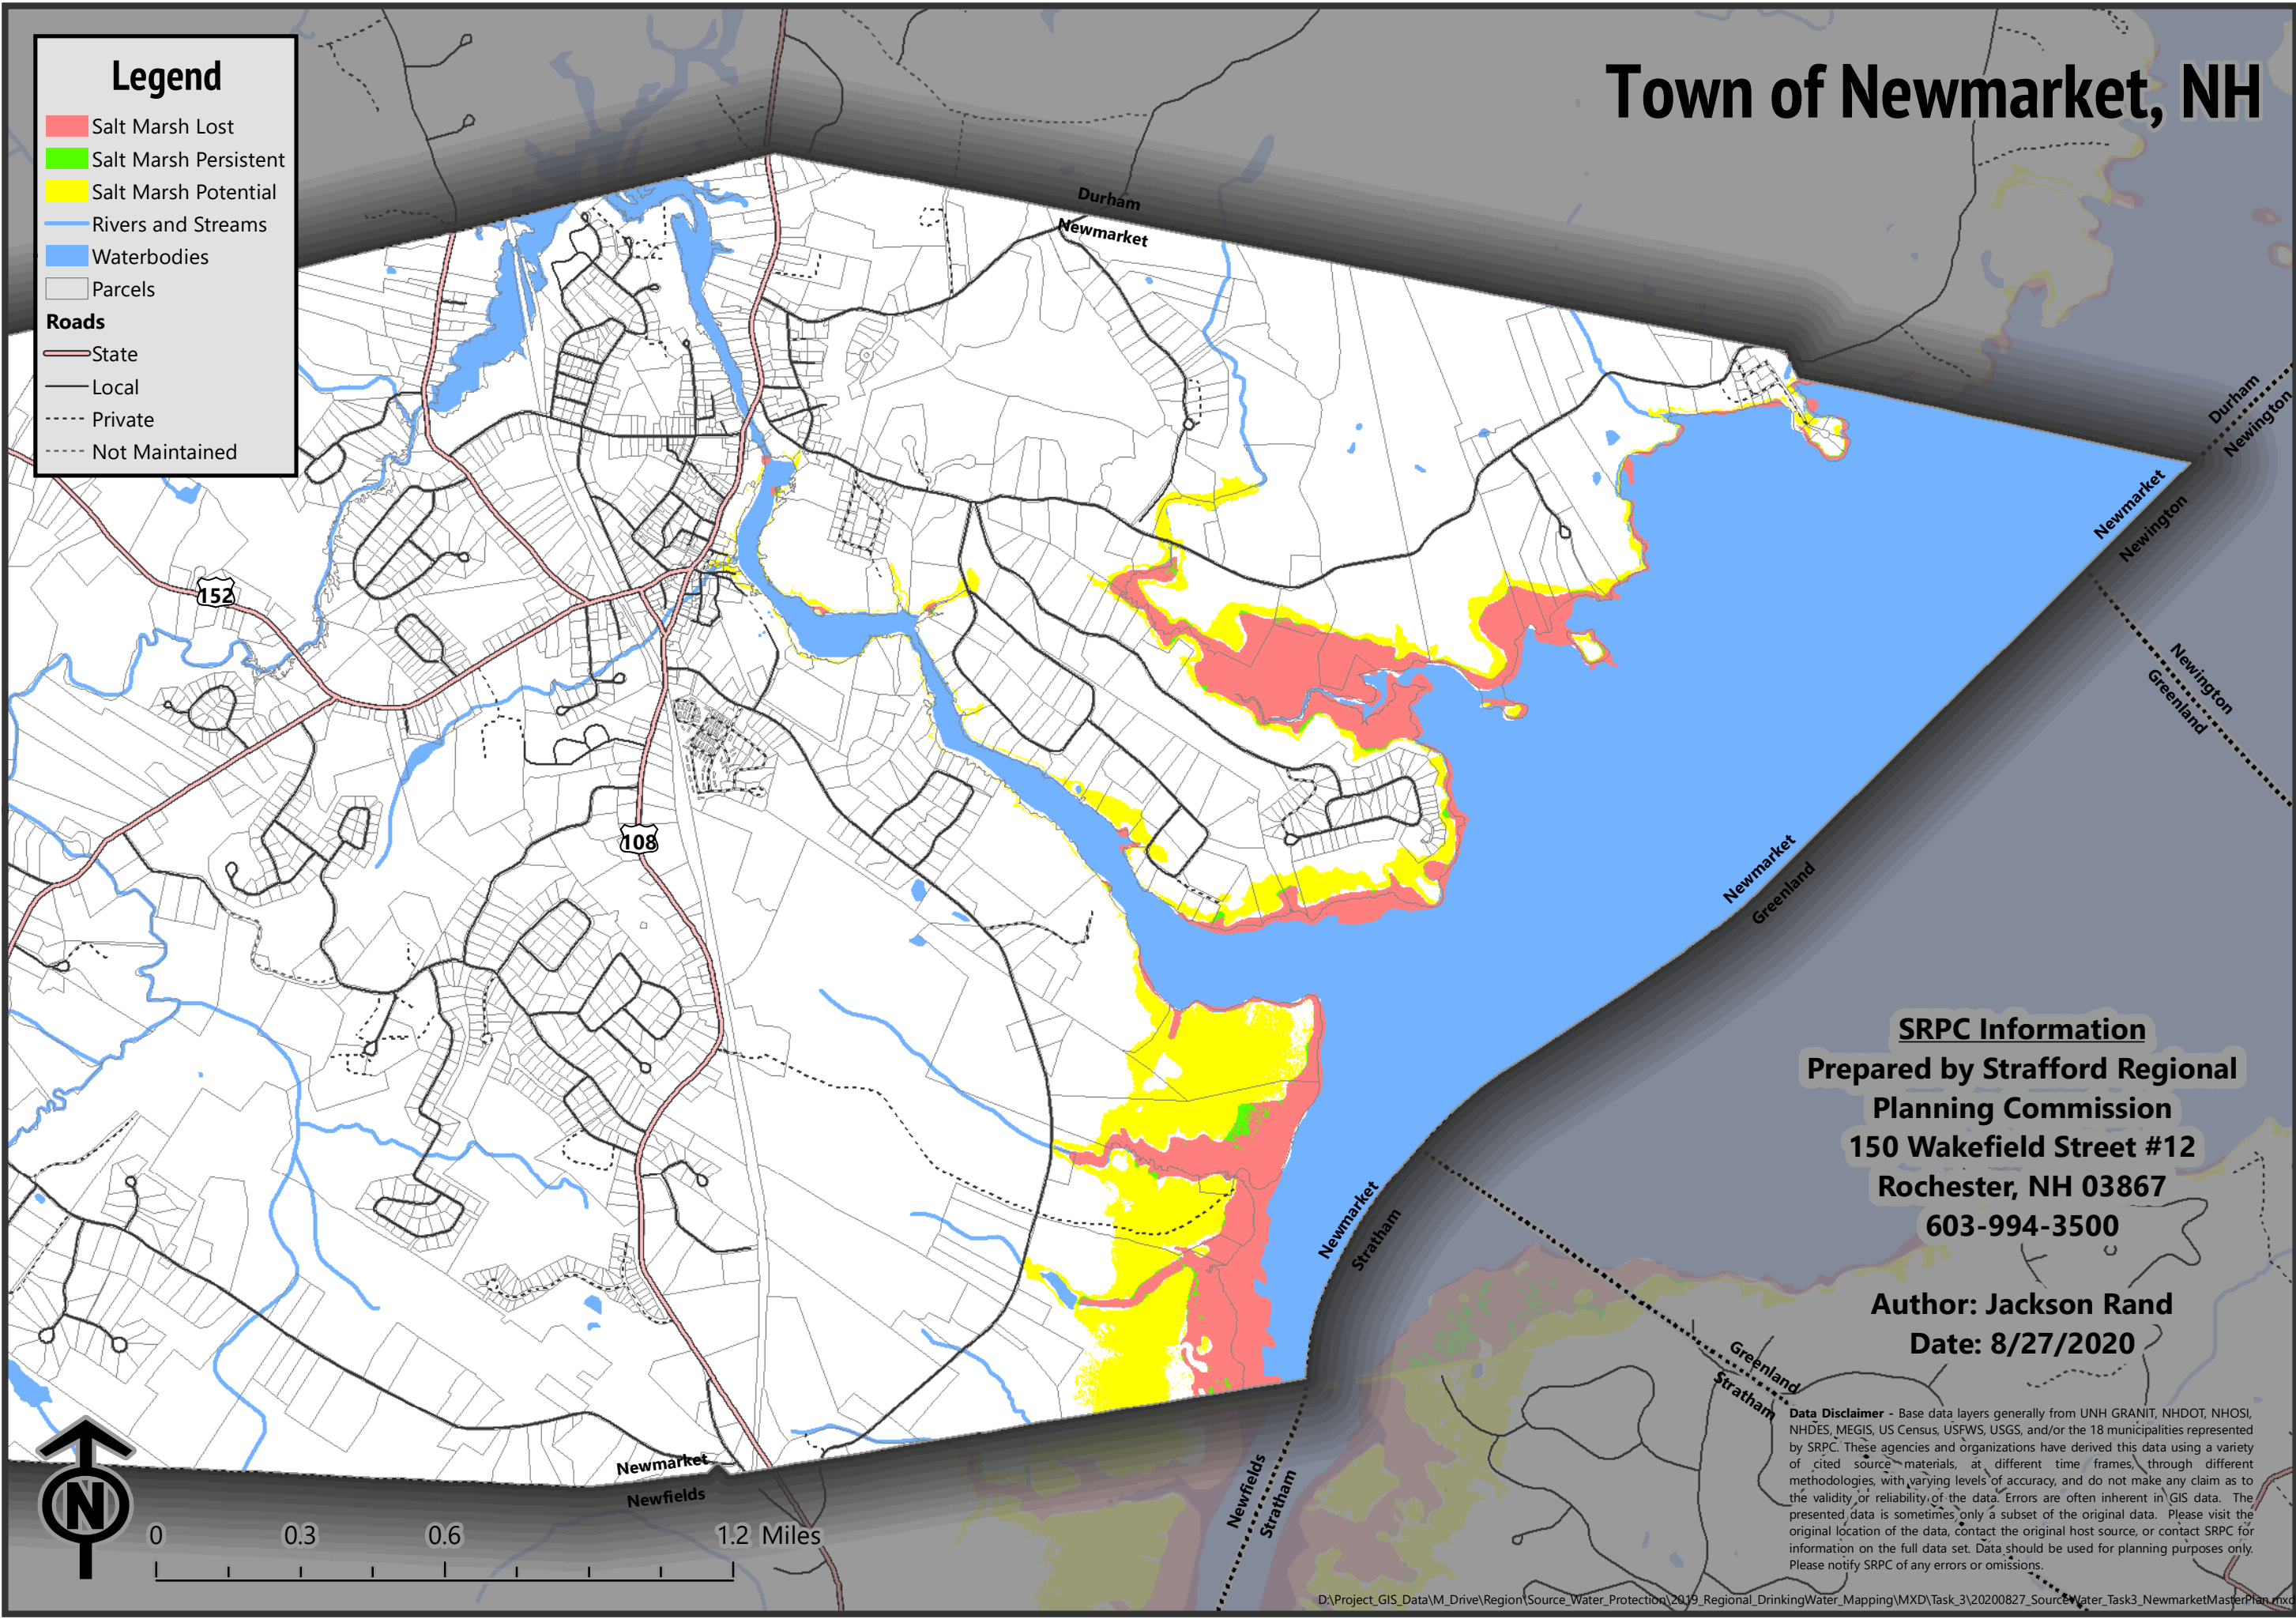

Town of Newmarket, NH

Legend

- Salt Marsh Lost
- Salt Marsh Persistent
- Salt Marsh Potential
- Rivers and Streams
- Waterbodies
- Parcels

Roads

- State
- Local
- Private
- Not Maintained

SRPC Information
Prepared by Strafford Regional
Planning Commission
150 Wakefield Street #12
Rochester, NH 03867
603-994-3500

Author: Jackson Rand
Date: 8/27/2020

Data Disclaimer - Base data layers generally from UNH GRANIT, NHDOT, NHOSI, NHDES, MEGIS, US Census, USFWS, USGS, and/or the 18 municipalities represented by SRPC. These agencies and organizations have derived this data using a variety of cited source materials, at different time frames, through different methodologies, with varying levels of accuracy, and do not make any claim as to the validity or reliability of the data. Errors are often inherent in GIS data. The presented data is sometimes only a subset of the original data. Please visit the original location of the data, contact the original host source, or contact SRPC for information on the full data set. Data should be used for planning purposes only. Please notify SRPC of any errors or omissions.

Map 5: Salt Marsh Migration