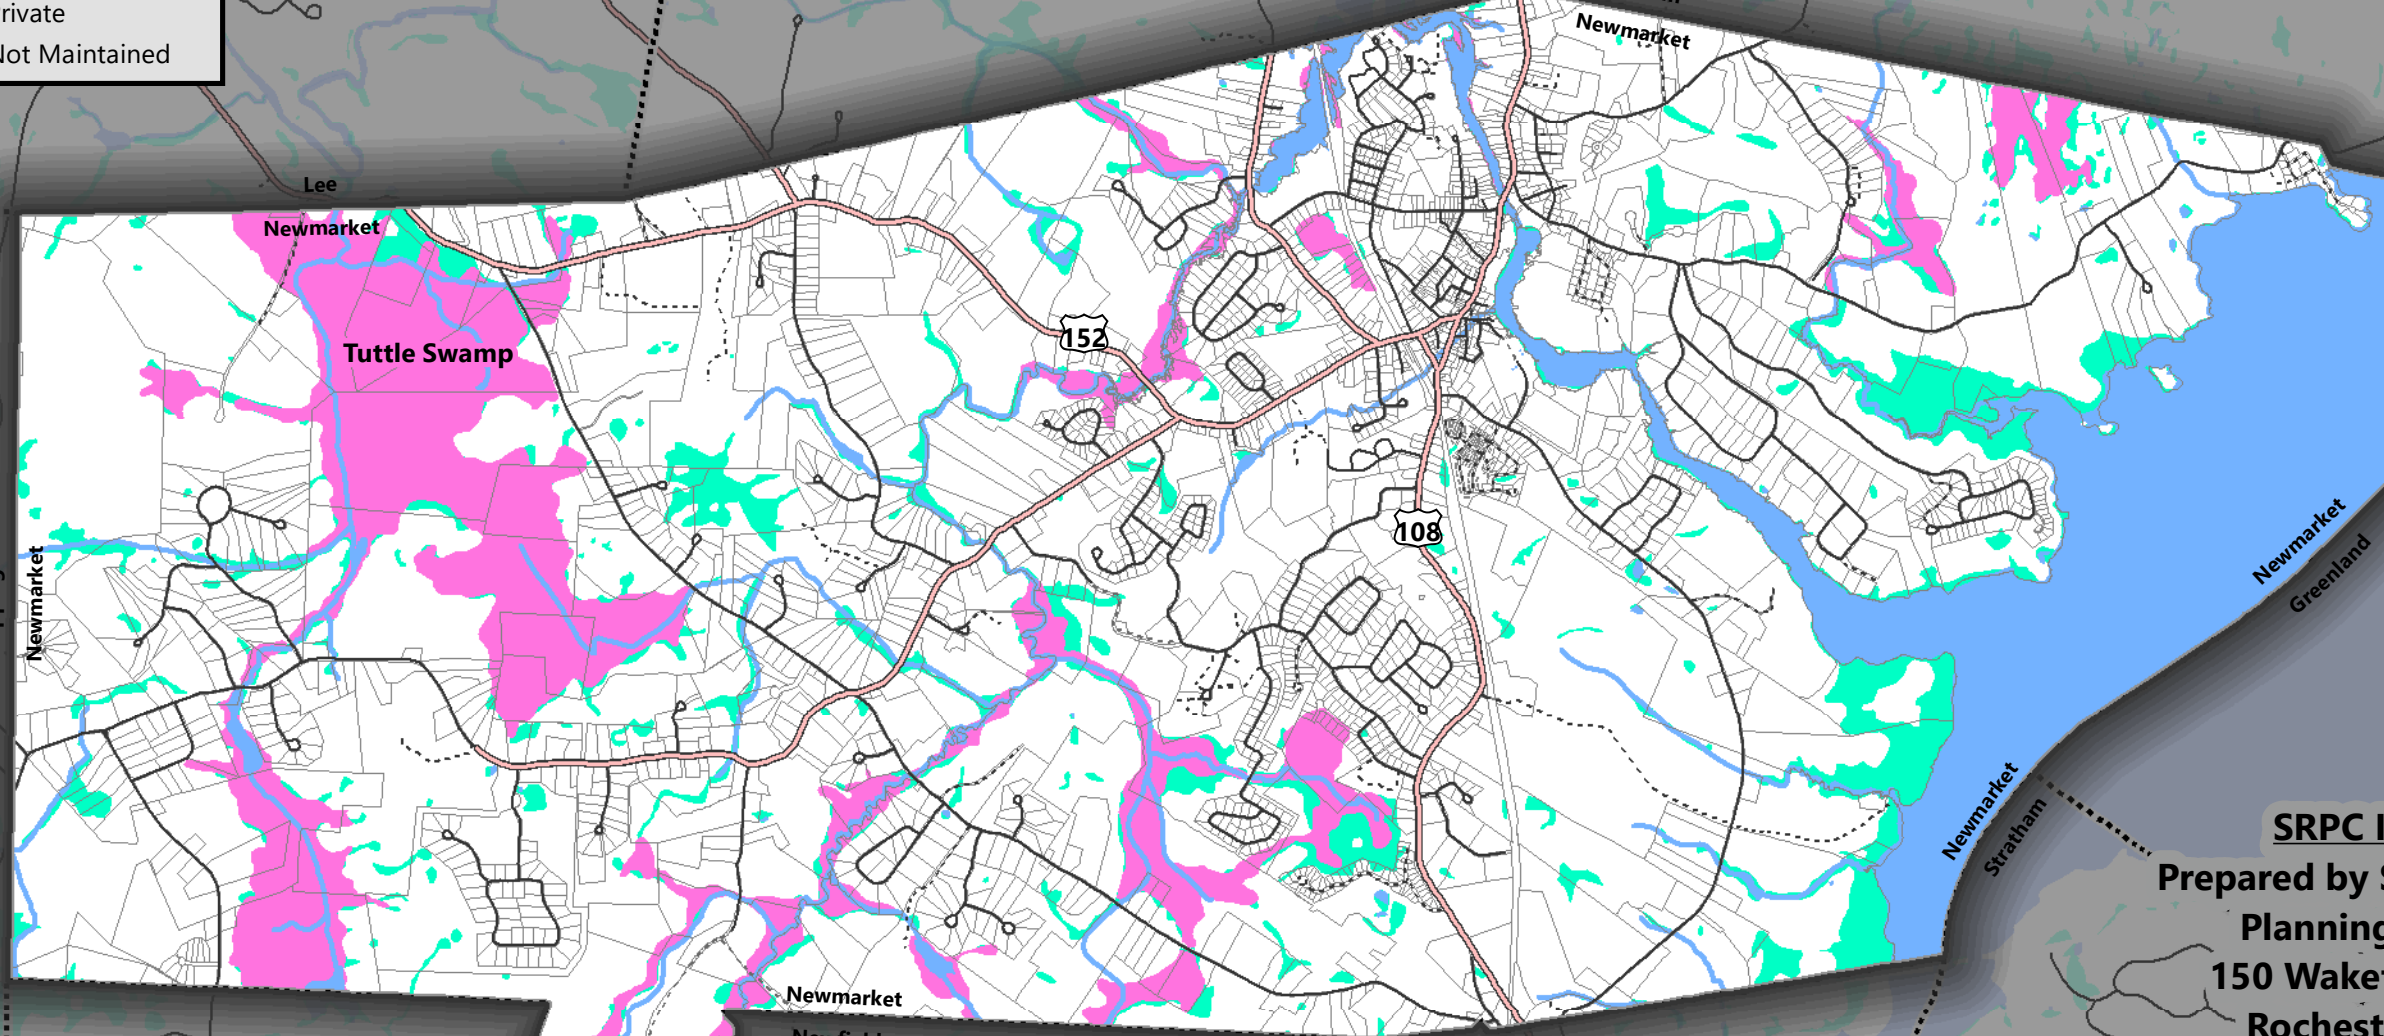

# Town of Newmarket, NH

**Legend**

- Prime Wetlands
- Wetlands
- Rivers and Streams
- Waterbodies
- Parcels

**Roads**

- State
- Local
- Private
- Not Maintained

**SRPC Information**  
Prepared by **Strafford Regional Planning Commission**  
150 Wakefield Street #12  
Rochester, NH 03867  
603-994-3500

**Author: Jackson Rand**  
**Date: 8/27/2020**

**Data Disclaimer** - Base data layers generally from UNH GRANIT, NHDOT, NHOSI, NHDES, MEGIS, US Census, USFWS, USGS, and/or the 18 municipalities represented by SRPC. These agencies and organizations have derived this data using a variety of cited source materials, at different time frames, through different methodologies, with varying levels of accuracy, and do not make any claim as to the validity or reliability of the data. Errors are often inherent in GIS data. The presented data is sometimes only a subset of the original data. Please visit the original location of the data, contact the original host source, or contact SRPC for information on the full data set. Data should be used for planning purposes only. Please notify SRPC of any errors or omissions.

**Map 4: Wetlands**