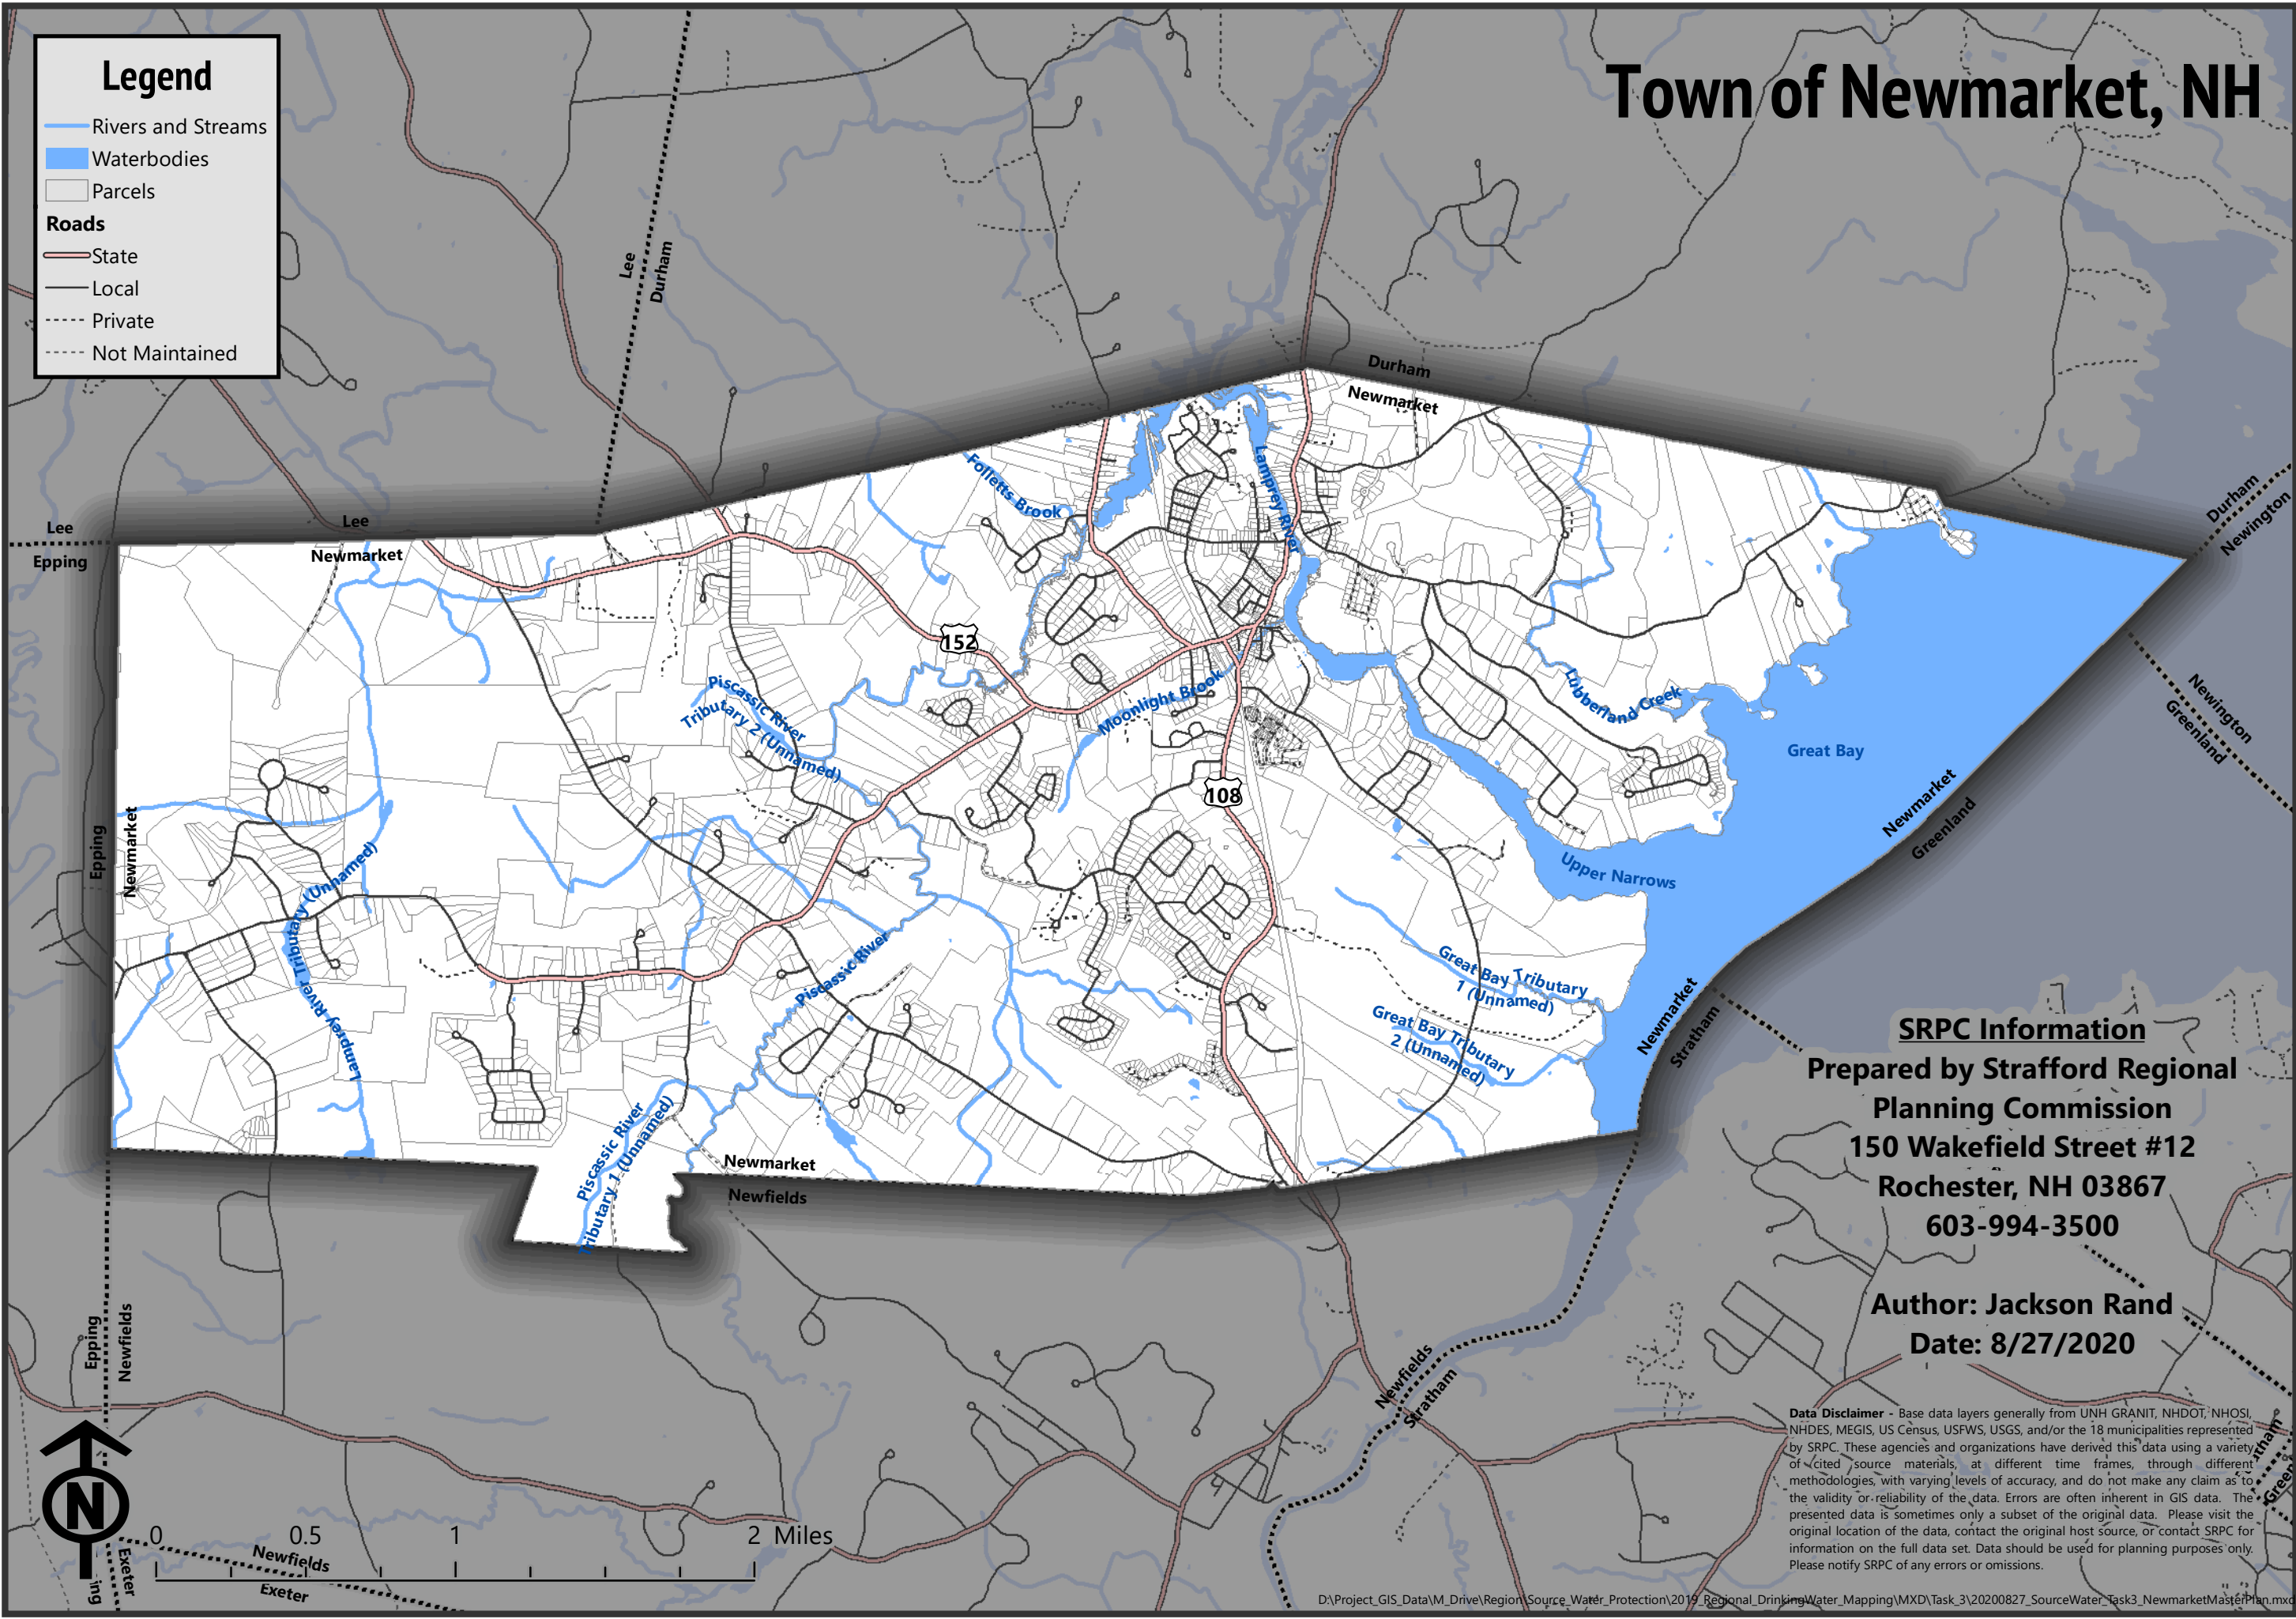

Town of Newmarket, NH

Legend

- Rivers and Streams
- Waterbodies
- Parcels
- Roads**
 - State
 - Local
 - Private
 - Not Maintained

SRPC Information
Prepared by Strafford Regional
Planning Commission
150 Wakefield Street #12
Rochester, NH 03867
603-994-3500

Author: Jackson Rand
Date: 8/27/2020

Data Disclaimer - Base data layers generally from UNH GRANIT, NHDOT, NHOSI, NHDES, MEGIS, US Census, USFWS, USGS, and/or the 18 municipalities represented by SRPC. These agencies and organizations have derived this data using a variety of cited source materials, at different time frames, through different methodologies, with varying levels of accuracy, and do not make any claim as to the validity or reliability of the data. Errors are often inherent in GIS data. The presented data is sometimes only a subset of the original data. Please visit the original location of the data, contact the original host source, or contact SRPC for information on the full data set. Data should be used for planning purposes only. Please notify SRPC of any errors or omissions.

Map 1: Surface Water