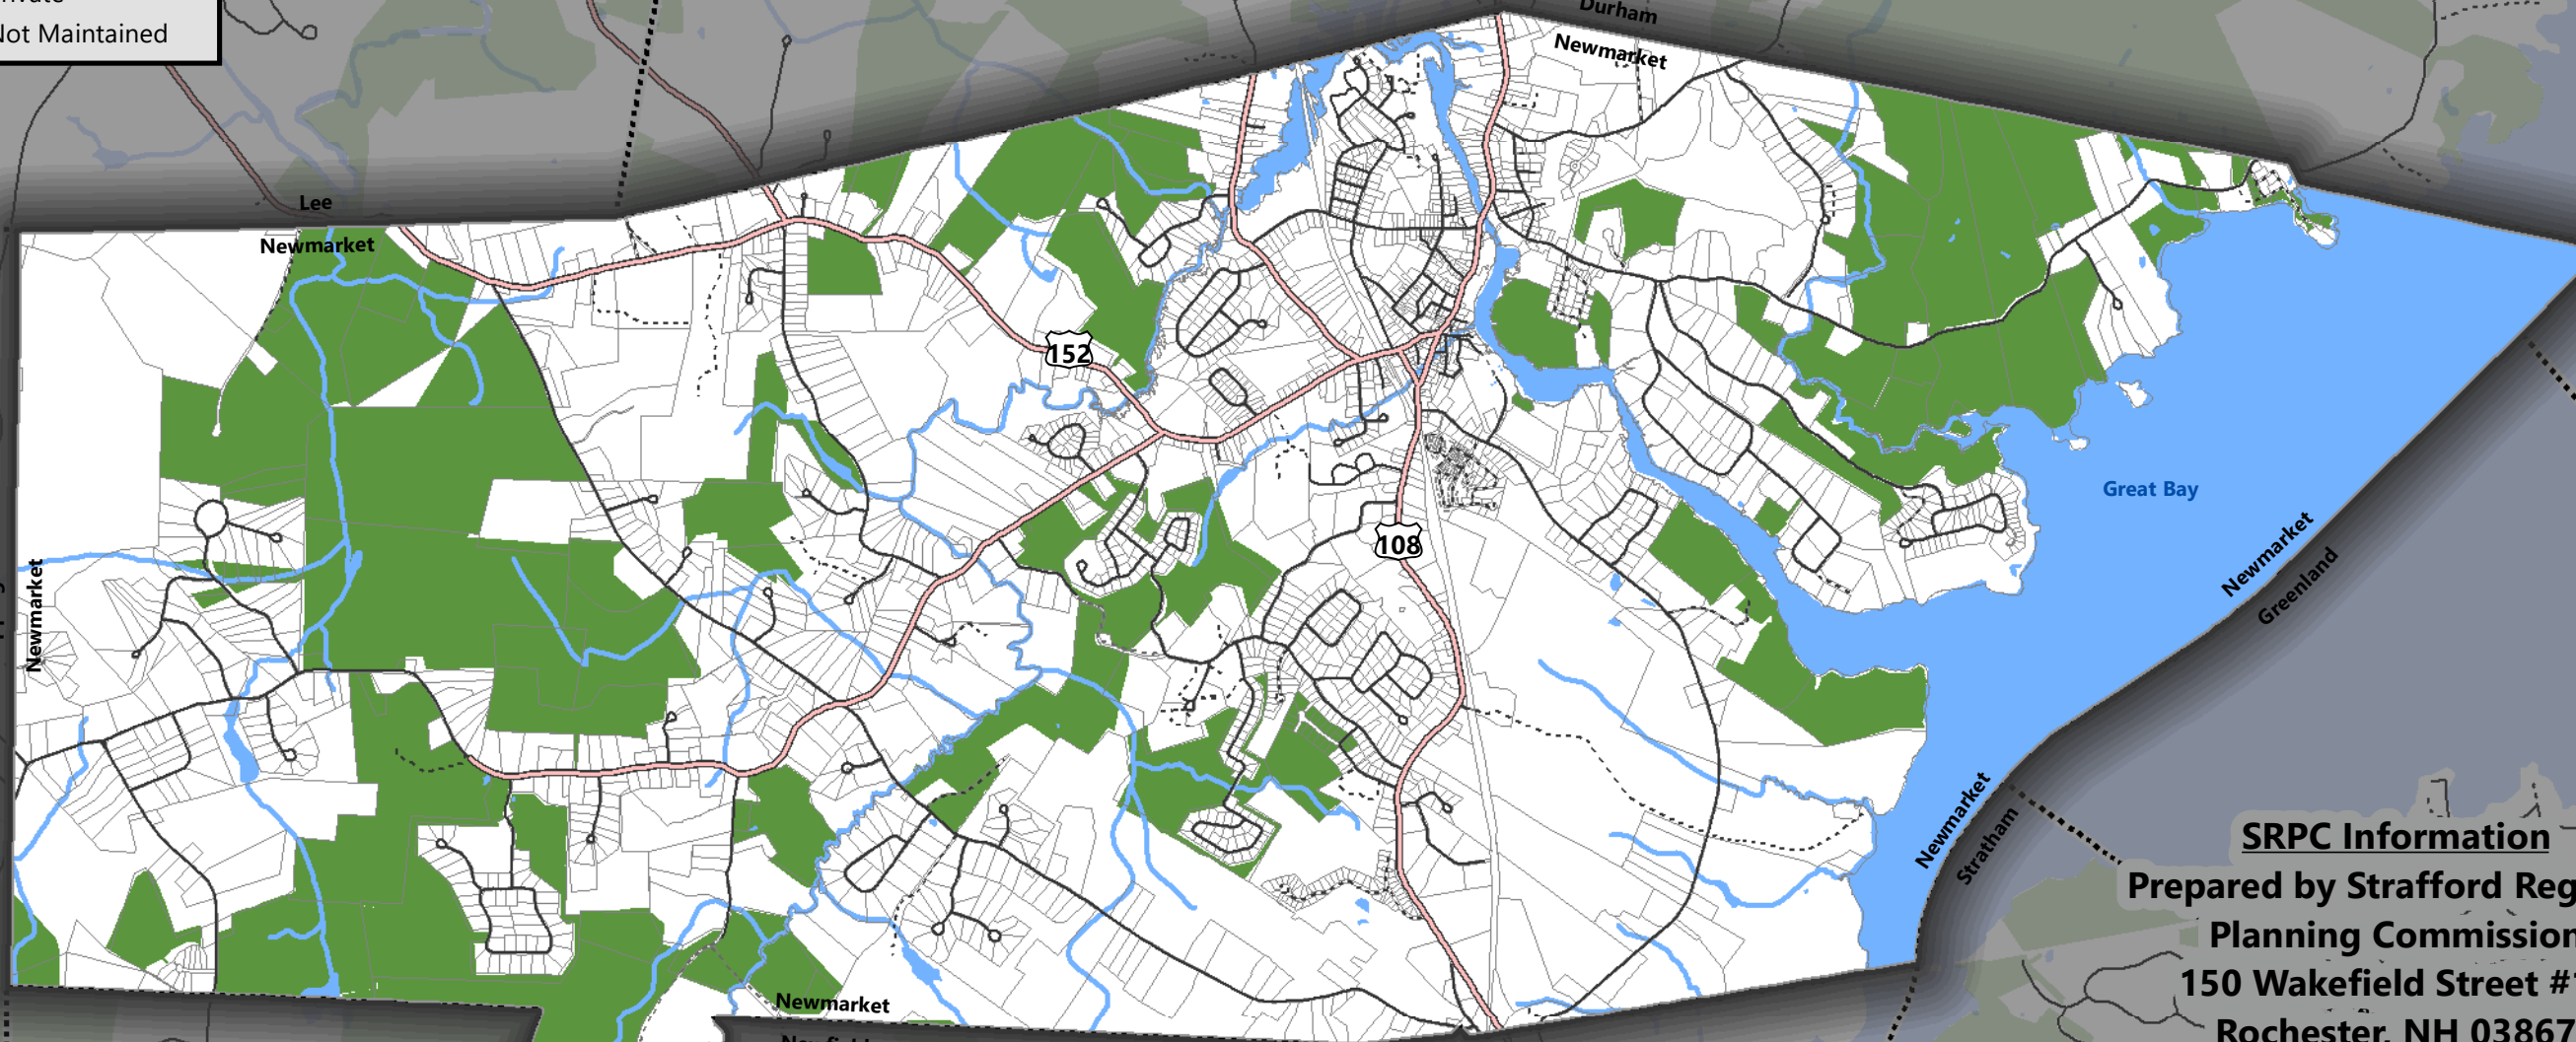

Town of Newmarket, NH

Legend

- Conservation Land
- Rivers and Streams
- Waterbodies
- Parcels

Roads

- State
- Local
- Private
- Not Maintained

SRPC Information
Prepared by Strafford Regional
Planning Commission
150 Wakefield Street #12
Rochester, NH 03867
603-994-3500

Author: Jackson Rand
Date: 8/27/2020

Data Disclaimer - Base data layers generally from UNH GRANIT, NHDOT, NHOSI, NHDES, MEGIS, US Census, USFWS, USGS, and/or the 18 municipalities represented by SRPC. These agencies and organizations have derived this data using a variety of cited source materials, at different time frames, through different methodologies, with varying levels of accuracy, and do not make any claim as to the validity or reliability of the data. Errors are often inherent in GIS data. The presented data is sometimes only a subset of the original data. Please visit the original location of the data, contact the original host source, or contact SRPC for information on the full data set. Data should be used for planning purposes only. Please notify SRPC of any errors or omissions.

Map 10: Conservation Lands