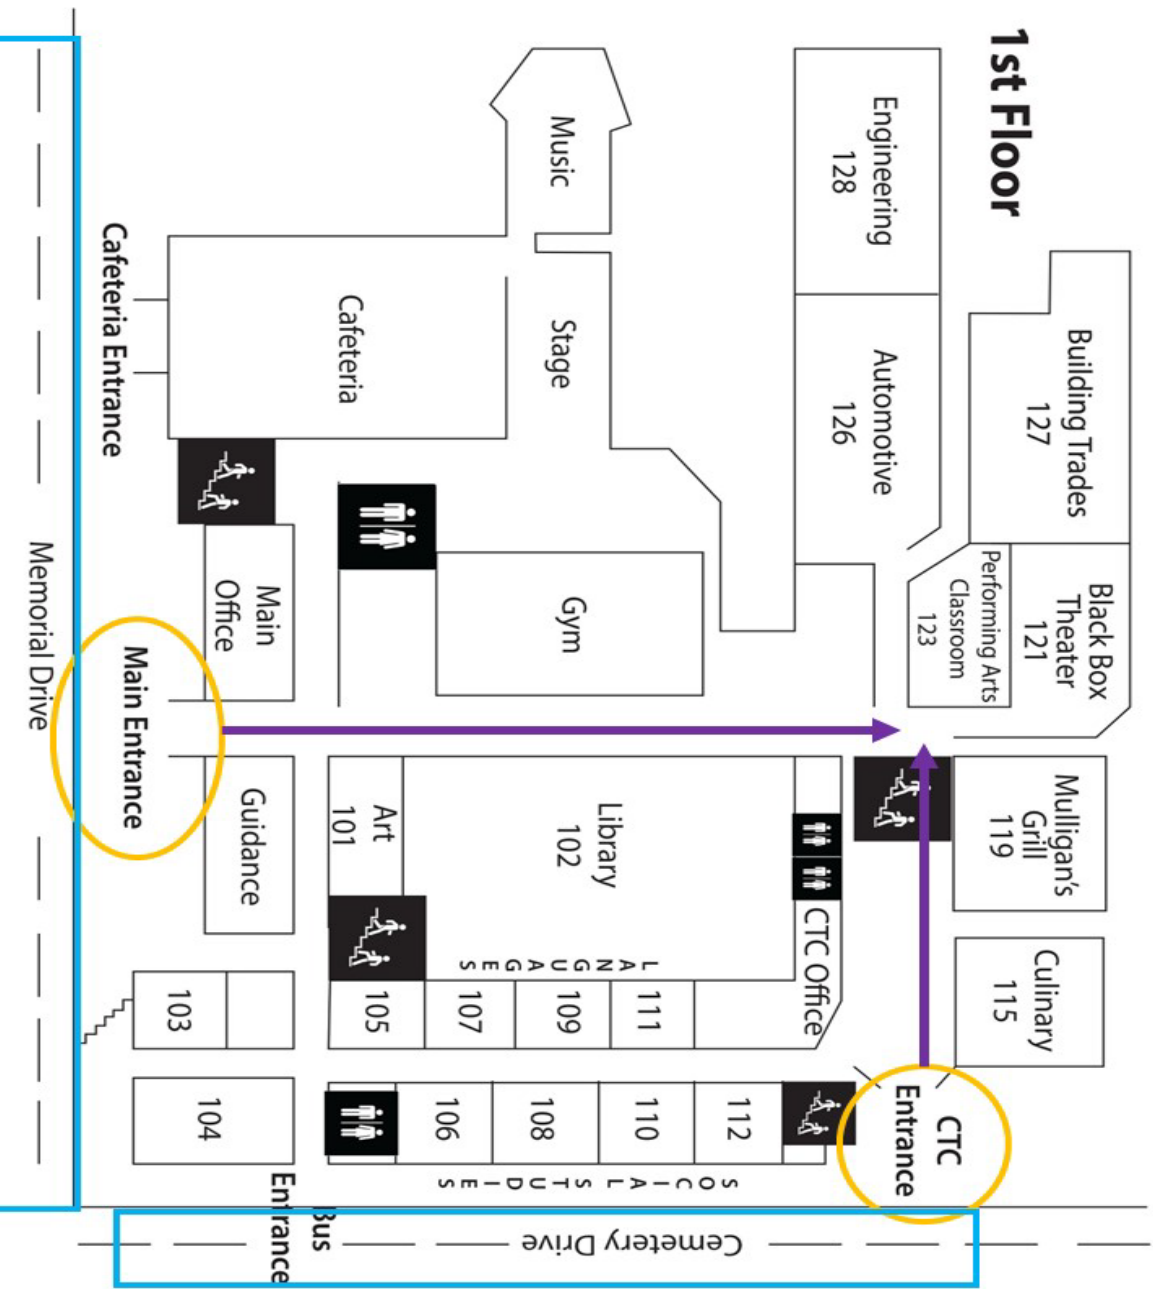

Somersworth Housing

Workshop Map

- Parking areas are outlined in Blue
- Entrances are circled in Orange
- Purple Arrows lead to the Workshop Registration